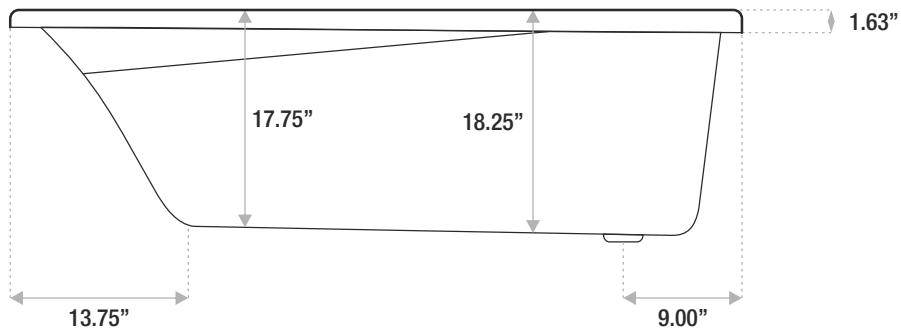

J - 202

ACRYLIC BATH

60 x 42 x 18

Tub with no deck for a rounded elegant tub.
Composed of Sturdy hi-gloss acrylic material.

DETAILS

- Shape: Rectangle
- Type: Acrylic
- Finish: Hi-Gloss
- Freestanding: No
- Drop-in: Yes
- Skirted: No
- Water jets: Yes
- Air jets: Yes
- Faucet type: deck / floor / wall
- Special colors and finishes: No