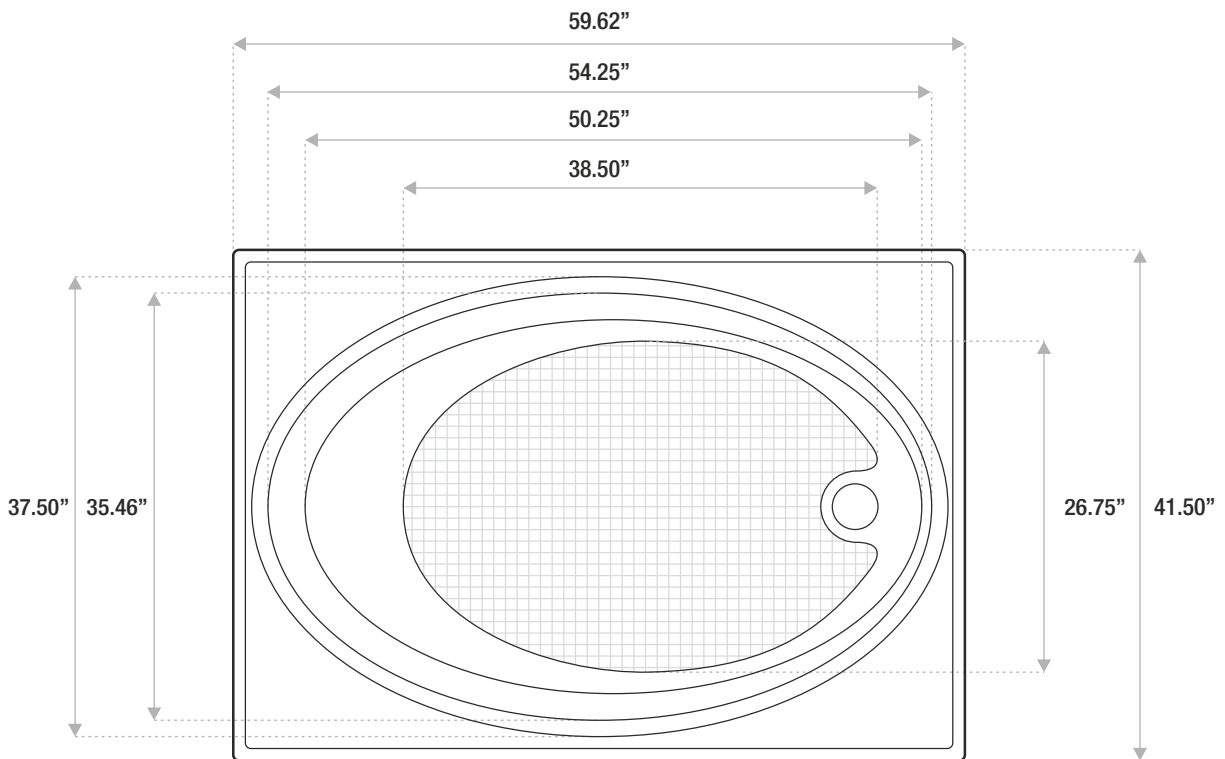

J - 202

ACRYLIC BATH

60 x 42 x 18

Tub with no deck for a rounded elegant tub.
Composed of Sturdy hi-gloss acrylic material.

DETAILS

- Shape: Rectangle
- Type: Acrylic
- Finish: Hi-Gloss
- Freestanding: No
- Drop-in: Yes
- Skirted: No
- Water jets: Yes
- Air jets: Yes
- Faucet type: deck / floor / wall
- Special colors and finishes: No