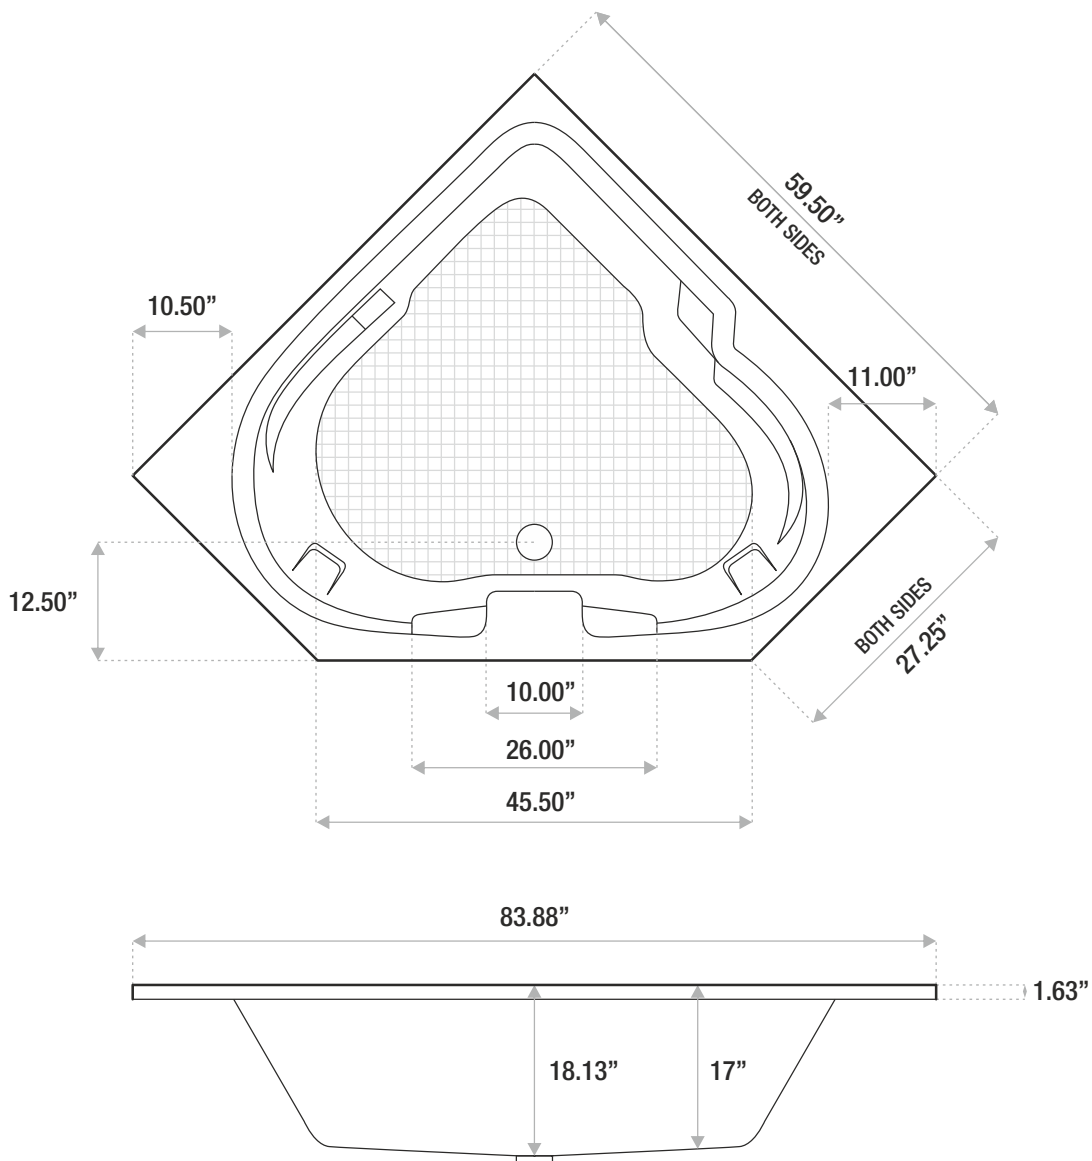

J - 5 0 0 C

ACRYLIC BATH

60 x 27 x 18

A roomy tub that conveniently fits into a corner, made of high gloss acrylic.

#### DETAILS

- Shape: Corner
- Type: Acrylic
- Finish: Hi-Gloss
- Freestanding: No
- Drop-in: Yes
- Skirted: No
- Water jets: Yes
- Air jets: Yes
- Faucet type: deck / floor / wall
- Special colors and finishes: No