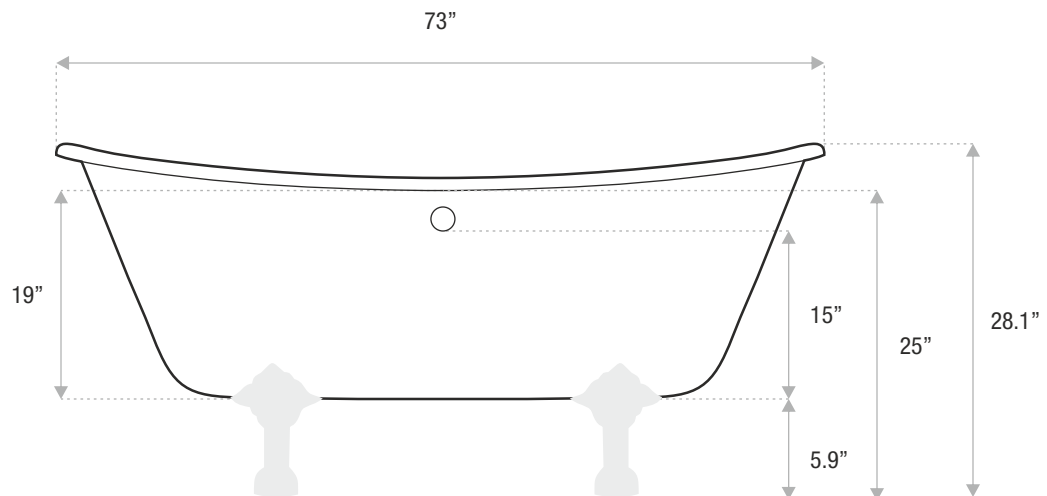

JETSTREAM WORKS

Sizes

59x28.7x27

67x29x27.5

73x29.5x28

Drain and waste overflow sold separately. Faucet sold separately. Additional finishes on claw feet sold separately

DETAILS

- Shape: bateau
- Type: acrylic
- Finish: gloss
- Freestanding: yes
- Drop-in: no
- Skirted: no
- Water jets: no
- Air jets: no
- Empty weight: 136
- Gallons to fill: 69
- Faucet type: floor / wall
- Special colors and finishes: yes

JETSTREAM WORKS

Sizes

59x28.7x27

67x29x27.5

73x29.5x28

Drain and waste overflow sold separately. Faucet sold separately. Additional finishes on claw feet sold separately

DETAILS

- Shape: bateau
- Type: acrylic
- Finish: gloss
- Freestanding: yes
- Drop-in: no
- Skirted: no
- Water jets: no
- Air jets: no
- Empty weight: 146
- Gallons to fill: 78
- Faucet type: floor / wall
- Special colors and finishes: yes

BATEAU

ACRYLIC CLAWFOOT

73 x 29.5 x 28

A deep, beautiful bateau tub that will bring old-world, vintage style to your home. The bateau has slight slipper ends and a center drain and is available as a soaker tub.

JETSTREAM WORKS

Sizes

59x28.7x27

67x29x27.5

73x29.5x28

Drain and waste overflow sold separately. Faucet sold separately. Additional finishes on claw feet sold separately

DETAILS

- Shape: bateau
- Type: acrylic
- Finish: gloss
- Freestanding: yes
- Drop-in: no
- Skirted: no
- Water jets: no
- Air jets: no
- Empty weight: 158
- Gallons to fill: 83
- Faucet type: floor / wall
- Special colors and finishes: yes