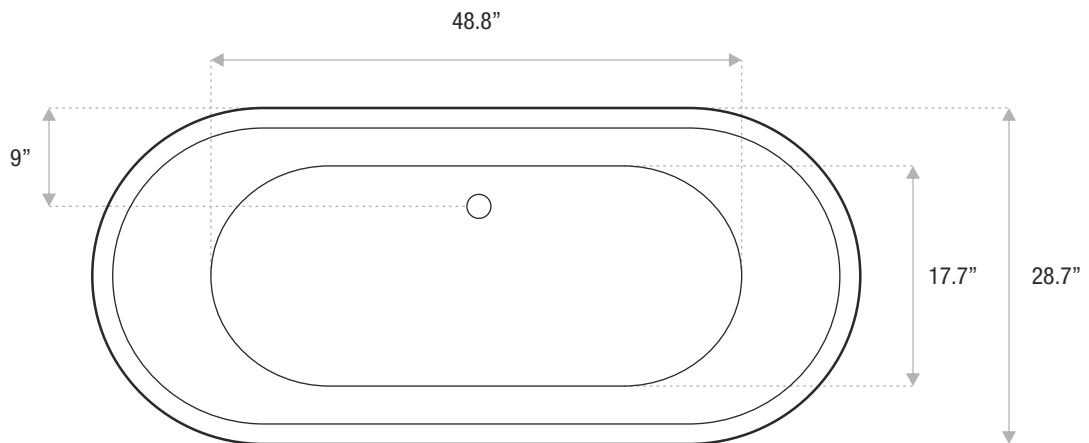

JETSTREAM WORKS

Sizes

59x28.7x27

67x29x27.5

73x29.5x28

Drain and waste overflow sold separately. Faucet sold separately. Additional finishes on claw feet sold separately

DETAILS

- Shape: bateau
- Type: acrylic
- Finish: gloss
- Freestanding: yes
- Drop-in: no
- Skirted: no
- Water jets: no
- Air jets: no
- Empty weight: 136
- Gallons to fill: 69
- Faucet type: floor / wall
- Special colors and finishes: yes

JETSTREAM WORKS

Sizes

59x28.7x27

67x29x27.5

73x29.5x28

Drain and waste overflow sold separately. Faucet sold separately. Additional finishes on claw feet sold separately

DETAILS

- Shape: bateau
- Type: acrylic
- Finish: gloss
- Freestanding: yes
- Drop-in: no
- Skirted: no
- Water jets: no
- Air jets: no
- Empty weight: 146
- Gallons to fill: 78
- Faucet type: floor / wall
- Special colors and finishes: yes

JETSTREAM WORKS

Sizes

59x28.7x27

67x29x27.5

73x29.5x28

Drain and waste overflow sold separately. Faucet sold separately. Additional finishes on claw feet sold separately

DETAILS

- Shape: bateau
- Type: acrylic
- Finish: gloss
- Freestanding: yes
- Drop-in: no
- Skirted: no
- Water jets: no
- Air jets: no
- Empty weight: 158
- Gallons to fill: 83
- Faucet type: floor / wall
- Special colors and finishes: yes