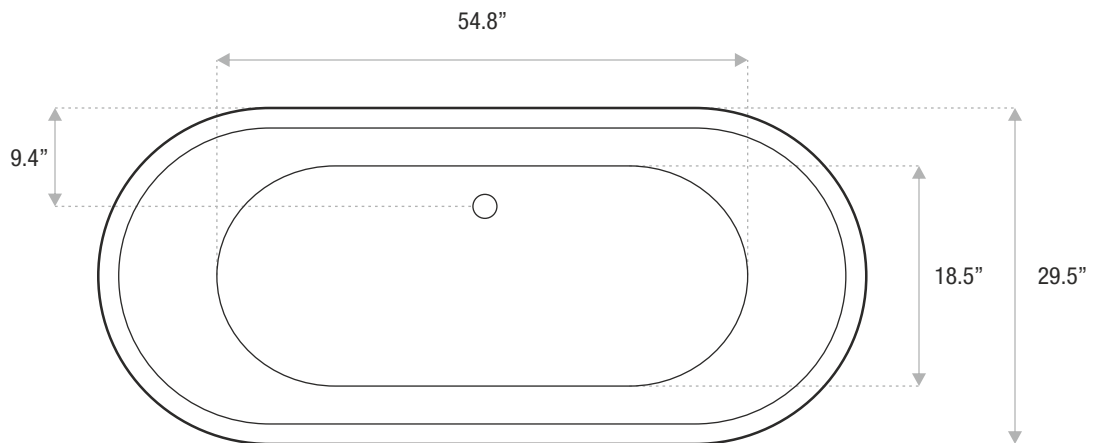

JETSTREAM WORKS

Sizes

59x28.7x27

67x29x27.5

73x29.5x28

Drain and waste overflow sold separately. Faucet sold separately. Additional finishes on claw feet sold separately

DETAILS

- Shape: bateau
- Type: acrylic
- Finish: gloss
- Freestanding: yes
- Drop-in: no
- Skirted: no
- Water jets: no
- Air jets: no
- Empty weight: 136
- Gallons to fill: 69
- Faucet type: floor / wall
- Special colors and finishes: yes

JETSTREAM WORKS

Sizes

59x28.7x27

67x29x27.5

73x29.5x28

Drain and waste overflow sold separately. Faucet sold separately. Additional finishes on claw feet sold separately

DETAILS

- Shape: bateau
- Type: acrylic
- Finish: gloss
- Freestanding: yes
- Drop-in: no
- Skirted: no
- Water jets: no
- Air jets: no
- Empty weight: 146
- Gallons to fill: 78
- Faucet type: floor / wall
- Special colors and finishes: yes

JETSTREAM WORKS

Sizes

59x28.7x27

67x29x27.5

73x29.5x28

Drain and waste overflow sold separately. Faucet sold separately. Additional finishes on claw feet sold separately

DETAILS

- Shape: bateau
- Type: acrylic
- Finish: gloss
- Freestanding: yes
- Drop-in: no
- Skirted: no
- Water jets: no
- Air jets: no
- Empty weight: 158
- Gallons to fill: 83
- Faucet type: floor / wall
- Special colors and finishes: yes