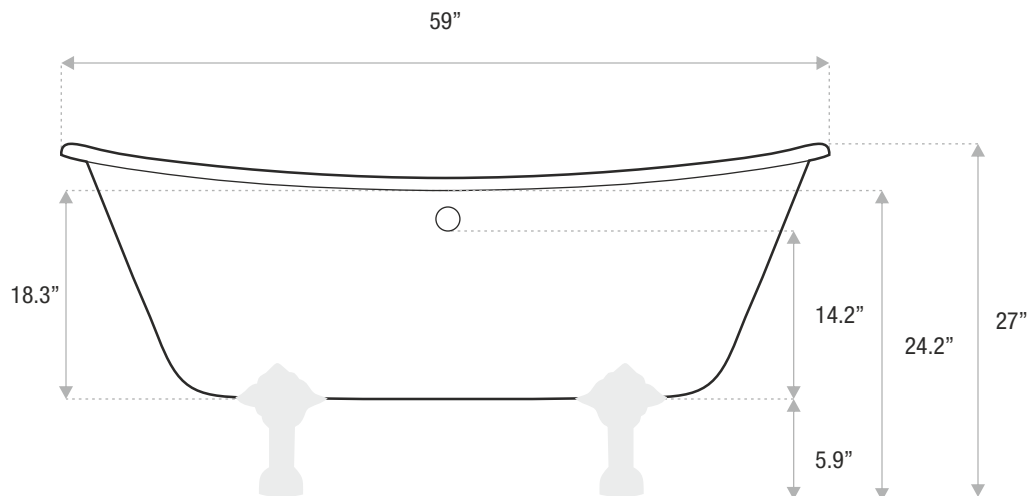

BATEAU

ACRYLIC CLAWFOOT

59 x 28.7 x 27

A deep, beautiful bateau tub that will bring old-world, vintage style to your home. The bateau has slight slipper ends and a center drain and is available as a soaker tub.

JETSTREAM WORKS

Sizes

59x28.7x27

67x29x27.5

73x29.5x28

Drain and waste overflow sold separately. Faucet sold separately. Additional finishes on claw feet sold separately

DETAILS

- Shape: bateau
- Type: acrylic
- Finish: gloss
- Freestanding: yes
- Drop-in: no
- Skirted: no
- Water jets: no
- Air jets: no
- Empty weight: 136
- Gallons to fill: 69
- Faucet type: floor / wall
- Special colors and finishes: yes

BATEAU

ACRYLIC CLAWFOOT

67 x 29 x 27.5

A deep, beautiful bateau tub that will bring old-world, vintage style to your home. The bateau has slight slipper ends and a center drain and is available as a soaker tub.

JETSTREAM WORKS

Sizes

59x28.7x27

67x29x27.5

73x29.5x28

Drain and waste overflow sold separately. Faucet sold separately. Additional finishes on claw feet sold separately

DETAILS

- Shape: bateau
- Type: acrylic
- Finish: gloss
- Freestanding: yes
- Drop-in: no
- Skirted: no
- Water jets: no
- Air jets: no
- Empty weight: 146
- Gallons to fill: 78
- Faucet type: floor / wall
- Special colors and finishes: yes