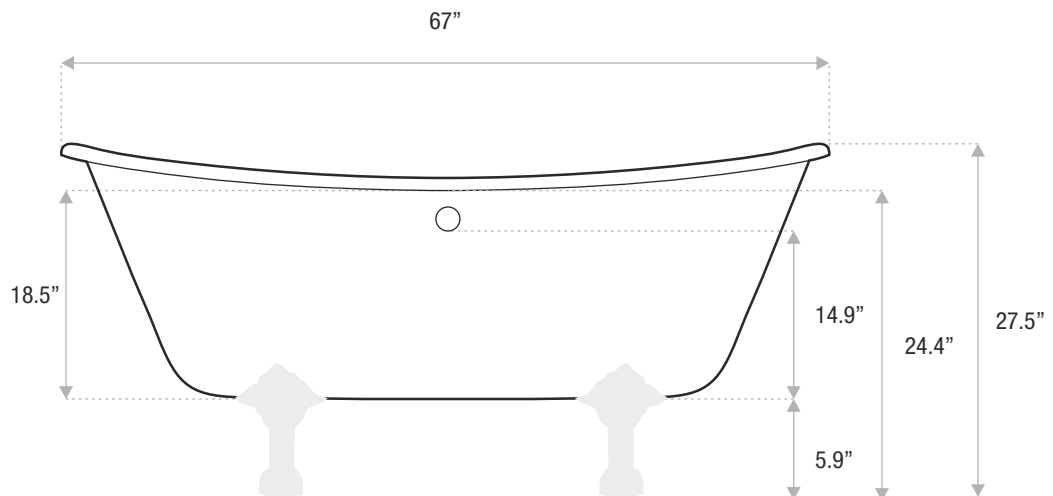

JETSTREAM WORKS

Sizes

59x28.7x27

67x29x27.5

73x29.5x28

Drain and waste overflow sold separately. Faucet sold separately. Additional finishes on claw feet sold separately

DETAILS

- Shape: bateau
- Type: acrylic
- Finish: gloss
- Freestanding: yes
- Drop-in: no
- Skirted: no
- Water jets: no
- Air jets: no
- Empty weight: 136
- Gallons to fill: 69
- Faucet type: floor / wall
- Special colors and finishes: yes

JETSTREAM WORKS

Sizes

59x28.7x27

67x29x27.5

73x29.5x28

Drain and waste overflow sold separately. Faucet sold separately. Additional finishes on claw feet sold separately

DETAILS

- Shape: bateau
- Type: acrylic
- Finish: gloss
- Freestanding: yes
- Drop-in: no
- Skirted: no
- Water jets: no
- Air jets: no
- Empty weight: 146
- Gallons to fill: 78
- Faucet type: floor / wall
- Special colors and finishes: yes

BATEAU

ACRYLIC CLAWFOOT

73 x 29.5 x 28

A deep, beautiful bateau tub that will bring old-world, vintage style to your home. The bateau has slight slipper ends and a center drain and is available as a soaker tub.

JETSTREAM WORKS

Sizes

59x28.7x27

67x29x27.5

73x29.5x28

Drain and waste overflow sold separately. Faucet sold separately. Additional finishes on claw feet sold separately

DETAILS

- Shape: bateau
- Type: acrylic
- Finish: gloss
- Freestanding: yes
- Drop-in: no
- Skirted: no
- Water jets: no
- Air jets: no
- Empty weight: 158
- Gallons to fill: 83
- Faucet type: floor / wall
- Special colors and finishes: yes