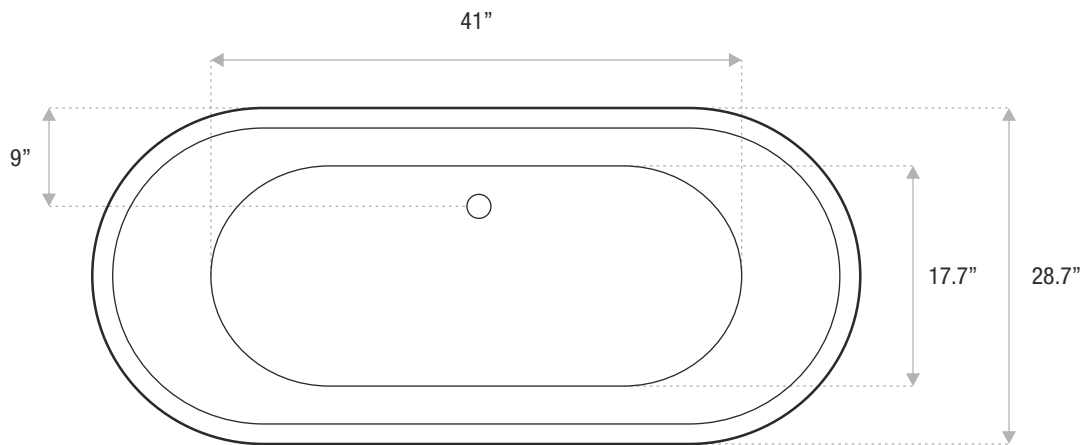

BATEAU

ACRYLIC CLAWFOOT

59 x 28.7 x 27

A deep, beautiful bateau tub that will bring old-world, vintage style to your home. The bateau has slight slipper ends and a center drain and is available as a soaker tub.

JETSTREAM WORKS

Sizes

59x28.7x27

67x29x27.5

73x29.5x28

Drain and waste overflow sold separately. Faucet sold separately. Additional finishes on claw feet sold separately

DETAILS

- Shape: bateau
- Type: acrylic
- Finish: gloss
- Freestanding: yes
- Drop-in: no
- Skirted: no
- Water jets: no
- Air jets: no
- Empty weight: 136
- Gallons to fill: 69
- Faucet type: floor / wall
- Special colors and finishes: yes

BATEAU

ACRYLIC CLAWFOOT

67 x 29 x 27.5

A deep, beautiful bateau tub that will bring old-world, vintage style to your home. The bateau has slight slipper ends and a center drain and is available as a soaker tub.

JETSTREAM WORKS

Sizes

59x28.7x27

67x29x27.5

73x29.5x28

Drain and waste overflow sold separately. Faucet sold separately. Additional finishes on claw feet sold separately

DETAILS

- Shape: bateau
- Type: acrylic
- Finish: gloss
- Freestanding: yes
- Drop-in: no
- Skirted: no
- Water jets: no
- Air jets: no
- Empty weight: 146
- Gallons to fill: 78
- Faucet type: floor / wall
- Special colors and finishes: yes