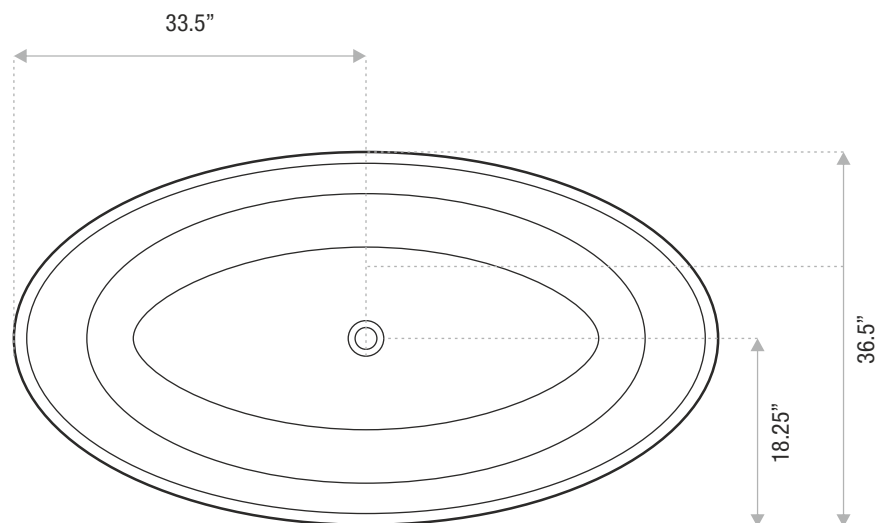

BLAKELY

MODERN FREESTANDING

67 x 37 x 22

A gorgeous, egg-shaped tub that will make a striking addition to your modern bathroom. Blakely is a stone resin, freestanding tub with a matte finish.

Includes drain and waste overflow in your finish choice / Faucet sold separately

DETAILS

- **Shape:** oval
- **Type:** stone resin
- **Finish:** matte-gloss
choice of finish
- **Freestanding:** yes
- **Drop-in:** no
- **Skirted:** no
- **Water jets:** no
- **Air jets:** yes
- **Empty weight:** 400
- **Gallons to fill:** 80
- **Faucet type:** Floor/Wall
- **Special colors and finishes:** yes