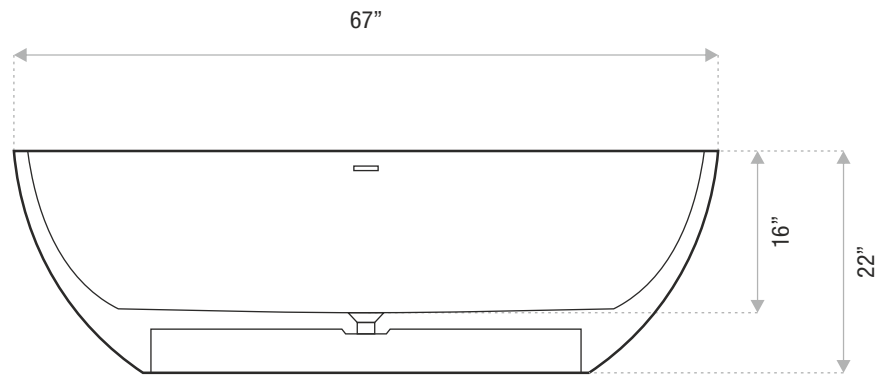

BLAKELY

MODERN FREESTANDING

67 x 37 x 22

A gorgeous, egg-shaped tub that will make a striking addition to your modern bathroom. Blakely is a stone resin, freestanding tub with a matte finish.

Includes drain and waste overflow in your finish choice / Faucet sold separately

DETAILS

- **Shape:** oval
- **Type:** stone resin
- **Finish:** matte-gloss
choice of finish
- **Freestanding:** yes
- **Drop-in:** no
- **Skirted:** no
- **Water jets:** no
- **Air jets:** yes
- **Empty weight:** 400
- **Gallons to fill:** 80
- **Faucet type:** Floor/Wall
- **Special colors and finishes:** yes