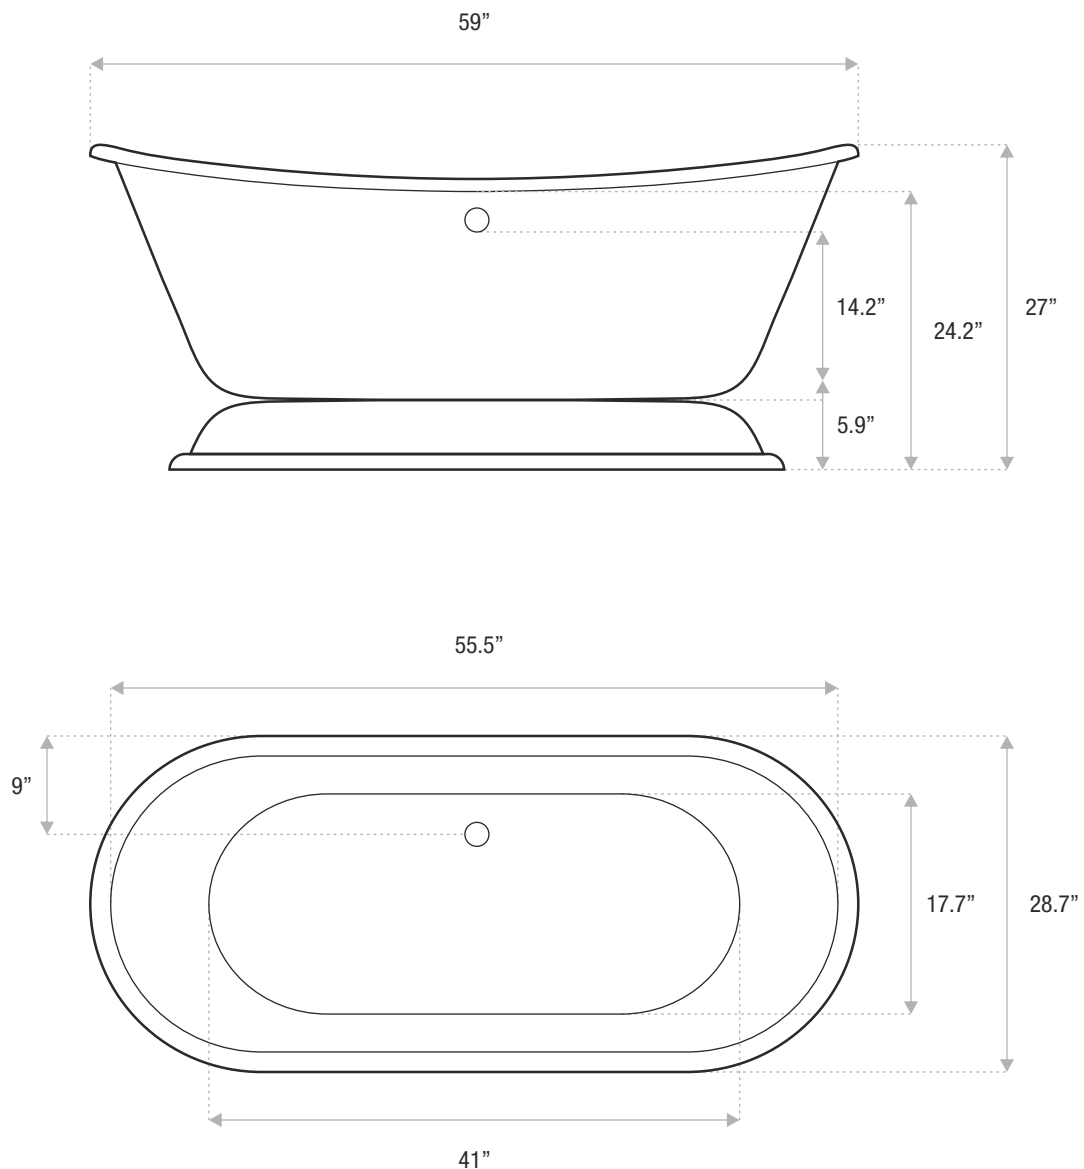

## DOUBLE SLIPPER

ACRYLIC PEDESTAL

59 x 28.7 x 27

A timeless, beautiful tub that will become the centerpiece of any bathroom with a sleek, modern pedestal. The Bateau Double Slipper is an acrylic tub with a center drain that is available as a soaker or air jet tub.

### Sizes

59x28.7x27

67x2.7x27.5

73x29.5x28

### Sizes

59x28.7x27

67x27.5x27.5

73x29.5x28