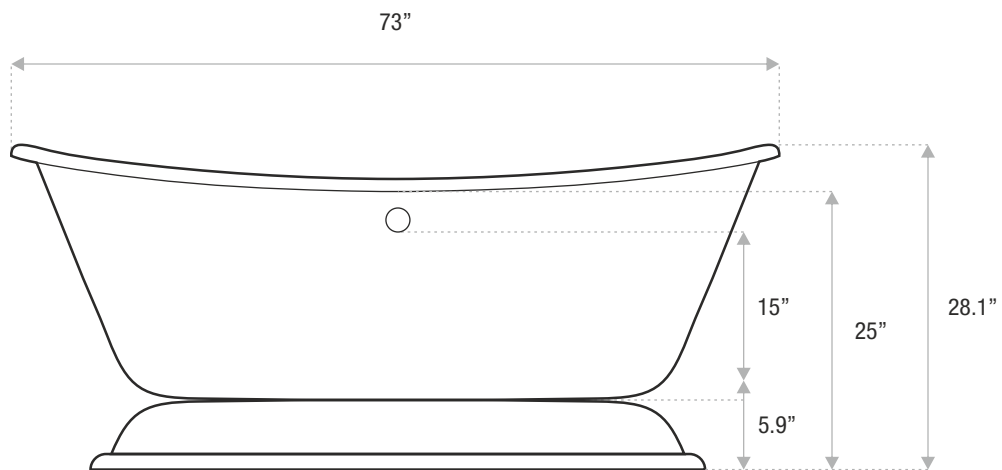

### Sizes

59x28.7x27

67x27.5x27.5

73x29.5x28

## DOUBLE SLIPPER

ACRYLIC PEDESTAL

73 x 29.5 x 28

A timeless, beautiful tub that will become the centerpiece of any bathroom with a sleek, modern pedestal. The Bateau Double Slipper is an acrylic tub with a center drain that is available as a soaker or air jet tub.

Drain and waste overflow sold separately. Faucet sold separately.

JETSTREAM WORKS

### Sizes

59x28.7x27

67x2.7x27.5

73x29.5x28