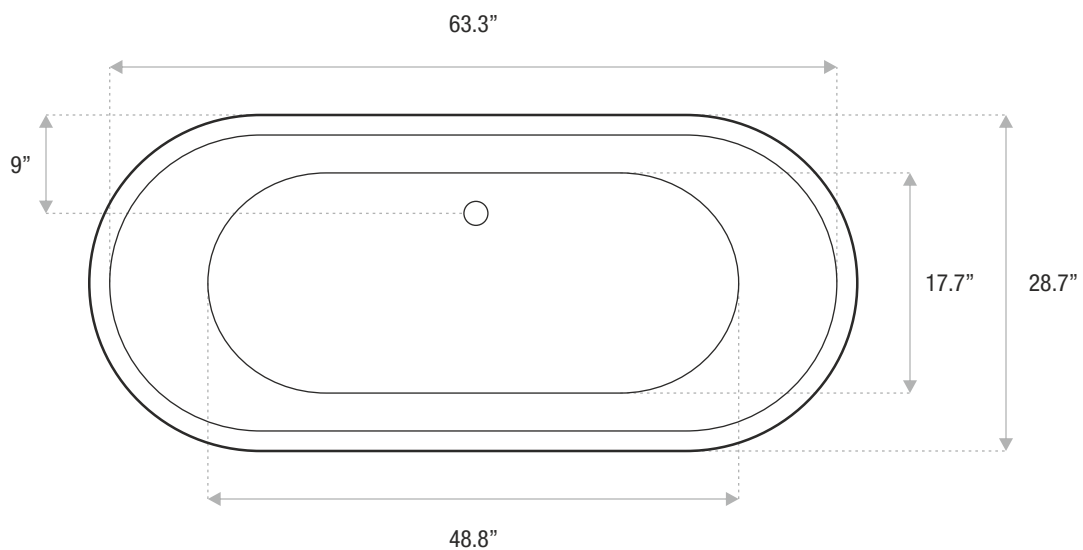

### Sizes

59x28.7x27

67x2.7x27.5

73x29.5x28

## DOUBLE SLIPPER

ACRYLIC PEDESTAL

67 x 27.5 x 27.5

A timeless, beautiful tub that will become the centerpiece of any bathroom with a sleek, modern pedestal. The Bateau Double Slipper is an acrylic tub with a center drain that is available as a soaker or air jet tub.

### Sizes

59x28.7x27

67x27.5x27.5

73x29.5x28