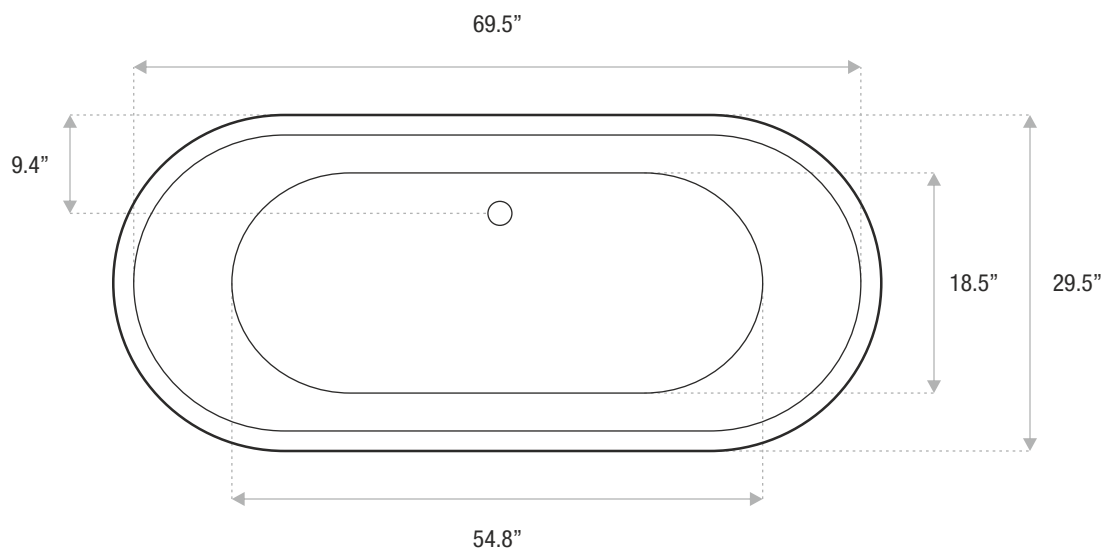

### Sizes

59x28.7x27

67x2.7x27.5

73x29.5x28

### Sizes

59x28.7x27

67x27.5x27.5

73x29.5x28

## DOUBLE SLIPPER

ACRYLIC PEDESTAL

73 x 29.5 x 28

A timeless, beautiful tub that will become the centerpiece of any bathroom with a sleek, modern pedestal. The Bateau Double Slipper is an acrylic tub with a center drain that is available as a soaker or air jet tub.