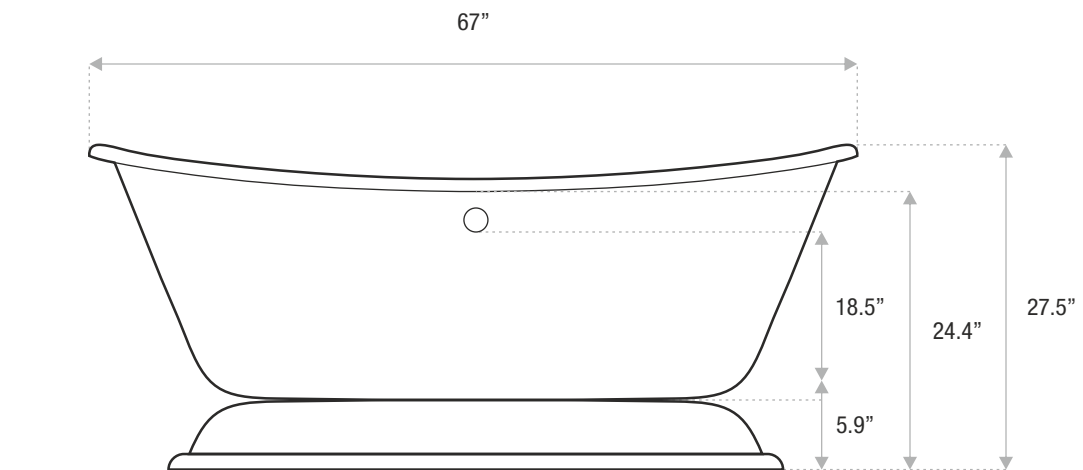

### Sizes

59x28.7x27

67x2.7x27.5

73x29.5x28

## DOUBLE SLIPPER

ACRYLIC PEDESTAL

67 x 27.5 x 27.5

A timeless, beautiful tub that will become the centerpiece of any bathroom with a sleek, modern pedestal. The Bateau Double Slipper is an acrylic tub with a center drain that is available as a soaker or air jet tub.

Drain and waste overflow sold separately. Faucet sold separately.

JETSTREAM WORKS

### Sizes

59x28.7x27

67x27.5x27.5

73x29.5x28