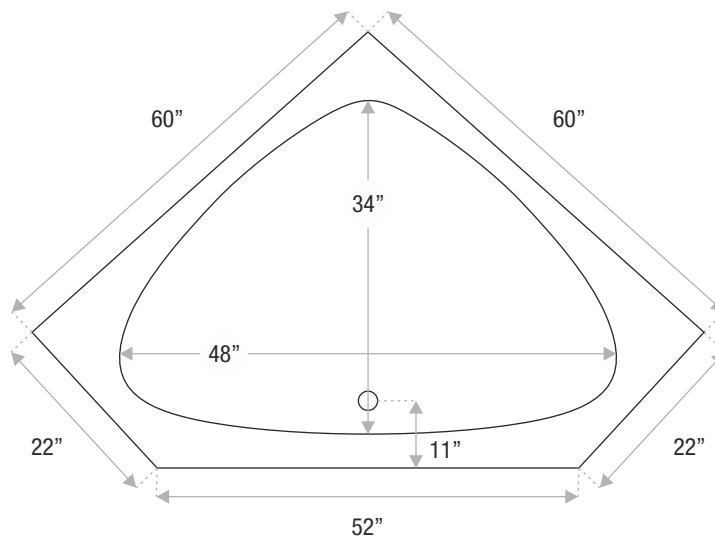

BERMUDA

CORNER TUB

60 x 60 x 22

Unique, deep soaking tub that will fit neatly into the corner of your bathroom, saving you space. It is made of sturdy high gloss composite material. Heat exchange system is available. In addition, a removable access panel for easy inspections and service on the tub's jets can be provided.

JETSTREAM WORKS

DETAILS

- **Shape:** corner tub w/skirt
- **Type:** gelcoat
- **Finish:** high gloss
- **Freestanding:** no
- **Drop-in:** no
- **Skirted:** yes
- **Water jets:** yes
- **Air jets:** yes
- **Empty weight:** 107
- **Gallons to fill:** 80
- **Faucet type:** deck / wall
- **Special colors and finishes:** no