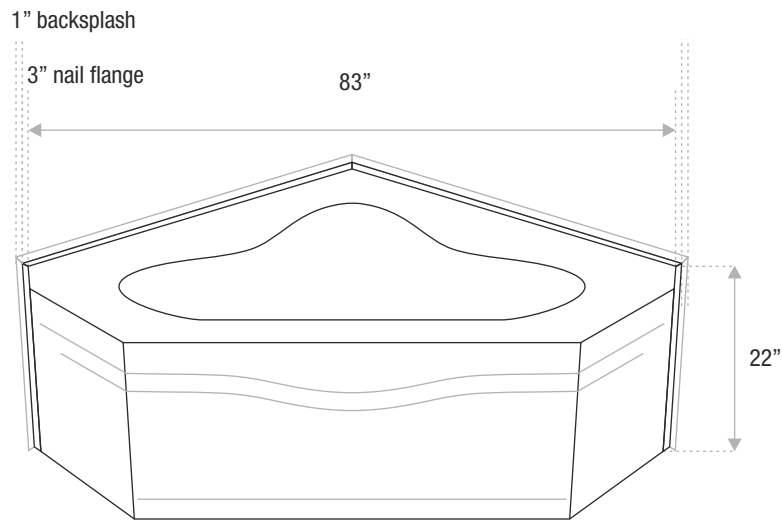

BERMUDA

CORNER TUB

60 x 60 x 22

Unique, deep soaking tub that will fit neatly into the corner of your bathroom, saving you space. It is made of sturdy high gloss composite material. Heat exchange system is available. In addition, a removable access panel for easy inspections and service on the tub's jets can be provided.

JETSTREAM WORKS

DETAILS

- **Shape:** corner tub w/skirt
- **Type:** gelcoat
- **Finish:** high gloss
- **Freestanding:** no
- **Drop-in:** no
- **Skirted:** yes
- **Water jets:** yes
- **Air jets:** yes
- **Empty weight:** 107
- **Gallons to fill:** 80
- **Faucet type:** deck / wall
- **Special colors and finishes:** no