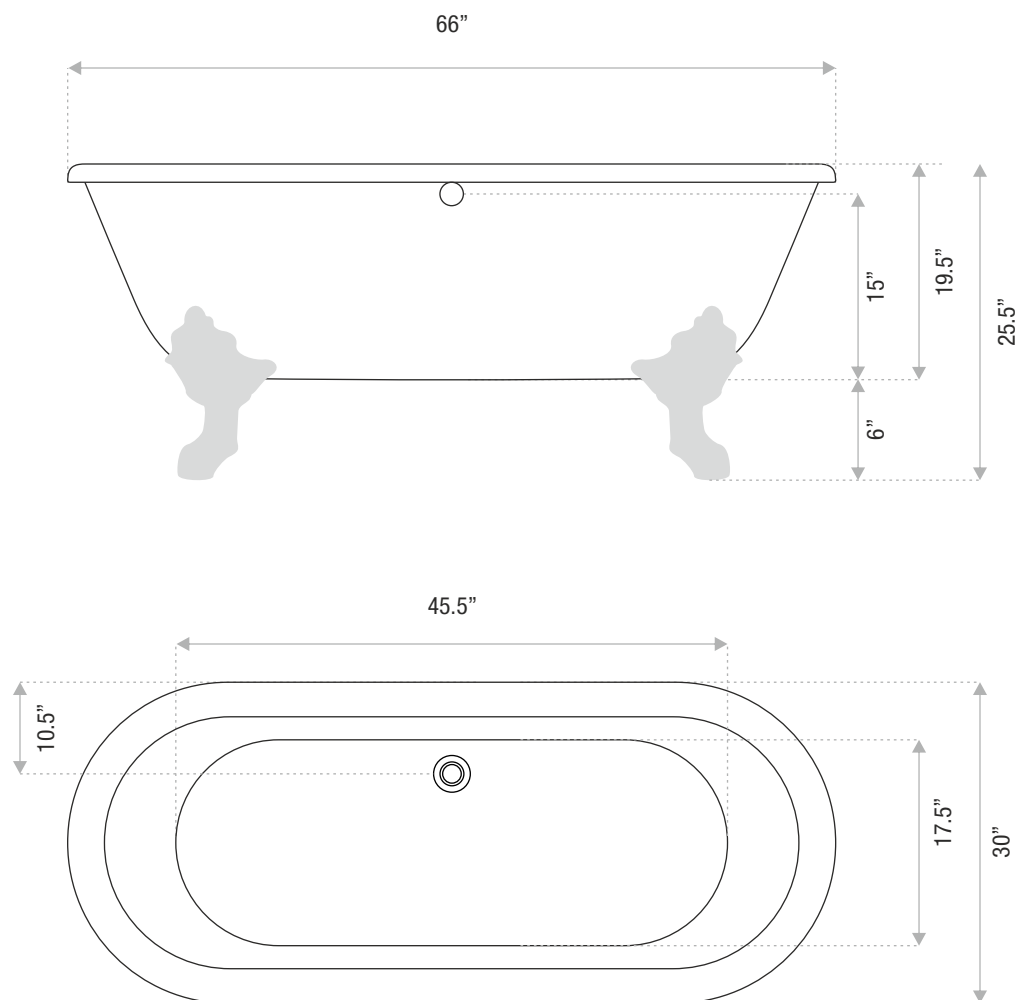

## FREESTANDING TUB

66 x 30 x 25

Chelsea Hand Burnished Natural Iron and lacquered exterior, double ended claw foot tub 66", cast iron high gloss white interior. Chrome feet standard.

Other finishes on the feet have an additional cost. Drain and waste overflow sold separately. Faucet sold separately.

### DETAILS

- **Shape:** double ended
- **Type:** cast iron
- **Finish ext.:** Hand Burnished
- **Finish int.:** High gloss
- **Freestanding:** yes
- **Drop-in:** no
- **Skirted:** yes
- **Water jets:** no
- **Air jets:** yes
- **Empty weight:** 398
- **Gallons to fill:** 54
- **Faucet type:** floor / wall
- **Special colors and finishes:** no