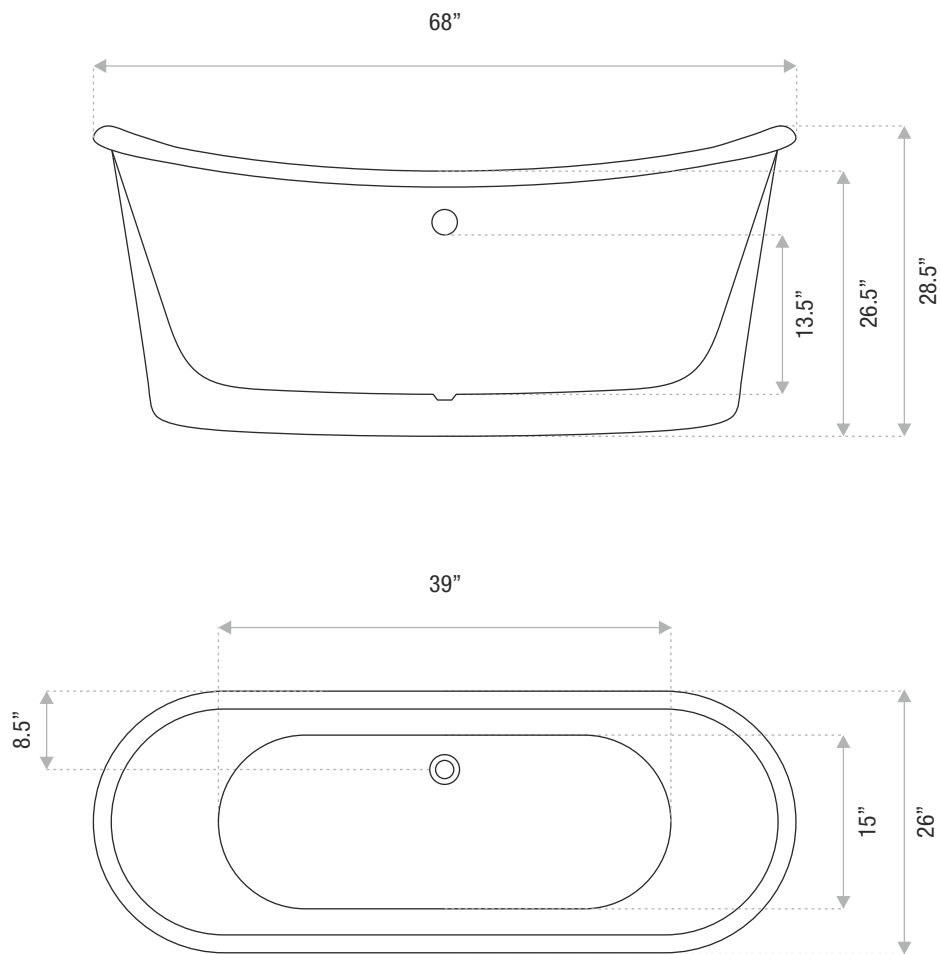

CIELO

SKIRTED ENAMEL FINISH

68 x 26 x 28.5

Cielo- Skirted Bateau- Gloss Aquatint blue exterior, cast iron high gloss white interior thin lip, available in 68"

Drain and waste overflow sold separately.
Faucet sold separately.

DETAILS

- **Shape:** bateau
- **Type:** cast iron
- **Finish:** high gloss*
- **Freestanding:** yes
- **Drop-in:** no
- **Skirted:** yes
- **Water jets:** no
- **Air jets:** yes
- **Empty weight:** 506
- **Gallons to fill:** 58
- **Faucet type:** floor / wall
- **Special colors and finishes:** yes