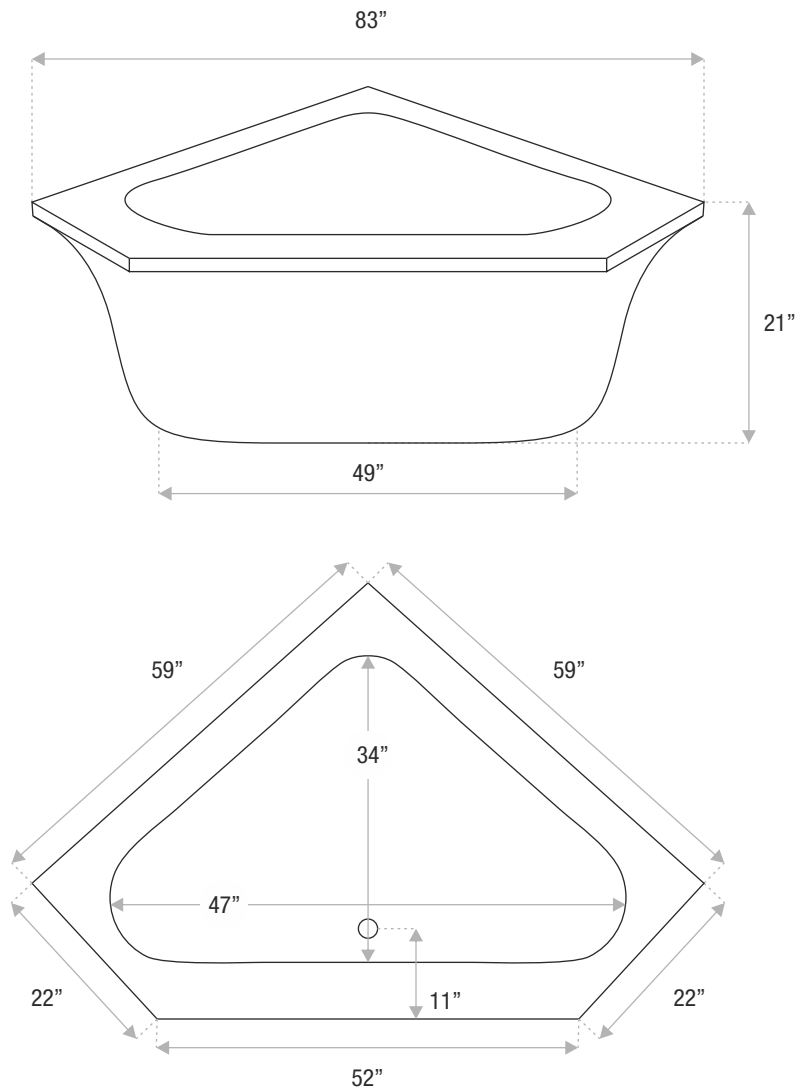

# CAPRI

CORNER TUB

60 x 60 x 21

The Capri is a roomy, two-person corner tub, perfect for relaxing together! This drop-in tub is a sturdy high gloss composite construction, available with air or water jets. Heat exchange system is available.

## DETAILS

- **Shape:** corner tub
- **Type:** gelcoat
- **Finish:** high gloss
- **Freestanding:** no
- **Drop-in:** yes
- **Skirted:** no
- **Water jets:** yes
- **Air jets:** yes
- **Empty weight:** 98
- **Gallons to fill:** 80
- **Faucet type:** deck / wall
- **Special colors and finishes:** no