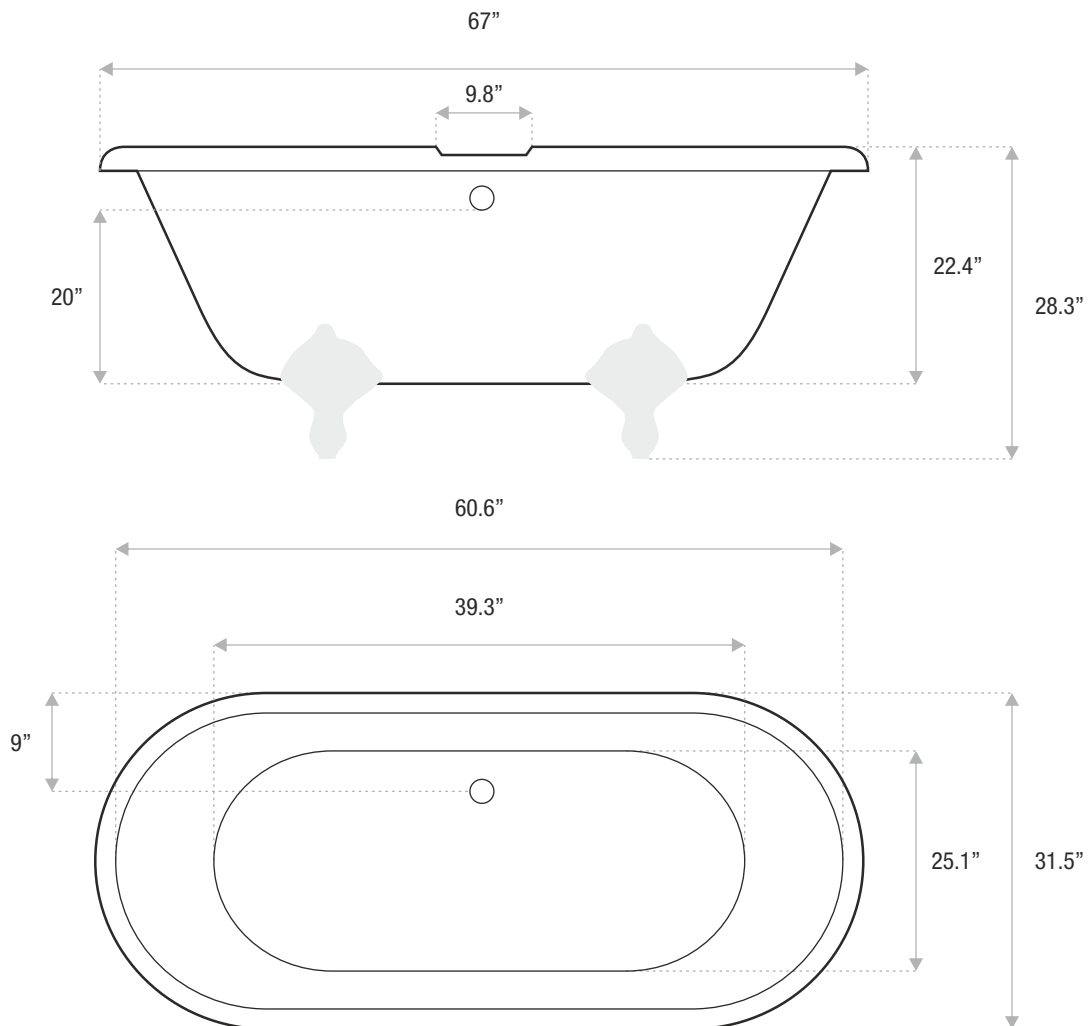

Sizes

59x31.5x28

67x31.5x28

73x32x29

Drain and waste overflow sold separately. Faucet sold separately. Additional finishes on claw feet sold separately

DETAILS

- **Shape:** double ended
- **Type:** acrylic
- **Finish:** gloss
- **Freestanding:** yes
- **Drop-in:** no
- **Skirted:** no
- **Water jets:** no
- **Air jets:** no
- **Empty weight:** 141
- **Gallons to fill:** 71
- **Faucet type:** floor / wall / deck
- **Special colors and finishes:** yes

DOUBLE ENDED

ACRYLIC CLAWFOOT

67 x 31.5 x 28

A roomy vintage tub that will become the centerpiece of any bathroom. The Double Ended Tub is an acrylic tub with a center drain that is available as a soaker tub. If you are interested in enjoying either water jets, air jets or a combination of both on this model tub, take a look at the Twin Skin Double Slipper tub.

Sizes

59x31.5x28

67x31.5x28

73x32x29

Drain and waste overflow sold separately. Faucet sold separately. Additional finishes on claw feet sold separately

DETAILS

- **Shape:** double ended
- **Type:** acrylic
- **Finish:** gloss
- **Freestanding:** yes
- **Drop-in:** no
- **Skirted:** no
- **Water jets:** no
- **Air jets:** no
- **Empty weight:** 155
- **Gallons to fill:** 84
- **Faucet type:** floor / wall / deck
- **Special colors and finishes:** yes

Sizes

59x31.5x28

67x31.5x28

73x32x29

Drain and waste overflow sold separately. Faucet sold separately. Additional finishes on claw feet sold separately

DETAILS

- **Shape:** double ended
- **Type:** acrylic
- **Finish:** gloss
- **Freestanding:** yes
- **Drop-in:** no
- **Skirted:** no
- **Water jets:** no
- **Air jets:** no
- **Empty weight:** 168
- **Gallons to fill:** 98
- **Faucet type:** floor / wall / deck
- **Special colors and finishes:** yes