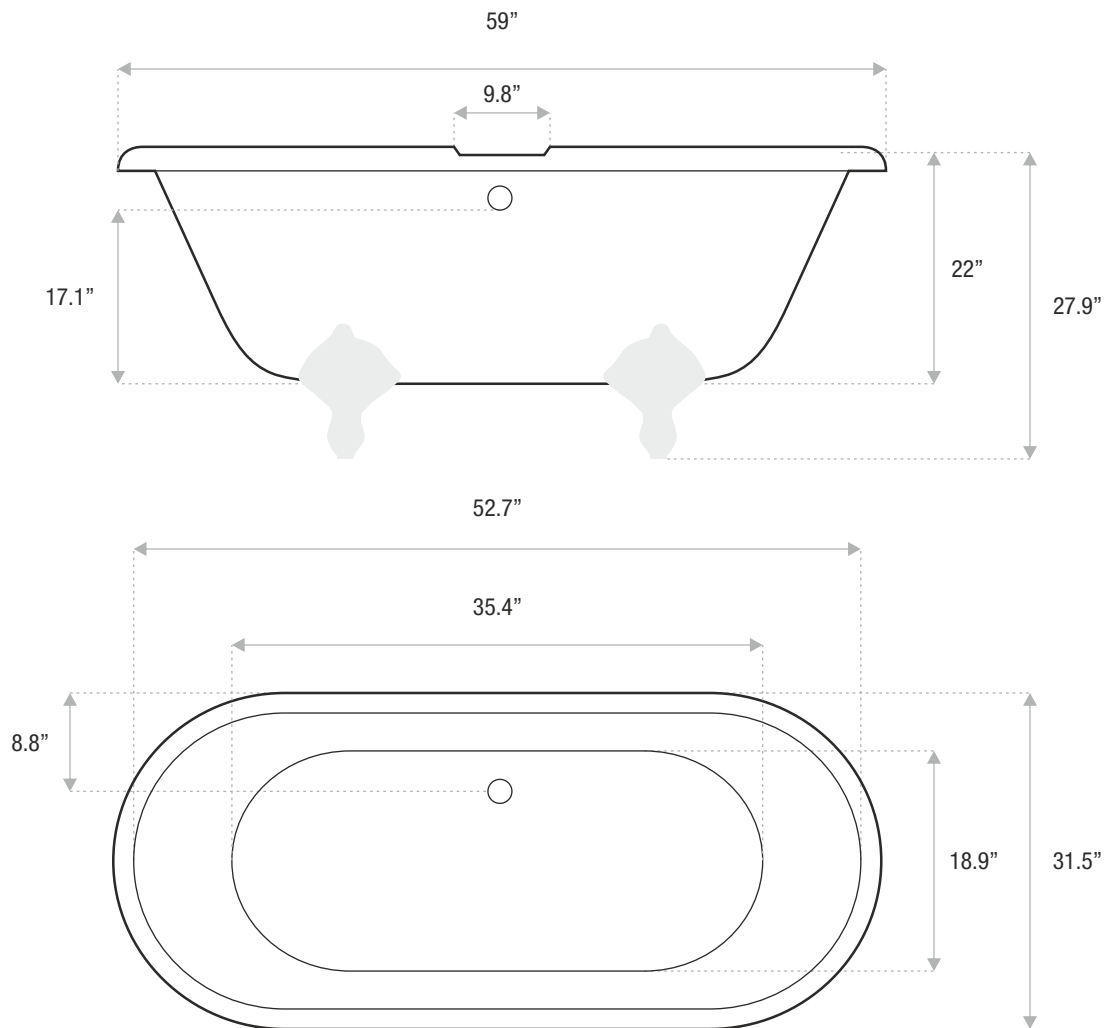

DOUBLE ENDED

ACRYLIC CLAWFOOT

59 x 31.5 x 28

JETSTREAM WORKS

A roomy vintage tub that will become the centerpiece of any bathroom. The Double Ended Tub is an acrylic tub with a center drain that is available as a soaker tub. If you are interested in enjoying either water jets, air jets or a combination of both on this model tub, take a look at the Twin Skin Double Slipper tub.

Sizes

59x31.5x28

67x31.5x28

73x32x29

Drain and waste overflow sold separately. Faucet sold separately. Additional finishes on claw feet sold separately

DETAILS

- **Shape:** double ended
- **Type:** acrylic
- **Finish:** gloss
- **Freestanding:** yes
- **Drop-in:** no
- **Skirted:** no
- **Water jets:** no
- **Air jets:** no
- **Empty weight:** 141
- **Gallons to fill:** 71
- **Faucet type:** floor / wall / deck
- **Special colors and finishes:** yes

DOUBLE ENDED

ACRYLIC CLAWFOOT

67 x 31.5 x 28

A roomy vintage tub that will become the centerpiece of any bathroom. The Double Ended Tub is an acrylic tub with a center drain that is available as a soaker tub. If you are interested in enjoying either water jets, air jets or a combination of both on this model tub, take a look at the Twin Skin Double Slipper tub.

Sizes

59x31.5x28

67x31.5x28

73x32x29

Drain and waste overflow sold separately. Faucet sold separately. Additional finishes on claw feet sold separately

DETAILS

- **Shape:** double ended
- **Type:** acrylic
- **Finish:** gloss
- **Freestanding:** yes
- **Drop-in:** no
- **Skirted:** no
- **Water jets:** no
- **Air jets:** no
- **Empty weight:** 155
- **Gallons to fill:** 84
- **Faucet type:** floor / wall / deck
- **Special colors and finishes:** yes