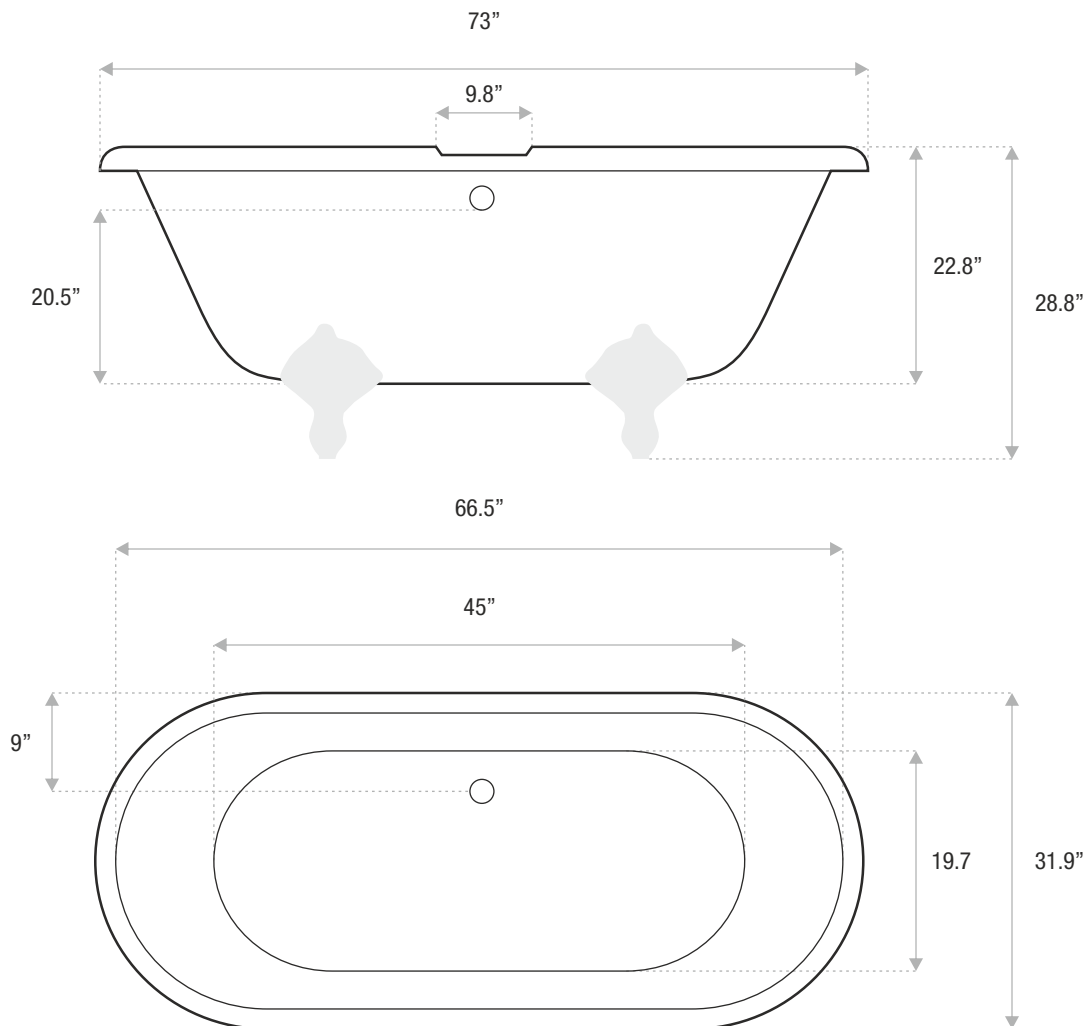

Sizes

59x31.5x28

67x31.5x28

73x32x29

Drain and waste overflow sold separately. Faucet sold separately. Additional finishes on claw feet sold separately

DETAILS

- **Shape:** double ended
- **Type:** acrylic
- **Finish:** gloss
- **Freestanding:** yes
- **Drop-in:** no
- **Skirted:** no
- **Water jets:** no
- **Air jets:** no
- **Empty weight:** 141
- **Gallons to fill:** 71
- **Faucet type:** floor / wall / deck
- **Special colors and finishes:** yes

Sizes

59x31.5x28

67x31.5x28

73x32x29

Drain and waste overflow sold separately. Faucet sold separately. Additional finishes on claw feet sold separately

DETAILS

- **Shape:** double ended
- **Type:** acrylic
- **Finish:** gloss
- **Freestanding:** yes
- **Drop-in:** no
- **Skirted:** no
- **Water jets:** no
- **Air jets:** no
- **Empty weight:** 155
- **Gallons to fill:** 84
- **Faucet type:** floor / wall / deck
- **Special colors and finishes:** yes

DOUBLE ENDED

ACRYLIC CLAWFOOT

73 x 32 x 29

A roomy vintage tub that will become the centerpiece of any bathroom. The Double Ended Tub is an acrylic tub with a center drain that is available as a soaker tub. If you are interested in enjoying either water jets, air jets or a combination of both on this model tub, take a look at the Twin Skin Double Slipper tub.

Sizes

59x31.5x28

67x31.5x28

73x32x29

Drain and waste overflow sold separately. Faucet sold separately. Additional finishes on claw feet sold separately

DETAILS

- **Shape:** double ended
- **Type:** acrylic
- **Finish:** gloss
- **Freestanding:** yes
- **Drop-in:** no
- **Skirted:** no
- **Water jets:** no
- **Air jets:** no
- **Empty weight:** 168
- **Gallons to fill:** 98
- **Faucet type:** floor / wall / deck
- **Special colors and finishes:** yes