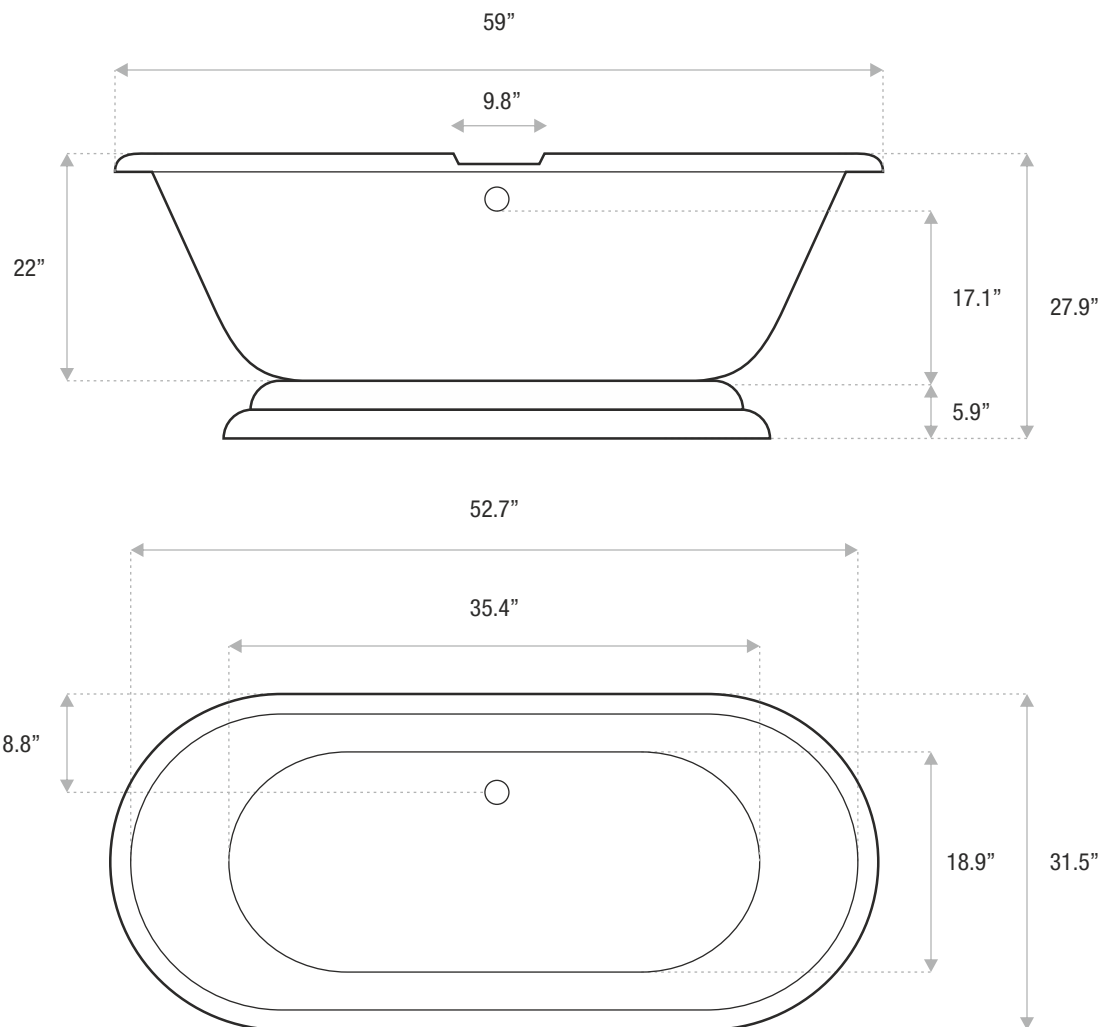

DOUBLE ENDED

PEDESTAL

59 x 31.5 x 27.9

A beautiful vintage tub that will become the centerpiece of any bathroom with a pedestal for a sleek, modern style. The Double Ended Tub is an acrylic tub with a center drain that is available as a soaker tub or with air jets.

JETSTREAM WORKS

Sizes

59x31.5x28

67x31.5x28

73x32x29

DETAILS

- **Shape:** double ended oval
- **Type:** acrylic
- **Finish:** high gloss
- **Freestanding:** yes
- **Drop-in:** no
- **Skirted:** no
- **Water jets:** no
- **Air jets:** yes
- **Empty weight:** 141
- **Gallons to fill:** 71
- **Faucet type:** floor / wall / deck
- **Special colors and finishes:** yes

DOUBLE ENDED

PEDESTAL

67 x 31.5 x 28.3

A beautiful vintage tub that will become the centerpiece of any bathroom with a pedestal for a sleek, modern style. The Double Ended Tub is an acrylic tub with a center drain that is available as a soaker tub or with air jets.

JETSTREAM WORKS

Sizes

59x31.5x28

67x31.5x28

73x32x29

DETAILS

- **Shape:** double ended oval
- **Type:** acrylic
- **Finish:** high gloss
- **Freestanding:** yes
- **Drop-in:** no
- **Skirted:** no
- **Water jets:** no
- **Air jets:** yes
- **Empty weight:** 151
- **Gallons to fill:** 84
- **Faucet type:** floor / wall / deck
- **Special colors and finishes:** yes