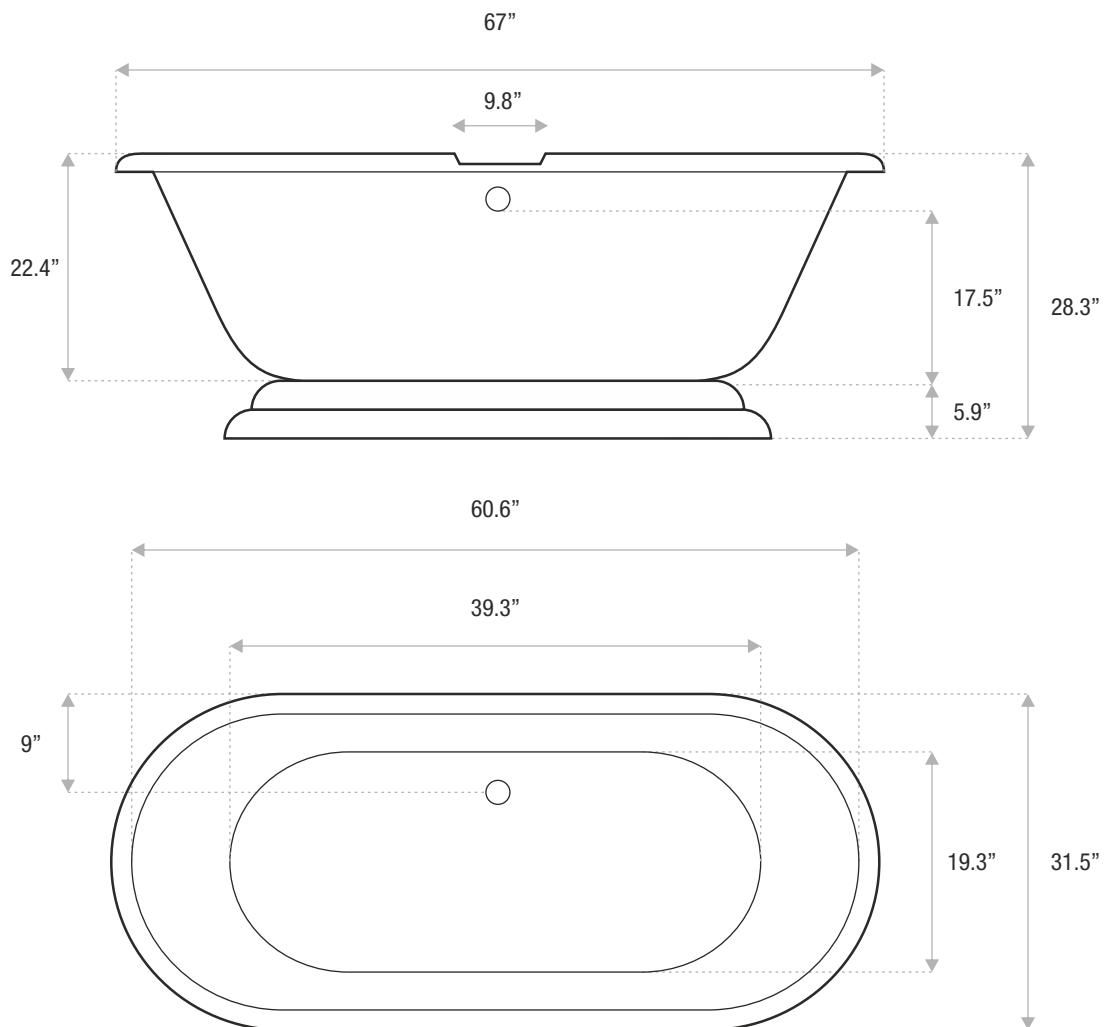

DOUBLE ENDED

PEDESTAL

59 x 31.5 x 27.9

A beautiful vintage tub that will become the centerpiece of any bathroom with a pedestal for a sleek, modern style. The Double Ended Tub is an acrylic tub with a center drain that is available as a soaker tub or with air jets.

JETSTREAM WORKS

Sizes

59x31.5x28

67x31.5x28

73x32x29

DETAILS

- **Shape:** double ended oval
- **Type:** acrylic
- **Finish:** high gloss
- **Freestanding:** yes
- **Drop-in:** no
- **Skirted:** no
- **Water jets:** no
- **Air jets:** yes
- **Empty weight:** 141
- **Gallons to fill:** 71
- **Faucet type:** floor / wall / deck
- **Special colors and finishes:** yes

DOUBLE ENDED

PEDESTAL

67 x 31.5 x 28.3

A beautiful vintage tub that will become the centerpiece of any bathroom with a pedestal for a sleek, modern style. The Double Ended Tub is an acrylic tub with a center drain that is available as a soaker tub or with air jets.

JETSTREAM WORKS

Sizes

59x31.5x28

67x31.5x28

73x32x29

DETAILS

- **Shape:** double ended oval
- **Type:** acrylic
- **Finish:** high gloss
- **Freestanding:** yes
- **Drop-in:** no
- **Skirted:** no
- **Water jets:** no
- **Air jets:** yes
- **Empty weight:** 151
- **Gallons to fill:** 84
- **Faucet type:** floor / wall / deck
- **Special colors and finishes:** yes