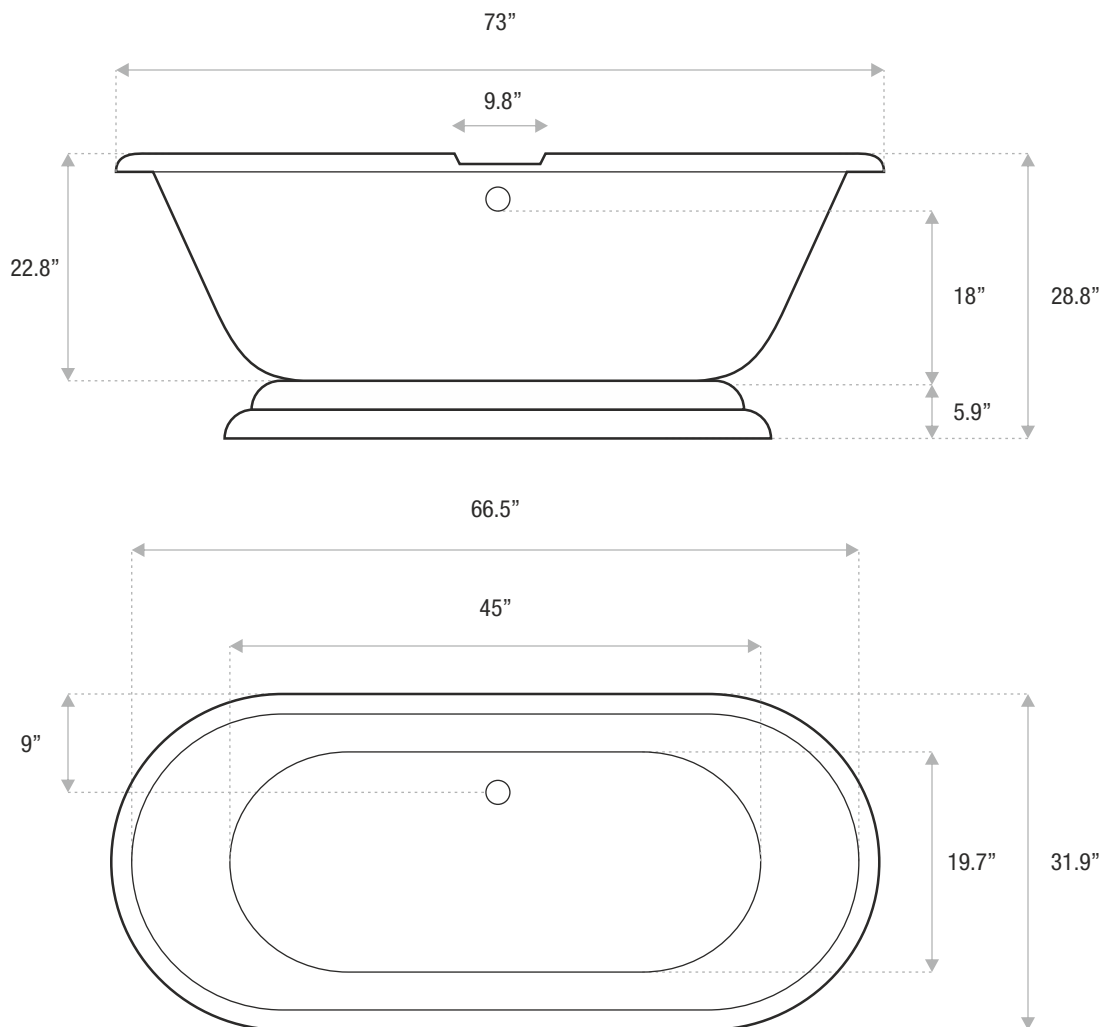

JETSTREAM WORKS

Sizes

59x31.5x28

67x31.5x28

73x32x29

DETAILS

- **Shape:** double ended oval
- **Type:** acrylic
- **Finish:** high gloss
- **Freestanding:** yes
- **Drop-in:** no
- **Skirted:** no
- **Water jets:** no
- **Air jets:** yes
- **Empty weight:** 141
- **Gallons to fill:** 71
- **Faucet type:** floor / wall / deck
- **Special colors and finishes:** yes

JETSTREAM WORKS

Sizes

59x31.5x28

67x31.5x28

73x32x29

DETAILS

- **Shape:** double ended oval
- **Type:** acrylic
- **Finish:** high gloss
- **Freestanding:** yes
- **Drop-in:** no
- **Skirted:** no
- **Water jets:** no
- **Air jets:** yes
- **Empty weight:** 151
- **Gallons to fill:** 84
- **Faucet type:** floor / wall / deck
- **Special colors and finishes:** yes

DOUBLE ENDED

PEDESTAL

73 x 31.9 x 28.8

A beautiful vintage tub that will become the centerpiece of any bathroom with a pedestal for a sleek, modern style. The Double Ended Tub is an acrylic tub with a center drain that is available as a soaker tub or with air jets.

JETSTREAM WORKS

Sizes

59x31.5x28

67x31.5x28

73x32x29

DETAILS

- **Shape:** double ended oval
- **Type:** acrylic
- **Finish:** high gloss*
- **Freestanding:** yes
- **Drop-in:** no
- **Skirted:** no
- **Water jets:** no
- **Air jets:** yes
- **Empty weight:** 151
- **Gallons to fill:** 84
- **Faucet type:** floor / wall / deck
- **Special colors and finishes:** yes