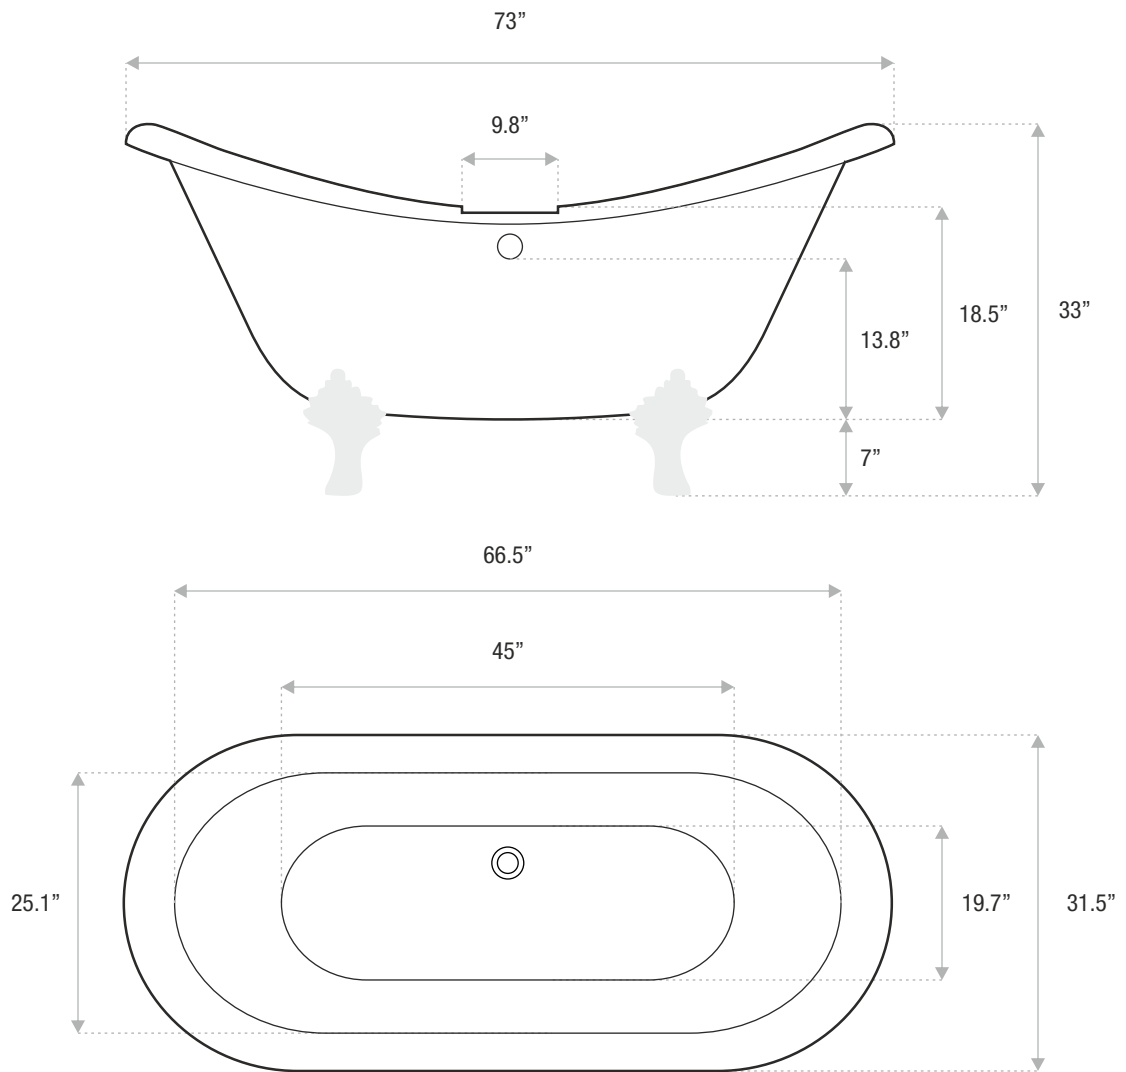

Sizes

59x31x32.2

67x31.5x33

73x31.5x33

Drain and waste overflow available at an additional cost. Faucet sold separately. Additional finishes on claw feet sold separately.

DETAILS

- Shape: double slipper
- Type: acrylic
- Finish: gloss
- Freestanding: yes
- Drop-in: no
- Skirted: no
- Water jets: no
- Air jets: no
- Empty weight: 138
- Gallons to fill: 56
- Faucet type: floor / wall / deck
- Special colors and finishes: yes

JETSTREAM WORKS

Sizes

59x31x32.2

67x31.5x33

73x31.5x33

Drain and waste overflow available at an additional cost. Faucet sold separately. Additional finishes on claw feet sold separately.

DETAILS

- Shape: double slipper
- Type: acrylic
- Finish: gloss
- Freestanding: yes
- Drop-in: no
- Skirted: no
- Water jets: no
- Air jets: no
- Empty weight: 151
- Gallons to fill: 65
- Faucet type: floor / wall / deck
- Special colors and finishes: yes

DOUBLE SLIPPER

ACRYLIC CLAWFOOT

73 x 31.5 x 33

A unique, vintage clawfoot tub that adds a beautiful antique touch to your bathroom. The Double Slipper is a acrylic tub with a center drain that is available as a soaker tub.

JETSTREAM WORKS

Sizes

59x31x32.2

67x31.5x33

73x31.5x33

Drain and waste overflow available at an additional cost. Faucet sold separately. Additional finishes on claw feet sold separately.

DETAILS

- Shape: double slipper
- Type: acrylic
- Finish: gloss
- Freestanding: yes
- Drop-in: no
- Skirted: no
- Water jets: no
- Air jets: no
- Empty weight: 161
- Gallons to fill: 73
- Faucet type: floor / wall / deck
- Special colors and finishes: yes