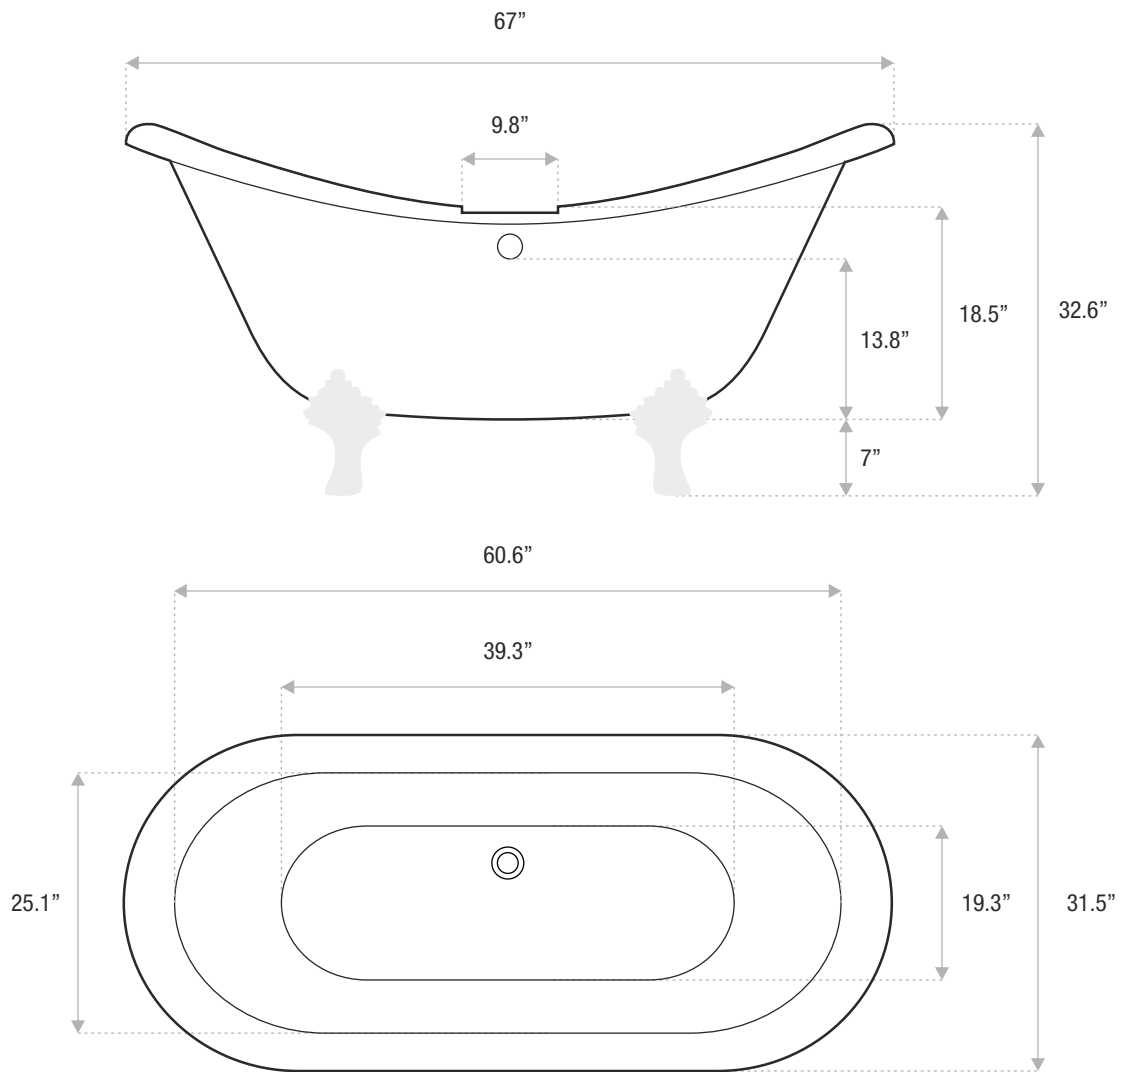

Sizes

59x31x32.2

67x31.5x33

73x31.5x33

Drain and waste overflow available at an additional cost. Faucet sold separately. Additional finishes on claw feet sold separately.

DETAILS

- Shape: double slipper
- Type: acrylic
- Finish: gloss
- Freestanding: yes
- Drop-in: no
- Skirted: no
- Water jets: no
- Air jets: no
- Empty weight: 138
- Gallons to fill: 56
- Faucet type: floor / wall / deck
- Special colors and finishes: yes

DOUBLE SLIPPER

ACRYLIC CLAWFOOT

67 x 31.5 x 33

A unique, vintage clawfoot tub that adds a beautiful antique touch to your bathroom. The Double Slipper is a acrylic tub with a center drain that is available as a soaker tub.

JETSTREAM WORKS

Sizes

59x31x32.2

67x31.5x33

73x31.5x33

Drain and waste overflow available at an additional cost. Faucet sold separately. Additional finishes on claw feet sold separately.

DETAILS

- Shape: double slipper
- Type: acrylic
- Finish: gloss
- Freestanding: yes
- Drop-in: no
- Skirted: no
- Water jets: no
- Air jets: no
- Empty weight: 151
- Gallons to fill: 65
- Faucet type: floor / wall / deck
- Special colors and finishes: yes

JETSTREAM WORKS

Sizes

59x31x32.2

67x31.5x33

73x31.5x33

Drain and waste overflow available at an additional cost. Faucet sold separately. Additional finishes on claw feet sold separately.

DETAILS

- Shape: double slipper
- Type: acrylic
- Finish: gloss
- Freestanding: yes
- Drop-in: no
- Skirted: no
- Water jets: no
- Air jets: no
- Empty weight: 161
- Gallons to fill: 73
- Faucet type: floor / wall / deck
- Special colors and finishes: yes