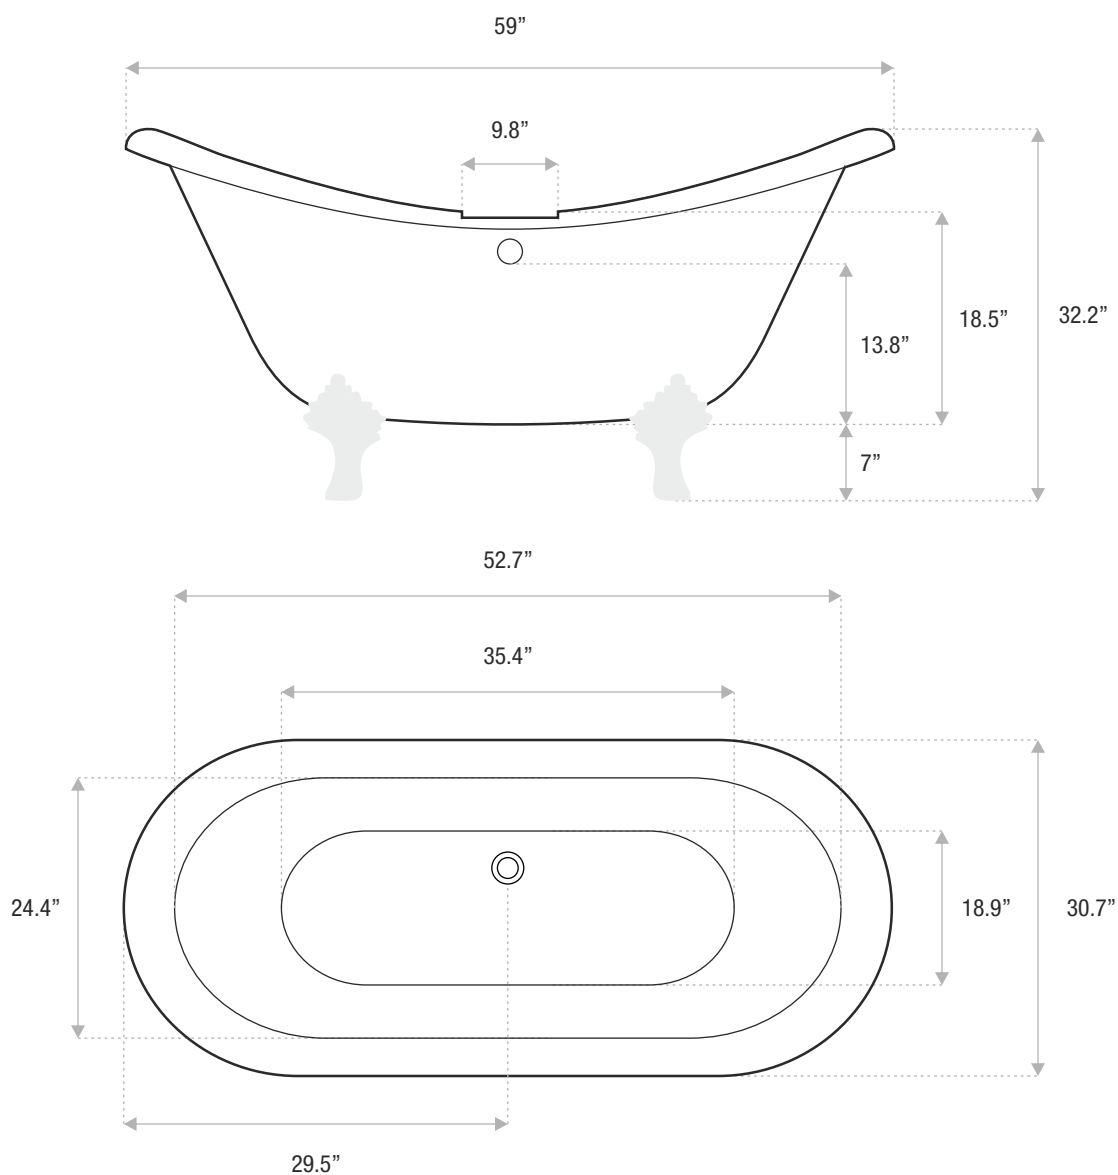

DOUBLE SLIPPER

ACRYLIC CLAWFOOT

59 x 31 x 32.2

JETSTREAM WORKS

A unique, vintage clawfoot tub that adds a beautiful antique touch to your bathroom. The Double Slipper is a acrylic tub with a center drain that is available as a soaker tub.

Sizes

59x31x32.2

67x31.5x33

73x31.5x33

Drain and waste overflow available at an additional cost. Faucet sold separately. Additional finishes on claw feet sold separately.

DETAILS

- Shape: double slipper
- Type: acrylic
- Finish: gloss
- Freestanding: yes
- Drop-in: no
- Skirted: no
- Water jets: no
- Air jets: no
- Empty weight: 138
- Gallons to fill: 56
- Faucet type: floor / wall / deck
- Special colors and finishes: yes

DOUBLE SLIPPER

ACRYLIC CLAWFOOT

67 x 31.5 x 33

A unique, vintage clawfoot tub that adds a beautiful antique touch to your bathroom. The Double Slipper is a acrylic tub with a center drain that is available as a soaker tub.

JETSTREAM WORKS

Sizes

59x31x32.2

67x31.5x33

73x31.5x33

Drain and waste overflow available at an additional cost. Faucet sold separately. Additional finishes on claw feet sold separately.

DETAILS

- Shape: double slipper
- Type: acrylic
- Finish: gloss
- Freestanding: yes
- Drop-in: no
- Skirted: no
- Water jets: no
- Air jets: no
- Empty weight: 151
- Gallons to fill: 65
- Faucet type: floor / wall / deck
- Special colors and finishes: yes