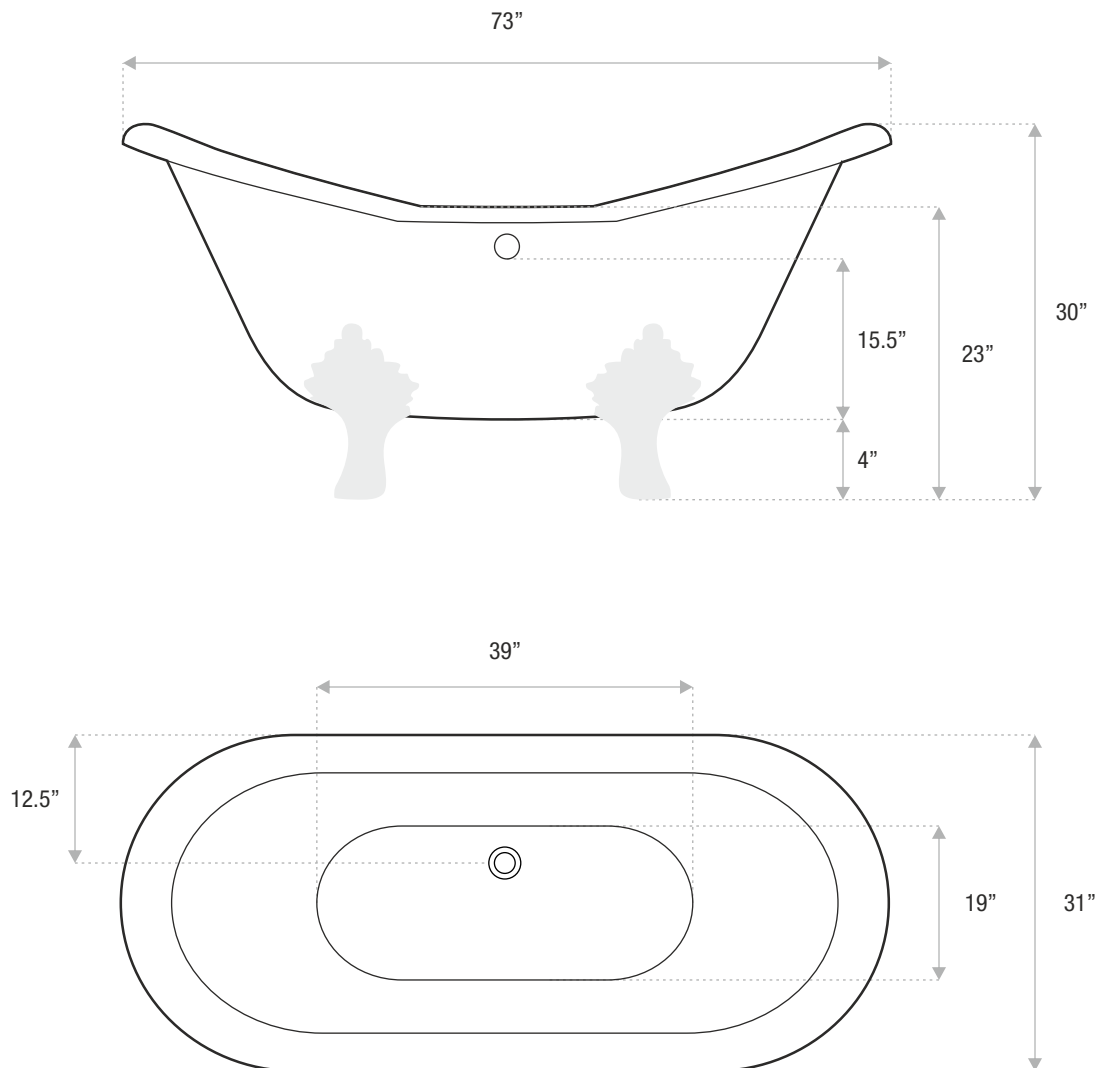

S A N D E R S

CAST IRON CLAWFOOT

73 x 31 x 30

Add a modern look to your bathroom with a touch of classical charm with the Aged Chrome Cast Iron Tub. This double slipper tub has an uncommon exterior that makes any bathroom feel sleek and elegant. Chrome feet come standard with this tub. The Aged Chrome Cast Iron Tub is available as a soaker tub.

Ask us about the many sizes and shapes available in this finish

Drain and faucet sold separately / Chrome feet included / Other finishes sold separately

DETAILS

- **Shape:** double slipper
- **Type:** cast iron
- **Finish ext.:** aged chrome
- **Finish int.:** high gloss
- **Freestanding:** yes
- **Drop-in:** no
- **Skirted:** yes
- **Water jets:** yes
- **Air jets:** yes
- **Empty weight:** 475
- **Gallons to fill:** 78
- **Faucet type:** floor / wall
- **Special colors and finishes:** yes