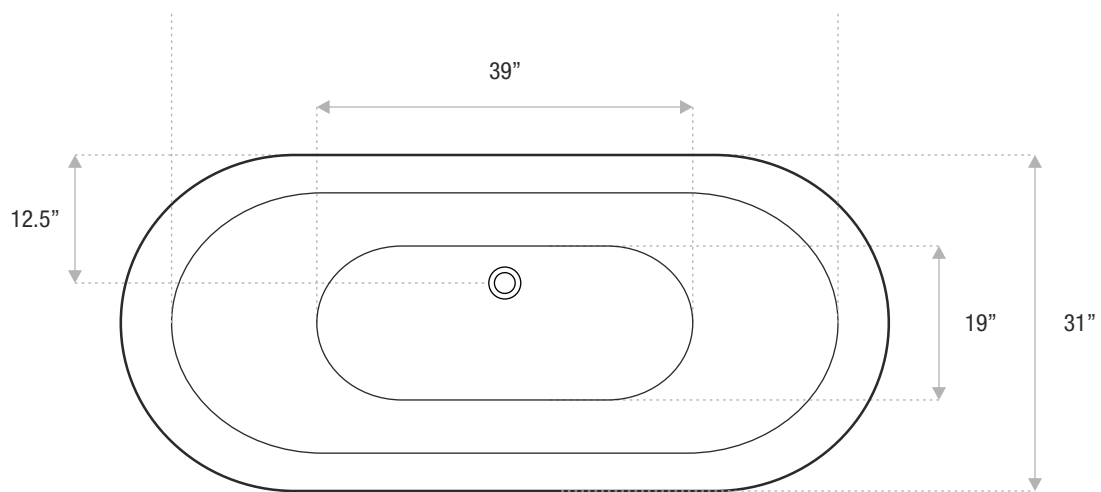

JETSTREAM WORKS

Sizes

61x30x28

67x30.5x28

73x31x30

Drain and faucet sold separately / chrome feet included / other finishes sold separately

DETAILS

- Shape: slipper
- Type: cast iron
- Finish: high gloss
- Freestanding: yes
- Drop-in: no
- Skirted: no
- Water jets: no
- Air jets: no
- Empty weight: 361
- Gallons to fill:
- Faucet type: floor
- Special colors and finishes: yes

JETSTREAM WORKS

Sizes

61x30x28

67x30.5x28

73x31x30

Drain and faucet sold separately / chrome feet included / other finishes sold separately

DETAILS

- Shape: slipper
- Type: cast iron
- Finish: high gloss
- Freestanding: yes
- Drop-in: no
- Skirted: no
- Water jets: no
- Air jets: no
- Empty weight: 372
- Gallons to fill:
- Faucet type: floor
- Special colors and finishes: yes

DOUBLE SLIPPER

CAST IRON CLAWFOOT

73 x 31 x 30

A unique tub that adds a sleek antique touch to your bathroom. The Double Slipper is an old world vintage claw foot tub with a center drain that is available as a soaker tub.

Sizes

61x30x28

67x30.5x28

73x31x30

Drain and faucet sold separately / chrome feet included / other finishes sold separately

DETAILS

- Shape: slipper
- Type: cast iron
- Finish: high gloss
- Freestanding: yes
- Drop-in: no
- Skirted: no
- Water jets: no
- Air jets: no
- Empty weight: 475
- Gallons to fill: 78
- Faucet type: floor
- Special colors and finishes: yes