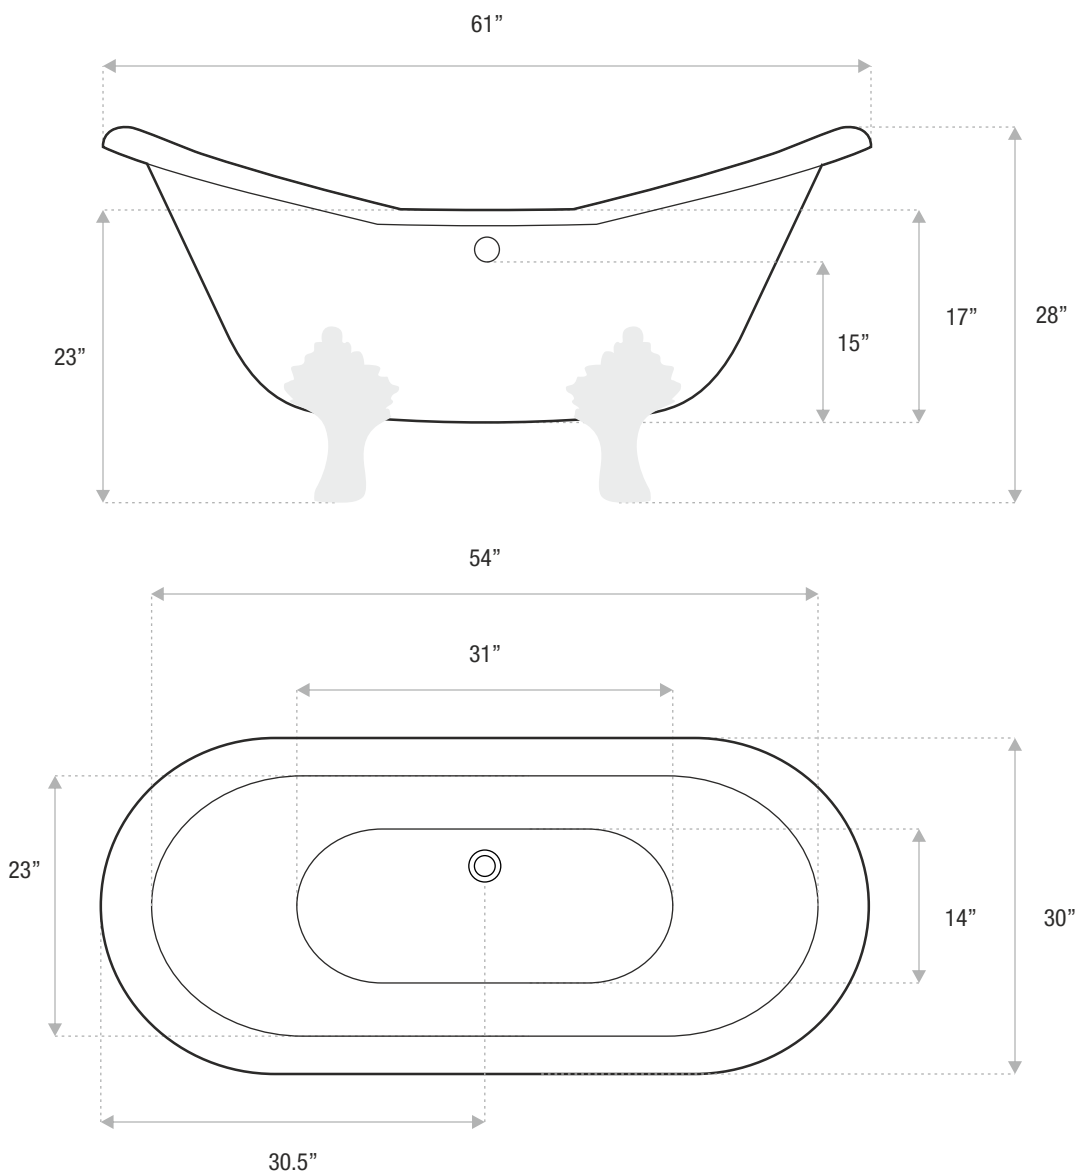

DOUBLE SLIPPER

CAST IRON CLAWFOOT

61 x 30 x 28

A unique tub that adds a sleek antique touch to your bathroom. The Double Slipper is an old world vintage claw foot tub with a center drain that is available as a soaker tub.

JETSTREAM WORKS

Sizes

61x30x28

67x30.5x28

73x31x30

Drain and faucet sold separately / chrome feet included / other finishes sold separately

DETAILS

- Shape: slipper
- Type: cast iron
- Finish: high gloss
- Freestanding: yes
- Drop-in: no
- Skirted: no
- Water jets: no
- Air jets: no
- Empty weight: 361
- Gallons to fill:
- Faucet type: floor
- Special colors and finishes: yes

DOUBLE SLIPPER

CAST IRON CLAWFOOT

67 x 30.5 x 28

A unique tub that adds a sleek antique touch to your bathroom. The Double Slipper is an old world vintage claw foot tub with a center drain that is available as a soaker tub.

JETSTREAM WORKS

Sizes

61x30x28

67x30.5x28

73x31x30

Drain and faucet sold separately / chrome feet included / other finishes sold separately

DETAILS

- Shape: slipper
- Type: cast iron
- Finish: high gloss
- Freestanding: yes
- Drop-in: no
- Skirted: no
- Water jets: no
- Air jets: no
- Empty weight: 372
- Gallons to fill:
- Faucet type: floor
- Special colors and finishes: yes