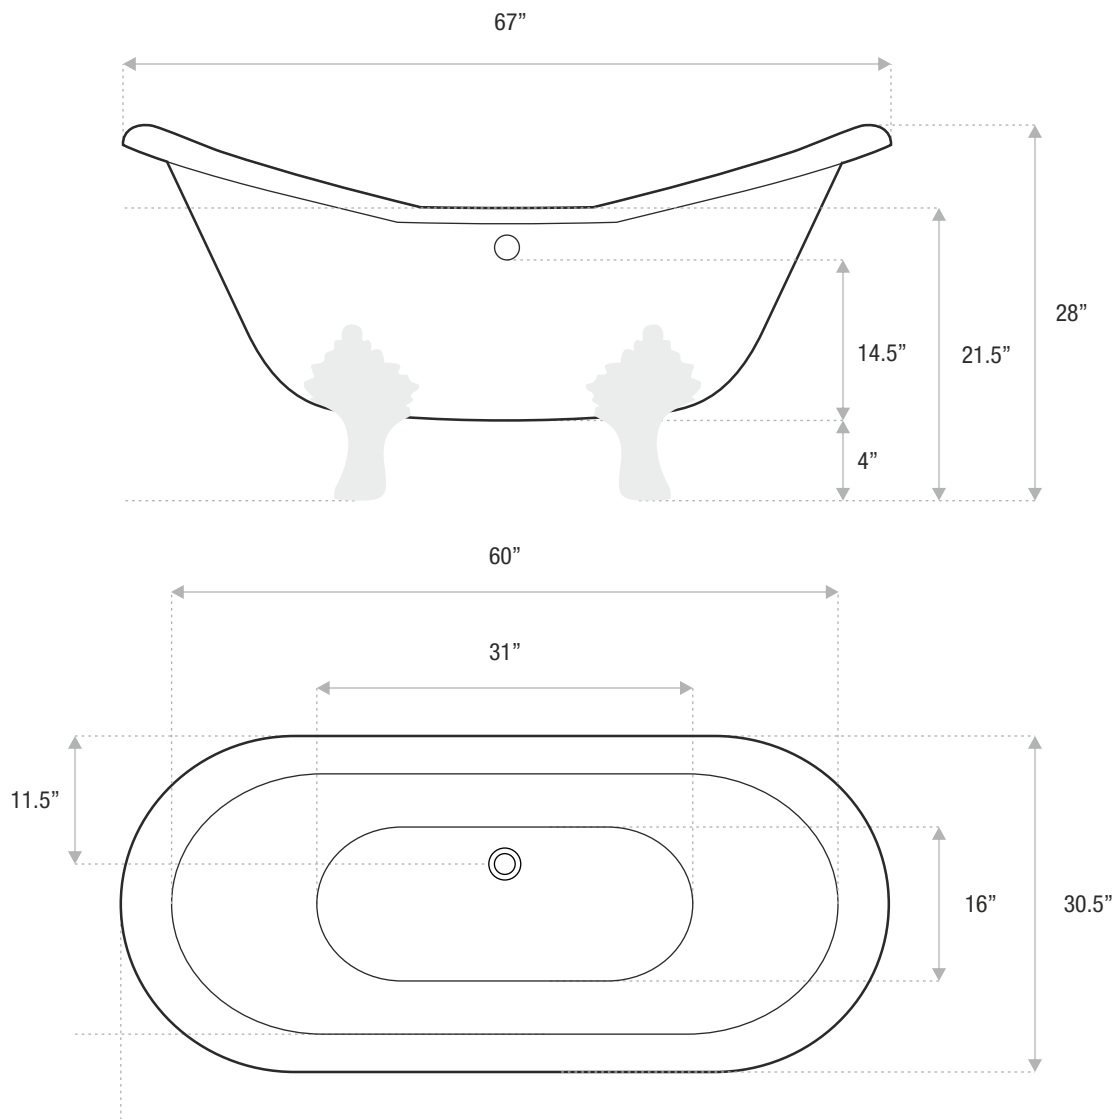

JETSTREAM WORKS

Sizes

61x30x28

67x30.5x28

73x31x30

Drain and faucet sold separately / chrome feet included / other finishes sold separately

DETAILS

- Shape: slipper
- Type: cast iron
- Finish: high gloss
- Freestanding: yes
- Drop-in: no
- Skirted: no
- Water jets: no
- Air jets: no
- Empty weight: 361
- Gallons to fill:
- Faucet type: floor
- Special colors and finishes: yes

DOUBLE SLIPPER

CAST IRON CLAWFOOT

67 x 30.5 x 28

A unique tub that adds a sleek antique touch to your bathroom. The Double Slipper is an old world vintage claw foot tub with a center drain that is available as a soaker tub.

JETSTREAM WORKS

Sizes

61x30x28

67x30.5x28

73x31x30

Drain and faucet sold separately / chrome feet included / other finishes sold separately

DETAILS

- Shape: slipper
- Type: cast iron
- Finish: high gloss
- Freestanding: yes
- Drop-in: no
- Skirted: no
- Water jets: no
- Air jets: no
- Empty weight: 372
- Gallons to fill:
- Faucet type: floor
- Special colors and finishes: yes

Sizes

61x30x28

67x30.5x28

73x31x30

Drain and faucet sold separately / chrome feet included / other finishes sold separately

DETAILS

- Shape: slipper
- Type: cast iron
- Finish: high gloss
- Freestanding: yes
- Drop-in: no
- Skirted: no
- Water jets: no
- Air jets: no
- Empty weight: 475
- Gallons to fill: 78
- Faucet type: floor
- Special colors and finishes: yes