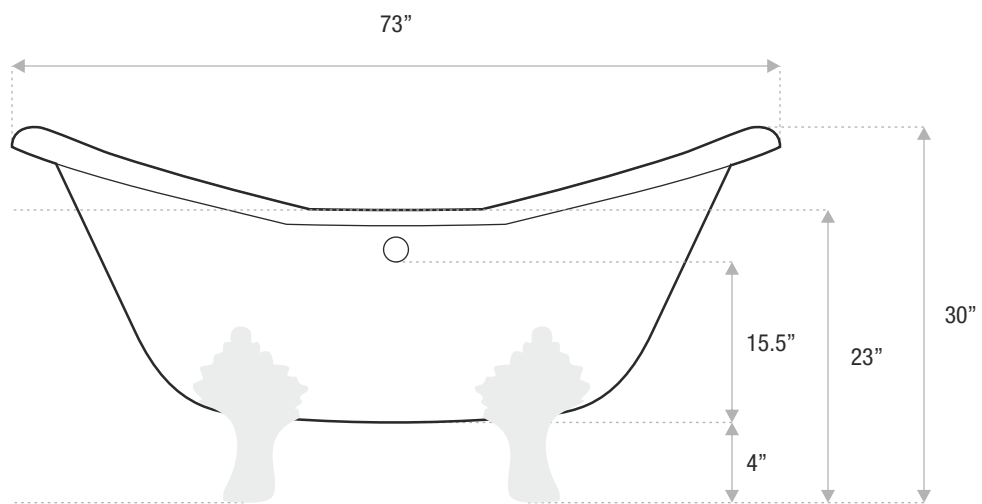

JETSTREAM WORKS

Sizes

61x30x28

67x30.5x28

73x31x30

Drain and faucet sold separately / chrome feet included / other finishes sold separately

DETAILS

- Shape: slipper
- Type: cast iron
- Finish: high gloss
- Freestanding: yes
- Drop-in: no
- Skirted: no
- Water jets: no
- Air jets: no
- Empty weight: 361
- Gallons to fill:
- Faucet type: floor
- Special colors and finishes: yes

JETSTREAM WORKS

Sizes

61x30x28

67x30.5x28

73x31x30

Drain and faucet sold separately / chrome feet included / other finishes sold separately

DETAILS

- Shape: slipper
- Type: cast iron
- Finish: high gloss
- Freestanding: yes
- Drop-in: no
- Skirted: no
- Water jets: no
- Air jets: no
- Empty weight: 372
- Gallons to fill:
- Faucet type: floor
- Special colors and finishes: yes

DOUBLE SLIPPER

CAST IRON CLAWFOOT

73 x 31 x 30

A unique tub that adds a sleek antique touch to your bathroom. The Double Slipper is an old world vintage claw foot tub with a center drain that is available as a soaker tub.

Sizes

61x30x28

67x30.5x28

73x31x30

Drain and faucet sold separately / chrome feet included / other finishes sold separately

DETAILS

- Shape: slipper
- Type: cast iron
- Finish: high gloss
- Freestanding: yes
- Drop-in: no
- Skirted: no
- Water jets: no
- Air jets: no
- Empty weight: 475
- Gallons to fill: 78
- Faucet type: floor
- Special colors and finishes: yes