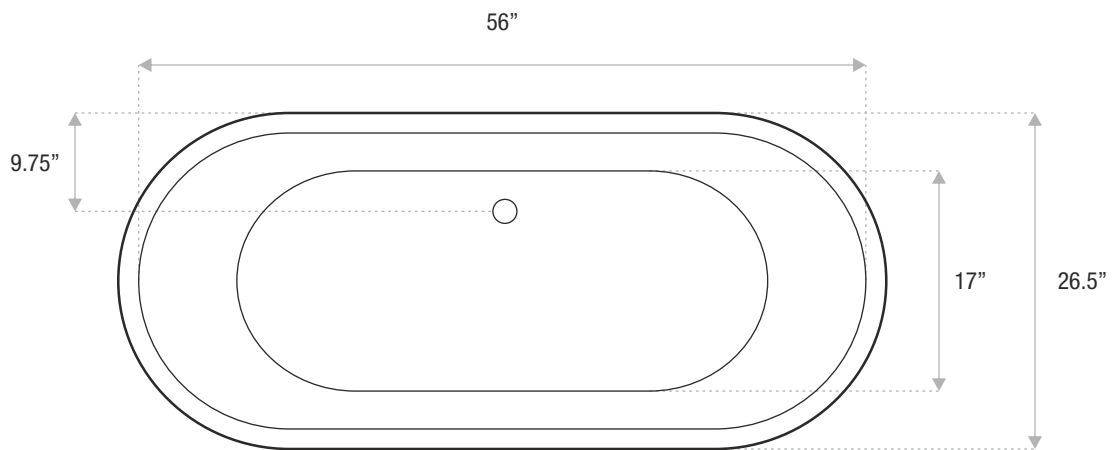

# FRENCH BATEAU

CAST IRON CLAWFOOT

59 x 26.5 x 24

A deep, beautiful French-style cast iron tub that will bring old-world, vintage style to your home. The French Bateau has slight slipper ends and a center drain and is available as a soaker tub.

JETSTREAM WORKS

Sizes

59x26.5x24

67x26.5x24

73x29.5x25

Drain and faucet sold separately / Chrome feet included / Other finishes sold separately

## DETAILS

- **Shape:** slight slipper
- **Type:** cast iron
- **Finish:** high gloss
- **Freestanding:** yes
- **Drop-in:** no
- **Skirted:** no
- **Water jets:** no
- **Air jets:** no
- **Empty weight:** 320
- **Gallons to fill:** 63
- **Faucet type:** floor / wall
- **Special colors and finishes:** yes

## Sizes

59x26.5x24

67x26.5x24

73x29.5x25

Drain and faucet sold separately / chrome feet included / other finishes sold separately