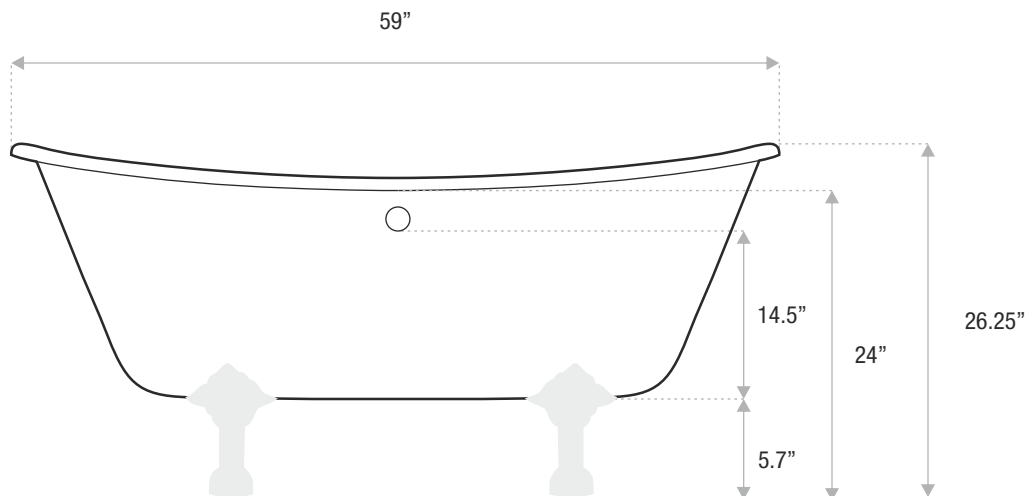

# FRENCH BATEAU

CAST IRON CLAWFOOT

59 x 26.5 x 24

A deep, beautiful French-style cast iron tub that will bring old-world, vintage style to your home. The French Bateau has slight slipper ends and a center drain and is available as a soaker tub.

JETSTREAM WORKS

Sizes

59x26.5x24

67x26.5x24

73x29.5x25

Drain and faucet sold separately / Chrome feet included / Other finishes sold separately

## DETAILS

- **Shape:** slight slipper
- **Type:** cast iron
- **Finish:** high gloss
- **Freestanding:** yes
- **Drop-in:** no
- **Skirted:** no
- **Water jets:** no
- **Air jets:** no
- **Empty weight:** 320
- **Gallons to fill:** 63
- **Faucet type:** floor / wall
- **Special colors and finishes:** yes

## Sizes

59x26.5x24

67x26.5x24

73x29.5x25

Drain and faucet sold separately / chrome feet included / other finishes sold separately