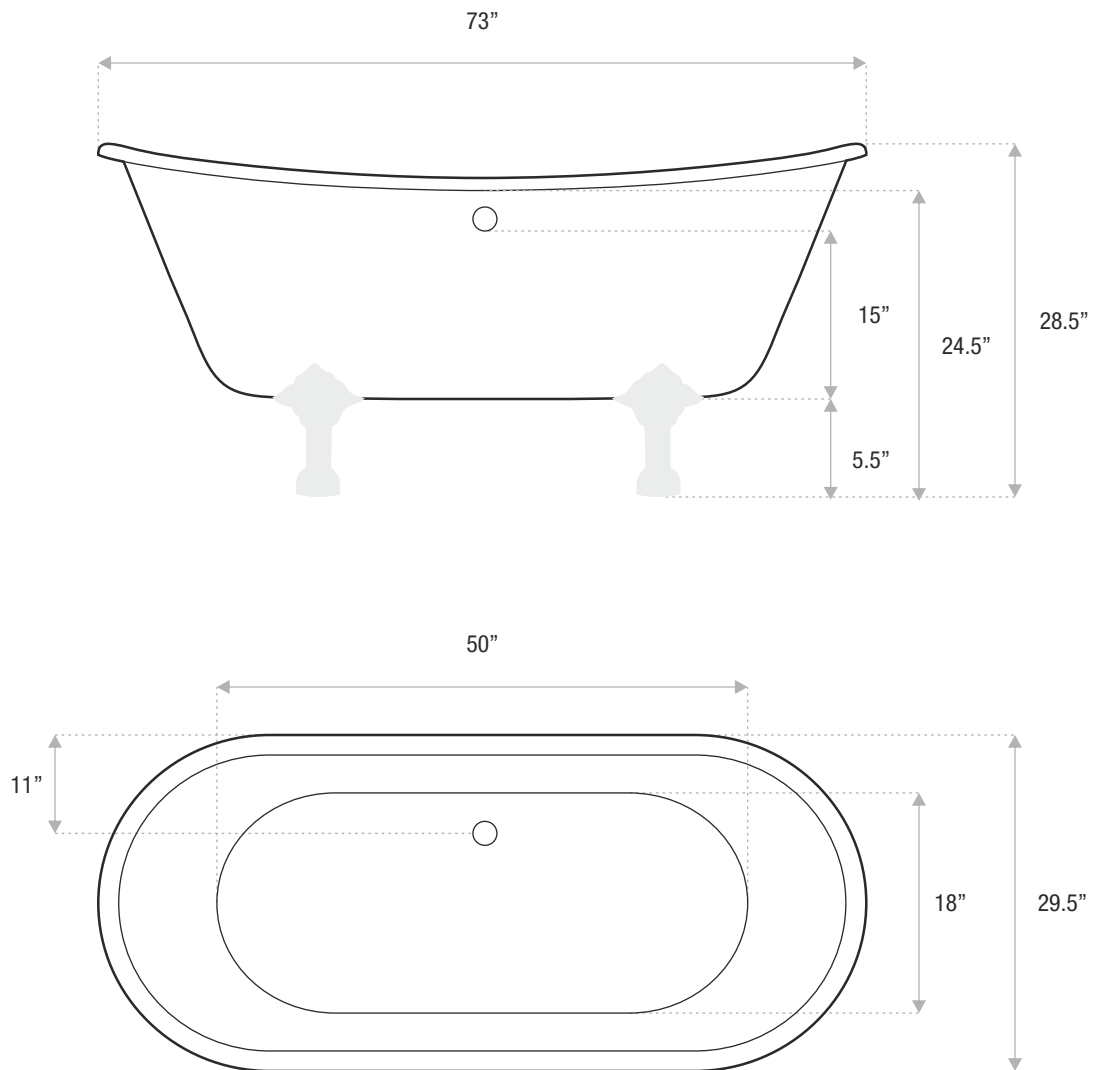

## Sizes

59x26.5x24

67x26.5x24

73x29.5x25

Drain and faucet sold separately / chrome feet included / other finishes sold separately

# FRENCH BATEAU

CAST IRON CLAWFOOT

73 x 29.5 x 25

A deep, beautiful French-style cast iron tub that will bring old-world, vintage style to your home. The French Bateau has slight slipper ends and a center drain and is available as a soaker tub.

JETSTREAM WORKS

Sizes

59x26.5x24

67x26.5x24

73x29.5x25

Drain and faucet sold separately / chrome feet included / other finishes sold separately

## DETAILS

- **Shape:** slight slipper
- **Type:** cast iron
- **Finish:** high gloss
- **Freestanding:** yes
- **Drop-in:** no
- **Skirted:** no
- **Water jets:** no
- **Air jets:** no
- **Empty weight:** 440
- **Gallons to fill:** 80
- **Faucet type:** floor / wall
- **Special colors and finishes:** yes