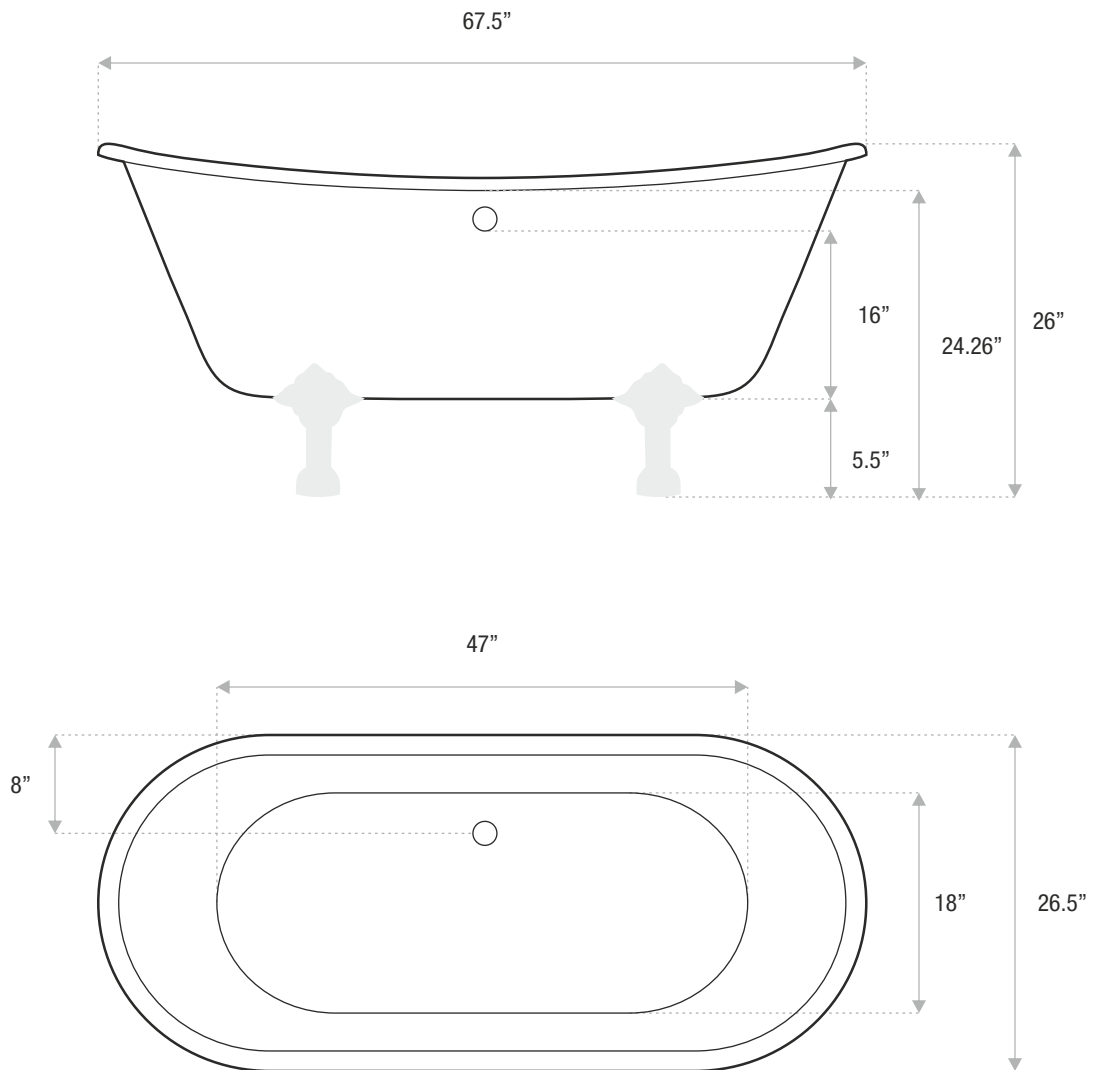

JETSTREAM WORKS

Sizes

59x26.5x24

67x26.5x24

73x29.5x25

Drain and faucet sold separately / Chrome feet included / Other finishes sold separately

## DETAILS

- **Shape:** slight slipper
- **Type:** cast iron
- **Finish:** high gloss
- **Freestanding:** yes
- **Drop-in:** no
- **Skirted:** no
- **Water jets:** no
- **Air jets:** no
- **Empty weight:** 320
- **Gallons to fill:** 63
- **Faucet type:** floor / wall
- **Special colors and finishes:** yes

# FRENCH BATEAU

CAST IRON CLAWFOOT

67 x 26.5 x 24

A deep, beautiful French-style cast iron tub that will bring old-world, vintage style to your home. The French Bateau has slight slipper ends and a center drain and is available as a soaker tub.

## Sizes

59x26.5x24

67x26.5x24

73x29.5x25

Drain and faucet sold separately / chrome feet included / other finishes sold separately