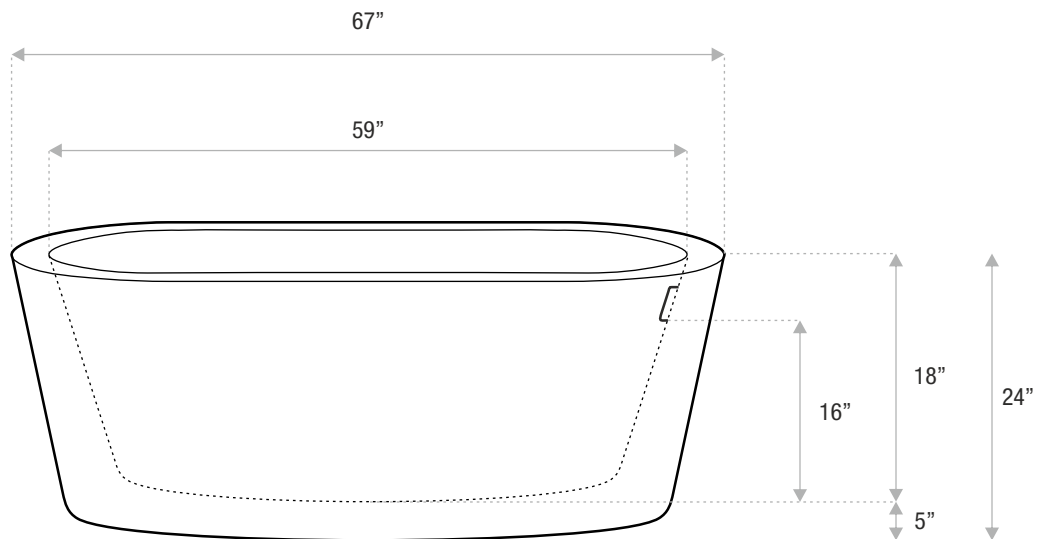

ELENA

MODERN FREESTANDING

59 x 34 x 24

An oval-shaped, modern tub with a distinct, wide rim. Elena is an acrylic, freestanding tub that can accommodate a deck-mounted faucet.

JETSTREAM WORKS

Sizes

Includes drain and waste overflow in your finish choice / Faucet sold separately

59x34x24

67x34x24

Model

end drain

DETAILS

- **Shape:** wide rim oval
- **Type:** acrylic
- **Finish:** gloss
- **Freestanding:** yes
- **Drop-in:** no
- **Skirted:** no
- **Water jets:** yes
- **Air jets:** yes
- **Empty weight:** 126
- **Gallons to fill:** 62
- **Faucet type:** floor
- **Special colors and finishes:** yes

ELENA

MODERN FREESTANDING

67 x 34 x 24

An oval-shaped, modern tub with a distinct, wide rim. Elena is an acrylic, freestanding tub that can accommodate a deck-mounted faucet.

JETSTREAM WORKS

Sizes

Includes drain and waste overflow in your finish choice / Faucet sold separately

59x34x24

67x34x24

Model

end drain

DETAILS

- **Shape:** wide rim oval
- **Type:** acrylic
- **Finish:** gloss
- **Freestanding:** yes
- **Drop-in:** no
- **Skirted:** no
- **Water jets:** yes
- **Air jets:** yes
- **Empty weight:** 138
- **Gallons to fill:** 72
- **Faucet type:** floor
- **Special colors and finishes:** yes