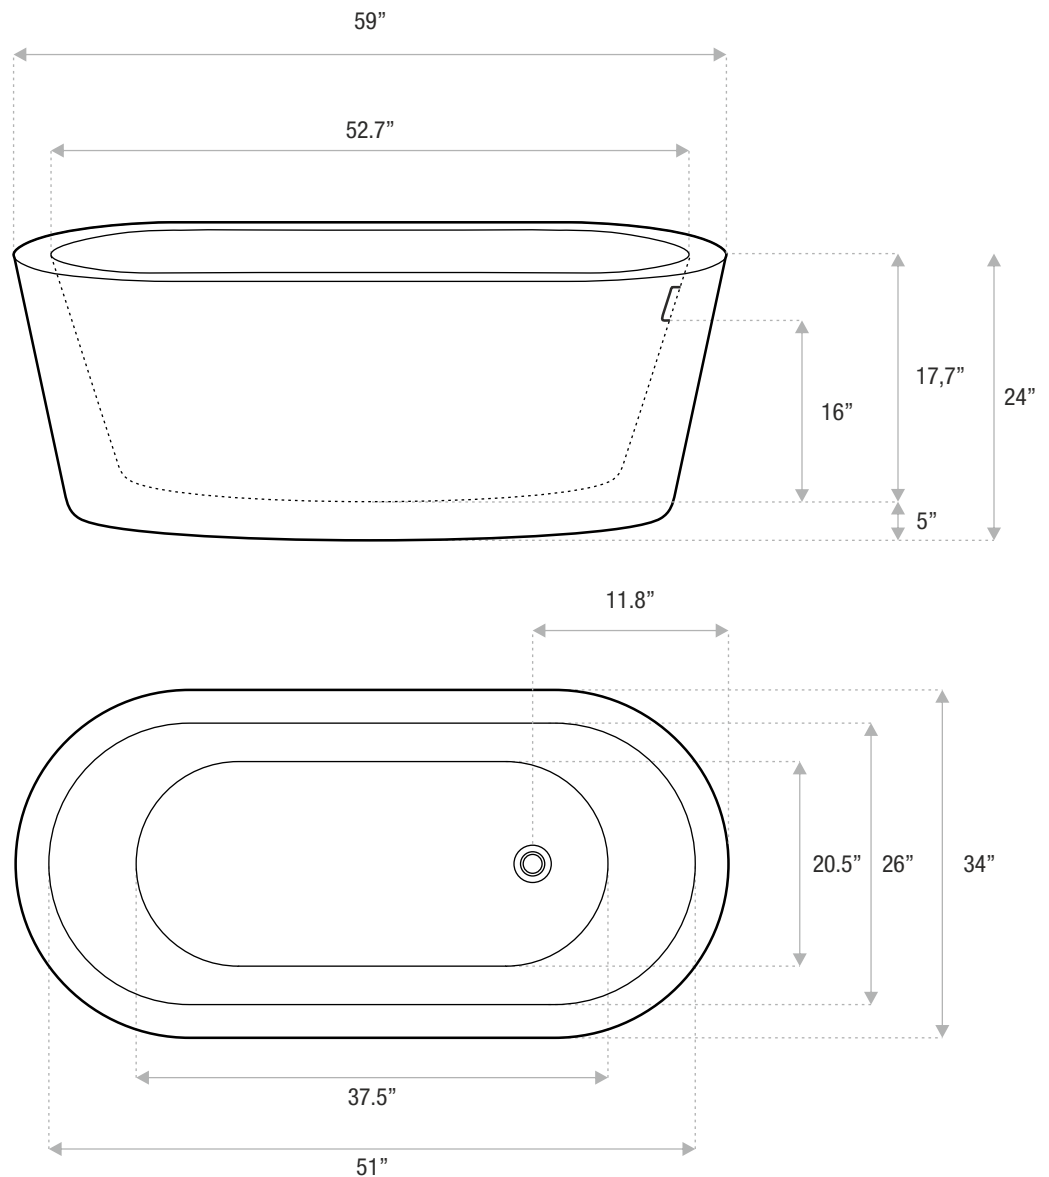

ELENA

MODERN FREESTANDING

59 x 34 x 24

An oval-shaped, modern tub with a distinct, wide rim. Elena is an acrylic, freestanding tub that can accommodate a deck-mounted faucet.

JETSTREAM WORKS

Sizes

Includes drain and waste overflow in your finish choice / Faucet sold separately

59x34x24

67x34x24

Model

end drain

DETAILS

- **Shape:** wide rim oval
- **Type:** acrylic
- **Finish:** gloss
- **Freestanding:** yes
- **Drop-in:** no
- **Skirted:** no
- **Water jets:** yes
- **Air jets:** yes
- **Empty weight:** 126
- **Gallons to fill:** 62
- **Faucet type:** floor
- **Special colors and finishes:** yes

ELENA

MODERN FREESTANDING

67 x 34 x 24

An oval-shaped, modern tub with a distinct, wide rim. Elena is an acrylic, freestanding tub that can accommodate a deck-mounted faucet.

JETSTREAM WORKS

Sizes

Includes drain and waste overflow in your finish choice / Faucet sold separately

59x34x24

67x34x24

Model

end drain

DETAILS

- **Shape:** wide rim oval
- **Type:** acrylic
- **Finish:** gloss
- **Freestanding:** yes
- **Drop-in:** no
- **Skirted:** no
- **Water jets:** yes
- **Air jets:** yes
- **Empty weight:** 138
- **Gallons to fill:** 72
- **Faucet type:** floor
- **Special colors and finishes:** yes