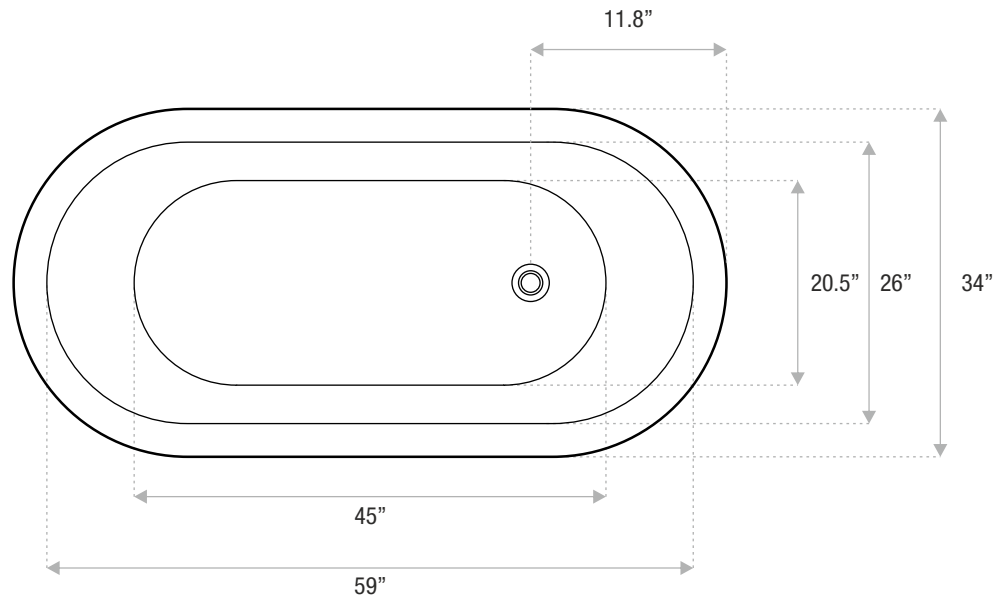

ELENA

MODERN FREESTANDING

59 x 34 x 24

An oval-shaped, modern tub with a distinct, wide rim. Elena is an acrylic, freestanding tub that can accommodate a deck-mounted faucet.

JETSTREAM WORKS

Sizes

Includes drain and waste overflow in your finish choice / Faucet sold separately

59x34x24

67x34x24

Model

end drain

DETAILS

- **Shape:** wide rim oval
- **Type:** acrylic
- **Finish:** gloss
- **Freestanding:** yes
- **Drop-in:** no
- **Skirted:** no
- **Water jets:** yes
- **Air jets:** yes
- **Empty weight:** 126
- **Gallons to fill:** 62
- **Faucet type:** floor
- **Special colors and finishes:** yes

ELENA

MODERN FREESTANDING

67 x 34 x 24

An oval-shaped, modern tub with a distinct, wide rim. Elena is an acrylic, freestanding tub that can accommodate a deck-mounted faucet.

JETSTREAM WORKS

Sizes

Includes drain and waste overflow in your finish choice / Faucet sold separately

59x34x24

67x34x24

Model

end drain

DETAILS

- **Shape:** wide rim oval
- **Type:** acrylic
- **Finish:** gloss
- **Freestanding:** yes
- **Drop-in:** no
- **Skirted:** no
- **Water jets:** yes
- **Air jets:** yes
- **Empty weight:** 138
- **Gallons to fill:** 72
- **Faucet type:** floor
- **Special colors and finishes:** yes