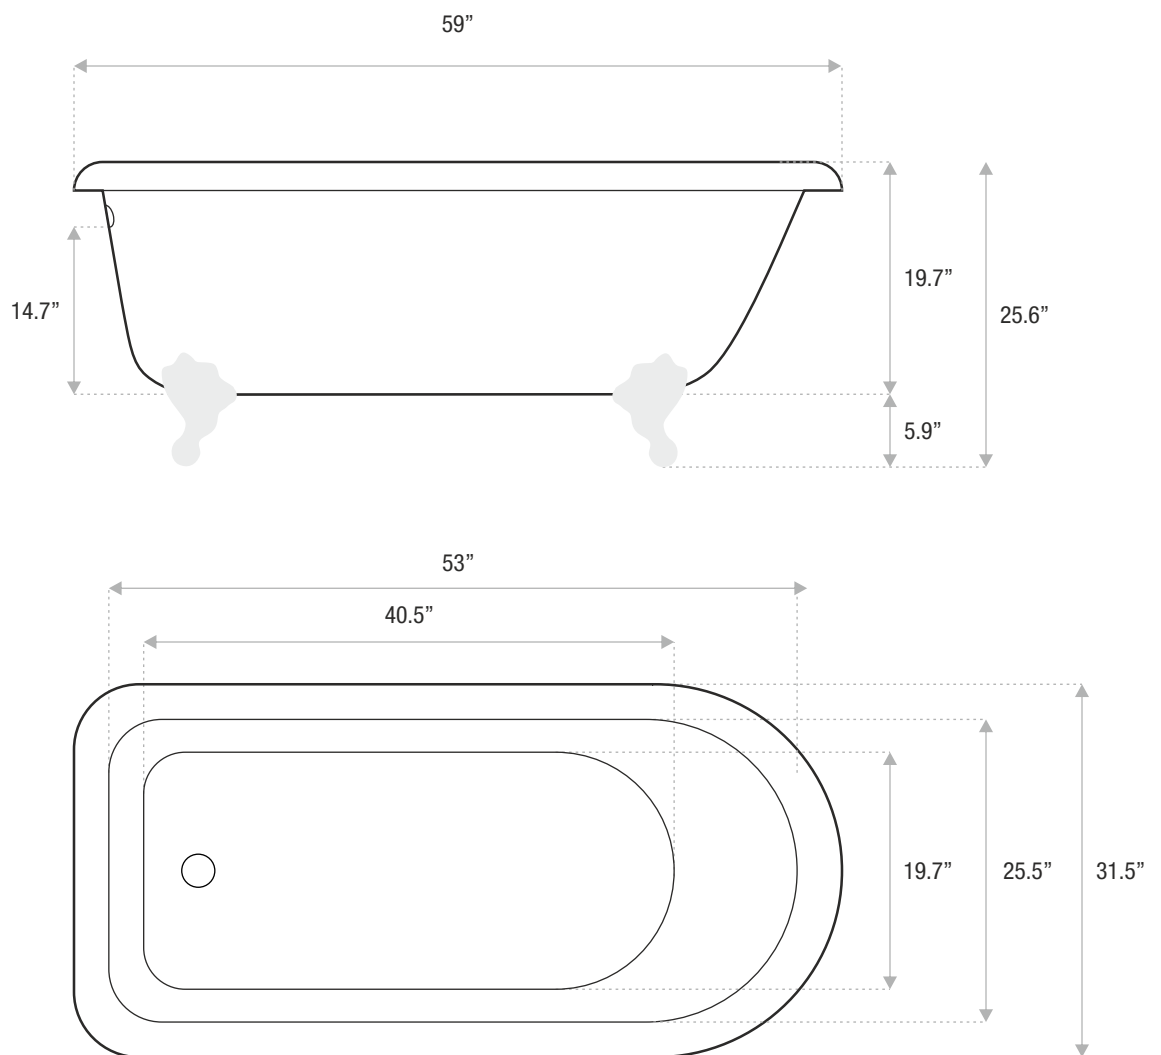

FLAT-TOP

ACRYLIC CLAWFOOT

53 x 30 x 24.8

A classic acrylic clawfoot tub that is a perfect complement to a vintage style bathroom. The Flat-Top is an acrylic tub with an end drain.

Drain and waste overflow sold separately. Faucet sold separately.

- **Shape:** flat top
- **Type:** acrylic
- **Finish:** high gloss
- **Freestanding:** yes
- **Drop-in:** no
- **Skirted:** no
- **Water jets:** no
- **Air jets:** yes
- **Empty weight:** 132
- **Gallons to fill:** 45
- **Faucet type:** floor / wall / deck
- **Special colors and finishes:** yes

FLAT-TOP

ACRYLIC CLAWFOOT

59 x 31.5 x 26

JETSTREAM WORKS

A classic acrylic clawfoot tub that is a perfect complement to a vintage style bathroom. The Flat-Top is an acrylic tub with an end drain.

Drain and waste overflow sold separately. Faucet sold separately.

Sizes
53x30x24.8
56x30.7x25
59x31.5x26
62x31.5x26
65x31.5x26

DETAILS

- **Shape:** flat top
- **Type:** acrylic
- **Finish:** high gloss
- **Freestanding:** yes
- **Drop-in:** no
- **Skirted:** no
- **Water jets:** no
- **Air jets:** yes
- **Empty weight:** 139
- **Gallons to fill:** 49
- **Faucet type:** floor / wall / deck
- **Special colors and finishes:** yes