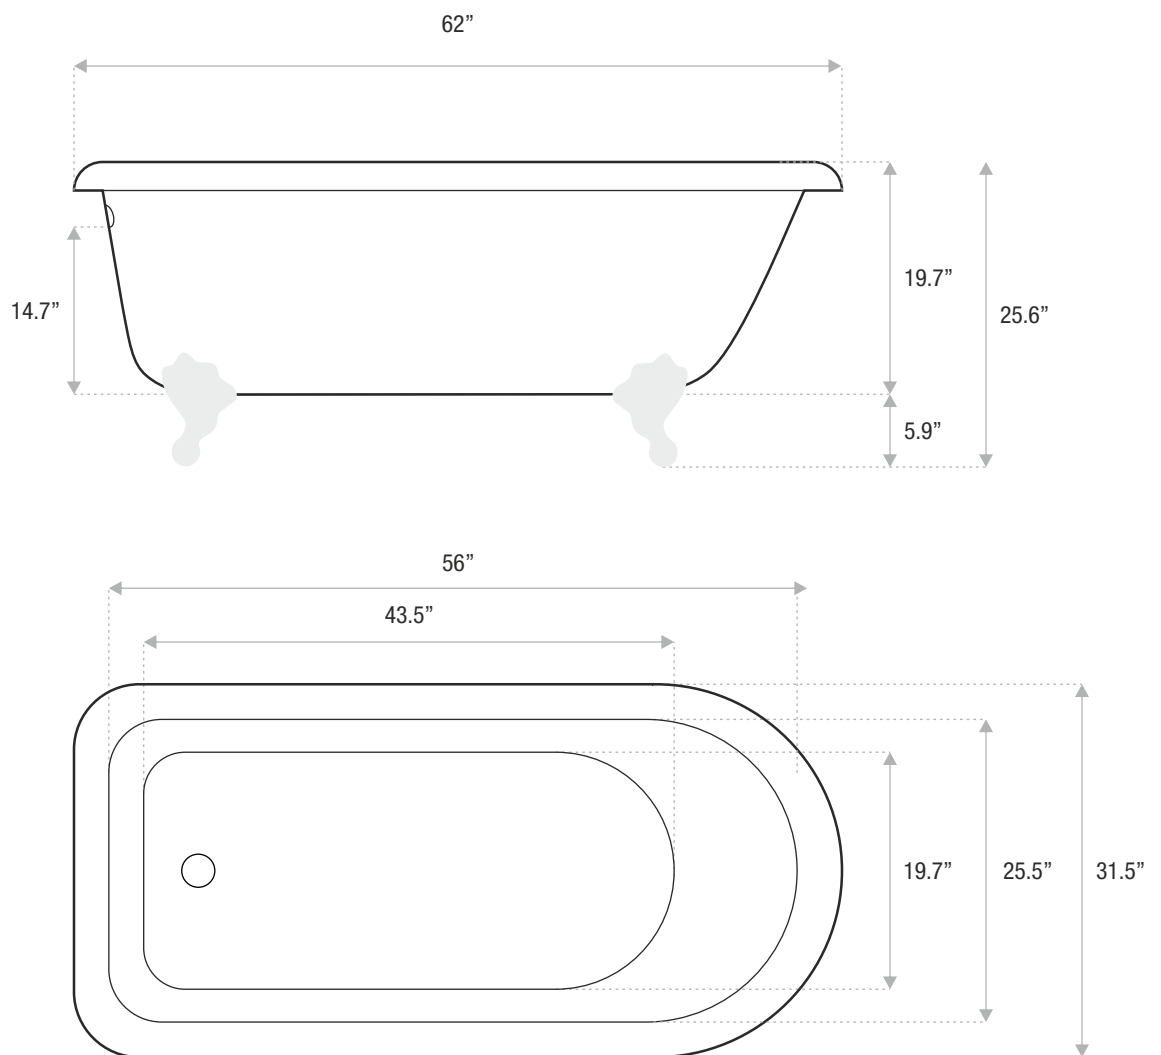

Sizes
53x30x24.8
56x30.7x25
59x31.5x26
62x31.5x26
65x31.5x26

DETAILS

- **Shape:** flat top
- **Type:** acrylic
- **Finish:** high gloss
- **Freestanding:** yes
- **Drop-in:** no
- **Skirted:** no
- **Water jets:** no
- **Air jets:** yes
- **Empty weight:** 139
- **Gallons to fill:** 49
- **Faucet type:** floor / wall / deck
- **Special colors and finishes:** yes

JETSTREAM WORKS

Sizes

53x30x24.8

56x30.7x25

59x31.5x26

62x31.5x26

65x31.5x26

DETAILS

- **Shape:** flat top
- **Type:** acrylic
- **Finish:** high gloss
- **Freestanding:** yes
- **Drop-in:** no
- **Skirted:** no
- **Water jets:** no
- **Air jets:** yes
- **Empty weight:** 147
- **Gallons to fill:** 53
- **Faucet type:** floor / wall / deck
- **Special colors and finishes:** yes