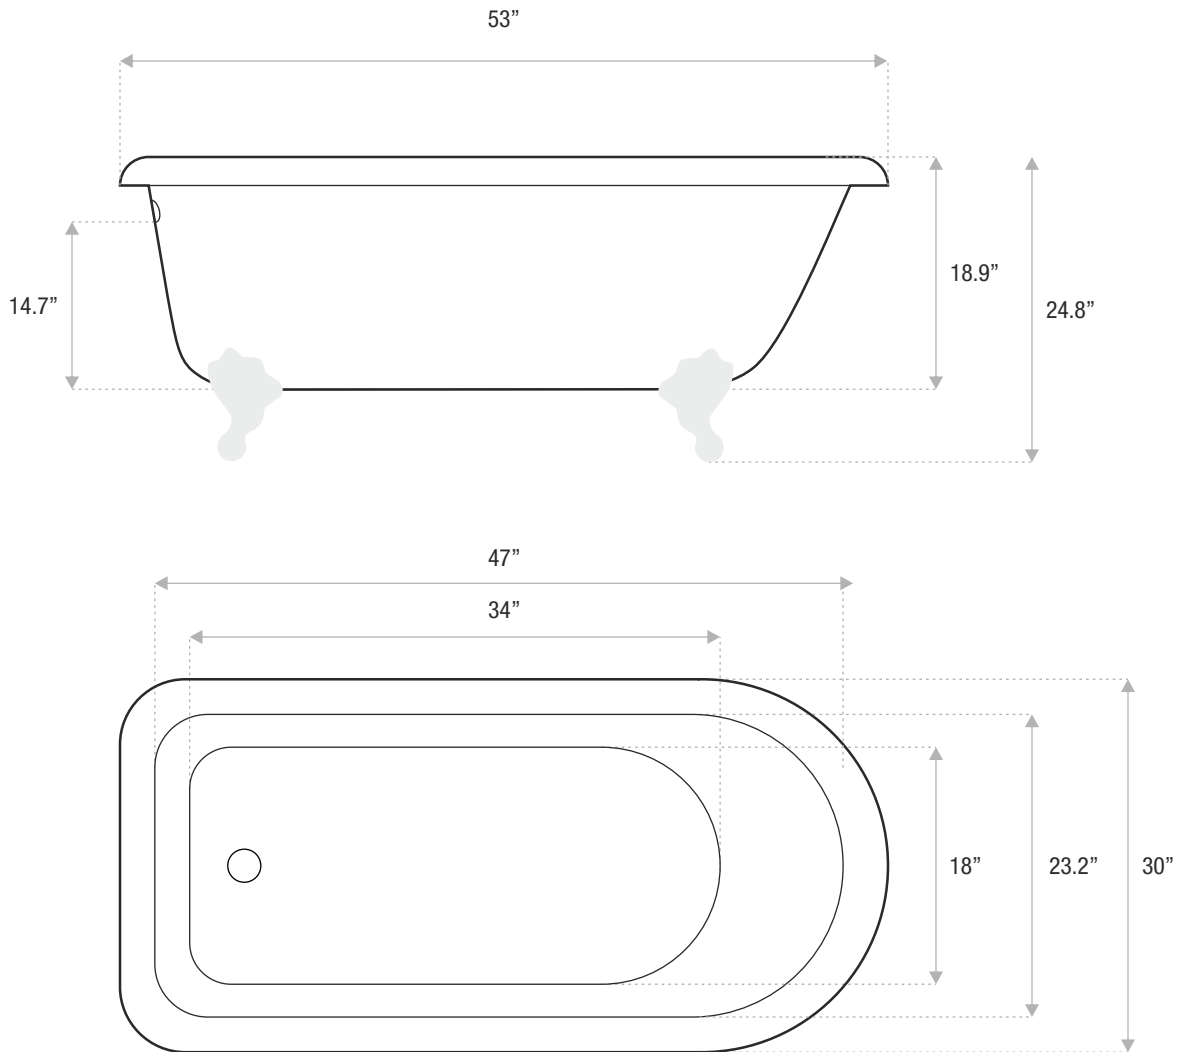

FLAT-TOP

ACRYLIC CLAWFOOT

53 x 30 x 24.8

A classic acrylic clawfoot tub that is a perfect complement to a vintage style bathroom. The Flat-Top is an acrylic tub with an end drain.

Drain and waste overflow sold separately. Faucet sold separately.

JETSTREAM WORKS

Sizes

53x30x24.8

56x30.7x25

59x31.5x25

62x31.5x26

65x31.5x26

DETAILS

- **Shape:** flat top
- **Type:** acrylic
- **Finish:** high gloss
- **Freestanding:** yes
- **Drop-in:** no
- **Skirted:** no
- **Water jets:** no
- **Air jets:** yes
- **Empty weight:** 120
- **Gallons to fill:** 41
- **Faucet type:** floor / wall / deck
- **Special colors and finishes:** yes

FLAT-TOP

ACRYLIC CLAWFOOT

56 x 30.7 x 25

A classic acrylic clawfoot tub that is a perfect complement to a vintage style bathroom. The Flat-Top is an acrylic tub with an end drain.

Drain and waste overflow sold separately. Faucet sold separately.