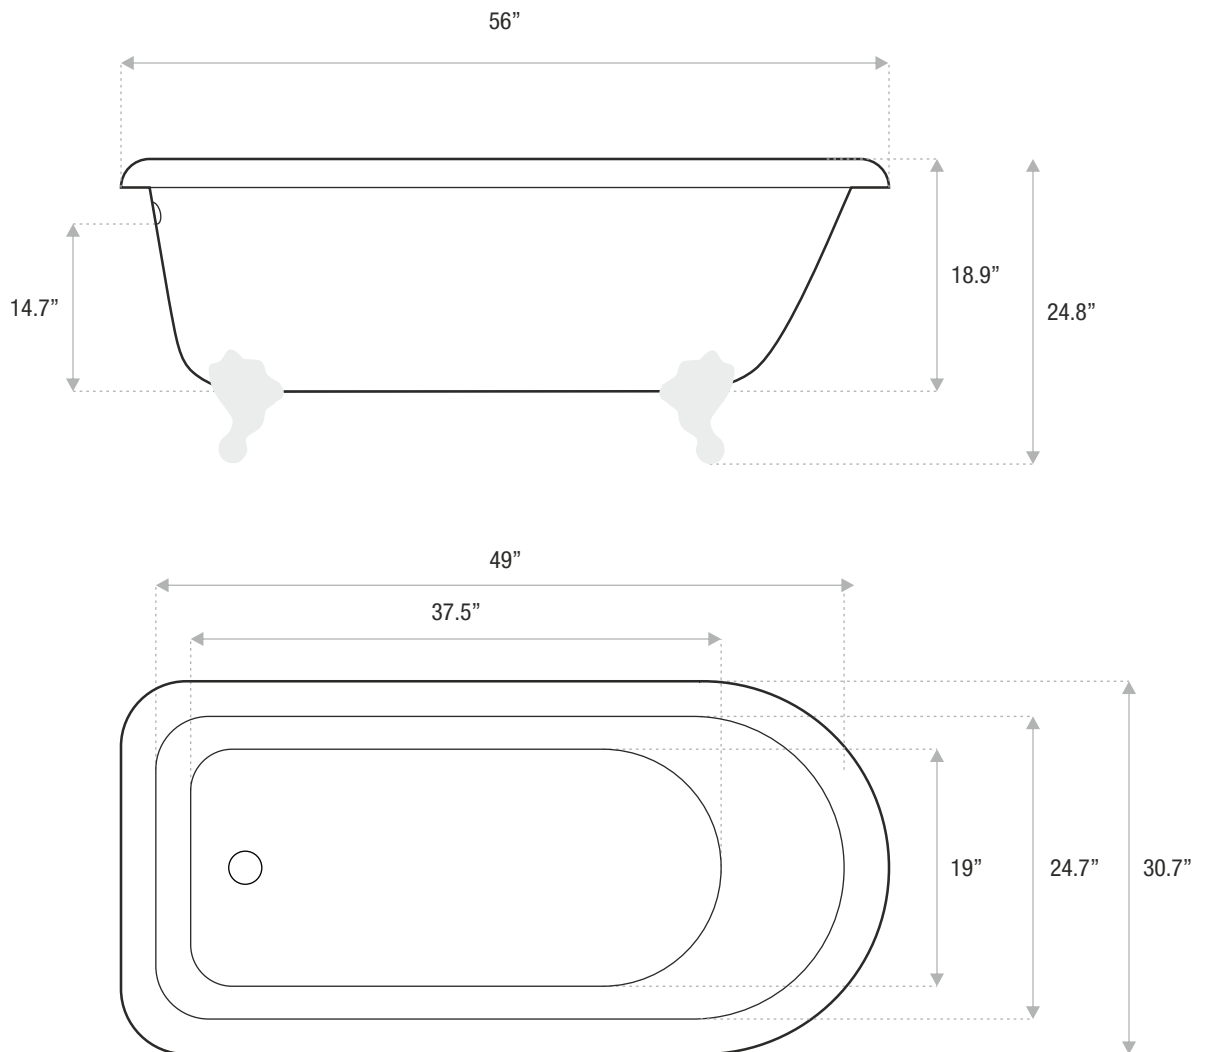

FLAT-TOP

ACRYLIC CLAWFOOT

56 x 30.7 x 25

A classic acrylic clawfoot tub that is a perfect complement to a vintage style bathroom. The Flat-Top is an acrylic tub with an end drain.

Drain and waste overflow sold separately. Faucet sold separately.

JETSTREAM WORKS

Sizes

53x30x24.8

56x30.7x25

59x31.5x25

62x31.5x26

65x31.5x26

DETAILS

- **Shape:** flat top
- **Type:** acrylic
- **Finish:** high gloss
- **Freestanding:** yes
- **Drop-in:** no
- **Skirted:** no
- **Water jets:** no
- **Air jets:** yes
- **Empty weight:** 132
- **Gallons to fill:** 45
- **Faucet type:** floor / wall / deck
- **Special colors and finishes:** yes

Sizes
53x30x24.8
56x30.7x25
59x31.5x26
62x31.5x26
65x31.5x26

DETAILS

- **Shape:** flat top
- **Type:** acrylic
- **Finish:** high gloss
- **Freestanding:** yes
- **Drop-in:** no
- **Skirted:** no
- **Water jets:** no
- **Air jets:** yes
- **Empty weight:** 139
- **Gallons to fill:** 49
- **Faucet type:** floor / wall / deck
- **Special colors and finishes:** yes