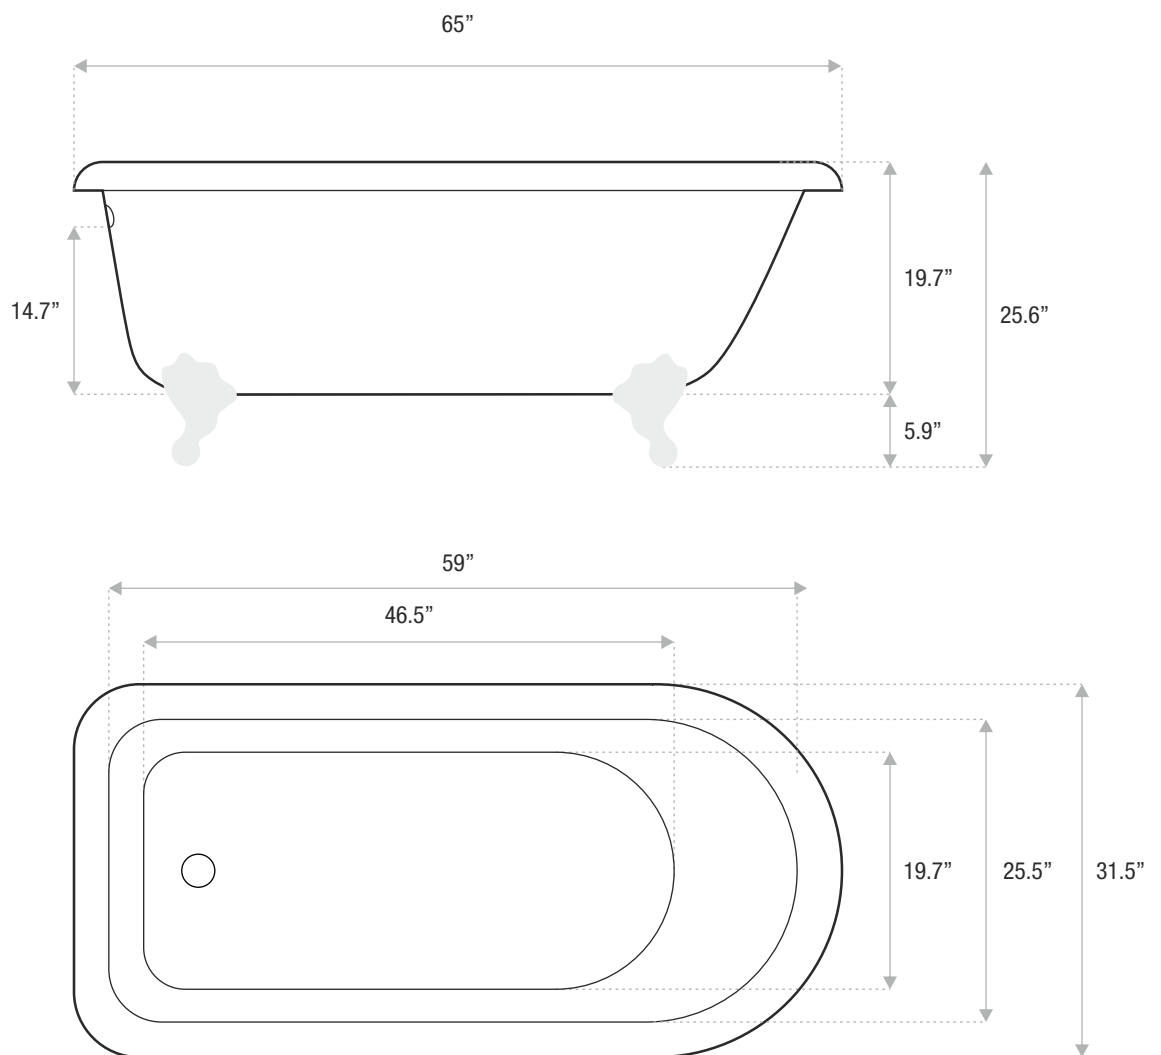

Sizes
53x30x24.8
56x30.7x25
59x31.5x26
62x31.5x26
65x31.5x26

DETAILS

- **Shape:** flat top
- **Type:** acrylic
- **Finish:** high gloss
- **Freestanding:** yes
- **Drop-in:** no
- **Skirted:** no
- **Water jets:** no
- **Air jets:** yes
- **Empty weight:** 139
- **Gallons to fill:** 49
- **Faucet type:** floor / wall / deck
- **Special colors and finishes:** yes

JETSTREAM WORKS

Sizes

53x30x24.8

56x30.7x25

59x31.5x26

62x31.5x26

65x31.5x26

DETAILS

- **Shape:** flat top
- **Type:** acrylic
- **Finish:** high gloss
- **Freestanding:** yes
- **Drop-in:** no
- **Skirted:** no
- **Water jets:** no
- **Air jets:** yes
- **Empty weight:** 147
- **Gallons to fill:** 53
- **Faucet type:** floor / wall / deck
- **Special colors and finishes:** yes