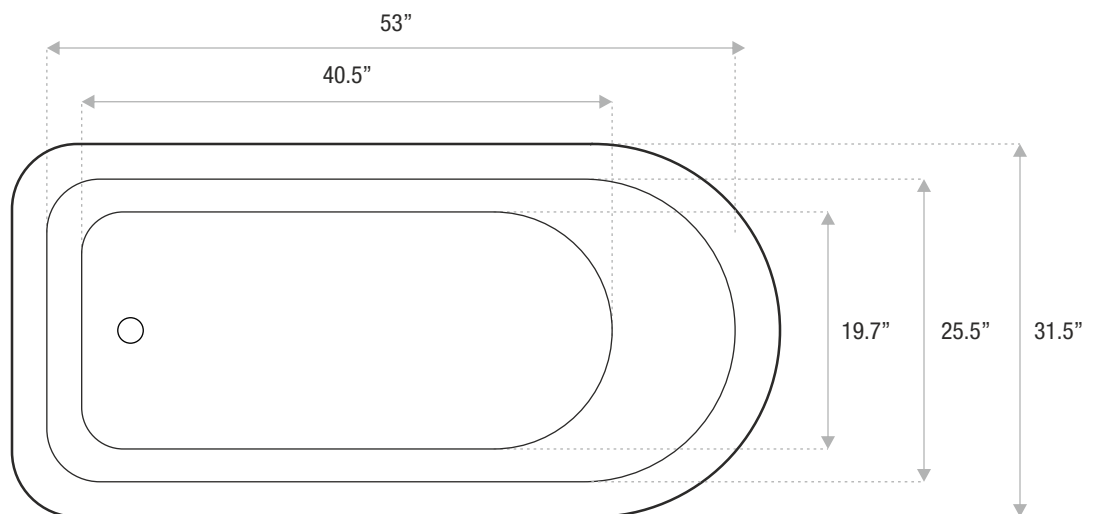

Drain and waste overflow sold separately. Faucet sold separately.

JETSTREAM WORKS

Sizes

53x30x24.8

56x30.7x25

59x31.5x25

62x31.5x26

65x31.5x26

DETAILS

- **Shape:** slipper
- **Type:** acrylic
- **Finish:** high gloss
- **Freestanding:** yes
- **Drop-in:** no
- **Skirted:** no
- **Water jets:** no
- **Air jets:** yes
- **Empty weight:** 139
- **Gallons to fill:** 49
- **Faucet type:** floor / wall / deck
- **Special colors and finishes:** yes