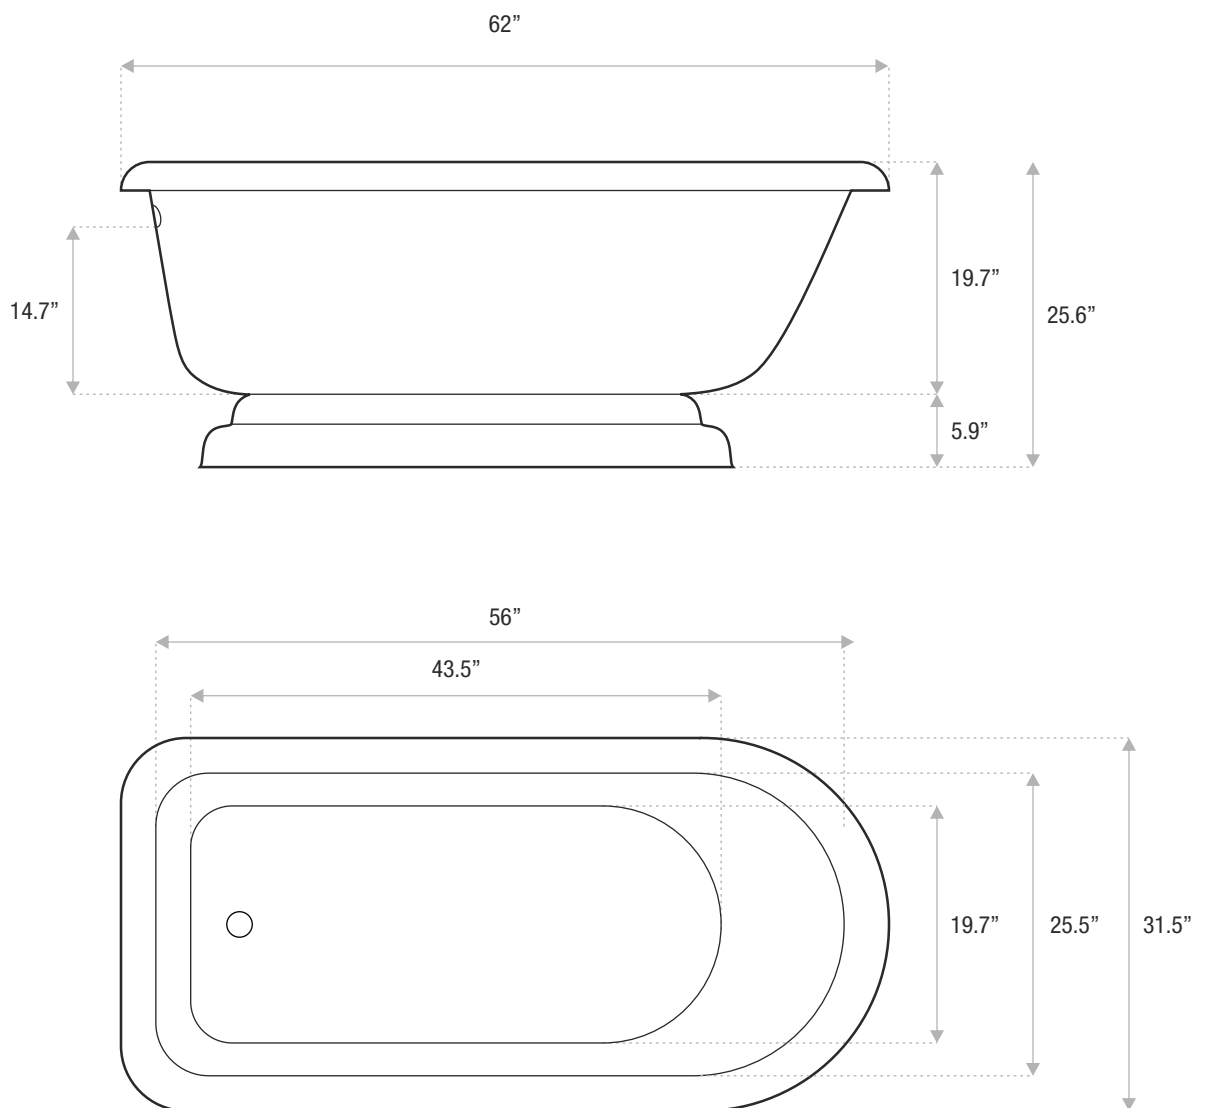

FLAT-TOP

PEDESTAL

62 x 31.5 x 25.6

A classic tub that is a perfect complement to a vintage-style bathroom. Add your own modern look with a pedestal. The Classic Flat-Top is an acrylic tub with an end drain.

Drain and waste overflow sold separately. Faucet sold separately.

JETSTREAM WORKS

Sizes

53x30x24.8

56x30.7x25

59x31.5x25

62x31.5x26

65x31.5x26

DETAILS

- **Shape:** slipper
- **Type:** acrylic
- **Finish:** high gloss
- **Freestanding:** yes
- **Drop-in:** no
- **Skirted:** no
- **Water jets:** no
- **Air jets:** yes
- **Empty weight:** 147
- **Gallons to fill:** 53
- **Faucet type:** floor / wall / deck
- **Special colors and finishes:** yes

Drain and waste overflow sold separately. Faucet sold separately.

Sizes
53x30x24.8
56x30.7x25
59x31.5x25
62x31.5x26
65x31.5x26

DETAILS

- **Shape:** slipper
- **Type:** acrylic
- **Finish:** high gloss
- **Freestanding:** yes
- **Drop-in:** no
- **Skirted:** no
- **Water jets:** no
- **Air jets:** yes
- **Empty weight:** 147
- **Gallons to fill:** 53
- **Faucet type:** floor / wall / deck
- **Special colors and finishes:** yes