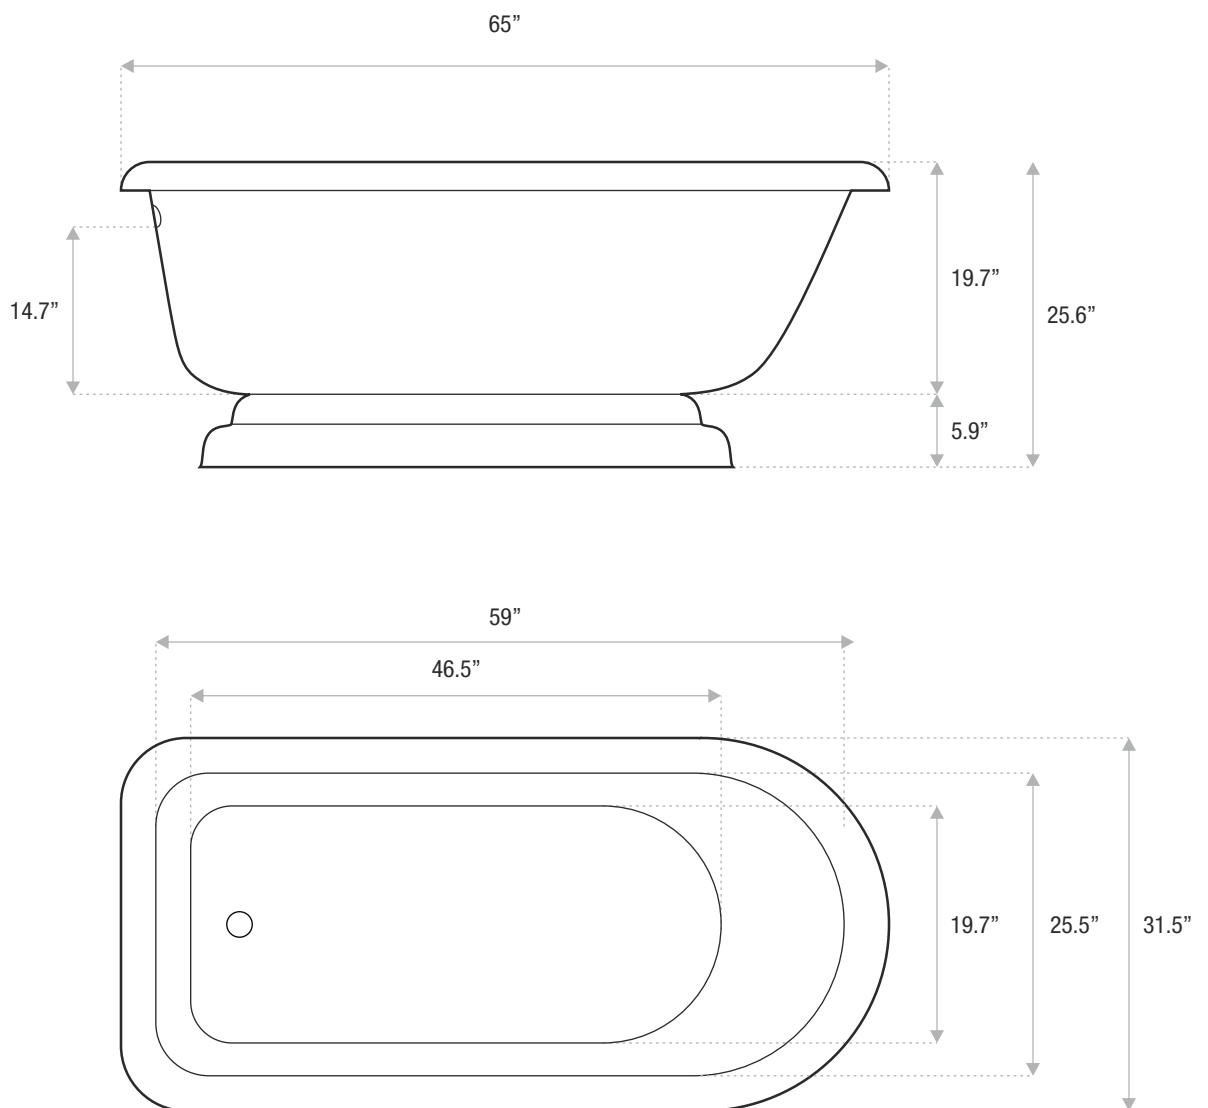

FLAT-TOP

PEDESTAL

53 x 30 x 24.8

A classic tub that is a perfect complement to a vintage-style bathroom. Add your own modern look with a pedestal. The Classic Flat-Top is an acrylic tub with an end drain.

DETAILS

- **Shape:** slipper
- **Type:** acrylic
- **Finish:** high gloss
- **Freestanding:** yes
- **Drop-in:** no
- **Skirted:** no
- **Water jets:** no
- **Air jets:** yes
- **Empty weight:** 147
- **Gallons to fill:** 53
- **Faucet type:** floor / wall / deck
- **Special colors and finishes:** yes

FLAT-TOP

PEDESTAL

65 x 31.5 x 25.6

A classic tub that is a perfect complement to a vintage-style bathroom. Add your own modern look with a pedestal. The Classic Flat-Top is an acrylic tub with an end drain.

Drain and waste overflow sold separately. Faucet sold separately.

Sizes
53x30x24.8
56x30.7x25
59x31.5x25
62x31.5x26
65x31.5x26

DETAILS

- **Shape:** slipper
- **Type:** acrylic
- **Finish:** high gloss
- **Freestanding:** yes
- **Drop-in:** no
- **Skirted:** no
- **Water jets:** no
- **Air jets:** yes
- **Empty weight:** 147
- **Gallons to fill:** 53
- **Faucet type:** floor / wall / deck
- **Special colors and finishes:** yes