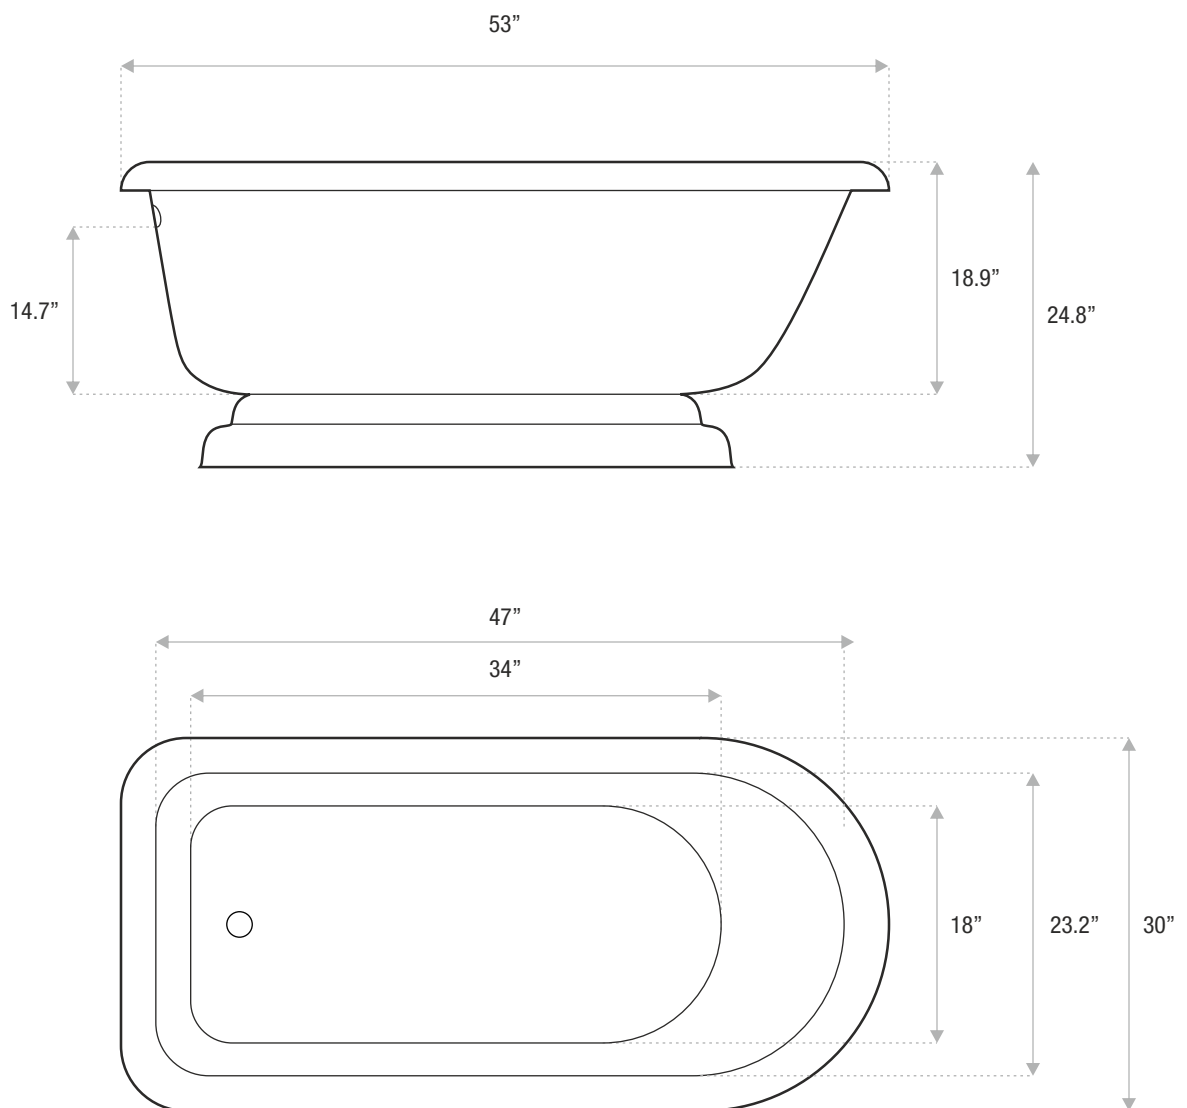

FLAT-TOP

PEDESTAL

53 x 30 x 24.8

A classic tub that is a perfect complement to a vintage-style bathroom. Add your own modern look with a pedestal. The Classic Flat-Top is an acrylic tub with an end drain.

Drain and waste overflow sold separately. Faucet sold separately.

JETSTREAM WORKS

Sizes

53x30x24.8

56x30.7x25

59x31.5x25

62x31.5x26

65x31.5x26

DETAILS

- **Shape:** slipper
- **Type:** acrylic
- **Finish:** high gloss
- **Freestanding:** yes
- **Drop-in:** no
- **Skirted:** no
- **Water jets:** no
- **Air jets:** yes
- **Empty weight:** 120
- **Gallons to fill:** 41
- **Faucet type:** floor / wall / deck
- **Special colors and finishes:** yes

FLAT-TOP

PEDESTAL

56 x 30.7 x 24.8

A classic tub that is a perfect complement to a vintage-style bathroom. Add your own modern look with a pedestal. The Classic Flat-Top is an acrylic tub with an end drain.