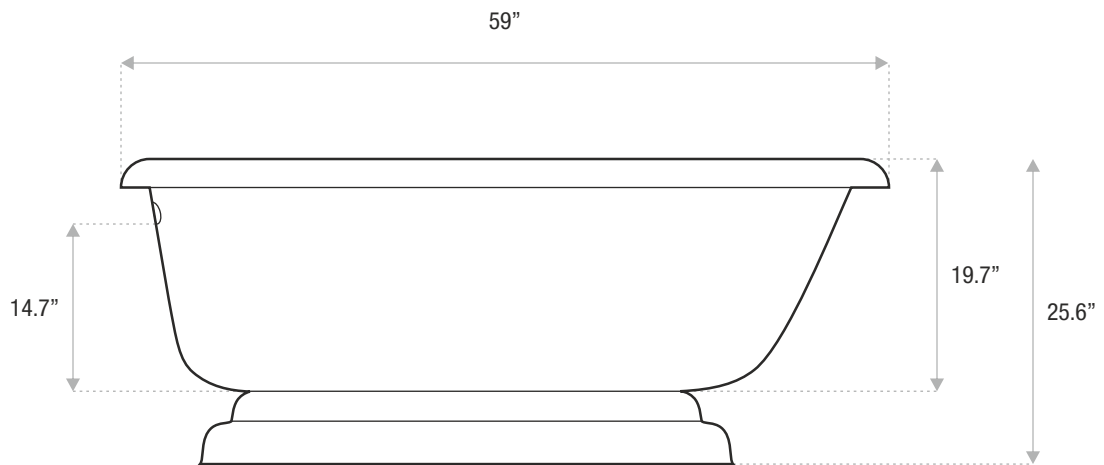

FLAT-TOP

PEDESTAL

59 x 31.5 x 25.6

A classic tub that is a perfect complement to a vintage-style bathroom. Add your own modern look with a pedestal. The Classic Flat-Top is an acrylic tub with an end drain.

Drain and waste overflow sold separately. Faucet sold separately.

JETSTREAM WORKS

Sizes

53x30x24.8

56x30.7x25

59x31.5x25

62x31.5x26

65x31.5x26

DETAILS

- **Shape:** slipper
- **Type:** acrylic
- **Finish:** high gloss
- **Freestanding:** yes
- **Drop-in:** no
- **Skirted:** no
- **Water jets:** no
- **Air jets:** yes
- **Empty weight:** 139
- **Gallons to fill:** 49
- **Faucet type:** floor / wall / deck
- **Special colors and finishes:** yes

Drain and waste overflow sold separately. Faucet sold separately.

Sizes
53x30x24.8
56x30.7x25
59x31.5x25
62x31.5x26
65x31.5x26

DETAILS

- **Shape:** slipper
- **Type:** acrylic
- **Finish:** high gloss
- **Freestanding:** yes
- **Drop-in:** no
- **Skirted:** no
- **Water jets:** no
- **Air jets:** yes
- **Empty weight:** 147
- **Gallons to fill:** 53
- **Faucet type:** floor / wall / deck
- **Special colors and finishes:** yes