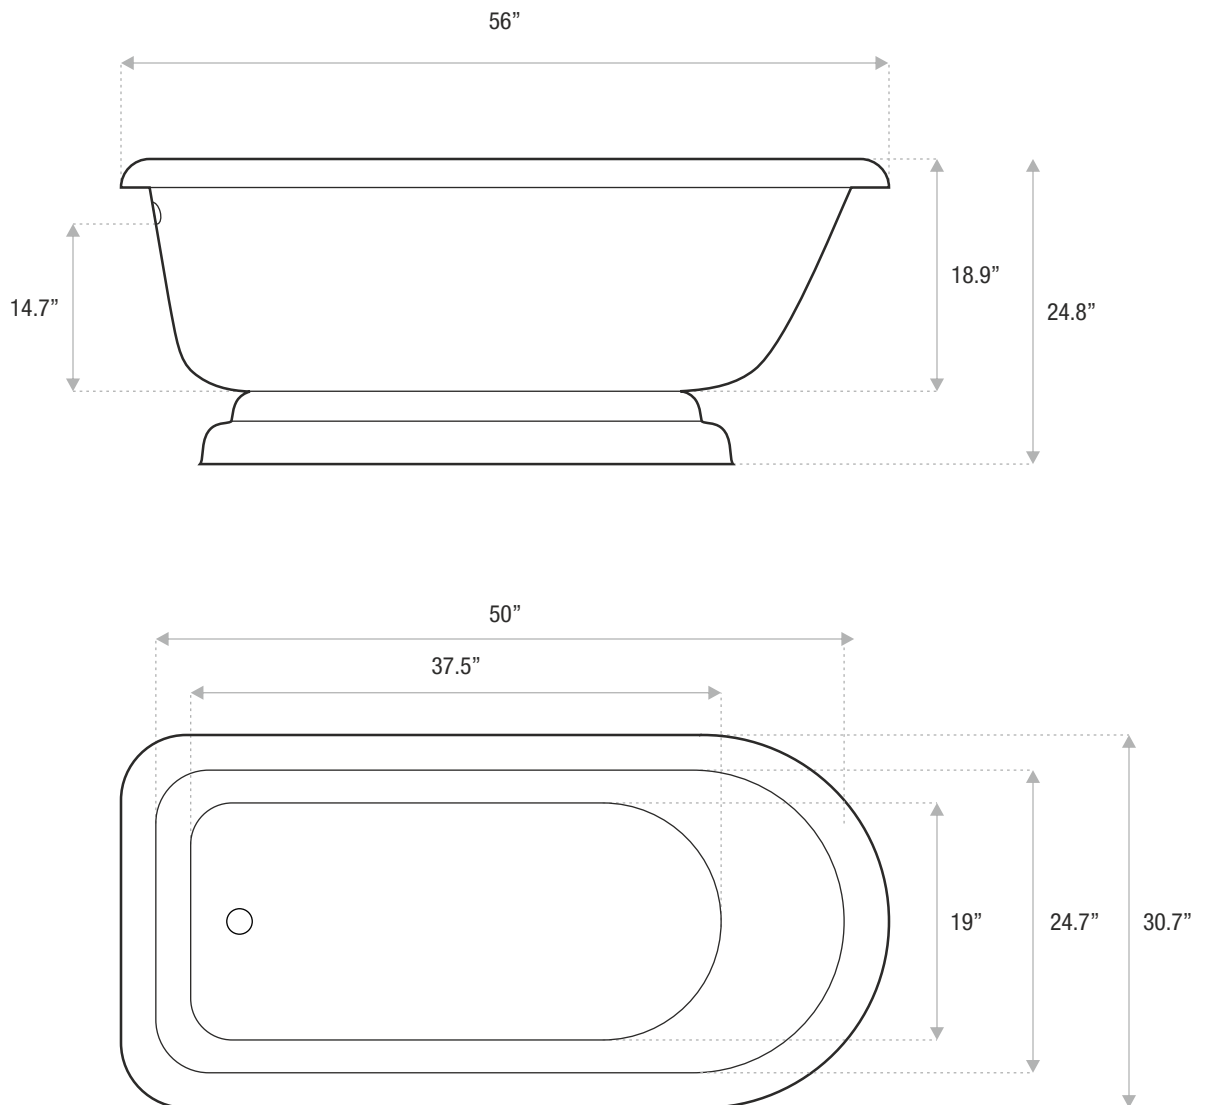

FLAT-TOP

PEDESTAL

53 x 30 x 24.8

A classic tub that is a perfect complement to a vintage-style bathroom. Add your own modern look with a pedestal. The Classic Flat-Top is an acrylic tub with an end drain.

FLAT-TOP

PEDESTAL

56 x 30.7 x 24.8

A classic tub that is a perfect complement to a vintage-style bathroom. Add your own modern look with a pedestal. The Classic Flat-Top is an acrylic tub with an end drain.

Drain and waste overflow sold separately. Faucet sold separately.

JETSTREAM WORKS

Sizes

53x30x24.8

56x30.7x25

59x31.5x25

62x31.5x26

65x31.5x26

DETAILS

- **Shape:** slipper
- **Type:** acrylic
- **Finish:** high gloss
- **Freestanding:** yes
- **Drop-in:** no
- **Skirted:** no
- **Water jets:** no
- **Air jets:** yes
- **Empty weight:** 132
- **Gallons to fill:** 45
- **Faucet type:** floor / wall / deck
- **Special colors and finishes:** yes