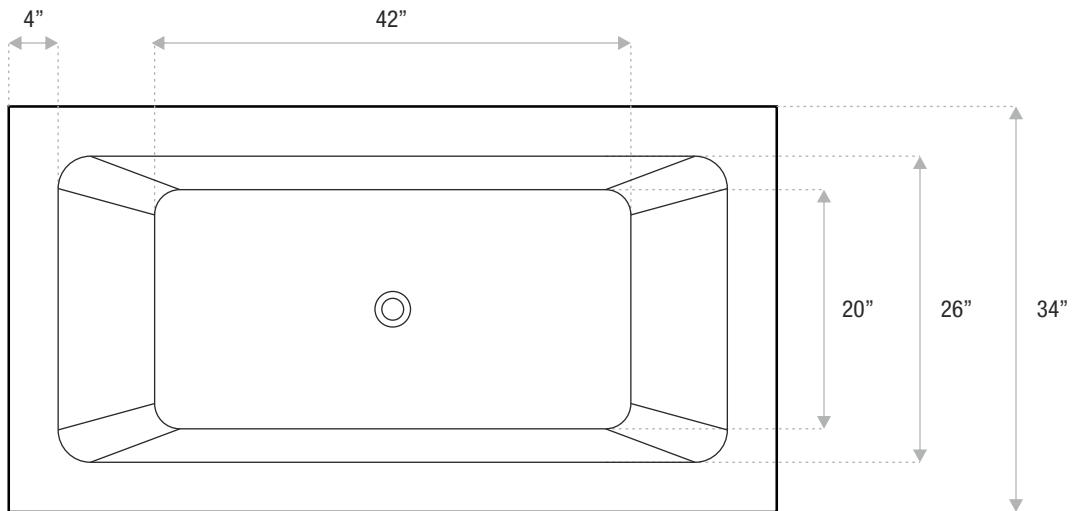

59x34x24

67x34x24

73x34x24

DETAILS

- **Shape:** wide rim rectangle
- **Type:** acrylic
- **Finish:** gloss
- **Freestanding:** yes
- **Drop-in:** yes
- **Skirted:** no
- **Water jets:** yes
- **Air jets:** yes
- **Empty weight:** 126
- **Gallons to fill:** 68
- **Faucet type:** deck / floor / wall
- **Special colors and finishes:** yes

FLORIDA

MODERN FREESTANDING

67 x 34 x 24

Relax into a feeling of Zen with this modern rectangular tub. The wide rim adds a unique look to any bathroom and can accommodate a deck-mount faucet.

Sizes

59x34x24

67x34x24

73x34x24

Includes drain and waste overflow in your finish choice / Faucet sold separately

DETAILS

- **Shape:** wide rim rectangle
- **Type:** acrylic
- **Finish:** gloss
- **Freestanding:** yes
- **Drop-in:** yes
- **Skirted:** no
- **Water jets:** yes
- **Air jets:** yes
- **Empty weight:** 126
- **Gallons to fill:** 68
- **Faucet type:** deck / floor / wall
- **Special colors and finishes:** yes

FLORIDA

MODERN FREESTANDING

73 x 34 x 24

Relax into a feeling of Zen with this modern rectangular tub. The wide rim adds a unique look to any bathroom and can accommodate a deck-mount faucet.

Sizes

59x34x24