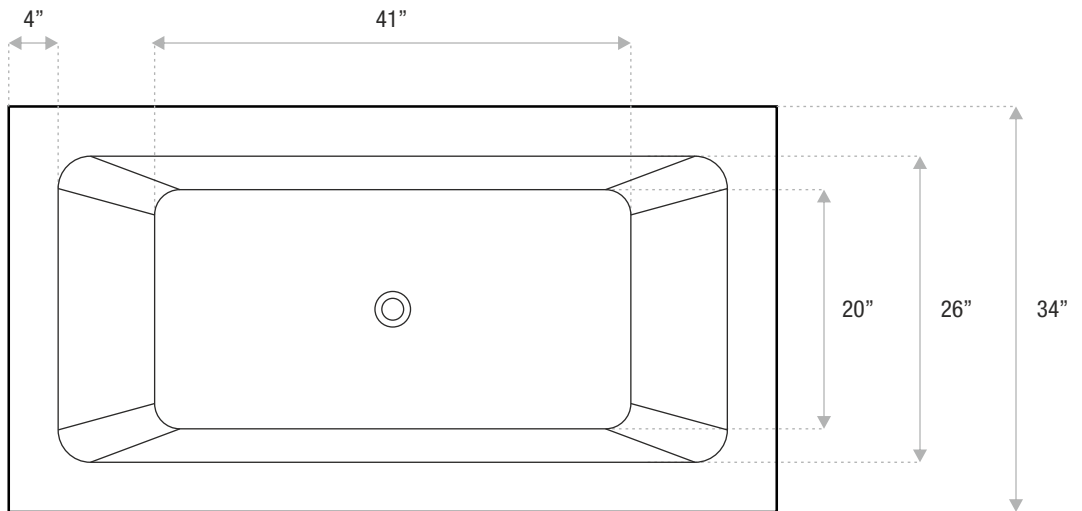

FLORIDA

MODERN FREESTANDING

59 x 34 x 24

Relax into a feeling of Zen with this modern rectangular tub. The wide rim adds a unique look to any bathroom and can accommodate a deck-mount faucet.

Sizes

Includes drain and waste overflow in your finish choice / Faucet sold separately

59x34x24

67x34x24

73x34x24

DETAILS

- **Shape:** wide rim rectangle
- **Type:** acrylic
- **Finish:** gloss
- **Freestanding:** yes
- **Drop-in:** yes
- **Skirted:** no
- **Water jets:** yes
- **Air jets:** yes
- **Empty weight:** 126
- **Gallons to fill:** 68
- **Faucet type:** deck / floor / wall
- **Special colors and finishes:** yes

FLORIDA

MODERN FREESTANDING

67 x 34 x 24

Relax into a feeling of Zen with this modern rectangular tub. The wide rim adds a unique look to any bathroom and can accommodate a deck-mount faucet.

Sizes

59x34x24

FLORIDA

MODERN FREESTANDING

73 x 34 x 24

Relax into a feeling of Zen with this modern rectangular tub. The wide rim adds a unique look to any bathroom and can accommodate a deck-mount faucet.

Sizes

59x34x24