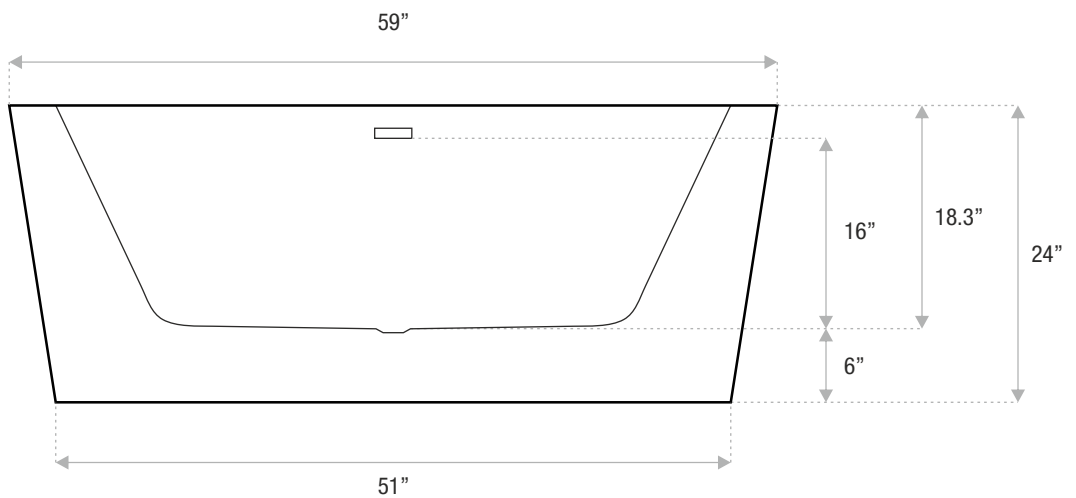

FLORIDA

MODERN FREESTANDING

59 x 34 x 24

Relax into a feeling of Zen with this modern rectangular tub. The wide rim adds a unique look to any bathroom and can accommodate a deck-mount faucet.

Sizes

Includes drain and waste overflow in your finish choice / Faucet sold separately

59x34x24

67x34x24

73x34x24

DETAILS

- **Shape:** wide rim rectangle
- **Type:** acrylic
- **Finish:** gloss
- **Freestanding:** yes
- **Drop-in:** yes
- **Skirted:** no
- **Water jets:** yes
- **Air jets:** yes
- **Empty weight:** 126
- **Gallons to fill:** 68
- **Faucet type:** deck / floor / wall
- **Special colors and finishes:** yes

FLORIDA

MODERN FREESTANDING

67 x 34 x 24

Relax into a feeling of Zen with this modern rectangular tub. The wide rim adds a unique look to any bathroom and can accommodate a deck-mount faucet.

Sizes

59x34x24

FLORIDA

MODERN FREESTANDING

73 x 34 x 24

Relax into a feeling of Zen with this modern rectangular tub. The wide rim adds a unique look to any bathroom and can accommodate a deck-mount faucet.

Sizes

59x34x24