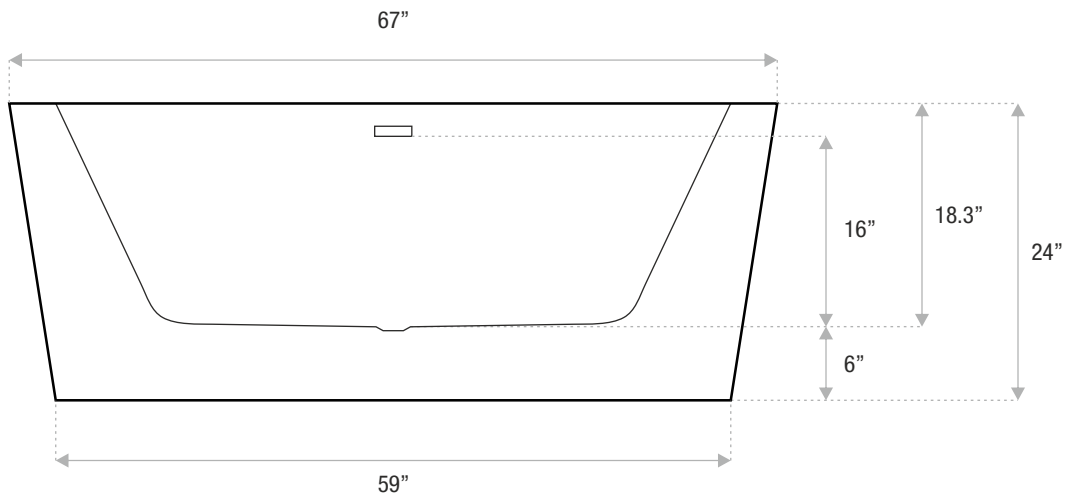

59x34x24

67x34x24

73x34x24

DETAILS

- **Shape:** wide rim rectangle
- **Type:** acrylic
- **Finish:** gloss
- **Freestanding:** yes
- **Drop-in:** yes
- **Skirted:** no
- **Water jets:** yes
- **Air jets:** yes
- **Empty weight:** 126
- **Gallons to fill:** 68
- **Faucet type:** deck / floor / wall
- **Special colors and finishes:** yes

FLORIDA

MODERN FREESTANDING

67 x 34 x 24

Relax into a feeling of Zen with this modern rectangular tub. The wide rim adds a unique look to any bathroom and can accommodate a deck-mount faucet.

Sizes

59x34x24

67x34x24

73x34x24

Includes drain and waste overflow in your finish choice / Faucet sold separately

DETAILS

- **Shape:** wide rim rectangle
- **Type:** acrylic
- **Finish:** gloss
- **Freestanding:** yes
- **Drop-in:** yes
- **Skirted:** no
- **Water jets:** yes
- **Air jets:** yes
- **Empty weight:** 126
- **Gallons to fill:** 68
- **Faucet type:** deck / floor / wall
- **Special colors and finishes:** yes