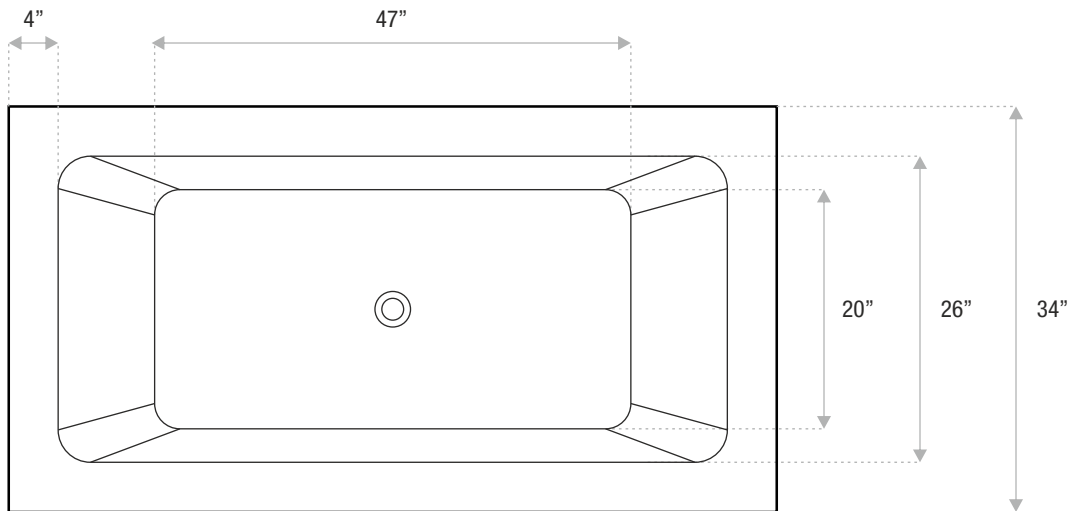

59x34x24

67x34x24

73x34x24

DETAILS

- **Shape:** wide rim rectangle
- **Type:** acrylic
- **Finish:** gloss
- **Freestanding:** yes
- **Drop-in:** yes
- **Skirted:** no
- **Water jets:** yes
- **Air jets:** yes
- **Empty weight:** 126
- **Gallons to fill:** 68
- **Faucet type:** deck / floor / wall
- **Special colors and finishes:** yes

67x34x24

73x34x24

Includes drain and waste overflow in your finish choice / Faucet sold separately

DETAILS

- **Shape:** wide rim rectangle
- **Type:** acrylic
- **Finish:** gloss
- **Freestanding:** yes
- **Drop-in:** yes
- **Skirted:** no
- **Water jets:** yes
- **Air jets:** yes
- **Empty weight:** 126
- **Gallons to fill:** 68
- **Faucet type:** deck / floor / wall
- **Special colors and finishes:** yes

FLORIDA

MODERN FREESTANDING

73 x 34 x 24

Relax into a feeling of Zen with this modern rectangular tub. The wide rim adds a unique look to any bathroom and can accommodate a deck-mount faucet.

Sizes

59x34x24

67x34x24

73x34x24

Includes drain and waste overflow in your finish choice / Faucet sold separately

DETAILS

- **Shape:** wide rim rectangle
- **Type:** acrylic
- **Finish:** gloss
- **Freestanding:** yes
- **Drop-in:** yes
- **Skirted:** no
- **Water jets:** yes
- **Air jets:** yes
- **Empty weight:** 138
- **Gallons to fill:** 79
- **Faucet type:** deck / floor / wall
- **Special colors and finishes:** yes