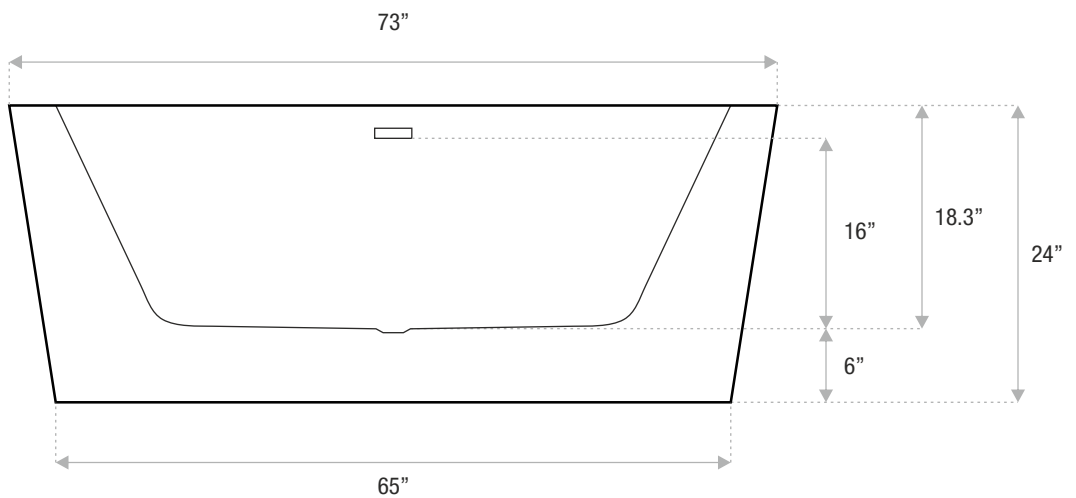

67x34x24

73x34x24

Includes drain and waste overflow in your finish choice / Faucet sold separately

DETAILS

- **Shape:** wide rim rectangle
- **Type:** acrylic
- **Finish:** gloss
- **Freestanding:** yes
- **Drop-in:** yes
- **Skirted:** no
- **Water jets:** yes
- **Air jets:** yes
- **Empty weight:** 126
- **Gallons to fill:** 68
- **Faucet type:** deck / floor / wall
- **Special colors and finishes:** yes

FLORIDA

MODERN FREESTANDING

73 x 34 x 24

Relax into a feeling of Zen with this modern rectangular tub. The wide rim adds a unique look to any bathroom and can accommodate a deck-mount faucet.

Sizes

59x34x24

67x34x24

73x34x24

Includes drain and waste overflow in your finish choice / Faucet sold separately

DETAILS

- **Shape:** wide rim rectangle
- **Type:** acrylic
- **Finish:** gloss
- **Freestanding:** yes
- **Drop-in:** yes
- **Skirted:** no
- **Water jets:** yes
- **Air jets:** yes
- **Empty weight:** 138
- **Gallons to fill:** 79
- **Faucet type:** deck / floor / wall
- **Special colors and finishes:** yes