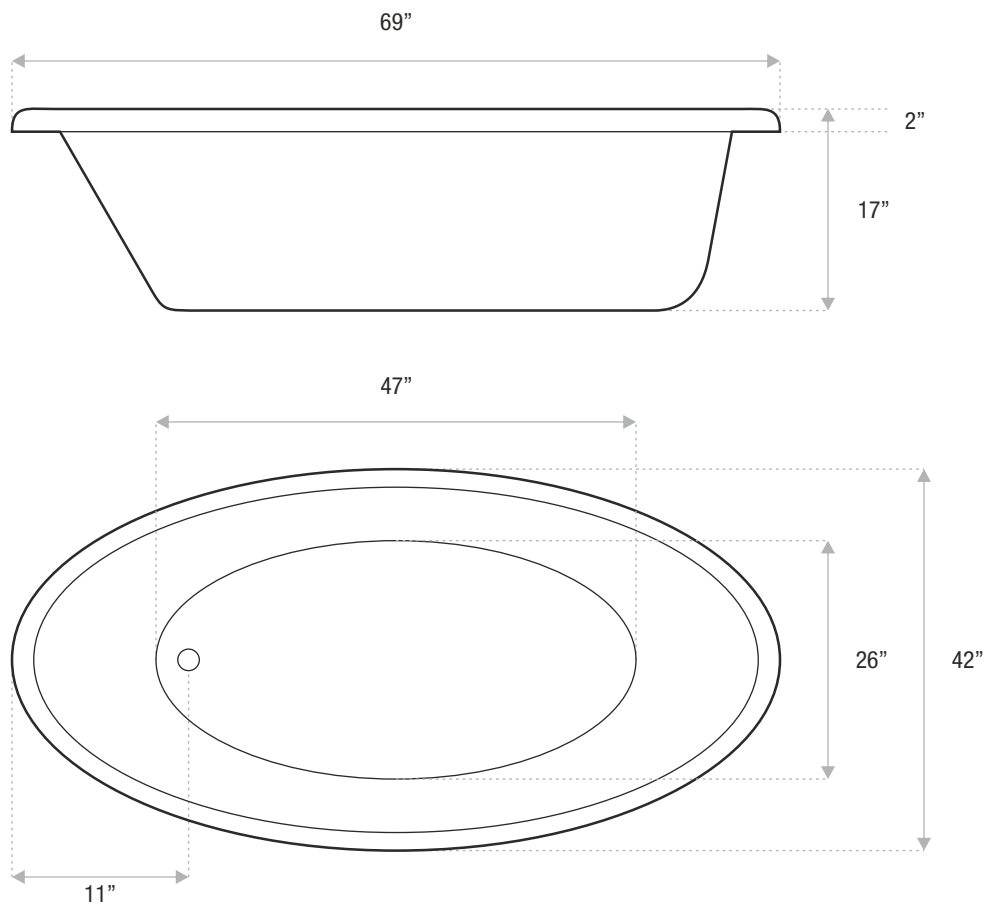

J - 5

DROP IN TUBS

69 x 42 x 17

The Kauai is a smooth, oval-shaped tub with no deck for an interesting drop-in look. This drop-in tub is a sturdy high gloss composite construction, available with air or water jets. Heat exchange system is available.

DETAILS

- Shape: oval
- Type: gelcoat
- Finish: high gloss
- Freestanding: no
- Drop-in: yes
- Skirted: no
- Water jets: yes
- Air jets: yes
- Empty weight: 79
- Gallons to fill: 60
- Faucet type: deck / wall
- Special colors and finishes: no