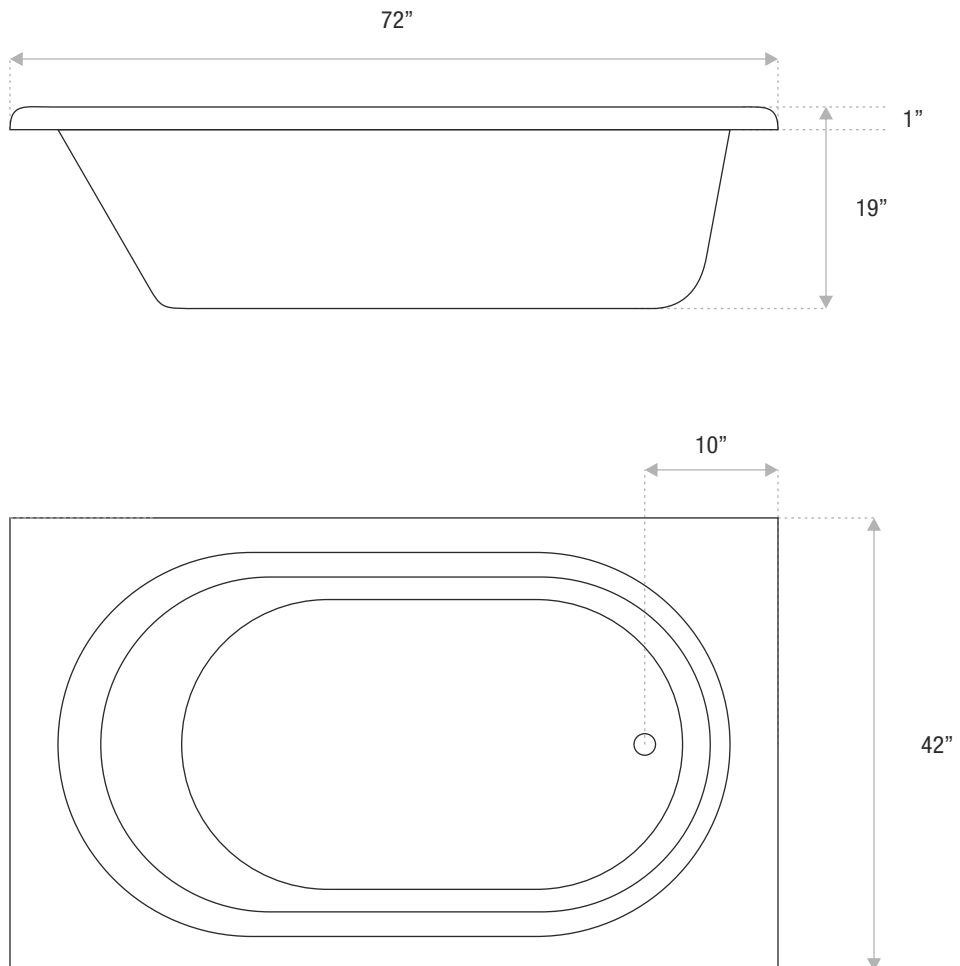

J - 9

DROP IN TUBS

72 x 42 x 19

The perfect drop-in tub for relaxing and soothing tired muscles. This tub is a sturdy high gloss composite construction, available as a soaking tub with air or water jets. Heat exchange system is available.

DETAILS

- **Shape:** rectangle
- **Type:** gelcoat
- **Finish:** high gloss
- **Freestanding:** no
- **Drop-in:** yes
- **Skirted:** no
- **Water jets:** yes
- **Air jets:** yes
- **Empty weight:** 83
- **Gallons to fill:** 60
- **Faucet type:** deck / wall
- **Special colors and finishes:** no