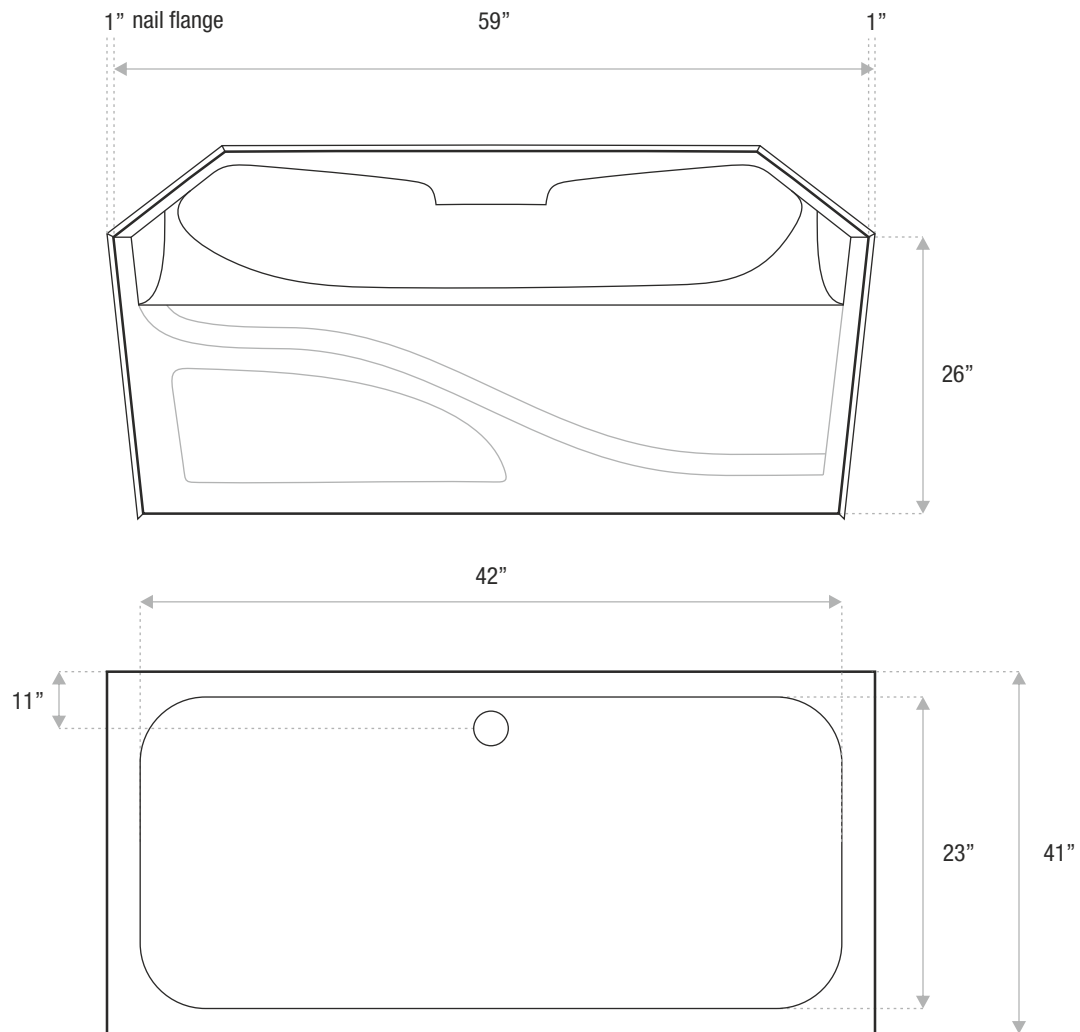

J - 2

GARDEN TUB

60 x 42 x 26

Large, deep, comfortable tub that you will love relaxing in after a long day. This tub is a sturdy high gloss composite construction, available as a soaking tub with air or water jets.

Heat exchange system is available. In addition, a removable access panel for easy inspections and service on the tub's jets can be provided.

JETSTREAM WORKS

DETAILS

- **Shape:** garden tub w/front
- **Type:** gelcoat
- **Finish:** high gloss
- **Freestanding:** no
- **Drop-in:** no
- **Skirted:** yes
- **Water jets:** yes
- **Air jets:** yes
- **Empty weight:** 87
- **Gallons to fill:** 70
- **Faucet type:** deck / wall
- **Special colors and finishes:** no