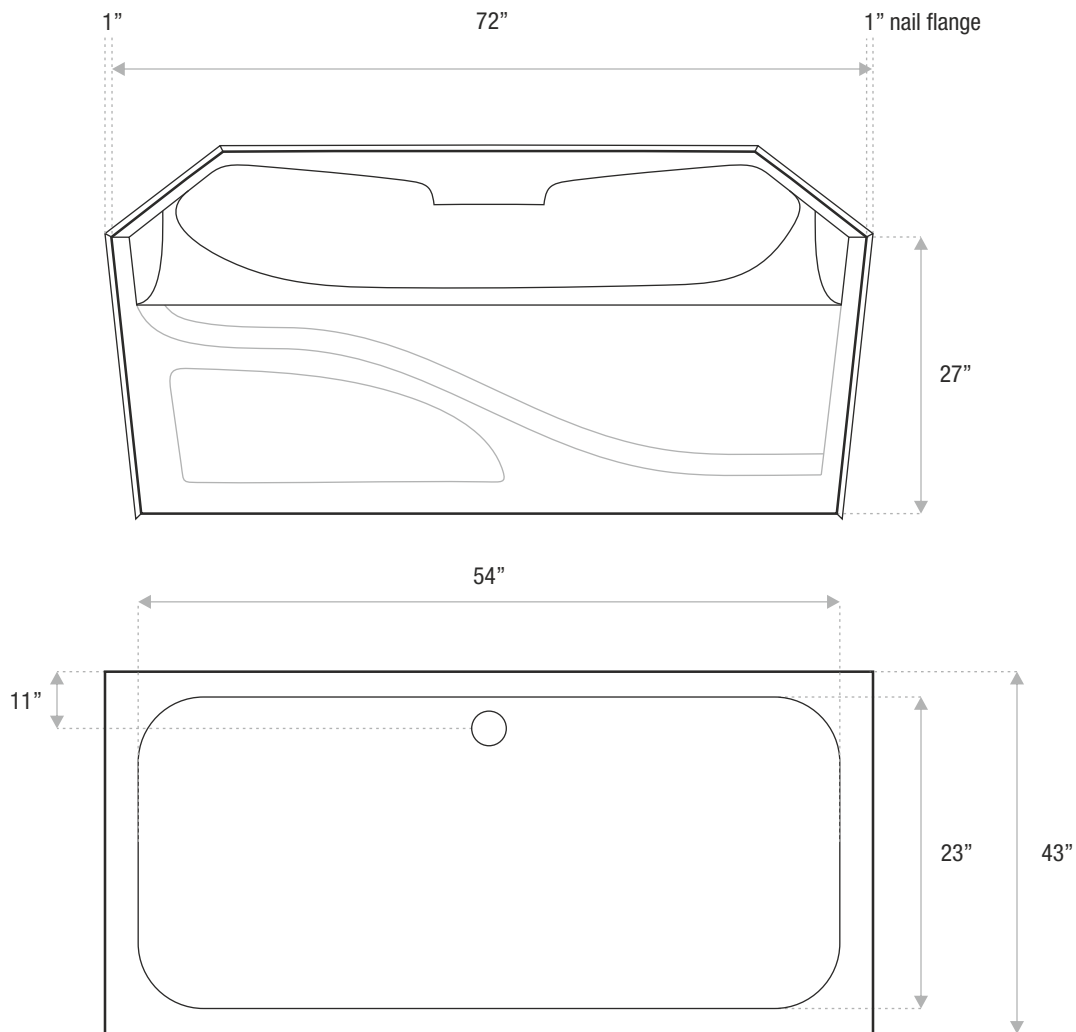

# J - 3

GARDEN TUB

72 x 42 x 27

Huge, comfortable, rectangular soaking tub with easy installation, so you'll be enjoying your new tub in no time. This tub is a sturdy high gloss composite construction, available with air or water jets. Heat exchange system is available. In addition, a removable access panel for easy inspections and service on the tub's jets can be provided.

## DETAILS

- **Shape:** garden tub w/front
- **Type:** gelcoat
- **Finish:** high gloss
- **Freestanding:** no
- **Drop-in:** no
- **Skirted:** yes
- **Water jets:** yes
- **Air jets:** yes
- **Empty weight:** 97
- **Gallons to fill:** 80
- **Faucet type:** deck / wall
- **Special colors and finishes:** no