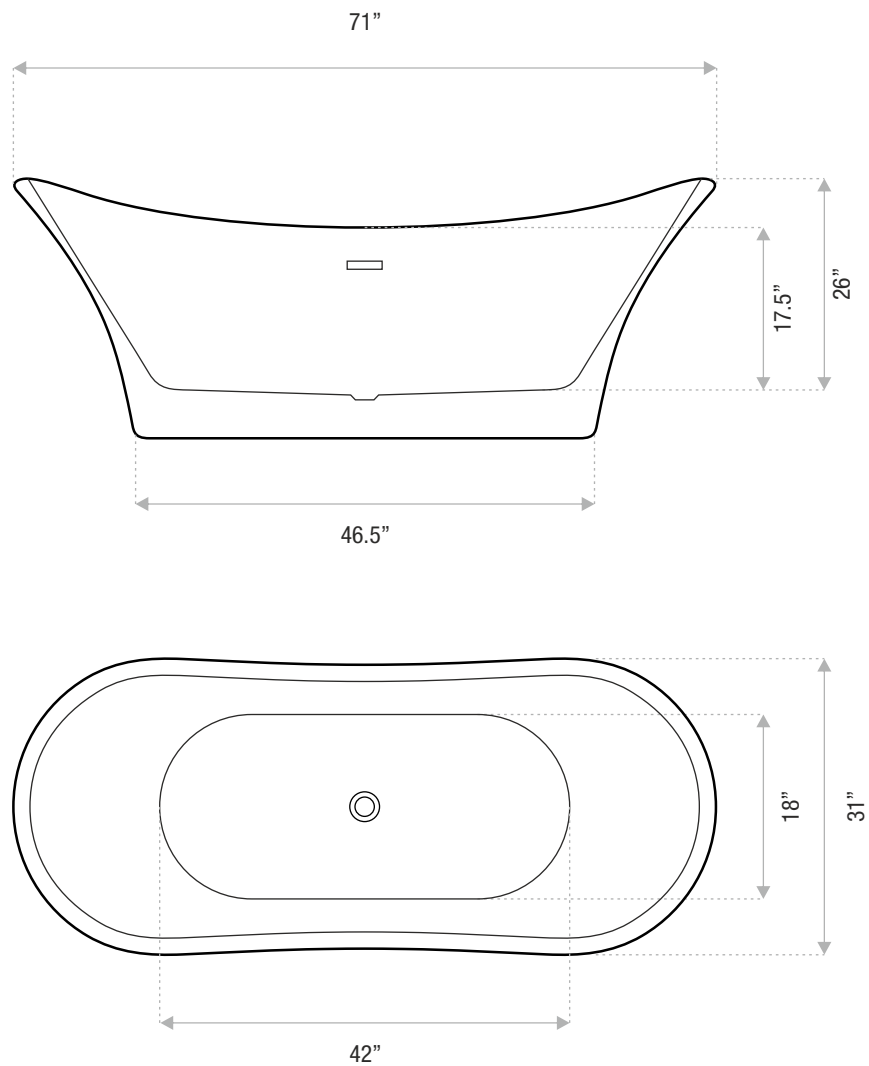

KATE

MODERN FREESTANDING

71 x 31 x 26

A seamless, oval-shaped, extremely unique tub with a modern aesthetic. Kate is an acrylic freestanding tub.

Includes drain and waste overflow in your finish choice / Faucet sold separately

DETAILS

- **Shape:** curve top oval
- **Type:** acrylic
- **Finish:** gloss
- **Freestanding:** yes
- **Drop-in:** no
- **Skirted:** no
- **Water jets:** no
- **Air jets:** yes
- **Empty weight:** 95
- **Gallons to fill:** 80
- **Faucet type:** floor / deck
- **Special colors and finishes:** yes