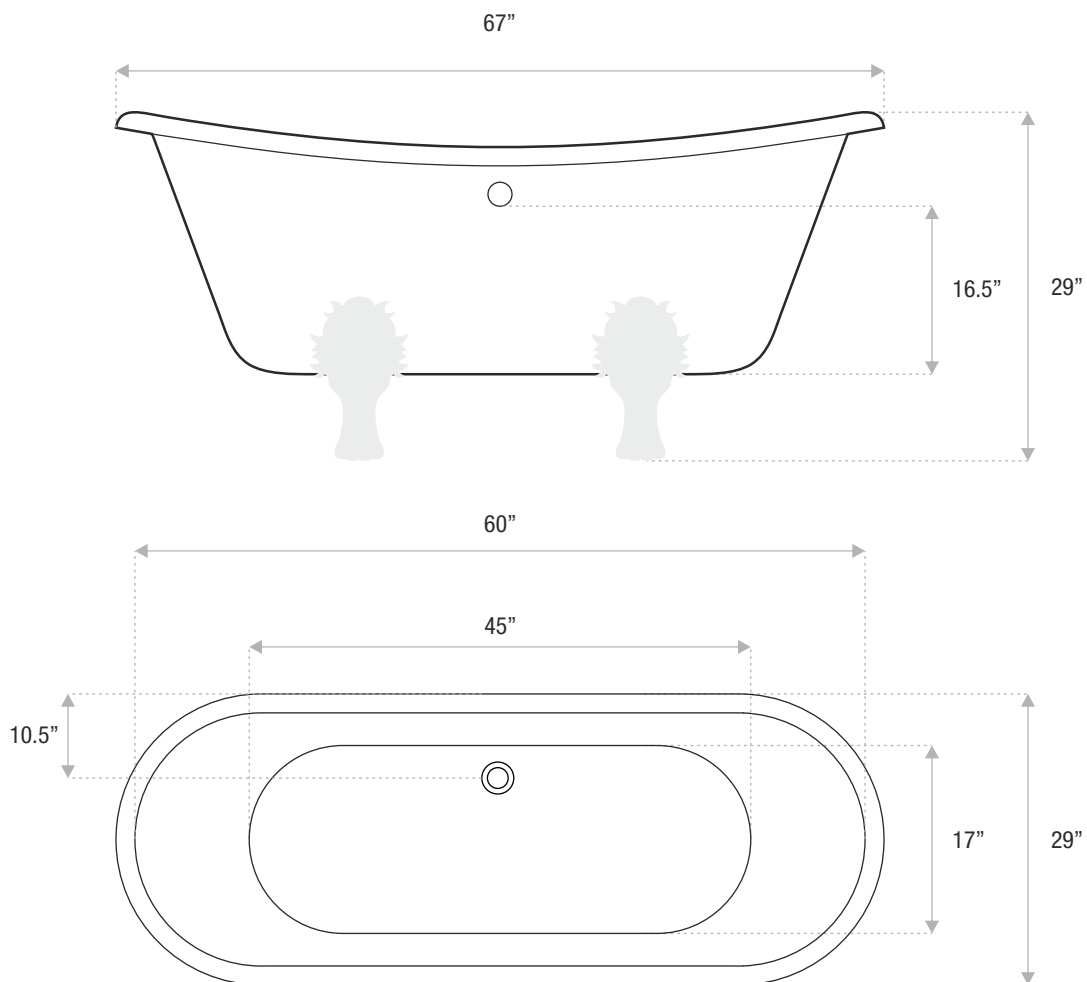

LANIER

COPPER PATINATED CAST IRON TUB

For a truly unique, old-world style for your bathroom, the Copper Patinated Cast Iron Tub is a perfect choice. This bateau tub has a beautiful copper patina exterior and cast iron high gloss interior. Chrome feet come standard with this tub – other finishes have an additional cost. The Copper Patinated Cast Iron Tub is available as a soaker tub. Other sizes and shapes available in this finish upon request.

JETSTREAM WORKS

Size

67 x 29 x 29

Drain and waste overflow sold separately.
Faucet sold separately.

DETAILS

- **shape:** bateau
- **type:** cast iron
- **finish ext.:** copper patinate
- **finish int.:** high gloss
- **Freestanding:** yes
- **Drop-in:** no
- **Skirted:** yes
- **Water jets:** no
- **Air jets:** yes
- **Empty weight:** 378
- **Gallons to fill:** 63
- **Faucet type:** floor / wall
- **Special colors and finishes:** yes