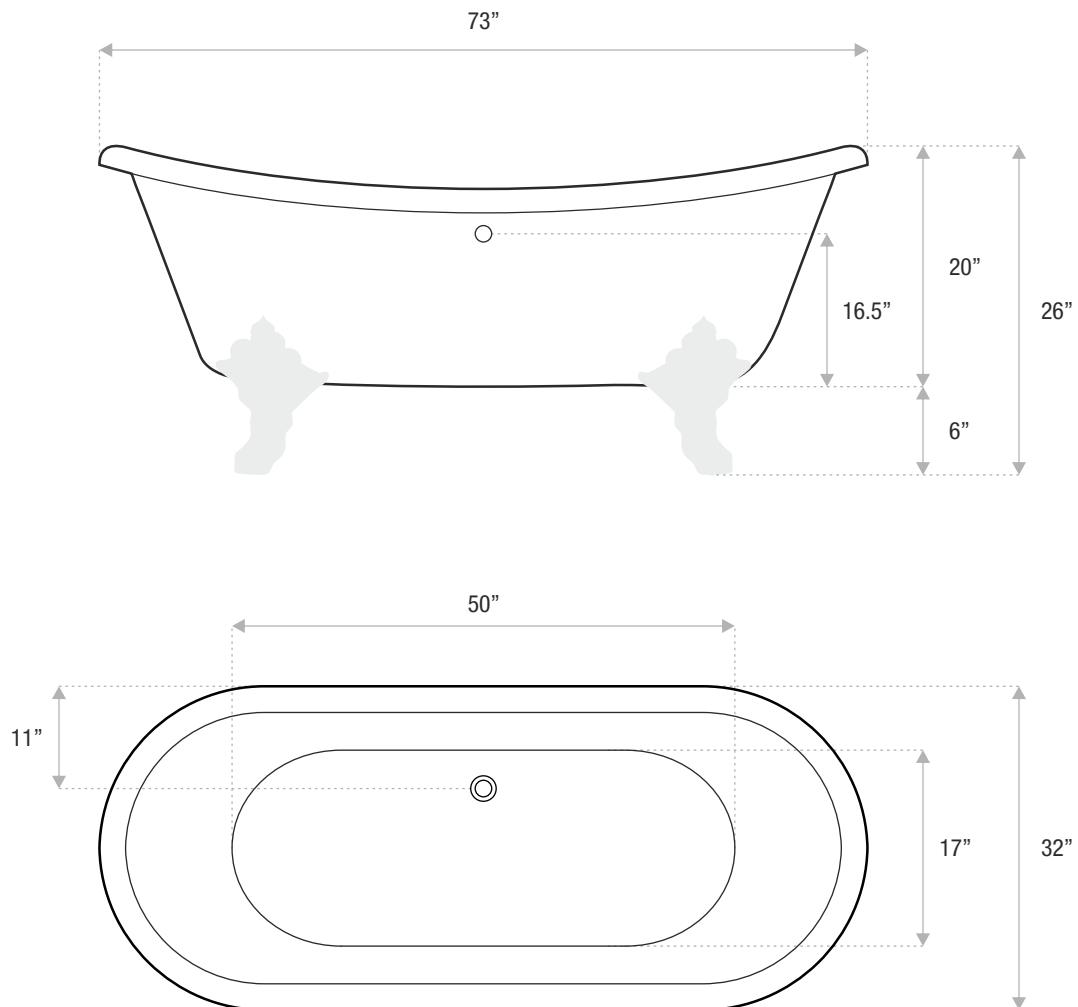

# NOAH

Antiqued Copper Leafing

66 x 30 x 25

Make a statement with this antique-style double bateau tub. The weather- and artificially-aged copper leafing on this double bateau tub make your bathroom unique and stylish. Chrome feet come standard with this tub – other finishes have an additional cost. The Antiqued Copper Leafing Double Bateau Tub is available as a soaker tub.

Drain and waste overflow sold separately. / Faucet sold separately.

## DETAILS

- **Shape:** bateau
- **Type:** cast iron
- **Finish ext:** antiqued copper
- **Finish int:** high gloss
- **Freestanding:** yes
- **Drop-in:** no
- **Skirted:** yes
- **Water jets:** no
- **Air jets:** yes
- **Empty weight:**
- **Gallons to fill:**
- **Faucet type:** floor / wall
- **Special colors and finishes:** no