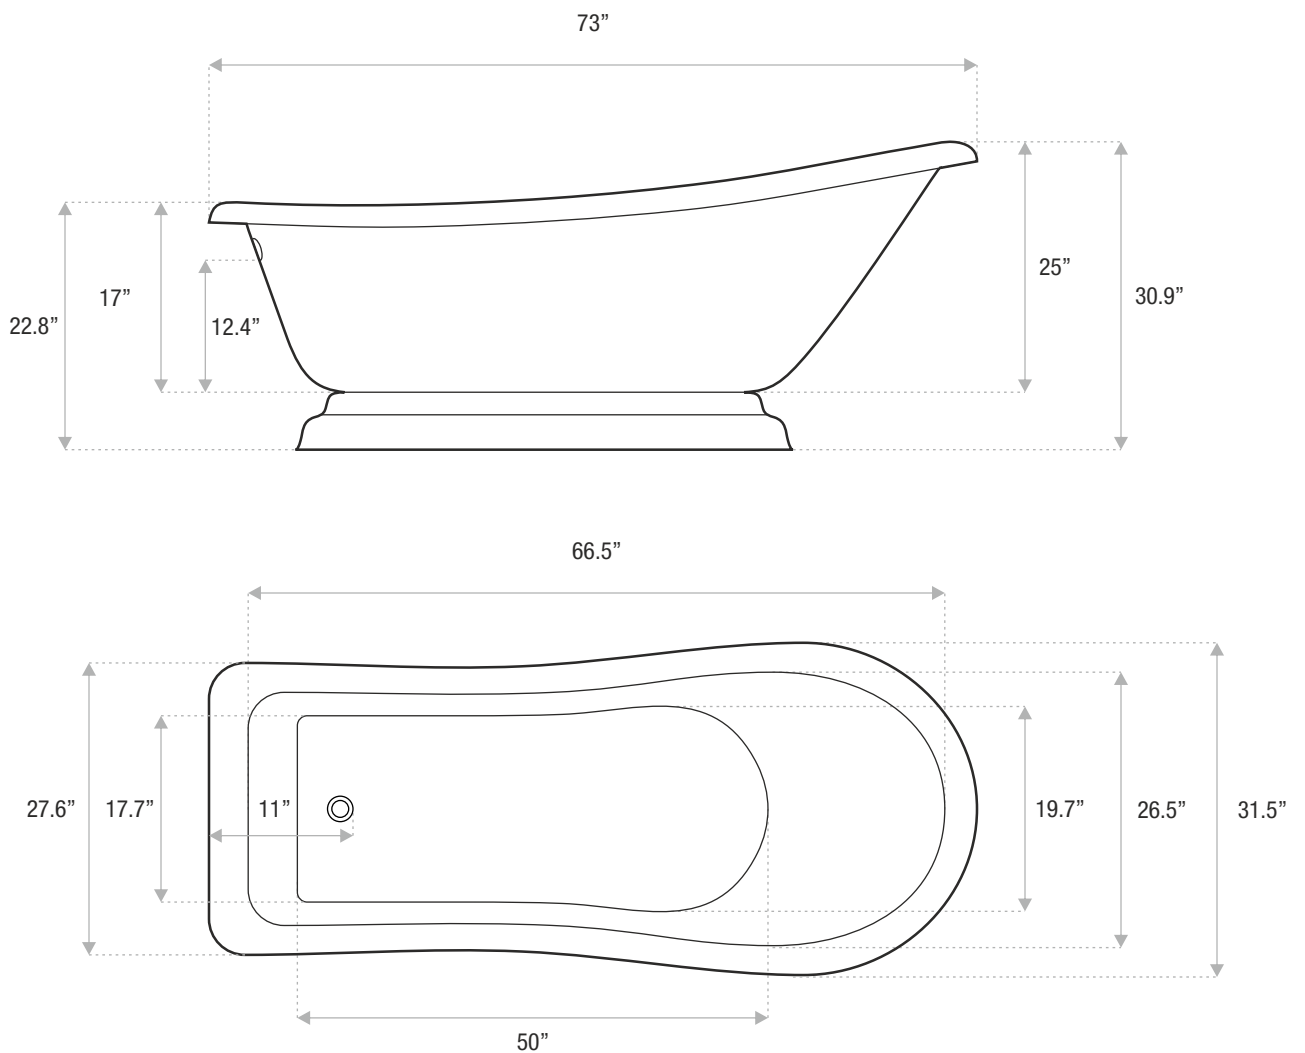

Drain and waste overflow sold separately. Faucet sold separately.

JETSTREAM WORKS

Sizes	57x31.5x28	59x30x29	67x31x30	73x31.5x31
-------	------------	-----------------	----------	------------

DETAILS

- **Shape:** slipper
- **Type:** acrylic
- **Finish:** high gloss
- **Freestanding:** yes
- **Drop-in:** no
- **Skirted:** no
- **Water jets:** no
- **Air jets:** yes
- **Empty weight:** 133
- **Gallons to fill:** 44
- **Faucet type:** floor / wall
- **Special colors and finishes:** yes

Drain and waste overflow sold separately. Faucet sold separately.

JETSTREAM WORKS

Sizes	57x31.5x28	59x30x29	67x31x30	73x31.5x31
-------	------------	----------	-----------------	------------

DETAILS

- Shape: slipper
- Type: acrylic
- Finish: high gloss
- Freestanding: yes
- Drop-in: no
- Skirted: no
- Water jets: no
- Air jets: yes
- Empty weight: 144
- Gallons to fill: 58
- Faucet type: floor / wall
- Special colors and finishes: yes

SINGLE SLIPPER

PEDESTAL

73 x 31.5 x 30.9

A distinctive tub that's great for any size bathroom. The Single Slipper is a single-person acrylic tub or with a sleek, modern pedestal. It's available as a soaker tub or with air jets.

Drain and waste overflow sold separately. Faucet sold separately.

JETSTREAM WORKS

Sizes	57x31.5x28	59x30x29	67x31x30	73x31.5x31
-------	------------	----------	----------	------------

DETAILS

- **Shape:** slipper
- **Type:** acrylic
- **Finish:** high gloss
- **Freestanding:** yes
- **Drop-in:** no
- **Skirted:** no
- **Water jets:** no
- **Air jets:** yes
- **Empty weight:** 160
- **Gallons to fill:** 66
- **Faucet type:** floor / wall
- **Special colors and finishes:** yes