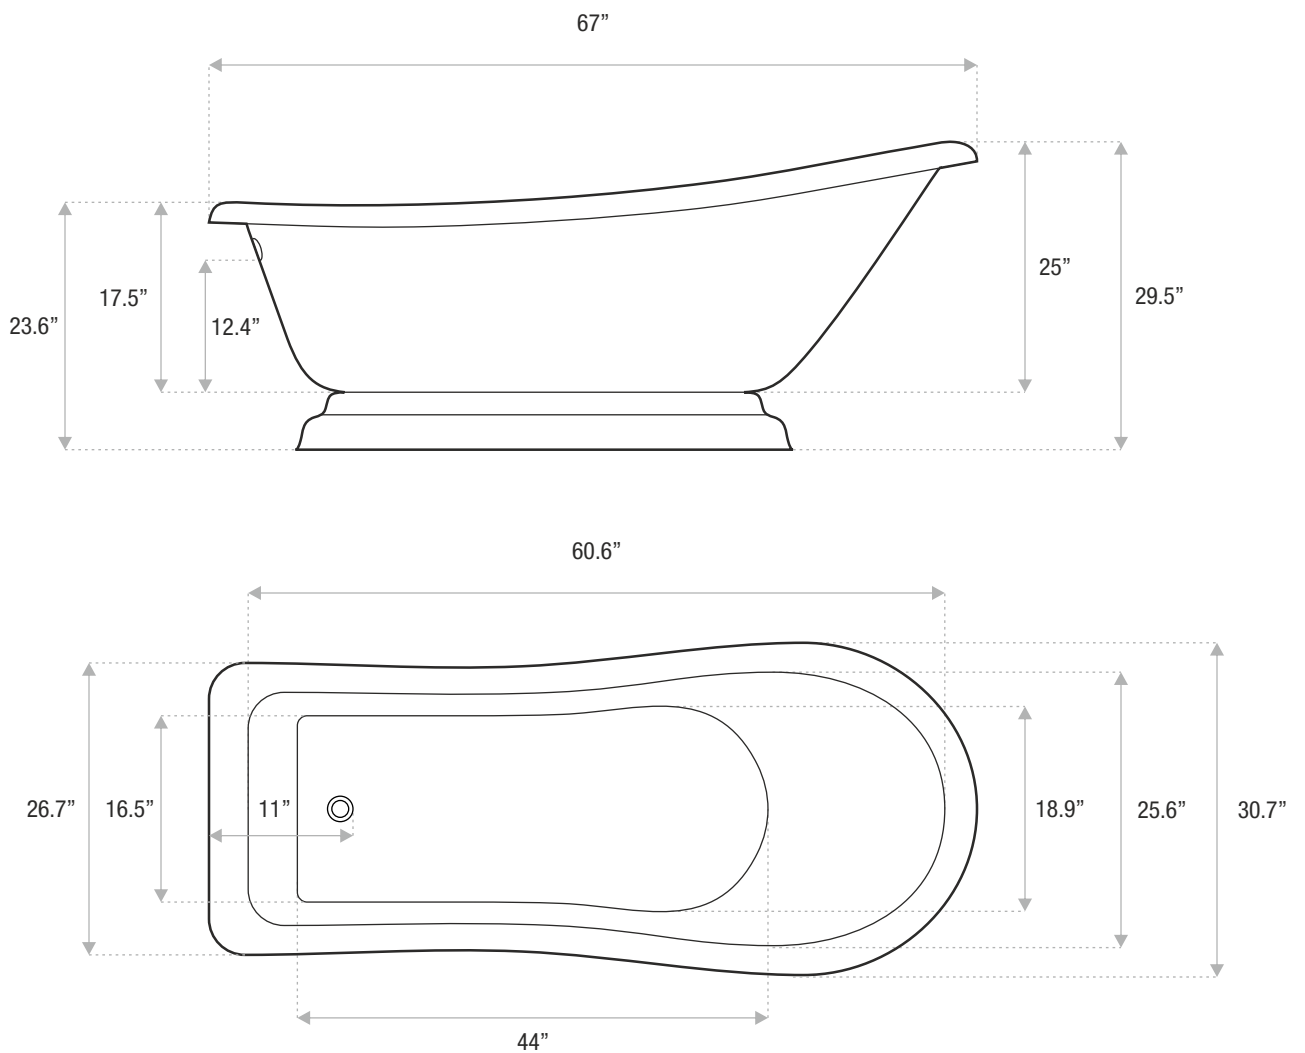

SINGLE SLIPPER

PEDESTAL

57 x 31.5 x 28.3

A distinctive tub that's great for any size bathroom. The Single Slipper is a single-person acrylic tub or with a sleek, modern pedestal. It's available as a soaker tub or with air jets.

Drain and waste overflow sold separately. Faucet sold separately.

JETSTREAM WORKS

Sizes	57x31.5x28	59x30x29	67x31x30	73x31.5x31
-------	------------	-----------------	----------	------------

DETAILS

- **Shape:** slipper
- **Type:** acrylic
- **Finish:** high gloss
- **Freestanding:** yes
- **Drop-in:** no
- **Skirted:** no
- **Water jets:** no
- **Air jets:** yes
- **Empty weight:** 133
- **Gallons to fill:** 44
- **Faucet type:** floor / wall
- **Special colors and finishes:** yes

SINGLE SLIPPER

PEDESTAL

67 x 30.7 x 29.5

A distinctive tub that's great for any size bathroom. The Single Slipper is a single-person acrylic tub or with a sleek, modern pedestal. It's available as a soaker tub or with air jets.

Drain and waste overflow sold separately. Faucet sold separately.

JETSTREAM WORKS

Sizes	57x31.5x28	59x30x29	67x31x30	73x31.5x31
-------	------------	----------	-----------------	------------

DETAILS

- Shape: slipper
- Type: acrylic
- Finish: high gloss
- Freestanding: yes
- Drop-in: no
- Skirted: no
- Water jets: no
- Air jets: yes
- Empty weight: 144
- Gallons to fill: 58
- Faucet type: floor / wall
- Special colors and finishes: yes