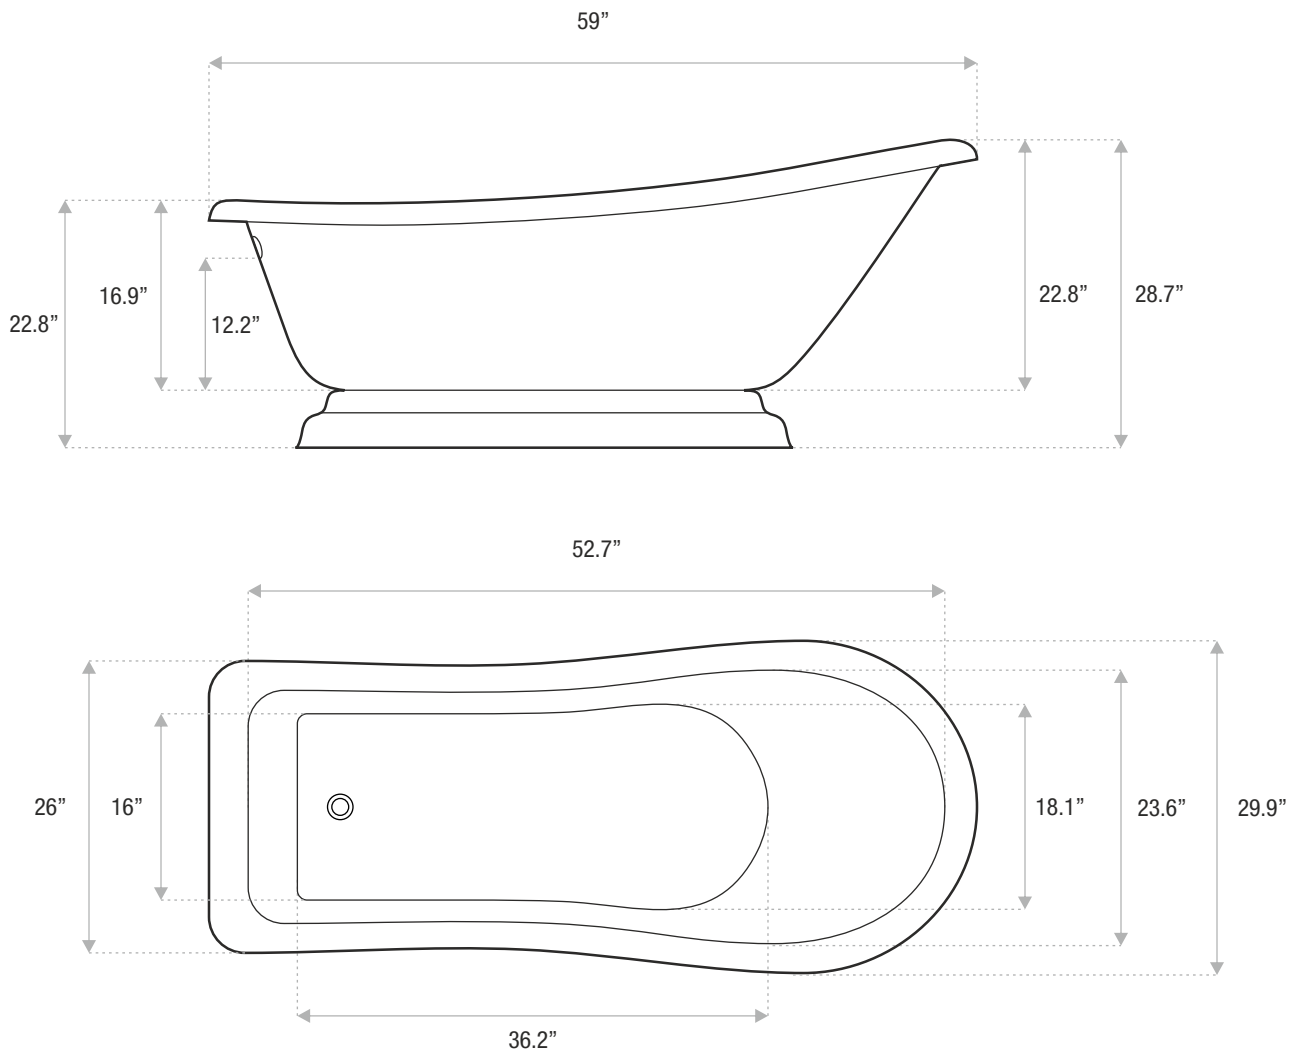

SINGLE SLIPPER

PEDESTAL

57 x 31.5 x 28.3

A distinctive tub that's great for any size bathroom. The Single Slipper is a single-person acrylic tub or with a sleek, modern pedestal. It's available as a soaker tub or with air jets.

Drain and waste overflow sold separately. Faucet sold separately.

JETSTREAM WORKS

Sizes	57x31.5x28	59x30x29	67x31x30	73x31.5x31
-------	------------	----------	----------	------------

DETAILS

- Shape: slipper
- Type: acrylic
- Finish: high gloss
- Freestanding: yes
- Drop-in: no
- Skirted: no
- Water jets: no
- Air jets: yes
- Empty weight: 128
- Gallons to fill: 41
- Faucet type: floor / wall
- Special colors and finishes: yes

SINGLE SLIPPER

PEDESTAL

59 x 29.9 x 28.7

A distinctive tub that's great for any size bathroom. The Single Slipper is a single-person acrylic tub or with a sleek, modern pedestal. It's available as a soaker tub or with air jets.

Drain and waste overflow sold separately. Faucet sold separately.

JETSTREAM WORKS

Sizes	57x31.5x28	59x30x29	67x31x30	73x31.5x31
-------	------------	-----------------	----------	------------

DETAILS

- **Shape:** slipper
- **Type:** acrylic
- **Finish:** high gloss
- **Freestanding:** yes
- **Drop-in:** no
- **Skirted:** no
- **Water jets:** no
- **Air jets:** yes
- **Empty weight:** 133
- **Gallons to fill:** 44
- **Faucet type:** floor / wall
- **Special colors and finishes:** yes