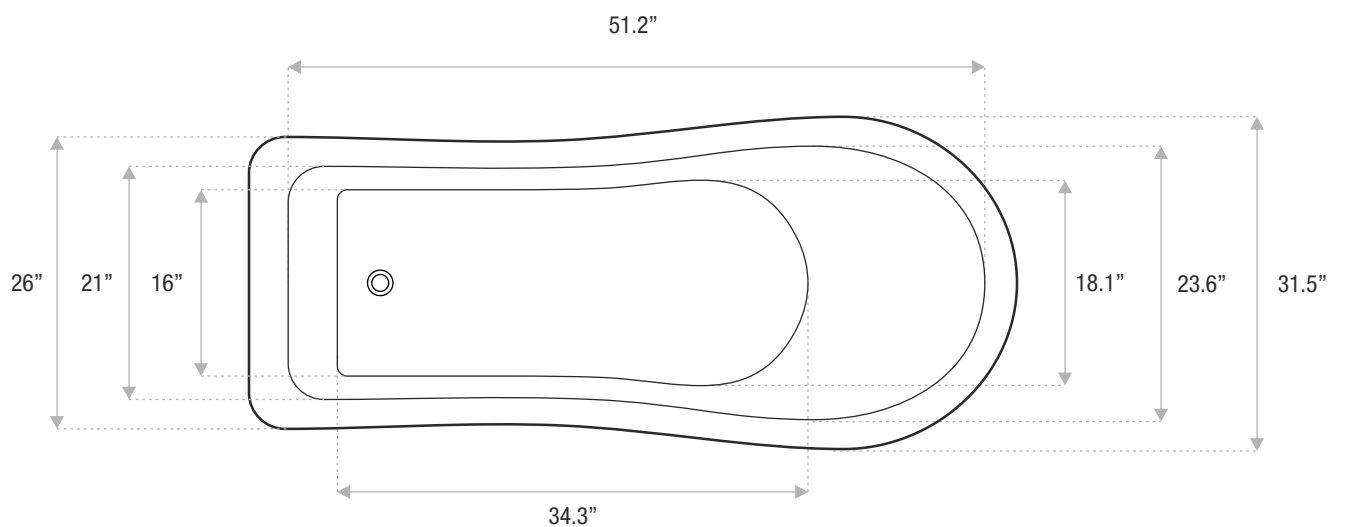

SINGLE SLIPPER

PEDESTAL

57 x 31.5 x 28.3

A distinctive tub that's great for any size bathroom. The Single Slipper is a single-person acrylic tub or with a sleek, modern pedestal. It's available as a soaker tub or with air jets.

Drain and waste overflow sold separately. Faucet sold separately.

JETSTREAM WORKS

Sizes	57x31.5x28	59x30x29	67x31x30	73x31.5x31
-------	------------	----------	----------	------------

DETAILS

- Shape: slipper
- Type: acrylic
- Finish: high gloss
- Freestanding: yes
- Drop-in: no
- Skirted: no
- Water jets: no
- Air jets: yes
- Empty weight: 128
- Gallons to fill: 41
- Faucet type: floor / wall
- Special colors and finishes: yes

SINGLE SLIPPER

PEDESTAL

59 x 29.9 x 28.7

A distinctive tub that's great for any size bathroom. The Single Slipper is a single-person acrylic tub or with a sleek, modern pedestal. It's available as a soaker tub or with air jets.

Drain and waste overflow sold separately. Faucet sold separately.

JETSTREAM WORKS

Sizes	57x31.5x28	59x30x29	67x31x30	73x31.5x31
-------	------------	----------	----------	------------

DETAILS

- **Shape:** slipper
- **Type:** acrylic
- **Finish:** high gloss
- **Freestanding:** yes
- **Drop-in:** no
- **Skirted:** no
- **Water jets:** no
- **Air jets:** yes
- **Empty weight:** 160
- **Gallons to fill:** 66
- **Faucet type:** floor / wall
- **Special colors and finishes:** yes