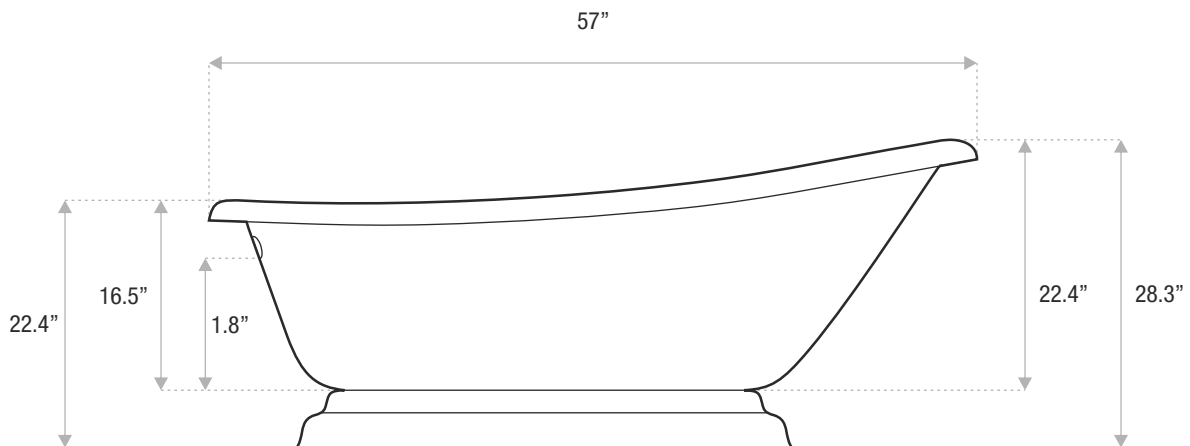

SINGLE SLIPPER

PEDESTAL

57 x 31.5 x 28.3

A distinctive tub that's great for any size bathroom. The Single Slipper is a single-person acrylic tub or with a sleek, modern pedestal. It's available as a soaker tub or with air jets.

Drain and waste overflow sold separately. Faucet sold separately.

JETSTREAM WORKS

Sizes	57x31.5x28	59x30x29	67x31x30	73x31.5x31
-------	------------	----------	----------	------------

DETAILS

- Shape: slipper
- Type: acrylic
- Finish: high gloss
- Freestanding: yes
- Drop-in: no
- Skirted: no
- Water jets: no
- Air jets: yes
- Empty weight: 128
- Gallons to fill: 41
- Faucet type: floor / wall
- Special colors and finishes: yes

SINGLE SLIPPER

PEDESTAL

59 x 29.9 x 28.7

A distinctive tub that's great for any size bathroom. The Single Slipper is a single-person acrylic tub or with a sleek, modern pedestal. It's available as a soaker tub or with air jets.

Drain and waste overflow sold separately. Faucet sold separately.

JETSTREAM WORKS

Sizes	57x31.5x28	59x30x29	67x31x30	73x31.5x31
-------	------------	-----------------	----------	------------

DETAILS

- **Shape:** slipper
- **Type:** acrylic
- **Finish:** high gloss
- **Freestanding:** yes
- **Drop-in:** no
- **Skirted:** no
- **Water jets:** no
- **Air jets:** yes
- **Empty weight:** 133
- **Gallons to fill:** 44
- **Faucet type:** floor / wall
- **Special colors and finishes:** yes