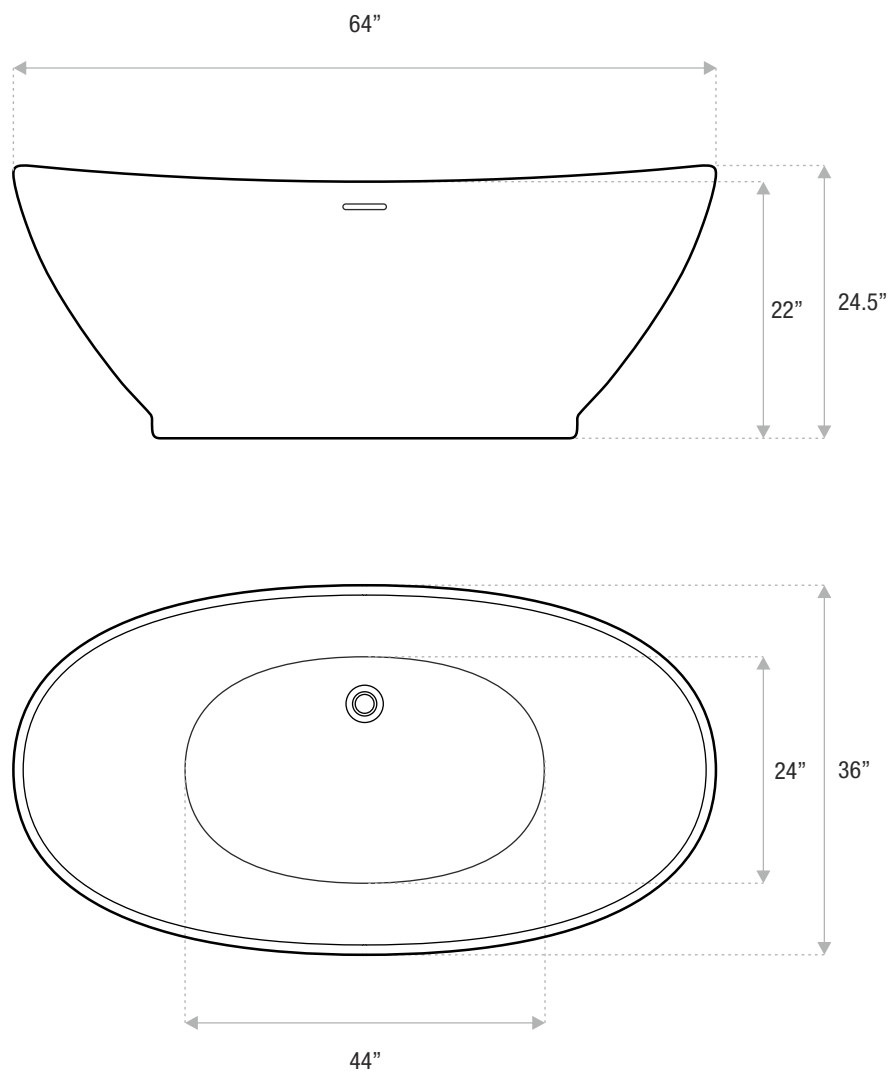

# SOPHIA

MODERN FREESTANDING

64 x 36 x 24.5

Add a sleek, clean design to your bathroom with the Modern Freestanding Tub. This roomy tub is made of stone resin for durability, so you can enjoy your beautiful bathroom for years to come.

## DETAILS

- **Shape:** curve top oval
- **Type:** stone resin
- **Finish:** matte-gloss
- **Freestanding:** yes
- **Drop-in:** no
- **Skirted:** no
- **Water jets:** no
- **Air jets:** yes
- **Empty weight:** 408
- **Gallons to fill:** 70
- **Faucet type:** floor / wall
- **Special colors and finishes:** yes