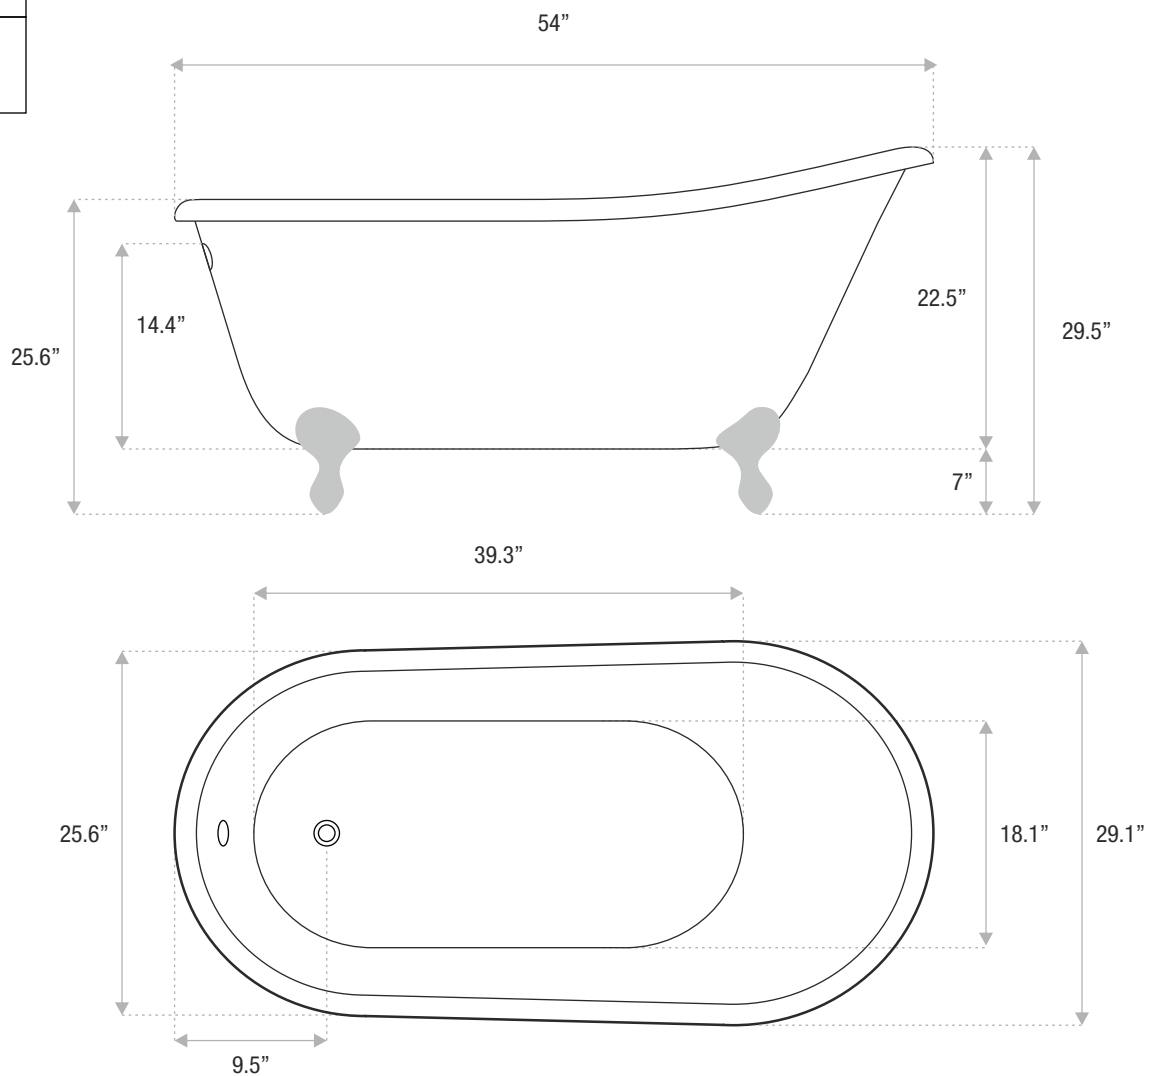

SWEDISH SLIPPER

ACRYLIC CLAWFOOT

54 x 28.3 x 29

A beautiful, vintage acrylic clawfoot tub that is perfect for adding a lot of character to a smaller bathroom. The Swedish Slipper is available as a 54" or 58" soaker tub with polished chrome feet.

JETSTREAM WORKS

Sizes

54x28x29

58x30x30

Drain and waste overflow sold separately. Faucet sold separately.
Additional finishes on claw feet sold separately

DETAILS

- **Shape:** swedish slipper
- **Type:** acrylic
- **Finish:** gloss
- **Freestanding:** yes
- **Drop-in:** no
- **Skirted:** no
- **Water jets:** no
- **Air jets:** no
- **Empty weight:** 138
- **Gallons to fill:** 47
- **Faucet type:** floor / wall
- **Special colors and finishes:** yes

SWEDISH SLIPPER

ACRYLIC CLAWFOOT

58 x 30 x 30

A beautiful, vintage acrylic clawfoot tub that is perfect for adding a lot of character to a smaller bathroom. The Swedish Slipper is available as a 54" or 58" soaker tub with polished chrome feet.

JETSTREAM WORKS

Sizes

54x28x29

58x30x30

Drain and waste overflow sold separately. Faucet sold separately.
Additional finishes on claw feet sold separately

DETAILS

- **Shape:** swedish slipper
- **Type:** acrylic
- **Finish:** gloss
- **Freestanding:** yes
- **Drop-in:** no
- **Skirted:** no
- **Water jets:** no
- **Air jets:** no
- **Empty weight:** 147
- **Gallons to fill:** 54
- **Faucet type:** floor / wall
- **Special colors and finishes:** yes