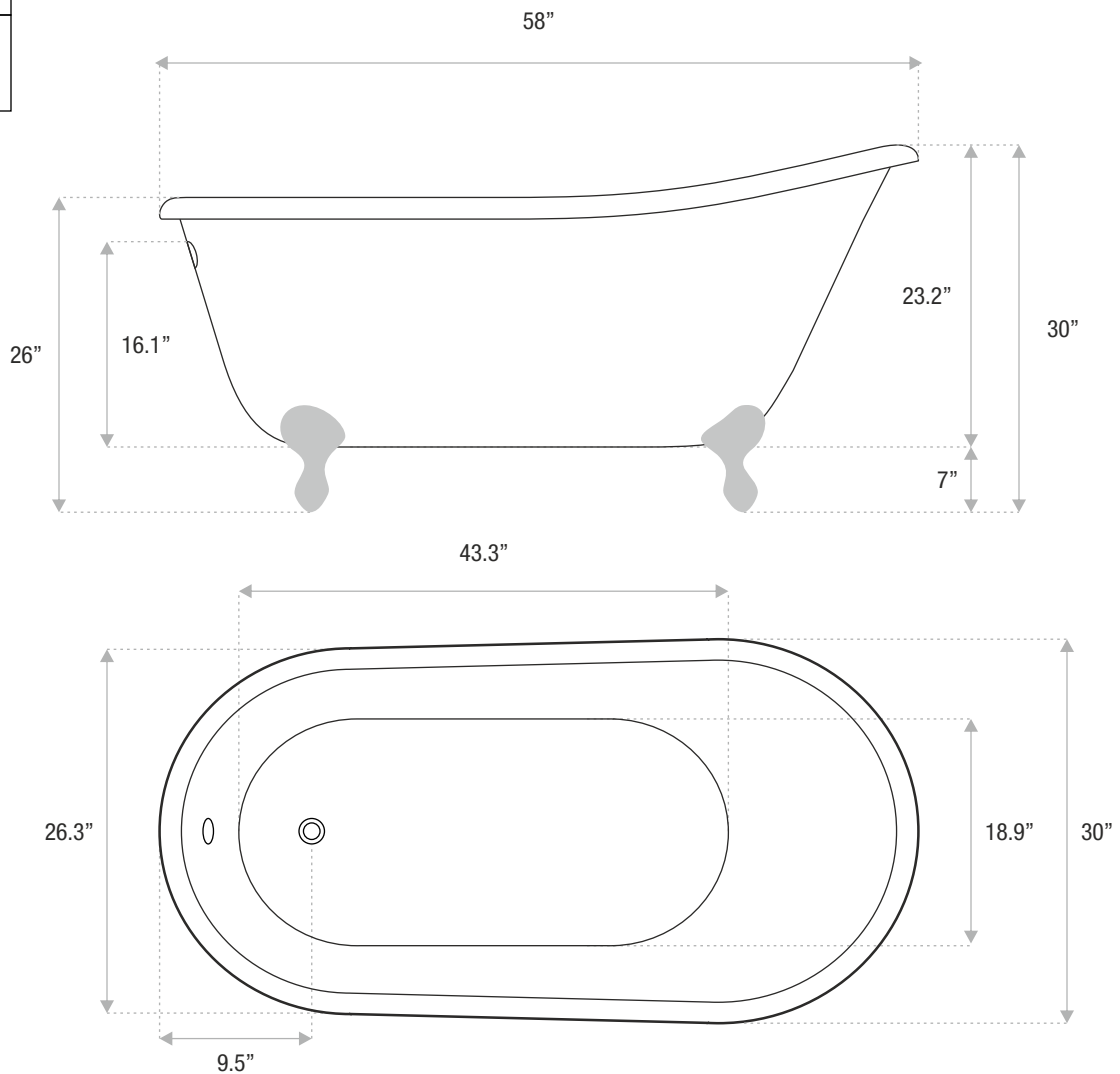

SWEDISH SLIPPER

ACRYLIC CLAWFOOT

54 x 28.3 x 29

A beautiful, vintage acrylic clawfoot tub that is perfect for adding a lot of character to a smaller bathroom. The Swedish Slipper is available as a 54" or 58" soaker tub with polished chrome feet.

JETSTREAM WORKS

Sizes

54x28x29

58x30x30

Drain and waste overflow sold separately. Faucet sold separately.
Additional finishes on claw feet sold separately

DETAILS

- **Shape:** swedish slipper
- **Type:** acrylic
- **Finish:** gloss
- **Freestanding:** yes
- **Drop-in:** no
- **Skirted:** no
- **Water jets:** no
- **Air jets:** no
- **Empty weight:** 138
- **Gallons to fill:** 47
- **Faucet type:** floor / wall
- **Special colors and finishes:** yes

SWEDISH SLIPPER

ACRYLIC CLAWFOOT

58 x 30 x 30

A beautiful, vintage acrylic clawfoot tub that is perfect for adding a lot of character to a smaller bathroom. The Swedish Slipper is available as a 54" or 58" soaker tub with polished chrome feet.

JETSTREAM WORKS

Sizes

54x28x29

58x30x30

Drain and waste overflow sold separately. Faucet sold separately.
Additional finishes on claw feet sold separately

DETAILS

- **Shape:** swedish slipper
- **Type:** acrylic
- **Finish:** gloss
- **Freestanding:** yes
- **Drop-in:** no
- **Skirted:** no
- **Water jets:** no
- **Air jets:** no
- **Empty weight:** 147
- **Gallons to fill:** 54
- **Faucet type:** floor / wall
- **Special colors and finishes:** yes