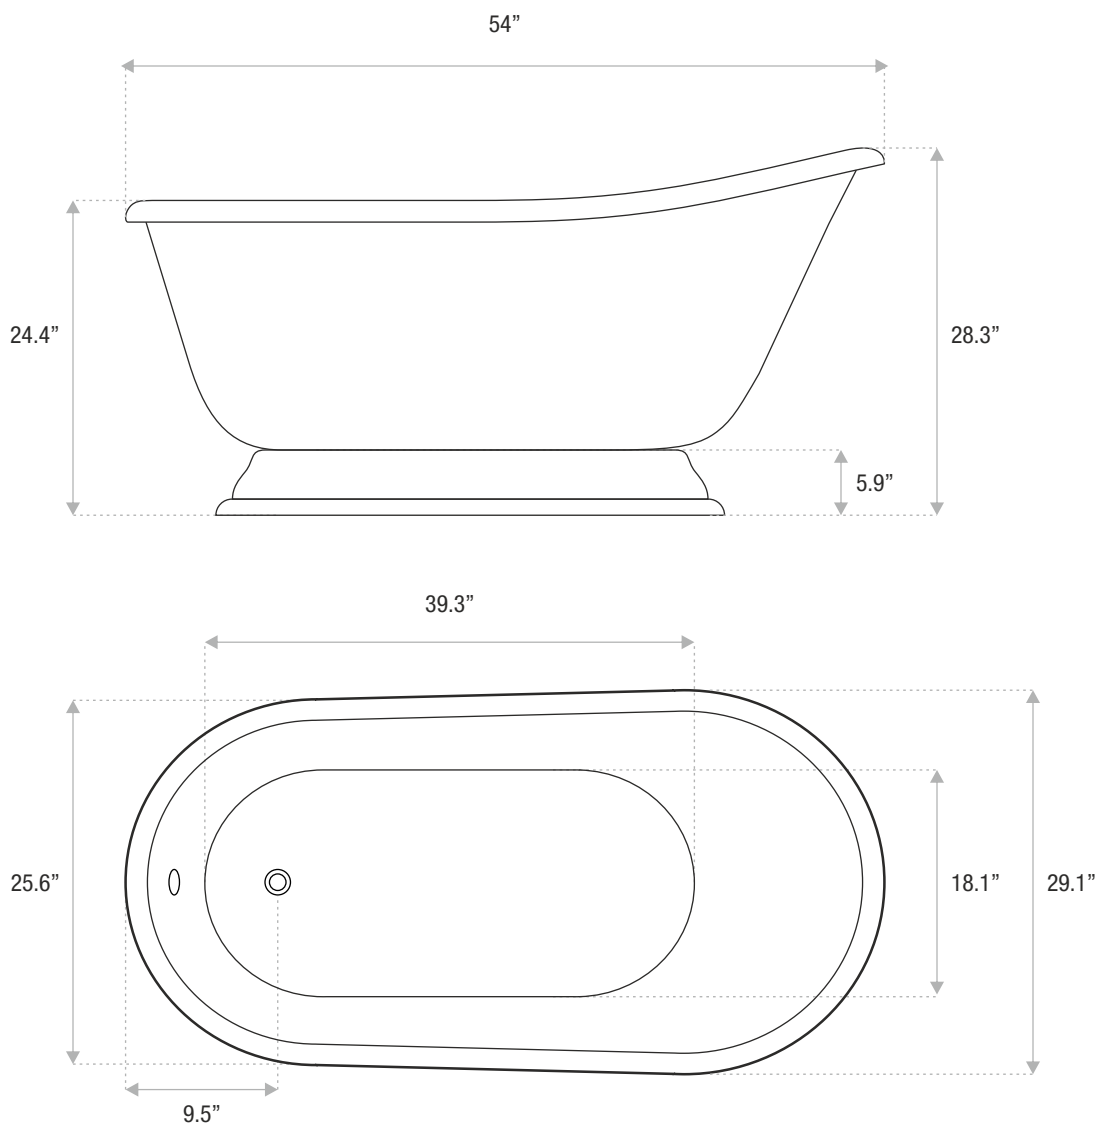

SWEDISH SLIPPER

PEDESTAL

54 x 28.3 x 29.1

The perfect acrylic tub for a smaller bathroom and a beautiful mix of vintage style and modern flare. The Swedish Slipper is available as a soaker or air jet tub.

Drain and waste overflow sold separately. Faucet sold separately.

JETSTREAM WORKS

Sizes

54x28x29

58x30x29

DETAILS

- Shape: slipper
- Type: acrylic
- Finish: high gloss
- Freestanding: yes
- Drop-in: no
- Skirted: no
- Water jets: no
- Air jets: yes
- Empty weight: 138
- Gallons to fill: 47
- Faucet type: floor / wall
- Special colors and finishes: yes

SWEDISH SLIPPER

PEDESTAL

58 x 30 x 29.1

The perfect acrylic tub for a smaller bathroom and a beautiful mix of vintage style and modern flare. The Swedish Slipper is available as a soaker or air jet tub.

Drain and waste overflow sold separately. Faucet sold separately.

JETSTREAM WORKS

Sizes

54x28x29

58x30x29

DETAILS

- Shape: slipper
- Type: acrylic
- Finish: high gloss
- Freestanding: yes
- Drop-in: no
- Skirted: no
- Water jets: no
- Air jets: yes
- Empty weight: 147
- Gallons to fill: 54
- Faucet type: floor / wall
- Special colors and finishes: yes