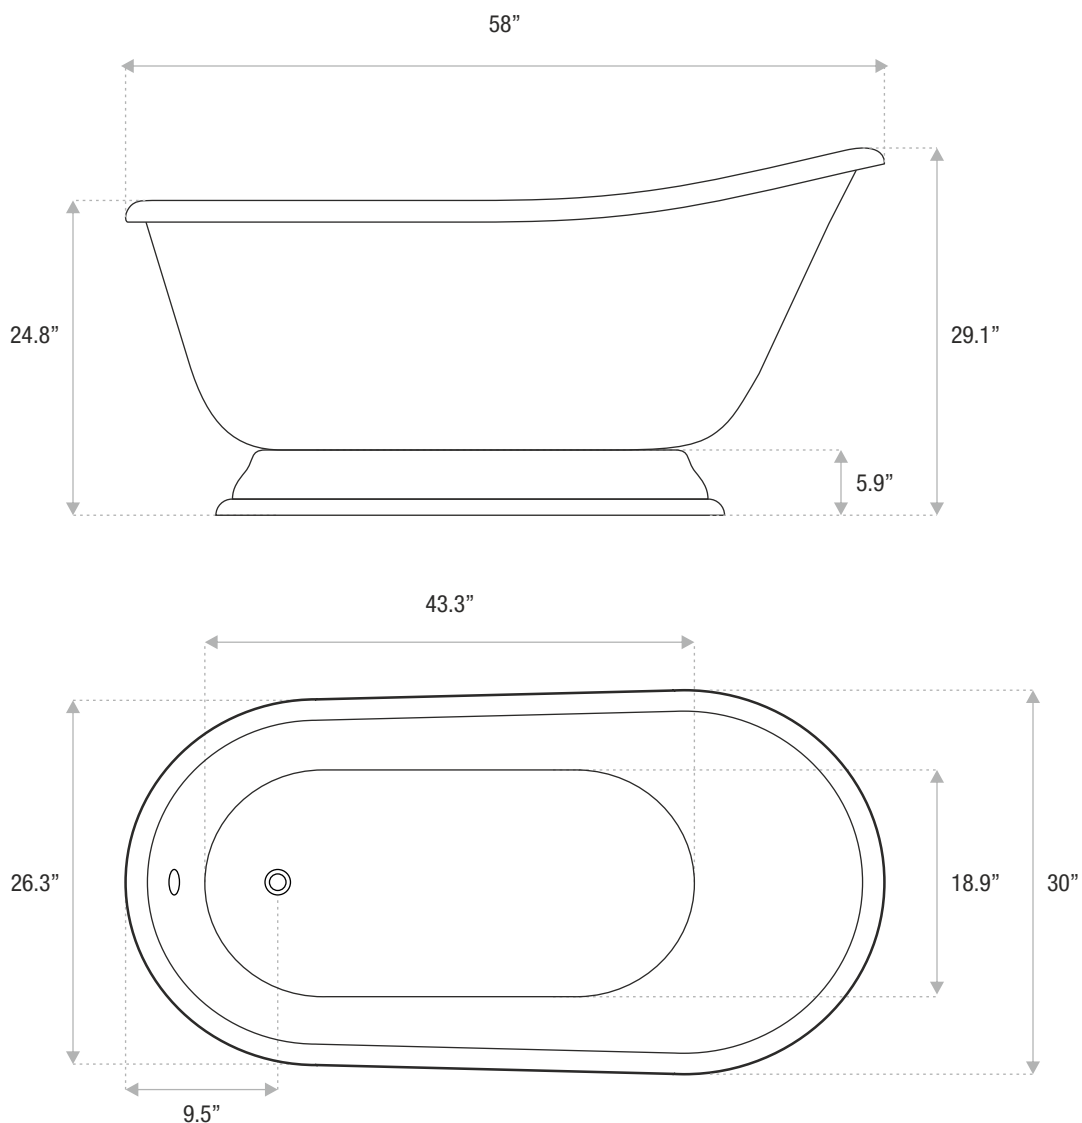

SWEDISH SLIPPER

PEDESTAL

54 x 28.3 x 29.1

The perfect acrylic tub for a smaller bathroom and a beautiful mix of vintage style and modern flare. The Swedish Slipper is available as a soaker or air jet tub.

Drain and waste overflow sold separately. Faucet sold separately.

JETSTREAM WORKS

Sizes

54x28x29

58x30x29

DETAILS

- Shape: slipper
- Type: acrylic
- Finish: high gloss
- Freestanding: yes
- Drop-in: no
- Skirted: no
- Water jets: no
- Air jets: yes
- Empty weight: 138
- Gallons to fill: 47
- Faucet type: floor / wall
- Special colors and finishes: yes

SWEDISH SLIPPER

PEDESTAL

58 x 30 x 29.1

The perfect acrylic tub for a smaller bathroom and a beautiful mix of vintage style and modern flare. The Swedish Slipper is available as a soaker or air jet tub.

Drain and waste overflow sold separately. Faucet sold separately.

JETSTREAM WORKS

Sizes

54x28x29

58x30x29

DETAILS

- Shape: slipper
- Type: acrylic
- Finish: high gloss
- Freestanding: yes
- Drop-in: no
- Skirted: no
- Water jets: no
- Air jets: yes
- Empty weight: 147
- Gallons to fill: 54
- Faucet type: floor / wall
- Special colors and finishes: yes