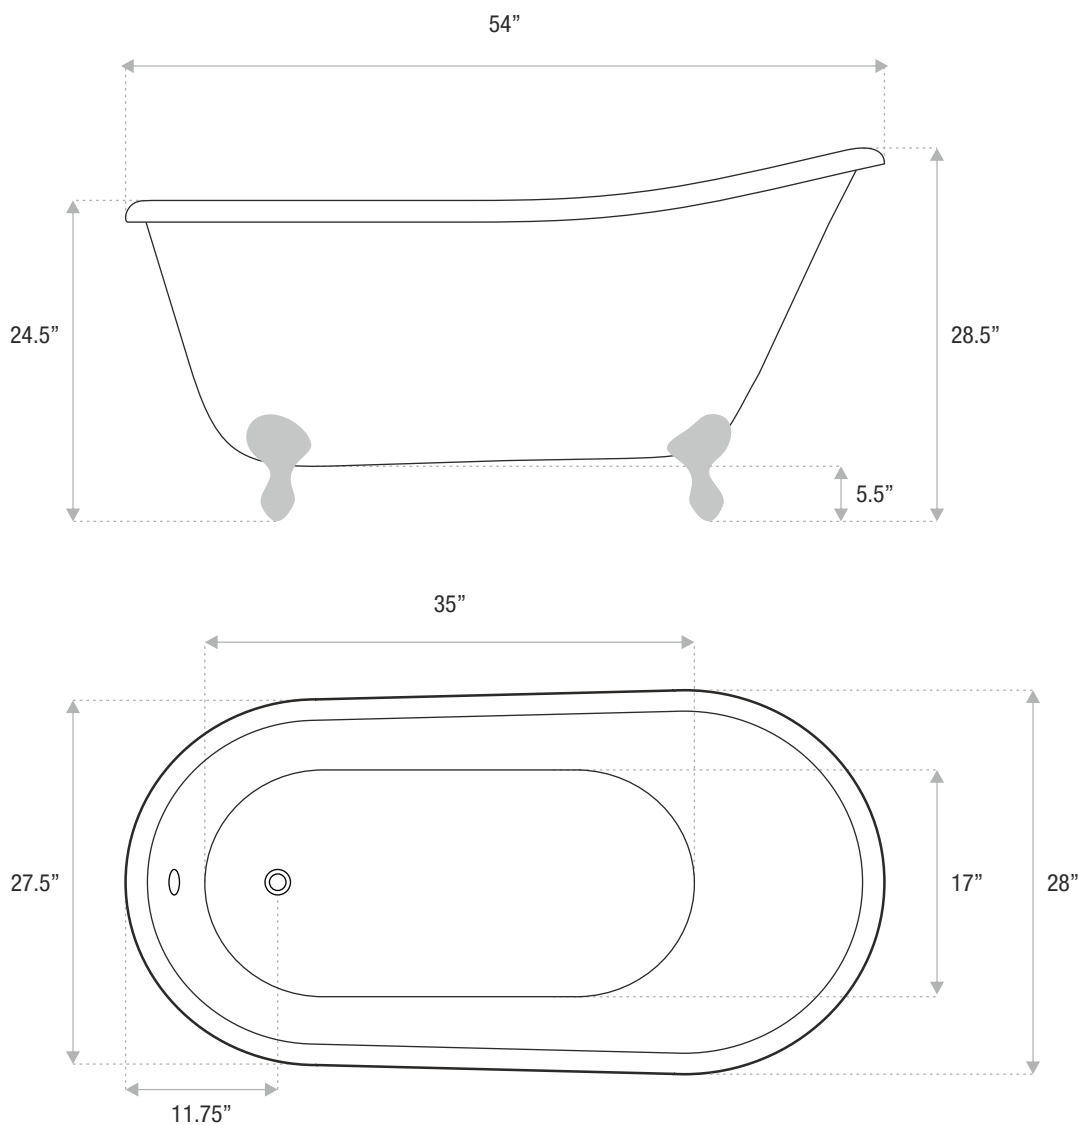

SWEDISH SLIPPER

ACRYLIC CLAWFOOT

54 x 28 x 29

The perfect tub for a smaller bathroom and a beautiful mix of vintage style and modern flare. The Swedish Slipper is available as a soaker tub.

Drain and waste overflow sold separately. Faucet sold separately.

JETSTREAM WORKS

Sizes

54x28x29

57x29x29

DETAILS

- Shape: slipper
- Type: acrylic
- Finish: high gloss
- Freestanding: yes
- Drop-in: no
- Skirted: no
- Water jets: no
- Air jets: no
- Empty weight: 316
- Gallons to fill: 45
- Faucet type: floor / wall
- Special colors and finishes: yes

SWEDISH SLIPPER

ACRYLIC CLAWFOOT

57 x 29 x 29

The perfect tub for a smaller bathroom and a beautiful mix of vintage style and modern flare. The Swedish Slipper is available as a soaker tub.

Drain and waste overflow sold separately. Faucet sold separately.

JETSTREAM WORKS

Sizes

54x28x29

57x29x29

DETAILS

- **Shape:** slipper
- **Type:** acrylic
- **Finish:** high gloss
- **Freestanding:** yes
- **Drop-in:** no
- **Skirted:** no
- **Water jets:** no
- **Air jets:** no
- **Empty weight:** 328
- **Gallons to fill:** 54
- **Faucet type:** floor / wall
- **Special colors and finishes:** yes