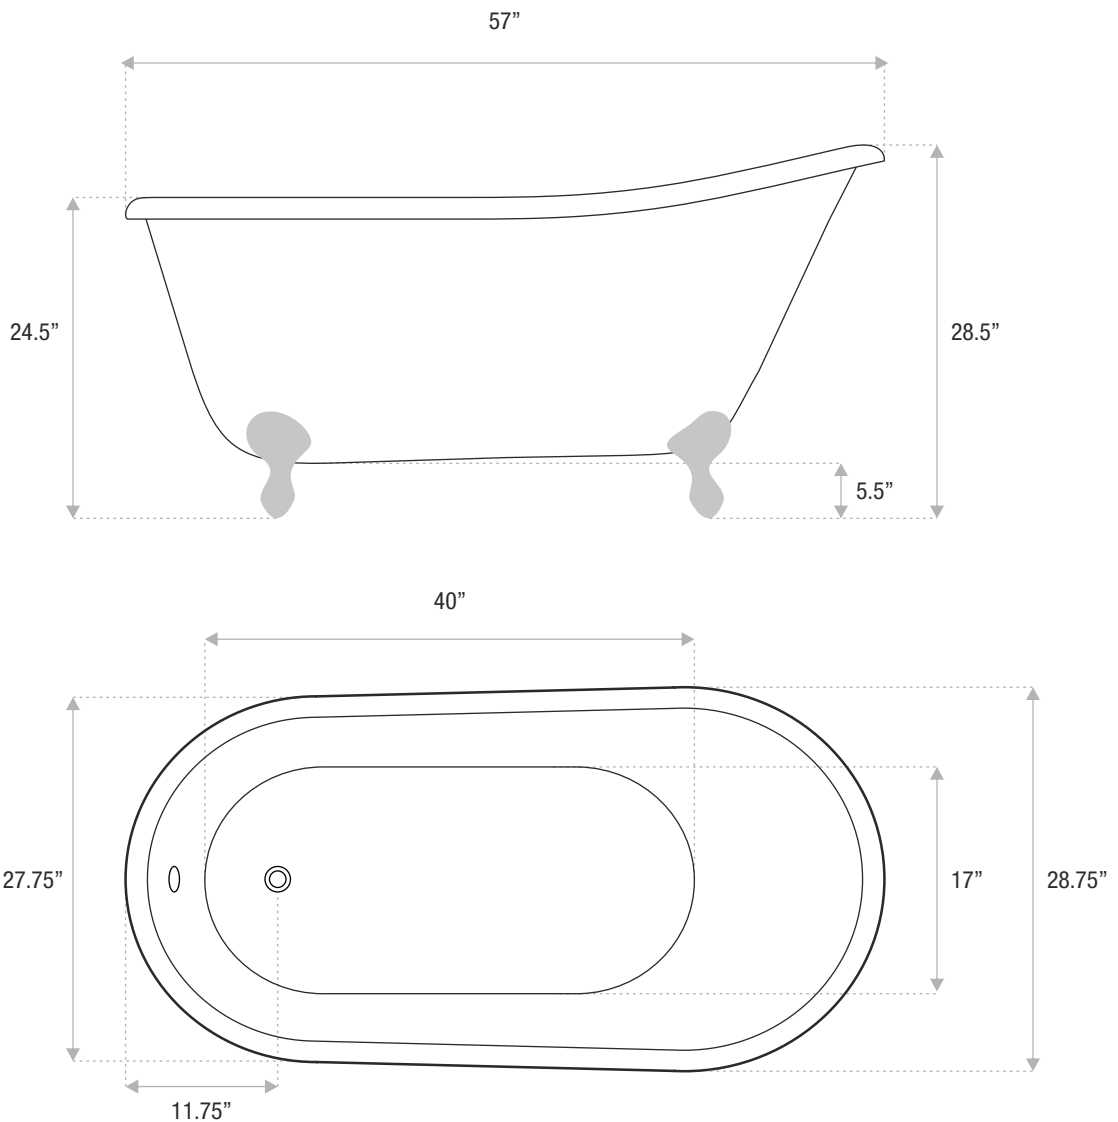

SWEDISH SLIPPER

ACRYLIC CLAWFOOT

54 x 28 x 29

The perfect tub for a smaller bathroom and a beautiful mix of vintage style and modern flare. The Swedish Slipper is available as a soaker tub.

Drain and waste overflow sold separately. Faucet sold separately.

JETSTREAM WORKS

Sizes

54x28x29

57x29x29

DETAILS

- Shape: slipper
- Type: acrylic
- Finish: high gloss
- Freestanding: yes
- Drop-in: no
- Skirted: no
- Water jets: no
- Air jets: no
- Empty weight: 316
- Gallons to fill: 45
- Faucet type: floor / wall
- Special colors and finishes: yes

SWEDISH SLIPPER

ACRYLIC CLAWFOOT

57 x 29 x 29

The perfect tub for a smaller bathroom and a beautiful mix of vintage style and modern flare. The Swedish Slipper is available as a soaker tub.

Drain and waste overflow sold separately. Faucet sold separately.

JETSTREAM WORKS

Sizes

54x28x29

57x29x29

DETAILS

- **Shape:** slipper
- **Type:** acrylic
- **Finish:** high gloss
- **Freestanding:** yes
- **Drop-in:** no
- **Skirted:** no
- **Water jets:** no
- **Air jets:** no
- **Empty weight:** 328
- **Gallons to fill:** 54
- **Faucet type:** floor / wall
- **Special colors and finishes:** yes