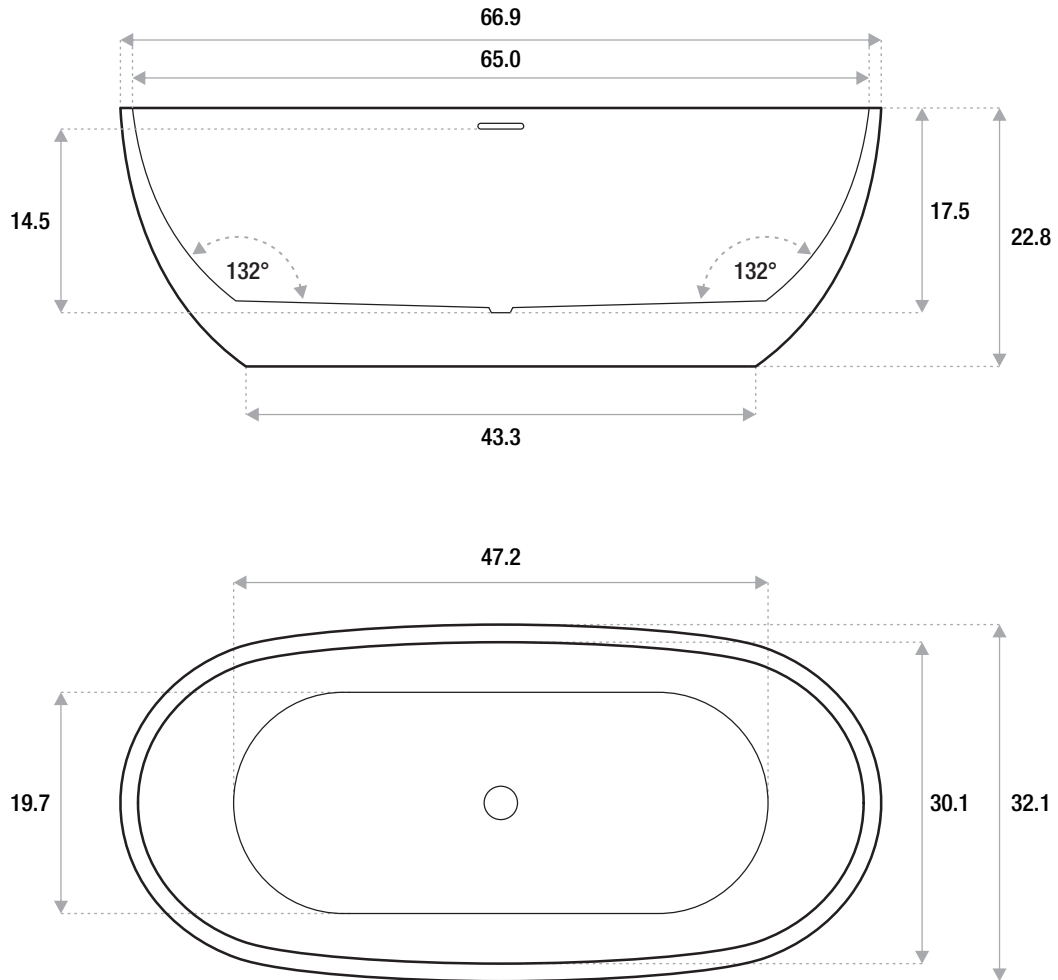

71x32x23

DETAILS

- Shape: Oval
- Type: Acrylic
- Finish: Hi-Gloss
- Freestanding: Yes
- Drop-in: No
- Skirted: No
- Water jets: No
- Air jets: Yes
- Empty weight: 110
- Gallons to fill: 48
- Faucet type: deck / floor / wall
- Special colors and finishes: Yes

SANDRA

MODERN FREESTANDING
ACRYLIC

67 x 32 x 23

An eclectic modern tub with sleek curves in all the right places.

JETSTREAM WORKS

59x32x23

63x32x23

67x32x23

71x32x23

DETAILS

- Shape: Oval
- Type: Acrylic
- Finish: Hi-Gloss
- Freestanding: Yes
- Drop-in: No
- Skirted: No
- Water jets: No
- Air jets: Yes
- Empty weight: 118
- Gallons to fill: 51
- Faucet type: deck / floor / wall
- Special colors and finishes: Yes

SANDRA

MODERN FREESTANDING
ACRYLIC

71 x 32 x 23

An eclectic modern tub with sleek curves in all the right places.

JETSTREAM WORKS

59x32x23

63x32x23

67x32x23