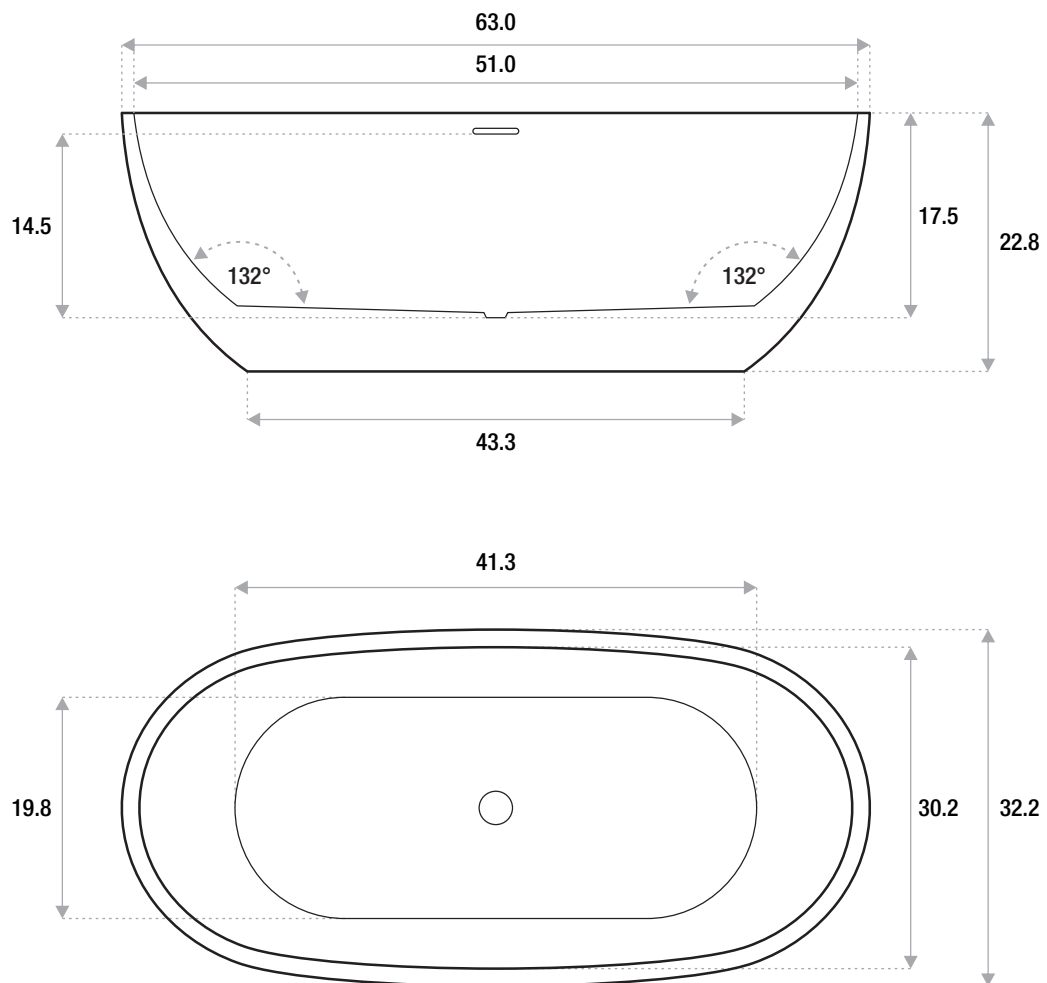

71x32x23

DETAILS

- Shape: Oval
- Type: Acrylic
- Finish: Hi-Gloss
- Freestanding: Yes
- Drop-in: No
- Skirted: No
- Water jets: No
- Air jets: Yes
- Empty weight: 105
- Gallons to fill: 47
- Faucet type: deck / floor / wall
- Special colors and finishes: Yes

SANDRA

MODERN FREESTANDING
ACRYLIC

63 x 32 x 23

An eclectic modern tub with
sleek curves in all the right places.

JETSTREAM WORKS

59x32x23

63x32x23

67x32x23

71x32x23

DETAILS

- Shape: Oval
- Type: Acrylic
- Finish: Hi-Gloss
- Freestanding: Yes
- Drop-in: No
- Skirted: No
- Water jets: No
- Air jets: Yes
- Empty weight: 110
- Gallons to fill: 48
- Faucet type: deck / floor / wall
- Special colors and finishes: Yes

SANDRA

MODERN FREESTANDING
ACRYLIC

67 x 32 x 23

An eclectic modern tub with sleek curves in all the right places.

JETSTREAM WORKS

59x32x23

63x32x23

67x32x23