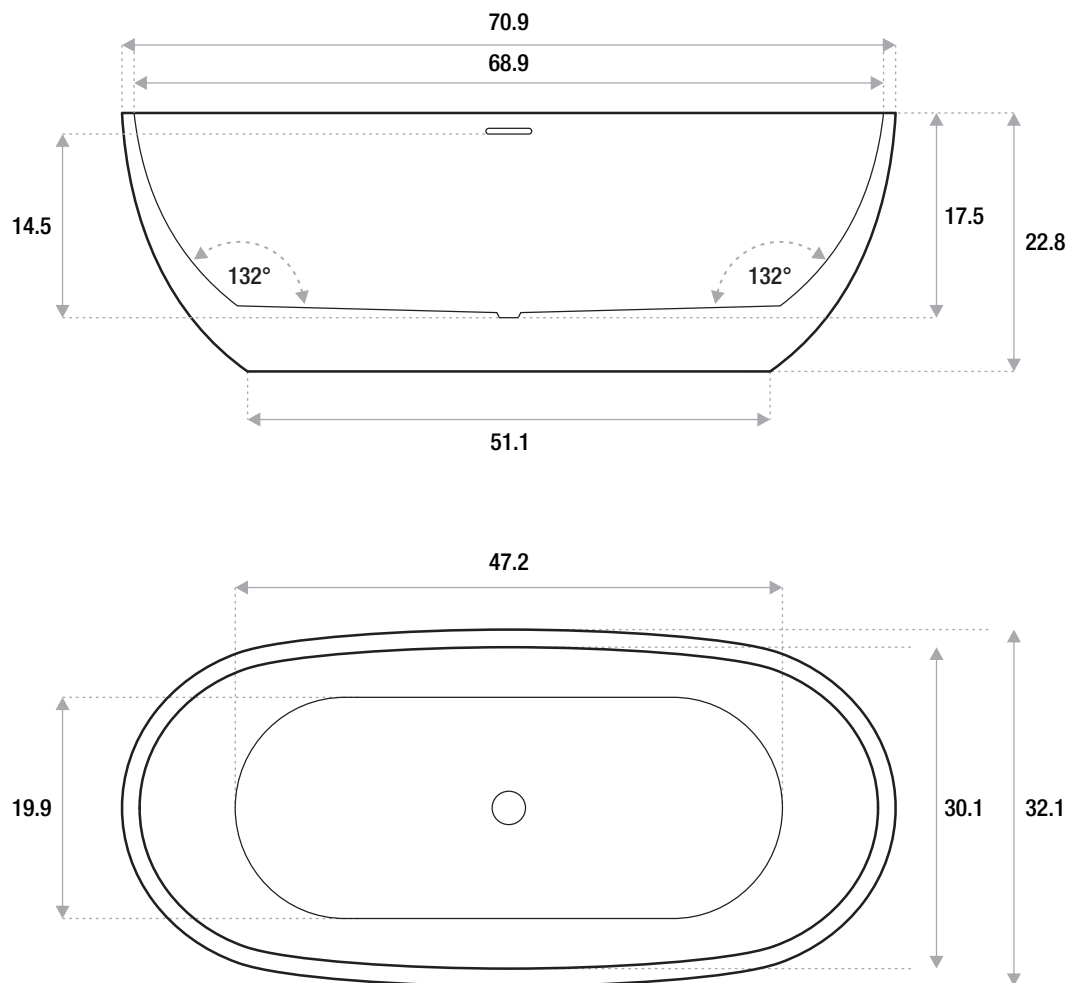

SANDRA

MODERN FREESTANDING
ACRYLIC

67 x 32 x 23

An eclectic modern tub with sleek curves in all the right places.

JETSTREAM WORKS

59x32x23

63x32x23

67x32x23

71x32x23

DETAILS

- Shape: Oval
- Type: Acrylic
- Finish: Hi-Gloss
- Freestanding: Yes
- Drop-in: No
- Skirted: No
- Water jets: No
- Air jets: Yes
- Empty weight: 118
- Gallons to fill: 51
- Faucet type: deck / floor / wall
- Special colors and finishes: Yes

SANDRA

MODERN FREESTANDING
ACRYLIC

71 x 32 x 23

An eclectic modern tub with sleek curves in all the right places.

JETSTREAM WORKS

59x32x23

63x32x23

67x32x23

71x32x23

DETAILS

- Shape: Oval
- Type: Acrylic
- Finish: Hi-Gloss
- Freestanding: Yes
- Drop-in: No
- Skirted: No
- Water jets: No
- Air jets: Yes
- Empty weight: 125
- Gallons to fill: 58
- Faucet type: deck / floor / wall
- Special colors and finishes: Yes