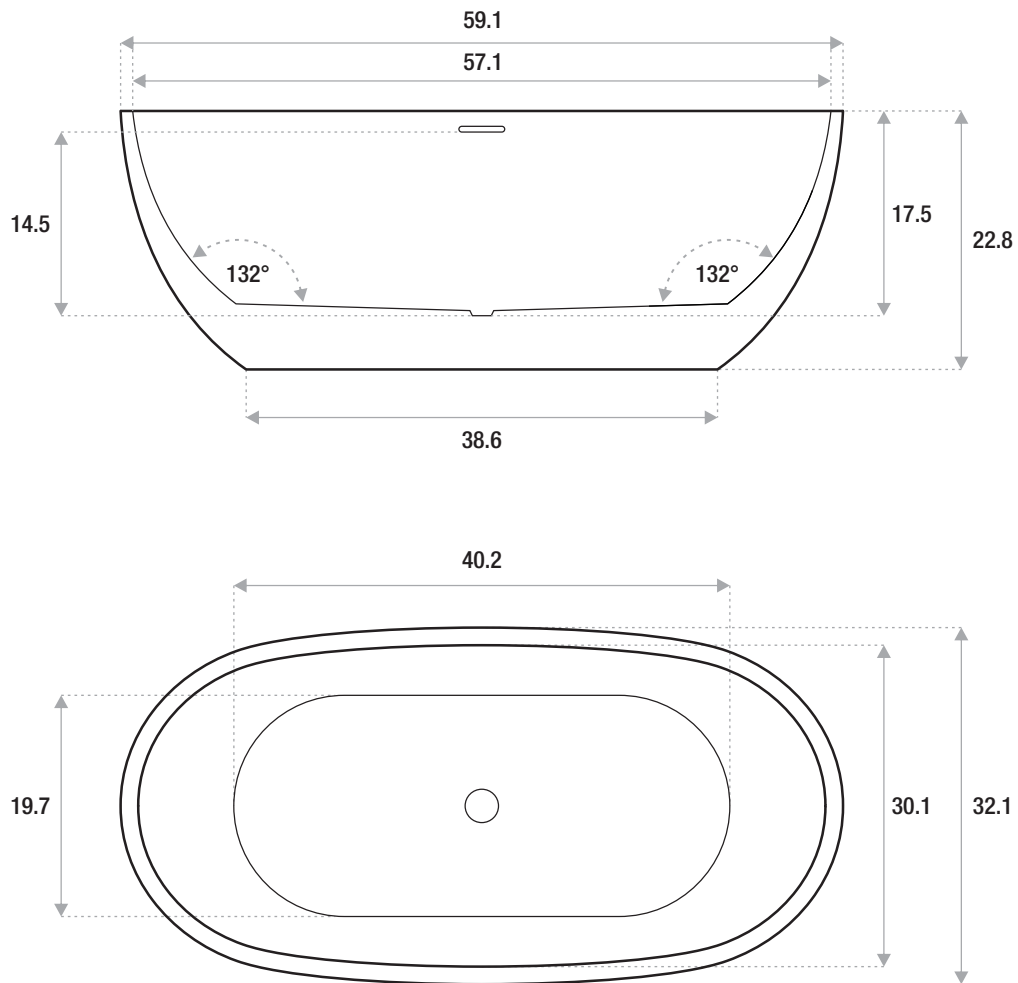

SANDRA

MODERN FREESTANDING
ACRYLIC

59 x 32 x 23

An eclectic modern tub with
sleek curves in all the right places.

JETSTREAM WORKS

59x32x23

63x32x23

67x32x23

71x32x23

DETAILS

- Shape: Oval
- Type: Acrylic
- Finish: Hi-Gloss
- Freestanding: Yes
- Drop-in: No
- Skirted: No
- Water jets: No
- Air jets: Yes
- Empty weight: 105
- Gallons to fill: 47
- Faucet type: deck / floor / wall
- Special colors and finishes: Yes

SANDRA

MODERN FREESTANDING
ACRYLIC

63 x 32 x 23

An eclectic modern tub with
sleek curves in all the right places.

JETSTREAM WORKS

59x32x23

63x32x23

67x32x23

SANDRA

MODERN FREESTANDING
ACRYLIC

71 x 32 x 23

An eclectic modern tub with sleek curves in all the right places.

JETSTREAM WORKS

59x32x23

63x32x23

67x32x23