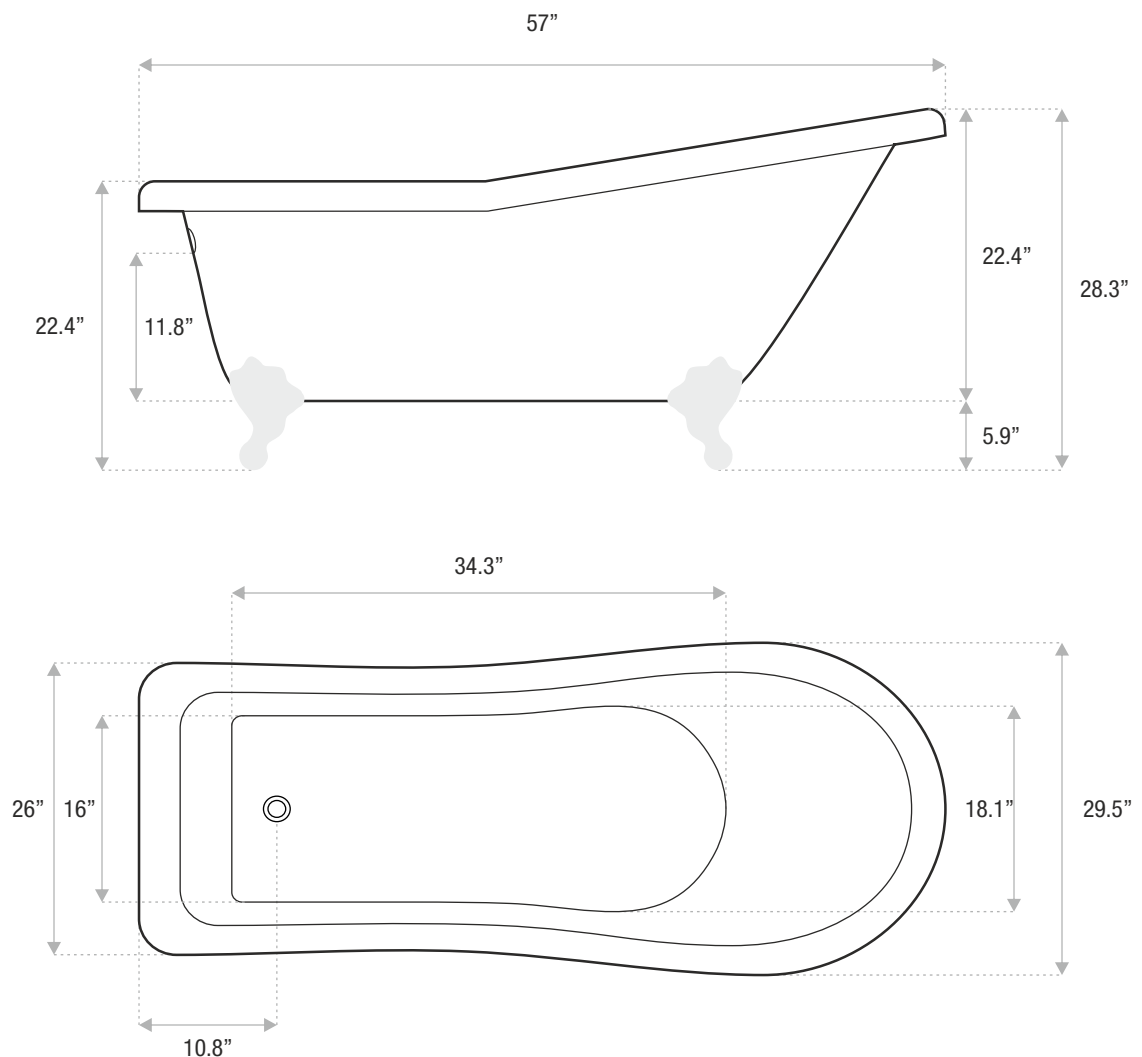

# SINGLE SLIPPER

ACRYLIC CLAWFOOT

57 x 29.5 x 28

A distinctive tub that's great for a smaller bathroom with old-world style and modern function. The Single Slipper is a single-person, vintage acrylic tub with claw feet. It's available as a soaker tub.

## Sizes

57x29.5x28

59x30x29

67x31x31

73x31.5x32

Drain and waste overflow sold separately. Faucet sold separately.  
Additional finishes on claw feet sold separately

## DETAILS

- **Shape:** single slipper
- **Type:** acrylic
- **Finish:** high gloss
- **Freestanding:** yes
- **Drop-in:** no
- **Skirted:** no
- **Water jets:** no
- **Air jets:** no
- **Empty weight:** 128
- **Gallons to fill:** 41
- **Faucet type:** floor / wall / deck
- **Special colors and finishes:** yes