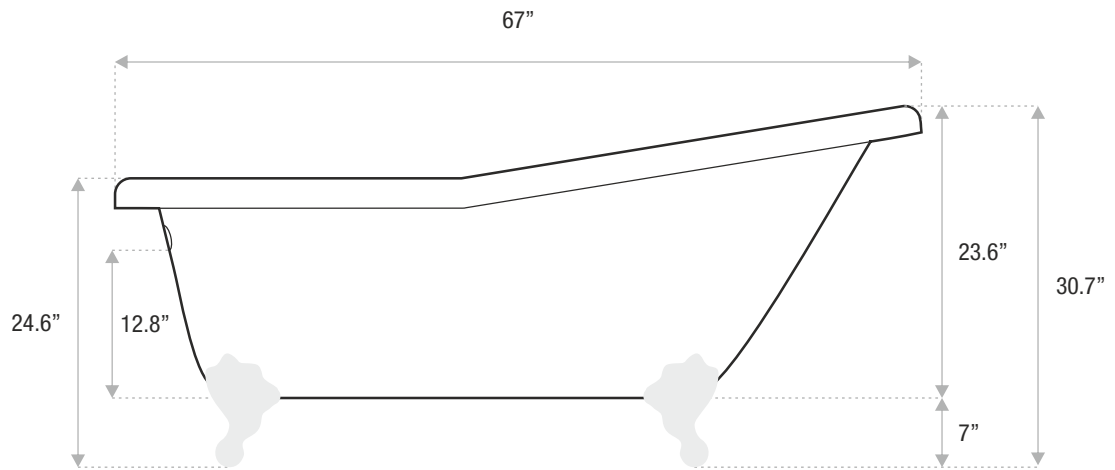

## Sizes

57x29.5x28

59x30x29

**67x31x31**

73x31.5x32

Drain and waste overflow sold separately. Faucet sold separately.  
Additional finishes on claw feet sold separately