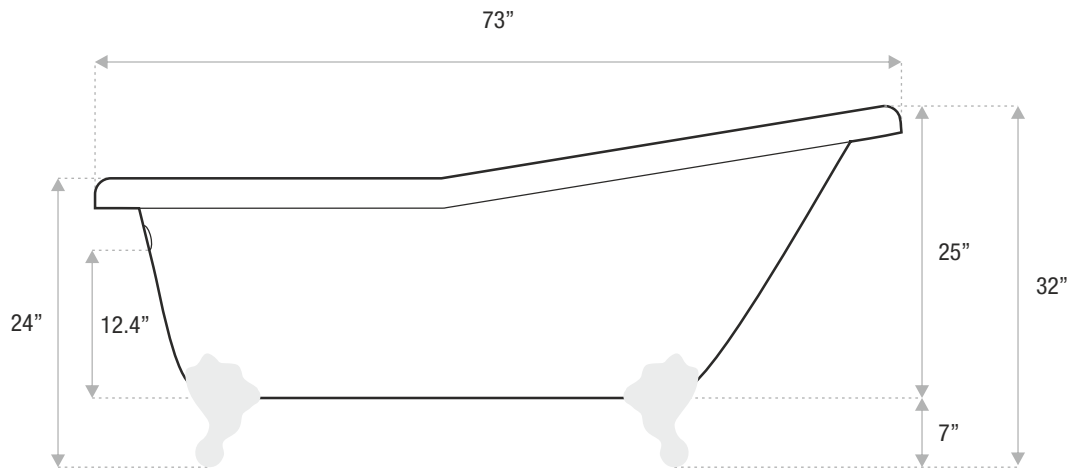

## Sizes

57x29.5x28

59x30x29

67x31x31

73x31.5x32

Drain and waste overflow sold separately. Faucet sold separately.  
Additional finishes on claw feet sold separately