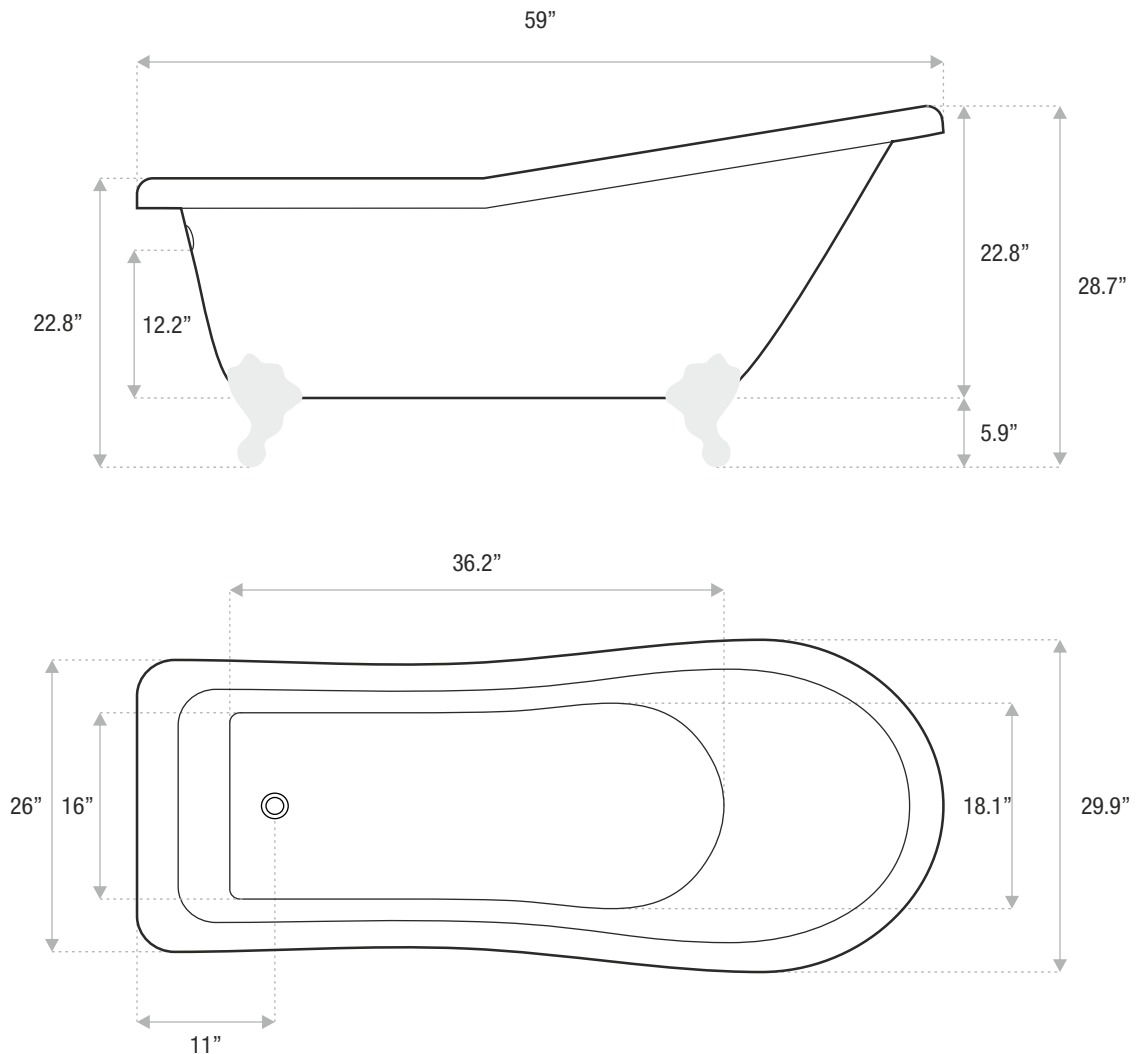

## Sizes

57x29.5x28

59x30x29

67x31x31

73x31.5x32

Drain and waste overflow sold separately. Faucet sold separately.  
Additional finishes on claw feet sold separately

## DETAILS

- **Shape:** single slipper
- **Type:** acrylic
- **Finish:** high gloss
- **Freestanding:** yes
- **Drop-in:** no
- **Skirted:** no
- **Water jets:** no
- **Air jets:** no
- **Empty weight:** 128
- **Gallons to fill:** 41
- **Faucet type:** floor / wall / deck
- **Special colors and finishes:** yes

## DETAILS

- **Shape:** single slipper
- **Type:** acrylic
- **Finish:** high gloss
- **Freestanding:** yes
- **Drop-in:** no
- **Skirted:** no
- **Water jets:** no
- **Air jets:** no
- **Empty weight:** 133
- **Gallons to fill:** 44
- **Faucet type:** floor / wall / deck
- **Special colors and finishes:** yes