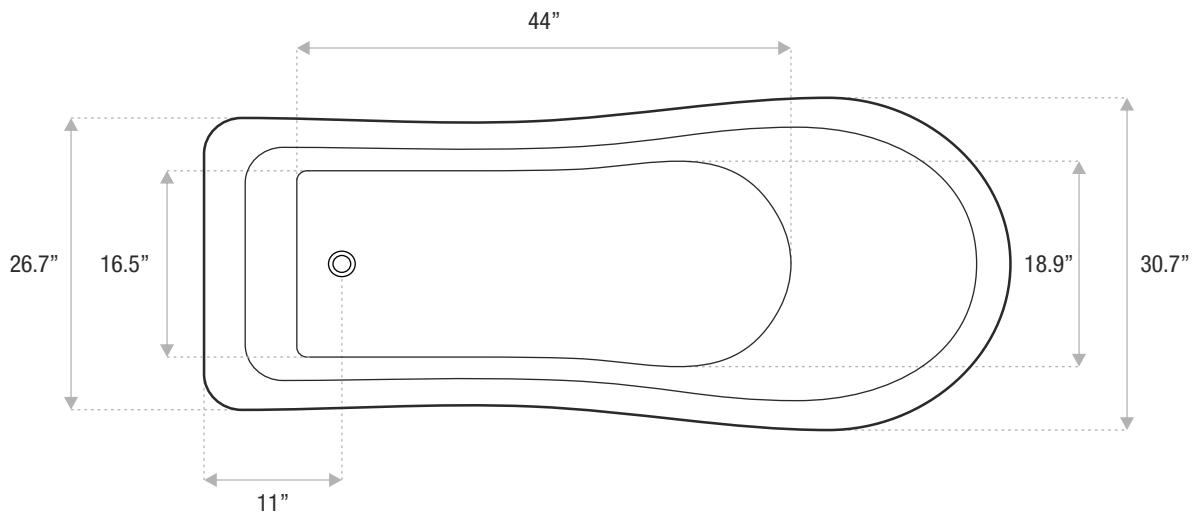

## Sizes

57x29.5x28

59x30x29

**67x31x31**

73x31.5x32

Drain and waste overflow sold separately. Faucet sold separately.  
Additional finishes on claw feet sold separately