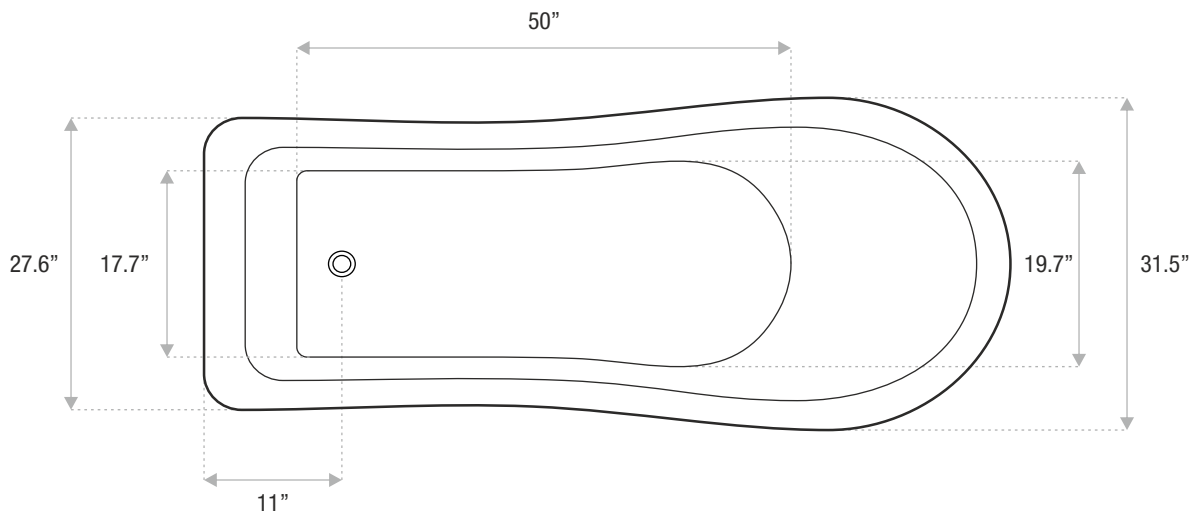

## Sizes

57x29.5x28

59x30x29

67x31x31

73x31.5x32

Drain and waste overflow sold separately. Faucet sold separately.  
Additional finishes on claw feet sold separately