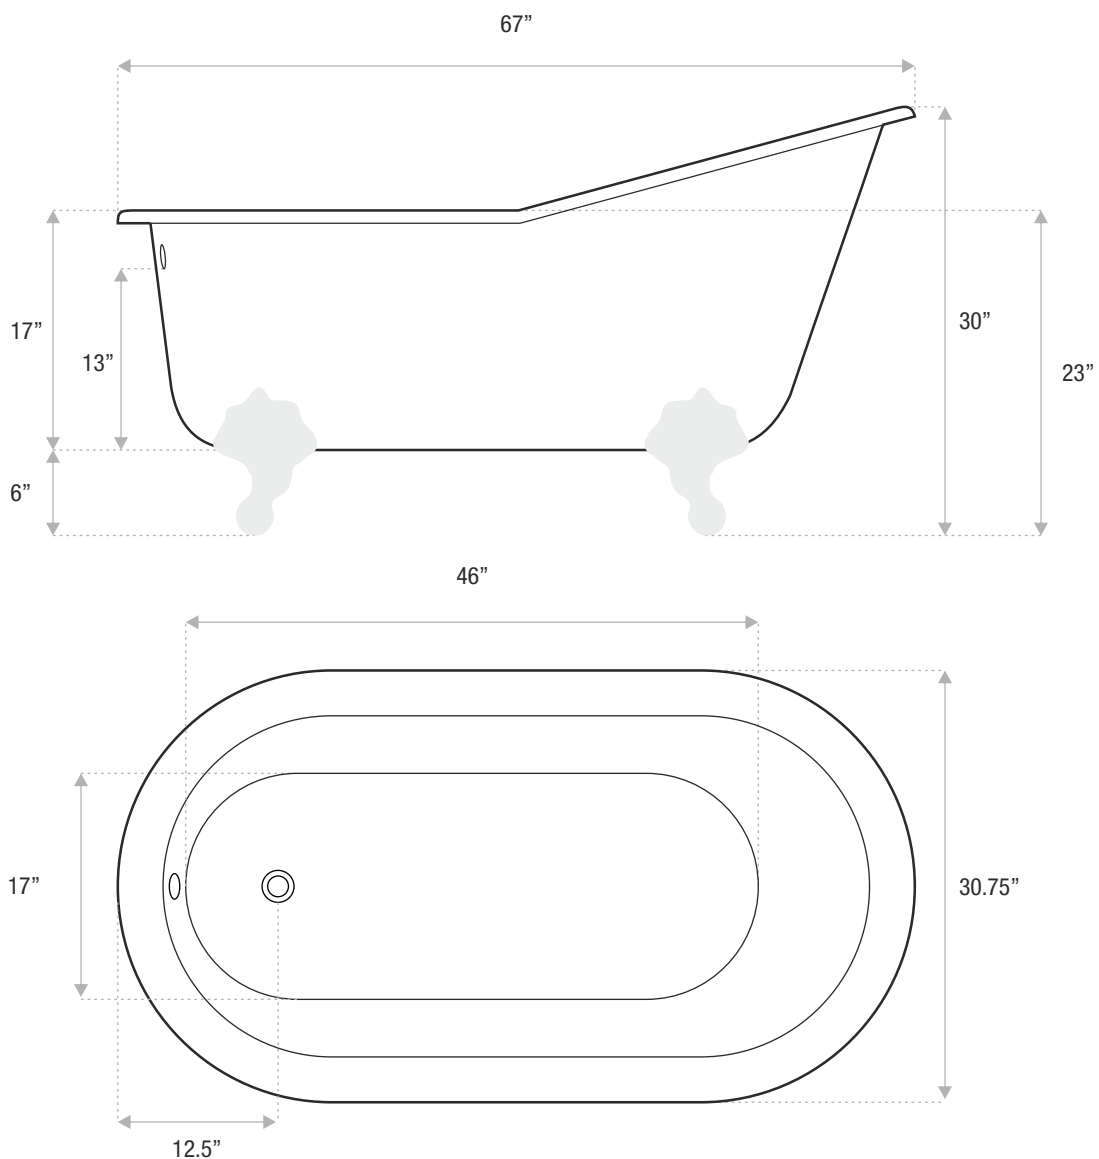

SINGLE SLIPPER

CAST IRON CLAWFOOT

57 x 31 x 30

A distinctive tub that's great for any size bathroom. The Single Slipper is a single person Vintage Cast Iron tub with claw feet and an end drain available as a soaker tub.

JETSTREAM WORKS

Sizes

57x31x30

61x31x30

67x31x30

Drain and faucet sold separately. / Chrome feet included. / Other finishes sold separately.

DETAILS

- Shape: slipper
- Type: cast iron
- Finish: high gloss
- Freestanding: yes
- Drop-in: no
- Skirted: no
- Water jets: no
- Air jets: no
- Empty weight: 296
- Gallons to fill:
- Faucet type: floor / wall
- Special colors and finishes: yes

JETSTREAM WORKS

Sizes

57x31x30

61x31x30

67x31x30

Drain and faucet sold separately. / Chrome feet included. / Other finishes sold separately.

DETAILS

- Shape: slipper
- Type: cast iron
- Finish: high gloss
- Freestanding: yes
- Drop-in: no
- Skirted: no
- Water jets: no
- Air jets: no
- Empty weight: 322
- Gallons to fill:
- Faucet type: floor / wall
- Special colors and finishes: yes

JETSTREAM WORKS

Sizes

57x31x30

61x31x30

67x31x30

Drain and faucet sold separately. / Chrome feet included. / Other finishes sold separately.

DETAILS

- Shape: slipper
- Type: cast iron
- Finish: high gloss
- Freestanding: yes
- Drop-in: no
- Skirted: no
- Water jets: no
- Air jets: no
- Empty weight: 381
- Gallons to fill:
- Faucet type: floor / wall
- Special colors and finishes: yes