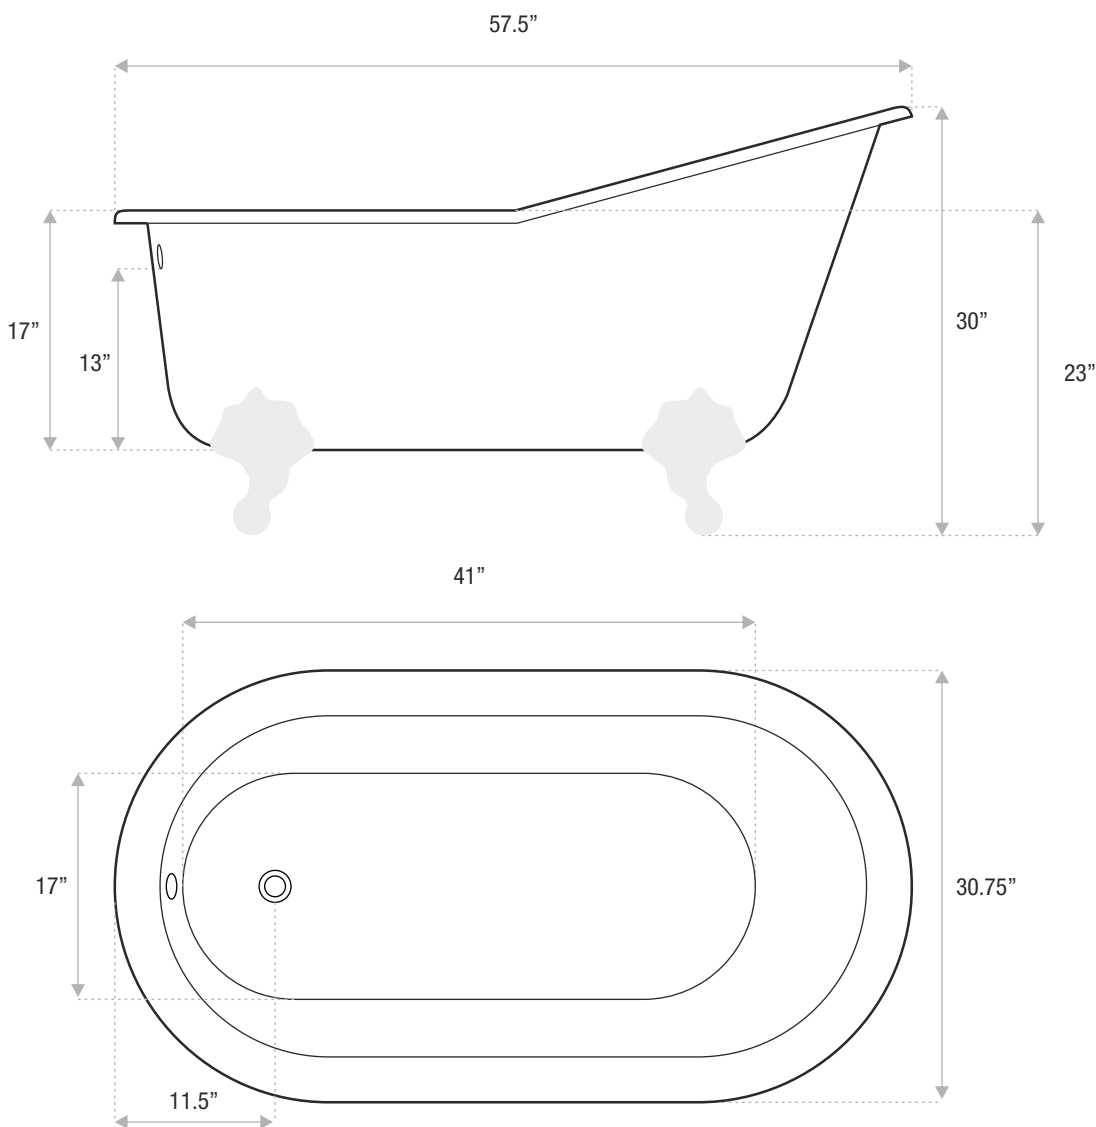

SINGLE SLIPPER

CAST IRON CLAWFOOT

57 x 31 x 30

A distinctive tub that's great for any size bathroom. The Single Slipper is a single person Vintage Cast Iron tub with claw feet and an end drain available as a soaker tub.

JETSTREAM WORKS

Sizes

57x31x30

61x31x30

67x31x30

Drain and faucet sold separately. / Chrome feet included. / Other finishes sold separately.

DETAILS

- Shape: slipper
- Type: cast iron
- Finish: high gloss
- Freestanding: yes
- Drop-in: no
- Skirted: no
- Water jets: no
- Air jets: no
- Empty weight: 296
- Gallons to fill:
- Faucet type: floor / wall
- Special colors and finishes: yes

SINGLE SLIPPER

CAST IRON CLAWFOOT

61 x 31 x 30

A distinctive tub that's great for any size bathroom. The Single Slipper is a single person Vintage Cast Iron tub with claw feet and an end drain available as a soaker tub.

JETSTREAM WORKS

Sizes

57x31x30

61x31x30

67x31x30

Drain and faucet sold separately. / Chrome feet included. / Other finishes sold separately.

DETAILS

- Shape: slipper
- Type: cast iron
- Finish: high gloss
- Freestanding: yes
- Drop-in: no
- Skirted: no
- Water jets: no
- Air jets: no
- Empty weight: 322
- Gallons to fill:
- Faucet type: floor / wall
- Special colors and finishes: yes