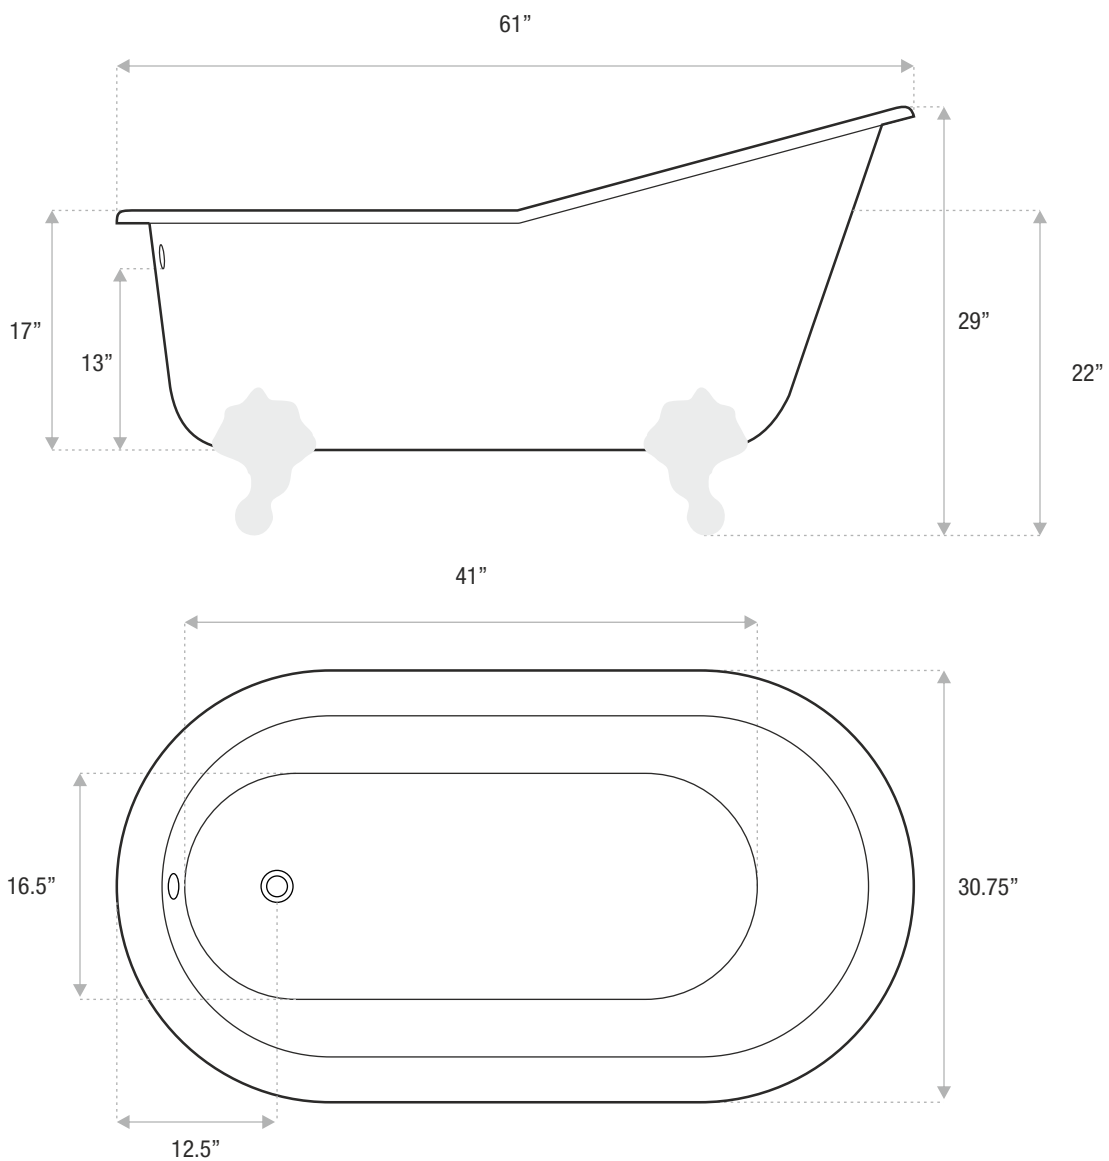

SINGLE SLIPPER

CAST IRON CLAWFOOT

57 x 31 x 30

A distinctive tub that's great for any size bathroom. The Single Slipper is a single person Vintage Cast Iron tub with claw feet and an end drain available as a soaker tub.

JETSTREAM WORKS

Sizes

57x31x30

61x31x30

67x31x30

Drain and faucet sold separately. / Chrome feet included. / Other finishes sold separately.

DETAILS

- Shape: slipper
- Type: cast iron
- Finish: high gloss
- Freestanding: yes
- Drop-in: no
- Skirted: no
- Water jets: no
- Air jets: no
- Empty weight: 296
- Gallons to fill:
- Faucet type: floor / wall
- Special colors and finishes: yes

JETSTREAM WORKS

Sizes

57x31x30

61x31x30

67x31x30

Drain and faucet sold separately. / Chrome feet included. / Other finishes sold separately.

DETAILS

- Shape: slipper
- Type: cast iron
- Finish: high gloss
- Freestanding: yes
- Drop-in: no
- Skirted: no
- Water jets: no
- Air jets: no
- Empty weight: 322
- Gallons to fill:
- Faucet type: floor / wall
- Special colors and finishes: yes

SINGLE SLIPPER

CAST IRON CLAWFOOT

67 x 31 x 30

A distinctive tub that's great for any size bathroom. The Single Slipper is a single person Vintage Cast Iron tub with claw feet and an end drain available as a soaker tub.