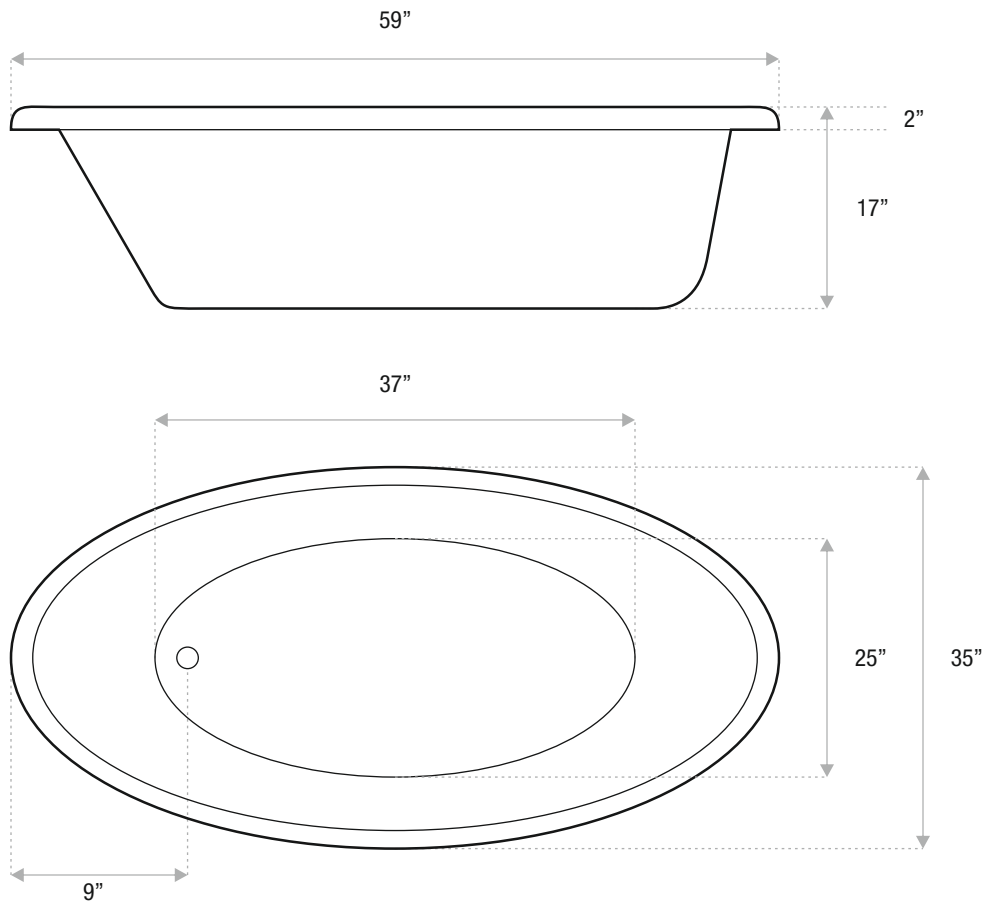

## DROP IN TUBS

59 x 35 x 17

Small, oval-shaped soaker tub with no deck for a rounded, elegant look. This drop-in tub is a sturdy high gloss composite construction, available with air or water jets. Heat exchange system is available.

### DETAILS

- Shape: oval
- Type: gelcoat
- Finish: high gloss
- Freestanding: no
- Drop-in: yes
- Skirted: no
- Water jets: yes
- Air jets: yes
- Empty weight: 70
- Gallons to fill: 50
- Faucet type: deck/wall
- Special colors and finishes: no