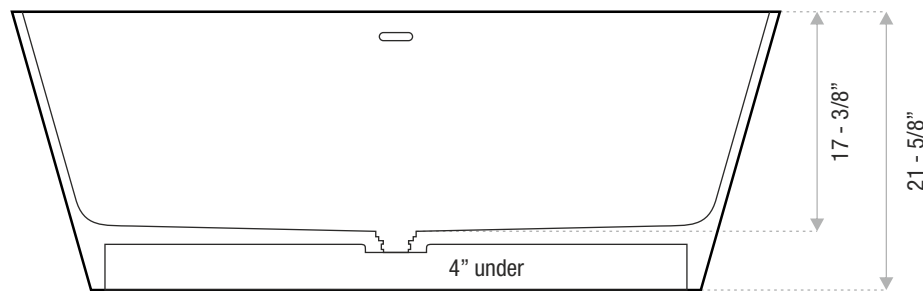

TESSA

MODERN FREESTANDING

58 x 26 x 22

A rectangular, modern tub with beautiful, clean lines and Zen style. Tessa is a stone resin, freestanding tub with a matte finish and a heavy-cast construction.

JETSTREAM WORKS

Sizes

Includes drain and waste overflow in your finish choice / Faucet sold separately

58x26x22

65x29x24

DETAILS

- **Shape:** rectangle
- **Type:** stone resin
- **Finish:** matte-gloss
- **Freestanding:** yes
- **Drop-in:** no
- **Skirted:** no
- **Water jets:** no
- **Air jets:** yes
- **Empty weight:** 375
- **Gallons to fill:** 80
- **Faucet type:** floor / wall
- **Special colors and finishes:** yes

TESSA

MODERN FREESTANDING

65 x 29 x 24

A rectangular, modern tub with beautiful, clean lines and Zen style. Tessa is a stone resin, freestanding tub with a matte finish and a heavy-cast construction.

JETSTREAM WORKS

Sizes

58x26x22

65x29x24

Includes drain and waste overflow in your finish choice / Faucet sold separately.

DETAILS

- **Shape:** rectangle
- **Type:** stone resin
- **Finish:** matte-gloss
- **Freestanding:** yes
- **Drop-in:** no
- **Skirted:** no
- **Water jets:** no
- **Air jets:** yes
- **Empty weight:** 400
- **Gallons to fill:** 60
- **Faucet type:** floor / wall
- **Special colors and finishes:** yes