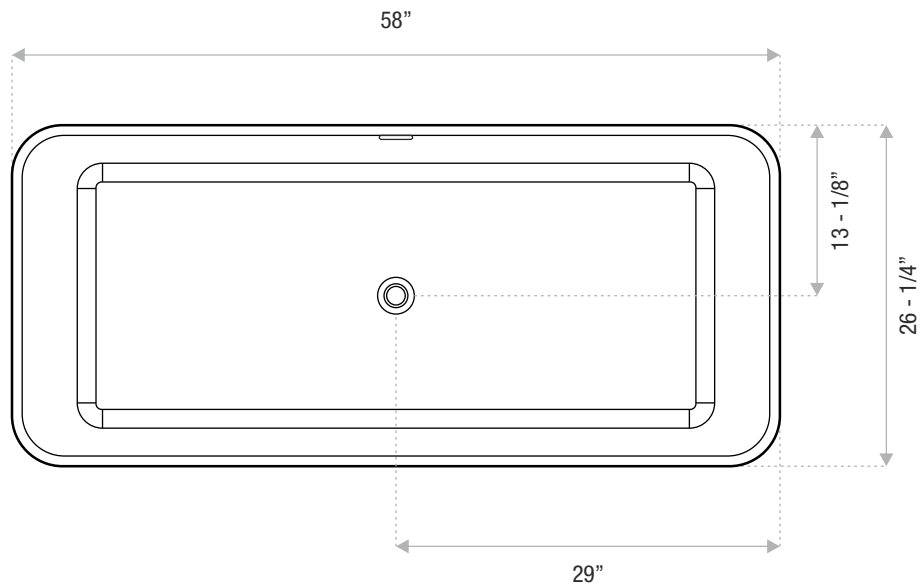

TESSA

MODERN FREESTANDING

58 x 26 x 22

A rectangular, modern tub with beautiful, clean lines and Zen style. Tessa is a stone resin, freestanding tub with a matte finish and a heavy-cast construction.

JETSTREAM WORKS

Sizes

Includes drain and waste overflow in your finish choice / Faucet sold separately

58x26x22

65x29x24

DETAILS

- **Shape:** rectangle
- **Type:** stone resin
- **Finish:** matte-gloss
- **Freestanding:** yes
- **Drop-in:** no
- **Skirted:** no
- **Water jets:** no
- **Air jets:** yes
- **Empty weight:** 375
- **Gallons to fill:** 80
- **Faucet type:** floor / wall
- **Special colors and finishes:** yes

TESSA

MODERN FREESTANDING

65 x 29 x 24

A rectangular, modern tub with beautiful, clean lines and Zen style. Tessa is a stone resin, freestanding tub with a matte finish and a heavy-cast construction.

JETSTREAM WORKS

Sizes

58x26x22

65x29x24

Includes drain and waste overflow in your finish choice / Faucet sold separately.

DETAILS

- **Shape:** rectangle
- **Type:** stone resin
- **Finish:** matte-gloss
- **Freestanding:** yes
- **Drop-in:** no
- **Skirted:** no
- **Water jets:** no
- **Air jets:** yes
- **Empty weight:** 400
- **Gallons to fill:** 60
- **Faucet type:** floor / wall
- **Special colors and finishes:** yes