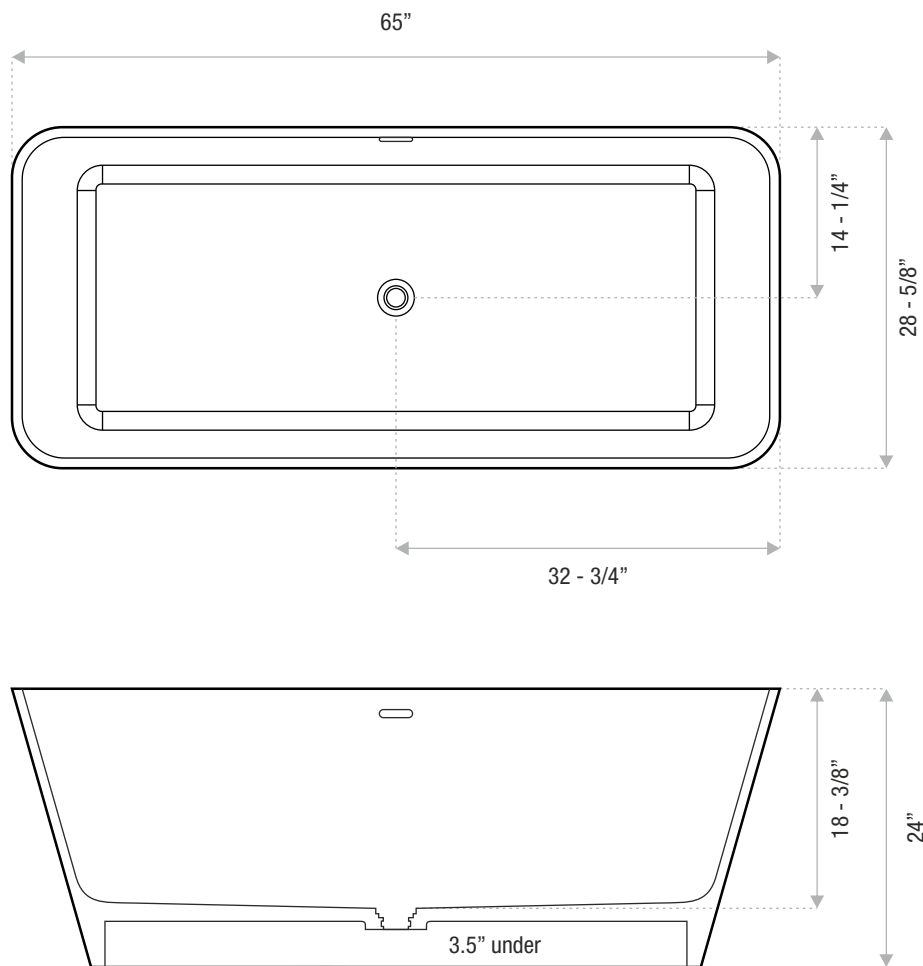

TESSA

MODERN FREESTANDING

58 x 26 x 22

A rectangular, modern tub with beautiful, clean lines and Zen style. Tessa is a stone resin, freestanding tub with a matte finish and a heavy-cast construction.

JETSTREAM WORKS

Sizes

Includes drain and waste overflow in your finish choice / Faucet sold separately

58x26x22

65x29x24

DETAILS

- **Shape:** rectangle
- **Type:** stone resin
- **Finish:** matte-gloss
- **Freestanding:** yes
- **Drop-in:** no
- **Skirted:** no
- **Water jets:** no
- **Air jets:** yes
- **Empty weight:** 375
- **Gallons to fill:** 80
- **Faucet type:** floor / wall
- **Special colors and finishes:** yes

TESSA

MODERN FREESTANDING

65 x 29 x 24

A rectangular, modern tub with beautiful, clean lines and Zen style. Tessa is a stone resin, freestanding tub with a matte finish and a heavy-cast construction.

JETSTREAM WORKS

Sizes

58x26x22

65x29x24

Includes drain and waste overflow in your finish choice / Faucet sold separately.

DETAILS

- **Shape:** rectangle
- **Type:** stone resin
- **Finish:** matte-gloss
- **Freestanding:** yes
- **Drop-in:** no
- **Skirted:** no
- **Water jets:** no
- **Air jets:** yes
- **Empty weight:** 400
- **Gallons to fill:** 60
- **Faucet type:** floor / wall
- **Special colors and finishes:** yes