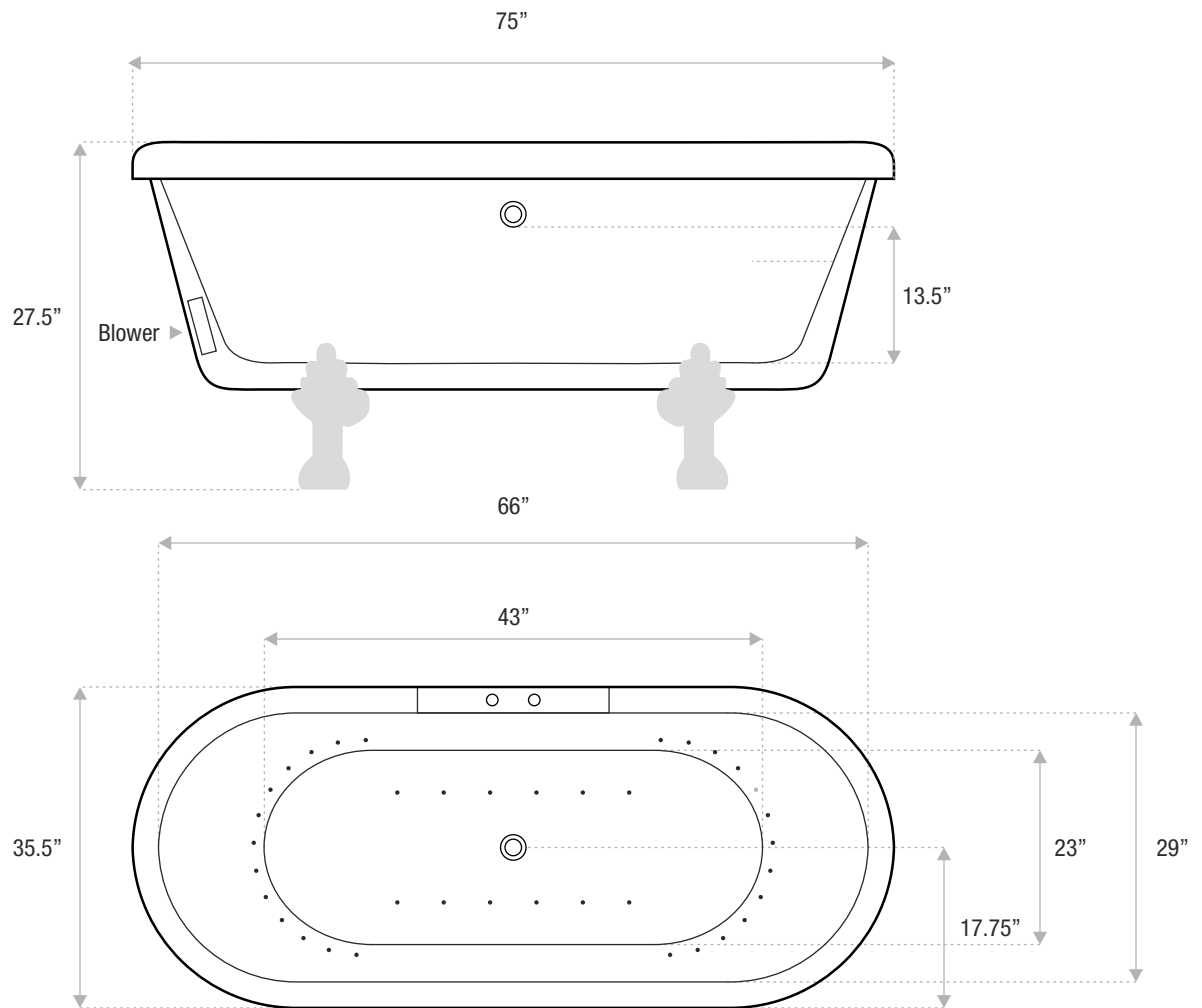

TWIN SKIN

DOUBLE ENDED

AIR JETS

A beautiful vintage tub that will become the centerpiece of any bathroom with a pedestal for a sleek, modern style. The Double Ended Tub is an acrylic tub with a center drain that is available as a soaker tub or with air jets. Specially made with room between the skins for water jets, air jets or a combination of both with a chromatherapy light.

JETSTREAM WORKS

Sizes

69 x 35.5 x 26.5

75 x 35.5 x 27.5

Drain and waste overflow sold separately.
Faucet sold separately.

DETAILS

- **Shape:** double ended
- **Type:** acrylic
- **Finish:** gloss
- **Freestanding:** yes
- **Drop-in:** no
- **Skirted:** no
- **Water jets:** yes
- **Air jets:** yes
- **Faucet type:** floor / wall
- **Integral overflow & drain:** no
- **Combo air and water jets with chromatherapy light:** yes
- **Dry/empty weight w/air jet system:** 180
- **With air jet & water jets and light:** 230
- **Gallons to fill:** 85
- **Special colors and finishes:** yes

TWIN SKIN

DOUBLE ENDED

AIR JETS

Enjoy the elegance that this classic tub adds to your bathroom. You have the option of water or air jets or a combination of both water and air jets with a chromatherapy light for extra comfort. This tub is available as a pedestal tub or claw foot tub.

JETSTREAM WORKS

Sizes

69 x 35.5 x 26.5

75 x 35.5 x 27.5

Drain and waste overflow sold separately.
Faucet sold separately.

DETAILS

Chrome finish is included - other finishes are available at an additional cost.