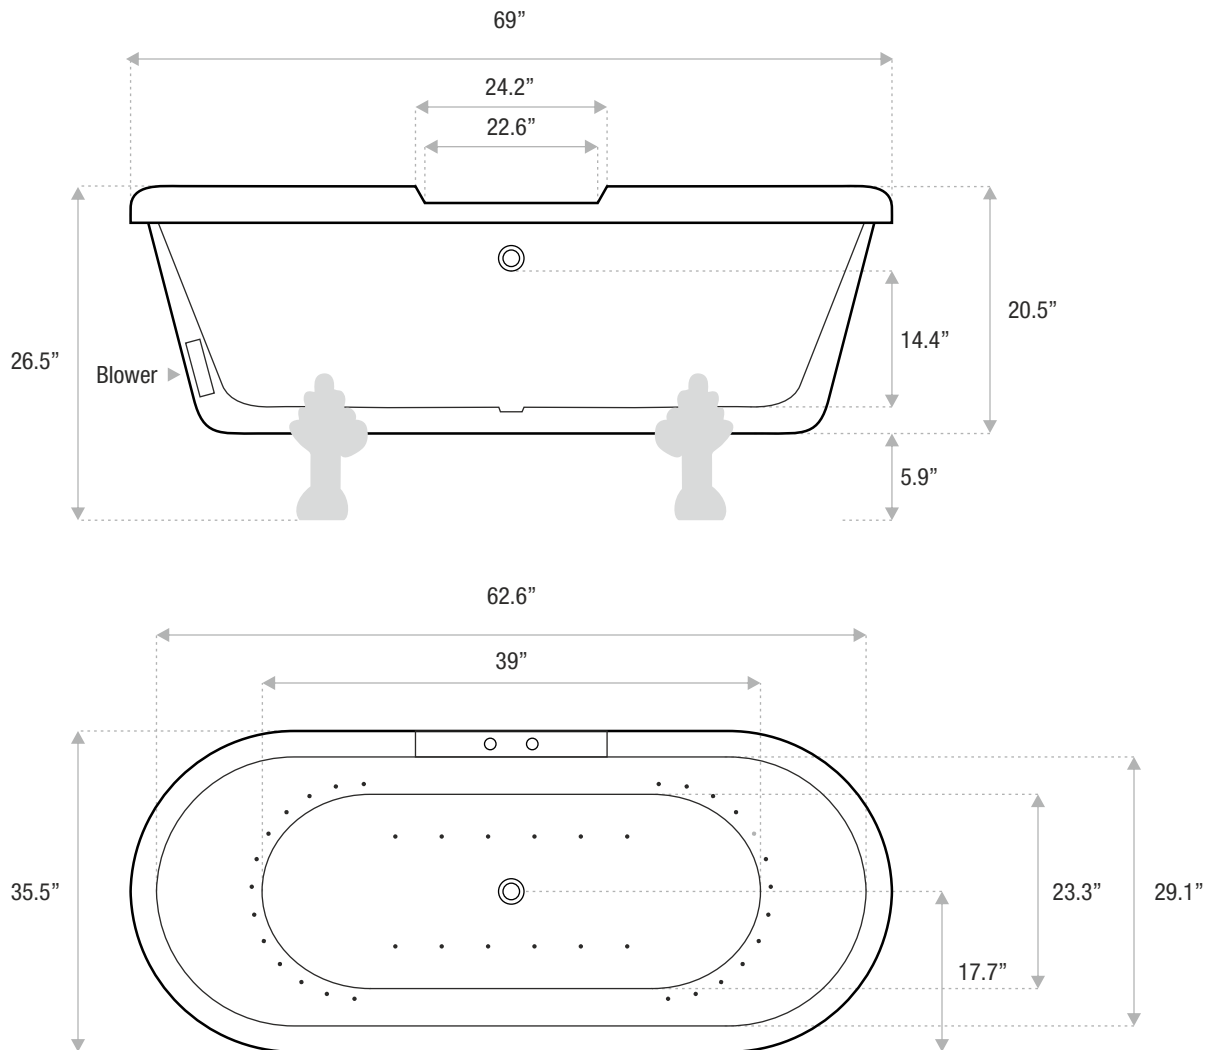

TWIN SKIN

DOUBLE ENDED

AIR JETS

A beautiful vintage tub that will become the centerpiece of any bathroom with a pedestal for a sleek, modern style. The Double Ended Tub is an acrylic tub with a center drain that is available as a soaker tub or with air jets. Specially made with room between the skins for water jets, air jets or a combination of both with a chromatherapy light.

JETSTREAM WORKS

Sizes

69 x 35.5 x 26.5

75 x 35.5 x 27.5

Drain and waste overflow sold separately.
Faucet sold separately.

DETAILS

- **Shape:** double ended
- **Type:** acrylic
- **Finish:** gloss
- **Freestanding:** yes
- **Drop-in:** no
- **Skirted:** no
- **Water jets:** yes
- **Air jets:** yes
- **Faucet type:** floor / wall
- **Integral overflow & drain:** no
- **Combo air and water jets with chromatherapy light:** yes
- **Dry/empty weight w/air jet system:** 180
- **With air jet & water jets and light:** 230
- **Gallons to fill:** 85
- **Special colors and finishes:** yes

JETSTREAM WORKS

Sizes

69 x 35.5 x 26.5

75 x 35.5 x 27.5

Drain and waste overflow sold separately.
Faucet sold separately.

DETAILS

Chrome finish is included - other finishes are available at an additional cost.