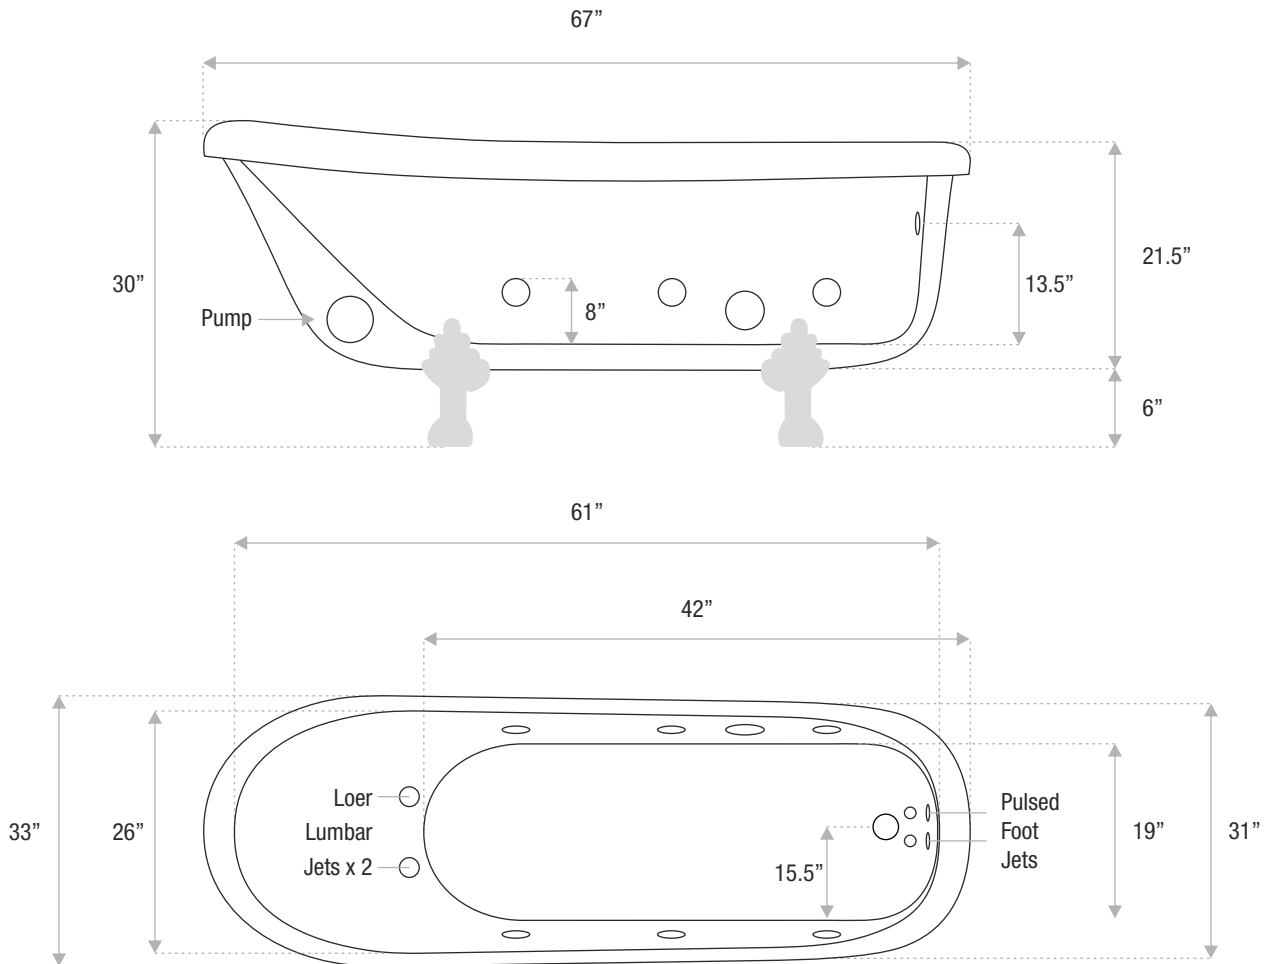

JETSTREAM WORKS

Sizes

69 x 35.5 x 26.5

75 x 35.5 x 27.5

Drain and waste overflow sold separately.
Faucet sold separately.

DETAILS

- **Shape:** double ended
- **Type:** acrylic
- **Finish:** gloss
- **Freestanding:** yes
- **Drop-in:** no
- **Skirted:** no
- **Water jets:** yes
- **Air jets:** yes
- **Faucet type:** floor / wall
- **Integral overflow & drain:** no
- **Combo air and water jets with chromatherapy light:** yes
- **Dry/empty weight w/air jet system:** 180
- **With air jet & water jets and light:** 230
- **Gallons to fill:** 85
- **Special colors and finishes:** yes

JETSTREAM WORKS

Sizes

69 x 35.5 x 26.5

75 x 35.5 x 27.5

Drain and waste overflow sold separately.
Faucet sold separately.

DETAILS

Chrome finish is included - other finishes are available at an additional cost.

TWIN SKIN

SINGLE SLIPPER

WATER JETS

A unique and versatile tub, the Twin Single Slipper provides a relaxing oasis in your bathroom. You have the option of water or air jets or a combination of water and air jets with a chromatherapy light for extra comfort. This tub is available as a pedestal tub or claw foot tub.

JETSTREAM WORKS

Size

67 x 33 x 20

Chrome finish is included. Faucet sold separately.
Drain and waste overflow sold separately.
Other finishes are available at an additional cost.

DETAILS

- Shape: single slipper
- Type: acrylic
- Finish: gloss
- Freestanding: yes
- Drop-in: no
- Skirted: no
- Water jets: yes
- Air jets: yes
- Faucet type: floor/wall
- Integral overflow & drain: no
- Combo air and water jets with chromatherapy light: yes
- Dry/empty weight w/air jet system: 175
- With air jet & water jets and light: 225
- Gallons to fill: 78
- Special colors and finishes: yes