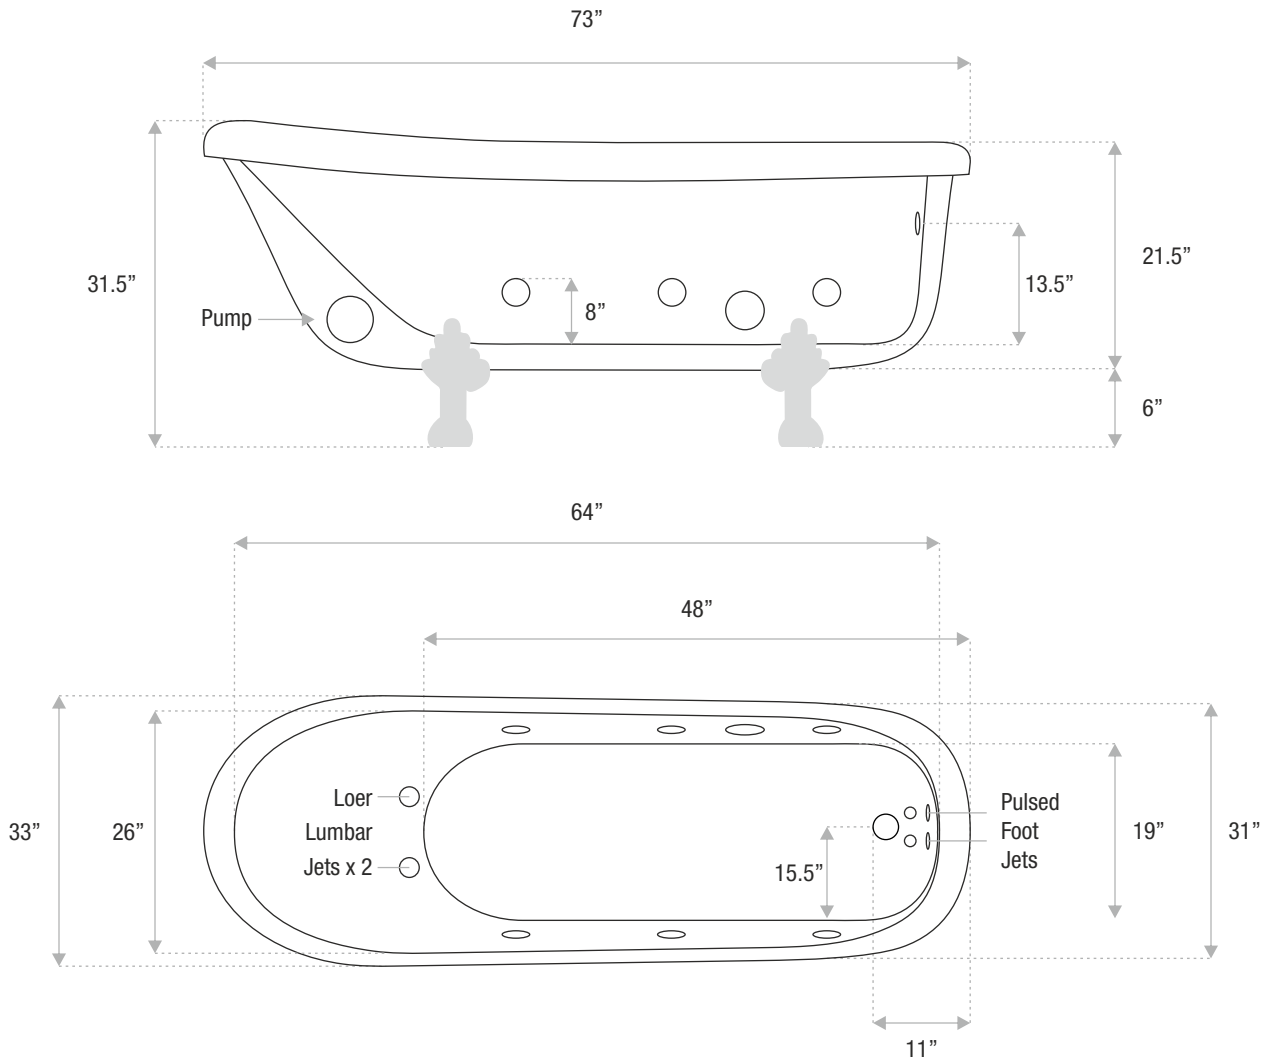

JETSTREAM WORKS

Sizes

69 x 35.5 x 26.5

75 x 35.5 x 27.5

Drain and waste overflow sold separately.
Faucet sold separately.

DETAILS

- **Shape:** double ended
- **Type:** acrylic
- **Finish:** gloss
- **Freestanding:** yes
- **Drop-in:** no
- **Skirted:** no
- **Water jets:** yes
- **Air jets:** yes
- **Faucet type:** floor / wall
- **Integral overflow & drain:** no
- **Combo air and water jets with chromatherapy light:** yes
- **Dry/empty weight w/air jet system:** 180
- **With air jet & water jets and light:** 230
- **Gallons to fill:** 85
- **Special colors and finishes:** yes

JETSTREAM WORKS

Sizes

69 x 35.5 x 26.5

75 x 35.5 x 27.5

Drain and waste overflow sold separately.
Faucet sold separately.

DETAILS

Chrome finish is included - other finishes are available at an additional cost.

JETSTREAM WORKS

Size

67 x 33 x 20

Chrome finish is included. Faucet sold separately.
Drain and waste overflow sold separately.
Other finishes are available at an additional cost.

DETAILS

- Shape: single slipper
- Type: acrylic
- Finish: gloss
- Freestanding: yes
- Drop-in: no
- Skirted: no
- Water jets: yes
- Air jets: yes
- Faucet type: floor/wall
- Integral overflow & drain: no
- Combo air and water jets with chromatherapy light: yes
- Dry/empty weight w/air jet system: 175
- With air jet & water jets and light: 225
- Gallons to fill: 78
- Special colors and finishes: yes

JETSTREAM WORKS

Size

73 x 35.5 x 21.5

Chrome finish is included. Faucet sold separately.
Drain and waste overflow sold separately.
Other finishes are available at an additional cost.

DETAILS

- Shape: single slipper
- Type: acrylic
- Finish: gloss
- Freestanding: yes
- Drop-in: no
- Skirted: no
- Water jets: yes
- Air jets: yes
- Faucet type: floor/wall
- Integral overflow & drain: no
- Combo air and water jets with chromatherapy light: yes
- Dry/empty weight w/air jet system: 185
- With air jet & water jets and light: 235
- Gallons to fill: 83
- Special colors and finishes: yes