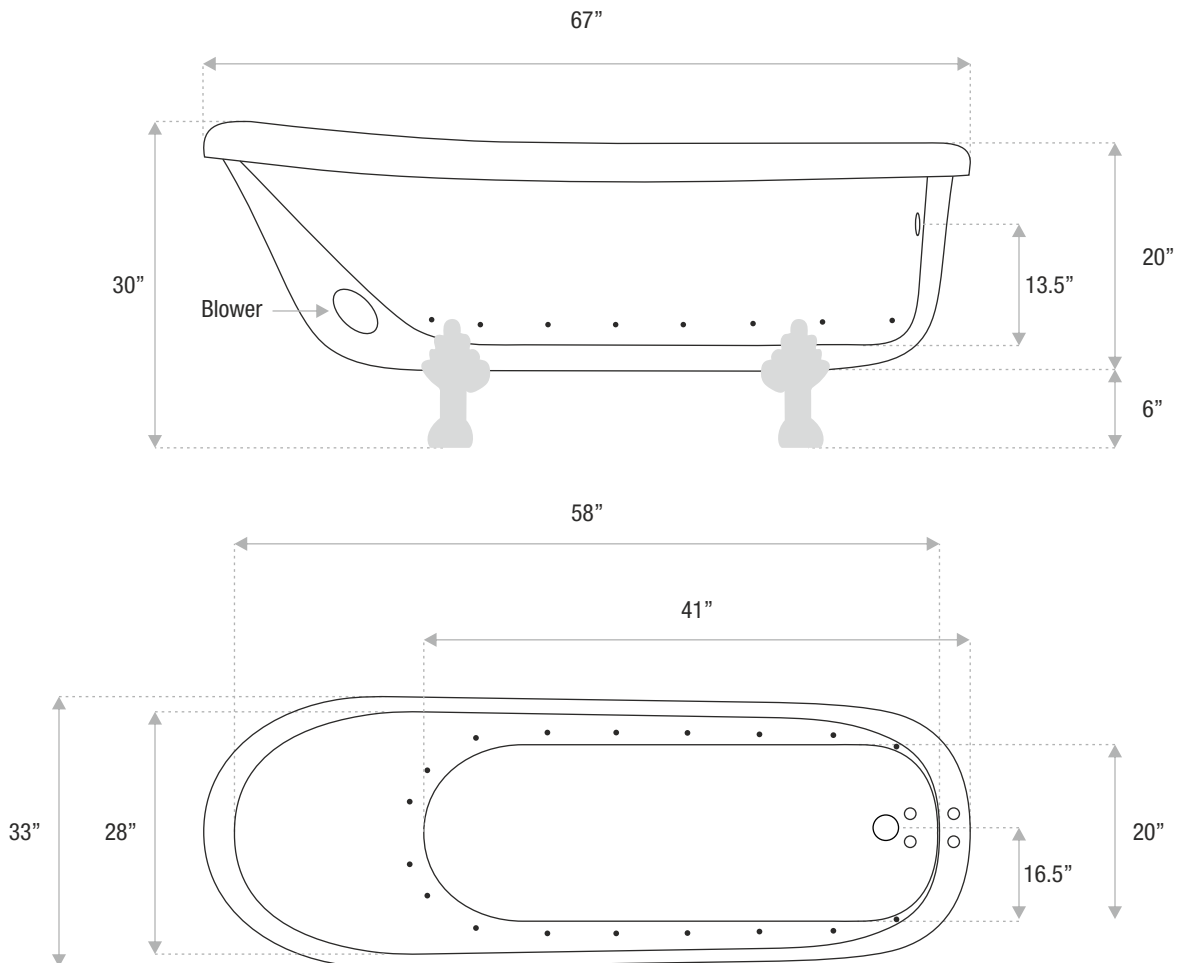

# TWIN SKIN

SINGLE SLIPPER

AIR JETS

A unique and versatile tub, the Twin Single Slipper provides a relaxing oasis in your bathroom. You have the option of water or air jets or a combination of water and air jets with a chromatherapy light for extra comfort. This tub is available as a pedestal tub or claw foot tub.

JETSTREAM WORKS

Size

67 x 33 x 20

Chrome finish is included. Faucet sold separately. Drain and waste overflow sold separately. Other finishes are available at an additional cost.

## DETAILS

- **Shape:** single slipper
- **Type:** acrylic
- **Finish:** gloss
- **Freestanding:** yes
- **Drop-in:** no
- **Skirted:** no
- **Water jets:** yes
- **Air jets:** yes
- **Faucet type:** floor/wall
- **Integral overflow & drain:** no
- **Combo air and water jets with chromatherapy light:** yes
- **Dry/empty weight w/air jet system:** 175
- **With air jet & water jets and light:** 225
- **Gallons to fill:** 78
- **Special colors and finishes:** yes

JETSTREAM WORKS

Size

73 x 35.5 x 21.5

Chrome finish is included. Faucet sold separately.  
Drain and waste overflow sold separately.  
Other finishes are available at an additional cost.