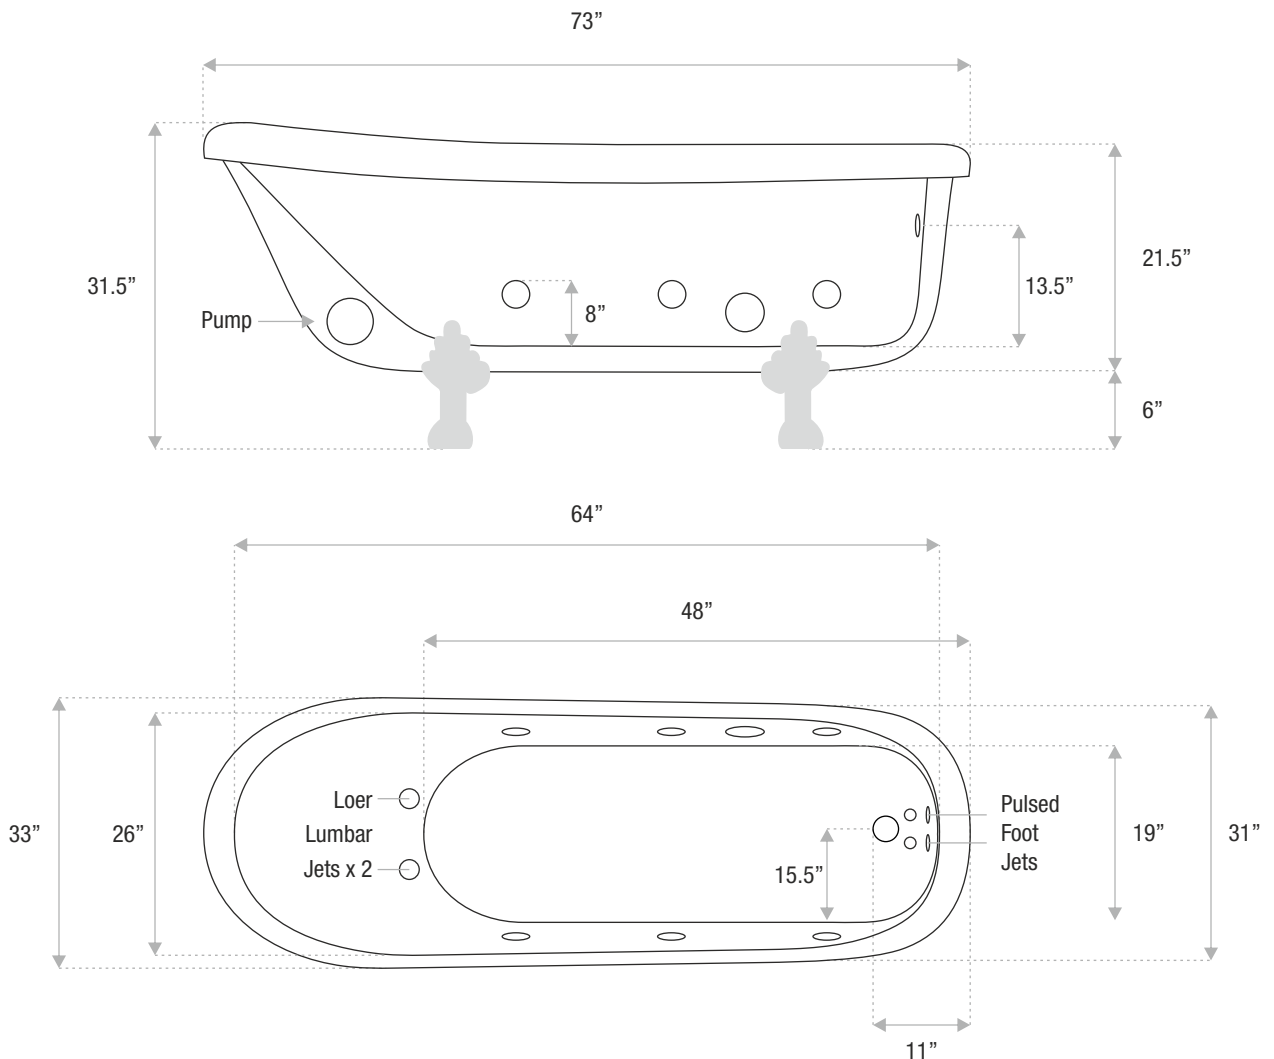

JETSTREAM WORKS

Size

67 x 33 x 20

Chrome finish is included. Faucet sold separately.  
Drain and waste overflow sold separately.  
Other finishes are available at an additional cost.

# TWIN SKIN

SINGLE SLIPPER

WATER JETS

A unique and versatile tub, the Twin Single Slipper provides a relaxing oasis in your bathroom. You have the option of water or air jets or a combination of water and air jets with a chromatherapy light for extra comfort. This tub is available as a pedestal tub or claw foot tub.

JETSTREAM WORKS

Size

73 x 35.5 x 21.5

Chrome finish is included. Faucet sold separately.  
Drain and waste overflow sold separately.  
Other finishes are available at an additional cost.