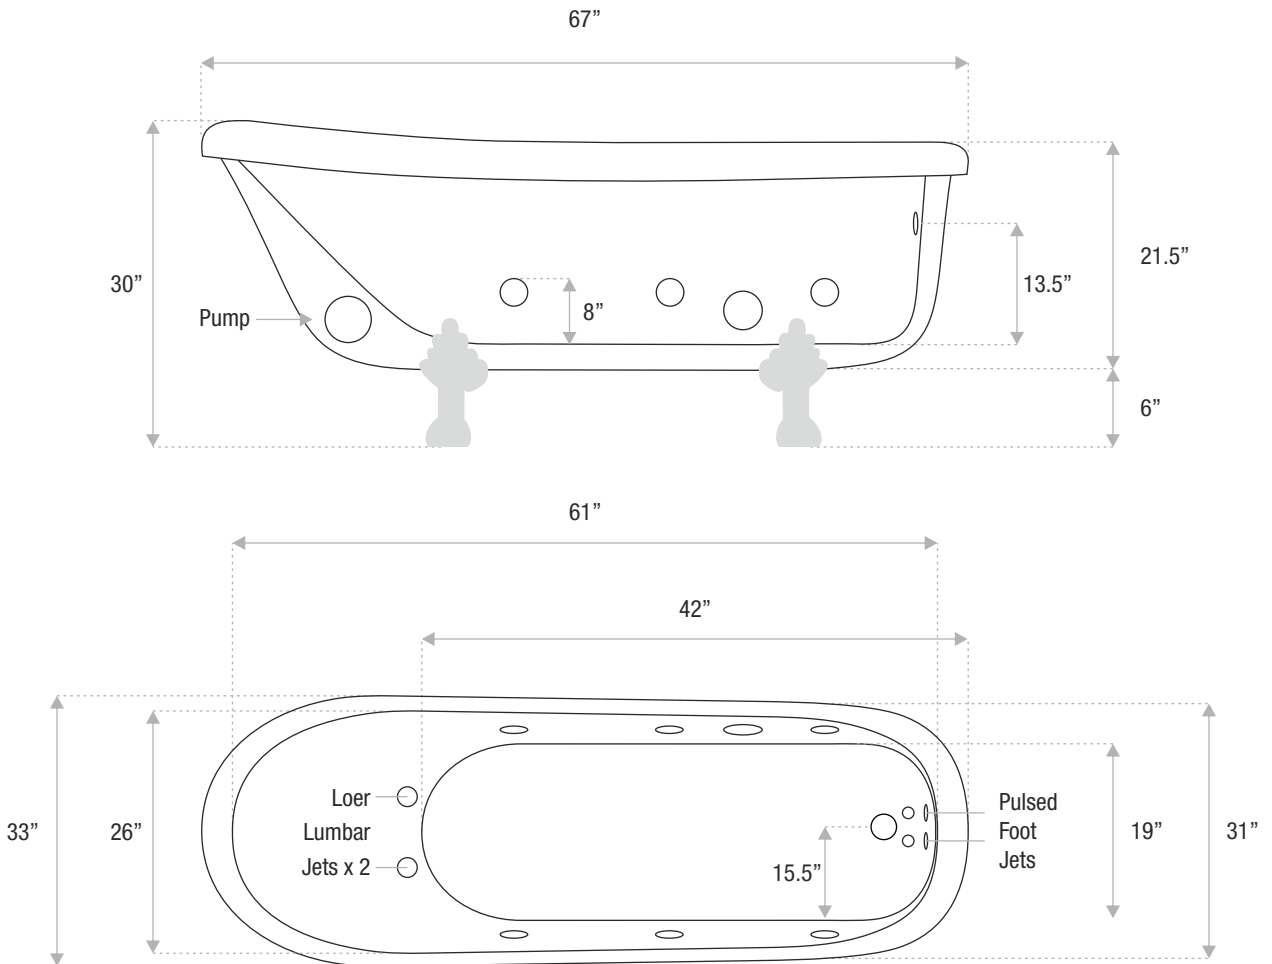

JETSTREAM WORKS

Size

73 x 35.5 x 21.5

Chrome finish is included. Faucet sold separately.  
Drain and waste overflow sold separately.  
Other finishes are available at an additional cost.

## DETAILS

- **Shape:** single slipper
- **Type:** acrylic
- **Finish:** gloss
- **Freestanding:** yes
- **Drop-in:** no
- **Skirted:** no
- **Water jets:** yes
- **Air jets:** yes
- **Faucet type:** floor/wall
- **Integral overflow & drain:** no
- **Combo air and water jets with chromatherapy light:** yes
- **Dry/empty weight w/air jet system:** 185
- **With air jet & water jets and light:** 235
- **Gallons to fill:** 83
- **Special colors and finishes:** yes

# TWIN SKIN

SINGLE SLIPPER

WATER JETS

A unique and versatile tub, the Twin Single Slipper provides a relaxing oasis in your bathroom. You have the option of water or air jets or a combination of water and air jets with a chromatherapy light for extra comfort. This tub is available as a pedestal tub or claw foot tub.

JETSTREAM WORKS

Size

67 x 33 x 20

Chrome finish is included. Faucet sold separately.  
Drain and waste overflow sold separately.  
Other finishes are available at an additional cost.