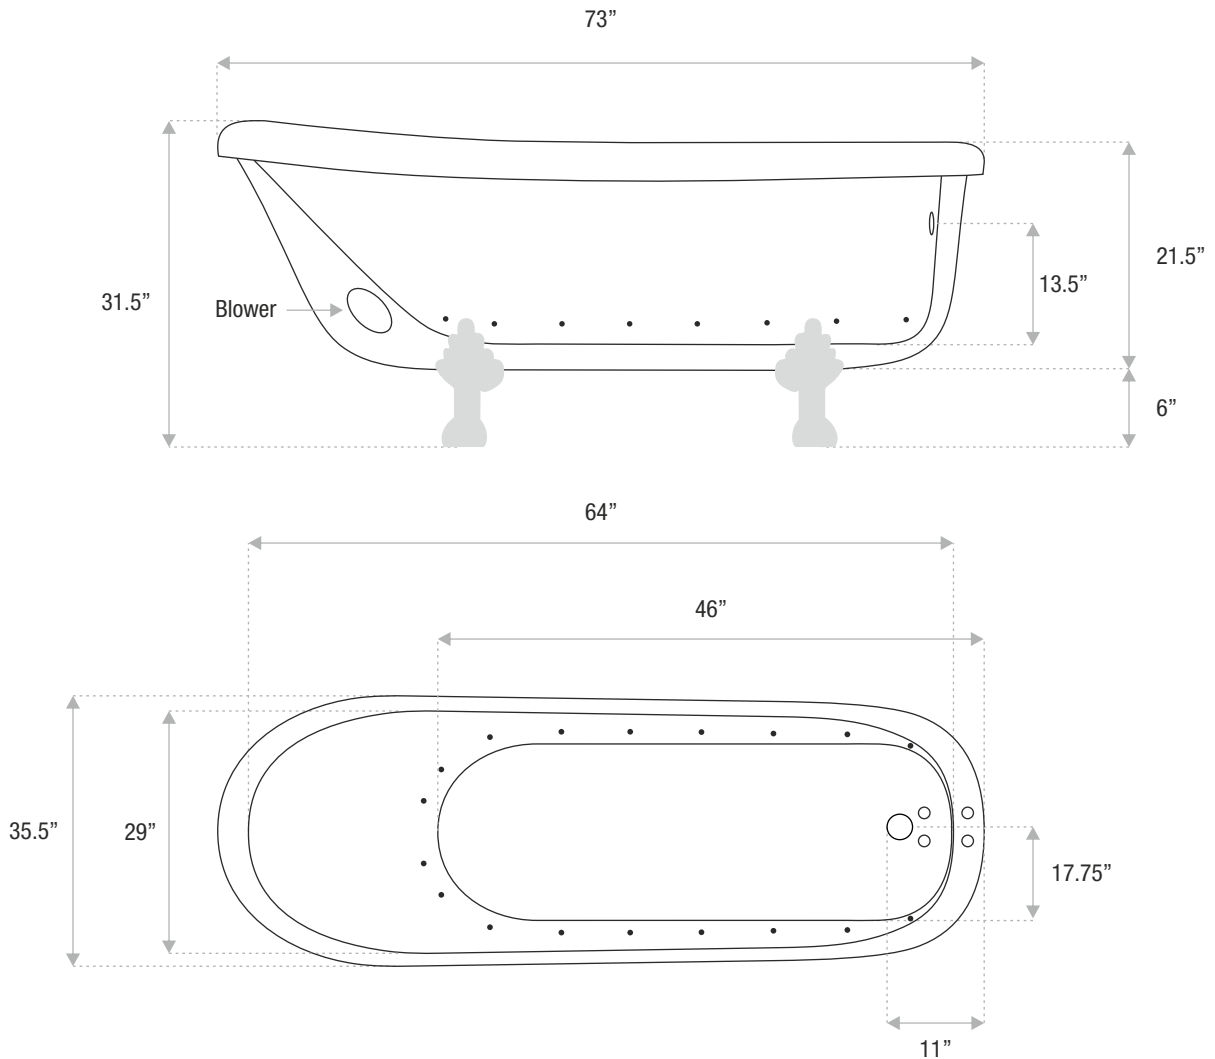

JETSTREAM WORKS

Size

67 x 33 x 20

Chrome finish is included. Faucet sold separately. Drain and waste overflow sold separately. Other finishes are available at an additional cost.

## DETAILS

- **Shape:** single slipper
- **Type:** acrylic
- **Finish:** gloss
- **Freestanding:** yes
- **Drop-in:** no
- **Skirted:** no
- **Water jets:** yes
- **Air jets:** yes
- **Faucet type:** floor/wall
- **Integral overflow & drain:** no
- **Combo air and water jets with chromatherapy light:** yes
- **Dry/empty weight w/air jet system:** 175
- **With air jet & water jets and light:** 225
- **Gallons to fill:** 78
- **Special colors and finishes:** yes

JETSTREAM WORKS

Size

73 x 35.5 x 21.5

Chrome finish is included. Faucet sold separately.  
Drain and waste overflow sold separately.  
Other finishes are available at an additional cost.