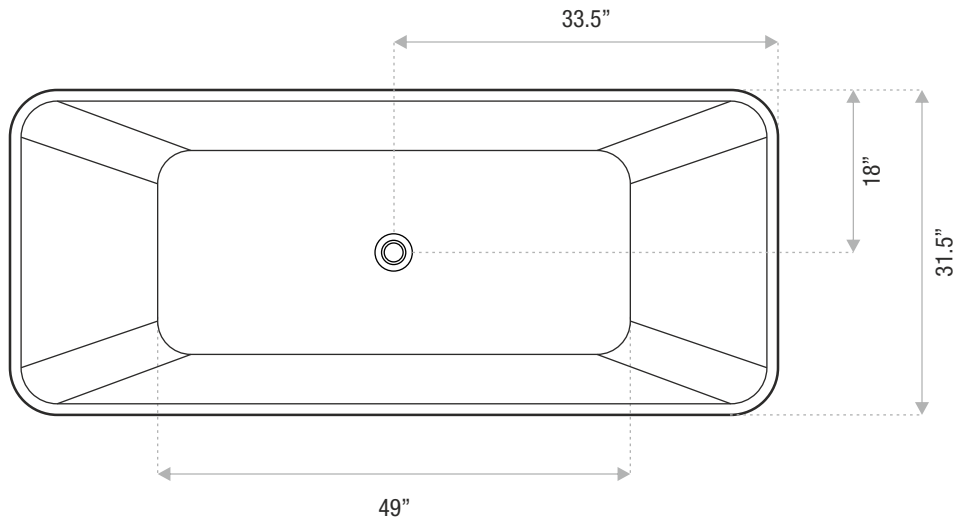

59x30x23

67x30x23

73x32x24

DETAILS

- **Shape:** thin rim rectangle
- **Type:** stone resin
- **Finish:** gloss
- **Freestanding:** yes
- **Drop-in:** no
- **Skirted:** no
- **Water jets:** yes
- **Air jets:** yes
- **Empty weight:** 80
- **Gallons to fill:** 80
- **Faucet type:** floor / wall
- **Special colors and finishes:** yes

59x30x23

67x30x23

73x32x24

DETAILS

- **Shape:** thin rim rectangle
- **Type:** stone resin
- **Finish:** gloss
- **Freestanding:** yes
- **Drop-in:** no
- **Skirted:** no
- **Water jets:** yes
- **Air jets:** yes
- **Empty weight:** 95
- **Gallons to fill:** 85
- **Faucet type:** floor / wall
- **Special colors and finishes:** yes

TIFFANY

MODERN FREESTANDING

73 x 32 x 24

A rectangular, modern tub with clean, contemporary lines. Tiffany is an acrylic, freestanding tub.

JETSTREAM WORKS

Sizes

Includes drain and waste overflow in your finish choice / Faucet sold separately

59x30x23

67x30x23

73x32x24

DETAILS

- **Shape:** thin rim rectangle
- **Type:** stone resin
- **Finish:** gloss
- **Freestanding:** yes
- **Drop-in:** no
- **Skirted:** no
- **Water jets:** yes
- **Air jets:** yes
- **Empty weight:** 140
- **Gallons to fill:** 130
- **Faucet type:** floor / wall
- **Special colors and finishes:** yes