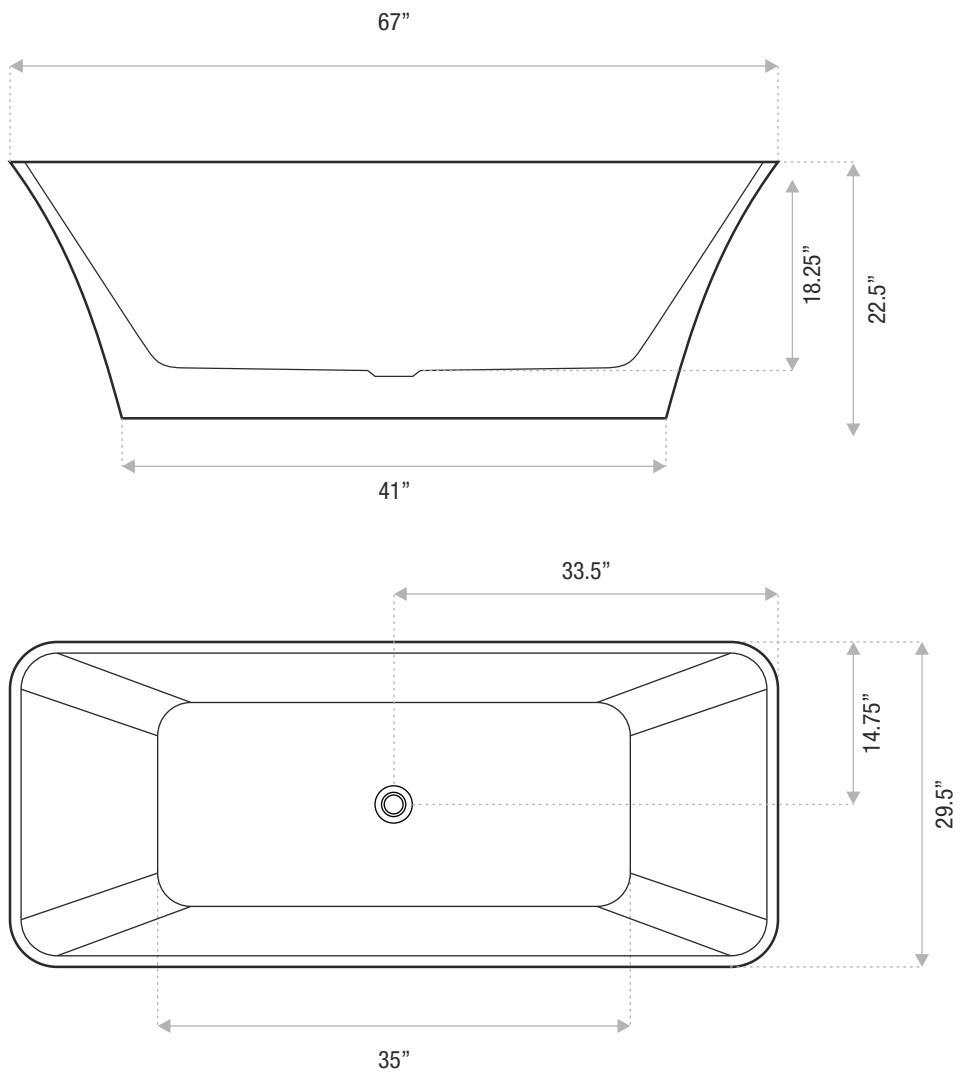

59x30x23

67x30x23

73x32x24

DETAILS

- **Shape:** thin rim rectangle
- **Type:** stone resin
- **Finish:** gloss
- **Freestanding:** yes
- **Drop-in:** no
- **Skirted:** no
- **Water jets:** yes
- **Air jets:** yes
- **Empty weight:** 80
- **Gallons to fill:** 80
- **Faucet type:** floor / wall
- **Special colors and finishes:** yes

TIFFANY

MODERN FREESTANDING

67 x 30 x 23

A rectangular, modern tub with clean, contemporary lines. Tiffany is an acrylic, freestanding tub.

JETSTREAM WORKS

Sizes

Includes drain and waste overflow in your finish choice / Faucet sold separately

59x30x23

67x30x23

73x32x24

DETAILS

- **Shape:** thin rim rectangle
- **Type:** stone resin
- **Finish:** gloss
- **Freestanding:** yes
- **Drop-in:** no
- **Skirted:** no
- **Water jets:** yes
- **Air jets:** yes
- **Empty weight:** 95
- **Gallons to fill:** 85
- **Faucet type:** floor / wall
- **Special colors and finishes:** yes

TIFFANY

MODERN FREESTANDING

73 x 32 x 24

A rectangular, modern tub with clean, contemporary lines. Tiffany is an acrylic, freestanding tub.

JETSTREAM WORKS

Sizes

Includes drain and waste overflow in your finish choice / Faucet sold separately