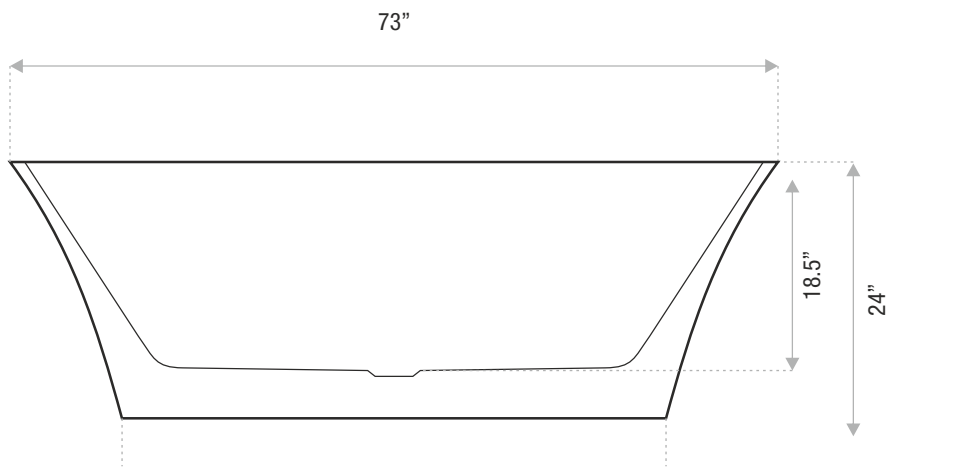

59x30x23

67x30x23

73x32x24

DETAILS

- **Shape:** thin rim rectangle
- **Type:** stone resin
- **Finish:** gloss
- **Freestanding:** yes
- **Drop-in:** no
- **Skirted:** no
- **Water jets:** yes
- **Air jets:** yes
- **Empty weight:** 95
- **Gallons to fill:** 85
- **Faucet type:** floor / wall
- **Special colors and finishes:** yes

TIFFANY

MODERN FREESTANDING

73 x 32 x 24

A rectangular, modern tub with clean, contemporary lines. Tiffany is an acrylic, freestanding tub.

JETSTREAM WORKS

Sizes

Includes drain and waste overflow in your finish choice / Faucet sold separately

59x30x23

67x30x23

73x32x24

DETAILS

- **Shape:** thin rim rectangle
- **Type:** stone resin
- **Finish:** gloss
- **Freestanding:** yes
- **Drop-in:** no
- **Skirted:** no
- **Water jets:** yes
- **Air jets:** yes
- **Empty weight:** 140
- **Gallons to fill:** 130
- **Faucet type:** floor / wall
- **Special colors and finishes:** yes