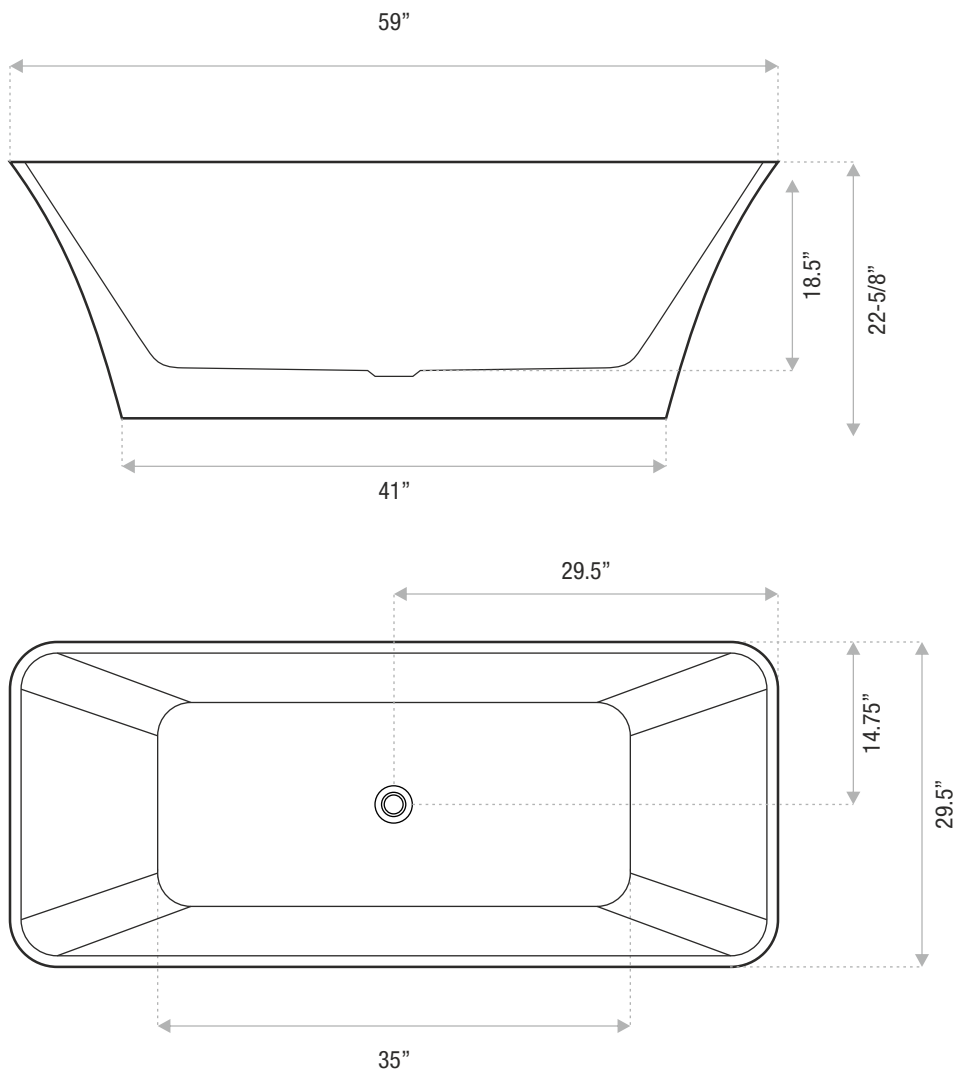

TIFFANY

MODERN FREESTANDING

59 x 30 x 23

A rectangular, modern tub with clean, contemporary lines. Tiffany is an acrylic, freestanding tub.

JETSTREAM WORKS

Sizes

Includes drain and waste overflow in your finish choice / Faucet sold separately

59x30x23

67x30x23

73x32x24

DETAILS

- **Shape:** thin rim rectangle
- **Type:** stone resin
- **Finish:** gloss
- **Freestanding:** yes
- **Drop-in:** no
- **Skirted:** no
- **Water jets:** yes
- **Air jets:** yes
- **Empty weight:** 80
- **Gallons to fill:** 80
- **Faucet type:** floor / wall
- **Special colors and finishes:** yes

TIFFANY

MODERN FREESTANDING

67 x 30 x 23

A rectangular, modern tub with clean, contemporary lines. Tiffany is an acrylic, freestanding tub.

JETSTREAM WORKS

Sizes

Includes drain and waste overflow in your finish choice / Faucet sold separately

59x30x23

67x30x23

73x32x24

DETAILS

- **Shape:** thin rim rectangle
- **Type:** stone resin
- **Finish:** gloss
- **Freestanding:** yes
- **Drop-in:** no
- **Skirted:** no
- **Water jets:** yes
- **Air jets:** yes
- **Empty weight:** 95
- **Gallons to fill:** 85
- **Faucet type:** floor / wall
- **Special colors and finishes:** yes