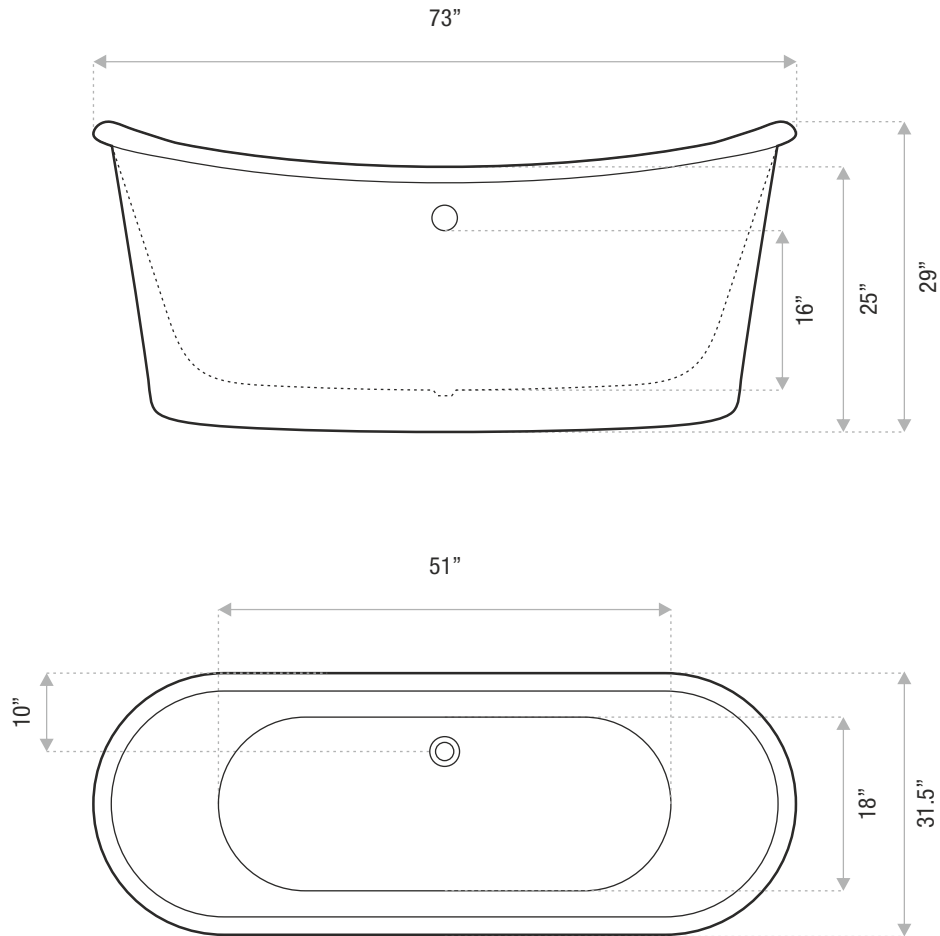

# WARBY ALUMINUM

SKIRTED CAST IRON

59 x 30 x 28

Add a striking piece to your bathroom with this sleek aluminum-skirted cast iron tub. The eggshell onyx black aluminum exterior contrasts beautifully with the white, high-gloss cast iron interior. The Aluminum Skirted Cast Iron Tub is available as a soaker.

# WARBY ALUMINUM

SKIRTED CAST IRON

68 x 41 x 30

Add a striking piece to your bathroom with this sleek aluminum-skirted cast iron tub. The eggshell onyx black aluminum exterior contrasts beautifully with the white, high-gloss cast iron interior. The Aluminum Skirted Cast Iron Tub is available as a soaker.

# WARBY ALUMINUM

SKIRTED CAST IRON

73 x 32 x 30

Add a striking piece to your bathroom with this sleek aluminum-skirted cast iron tub. The eggshell onyx black aluminum exterior contrasts beautifully with the white, high-gloss cast iron interior. The Aluminum Skirted Cast Iron Tub is available as a soaker.

JETSTREAM WORKS

Sizes

59x30x28

68x41x30

73x32x30

Drain and waste overflow sold separately. / Faucet sold separately.