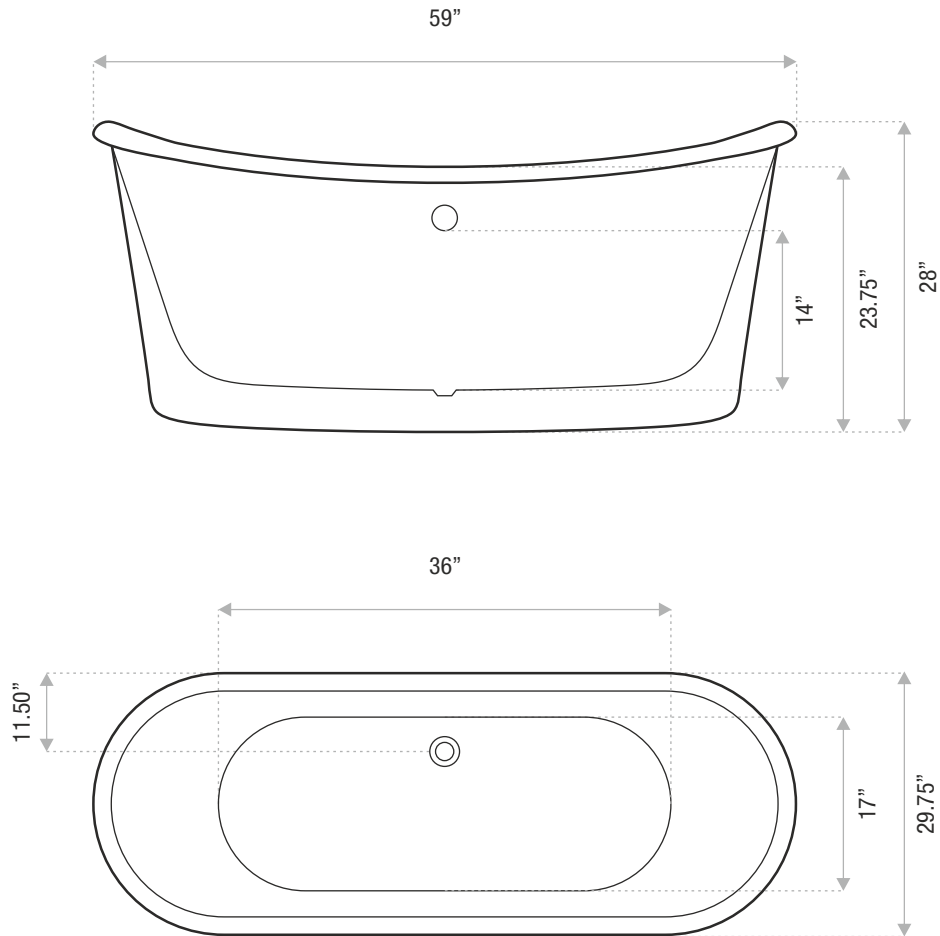

# WARBY ALUMINUM

SKIRTED CAST IRON

59 x 30 x 28

Add a striking piece to your bathroom with this sleek aluminum-skirted cast iron tub. The eggshell onyx black aluminum exterior contrasts beautifully with the white, high-gloss cast iron interior. The Aluminum Skirted Cast Iron Tub is available as a soaker.

JETSTREAM WORKS

Sizes

59x30x28

68x41x30

73x32x30

Drain and waste overflow sold separately. / Faucet sold separately.

## DETAILS

- **Shape:** bateau
- **Type:** cast iron
- **Finish:** high gloss
- **Freestanding:** yes
- **Drop-in:** no
- **Skirted:** yes
- **Water jets:** no
- **Air jets:** yes
- **Empty weight:** 400
- **Gallons to fill:** 60
- **Faucet type:** floor / wall
- **Special colors and finishes:** yes

# WARBY ALUMINUM

SKIRTED CAST IRON

68 x 41 x 30

Add a striking piece to your bathroom with this sleek aluminum-skirted cast iron tub. The eggshell onyx black aluminum exterior contrasts beautifully with the white, high-gloss cast iron interior. The Aluminum Skirted Cast Iron Tub is available as a soaker.