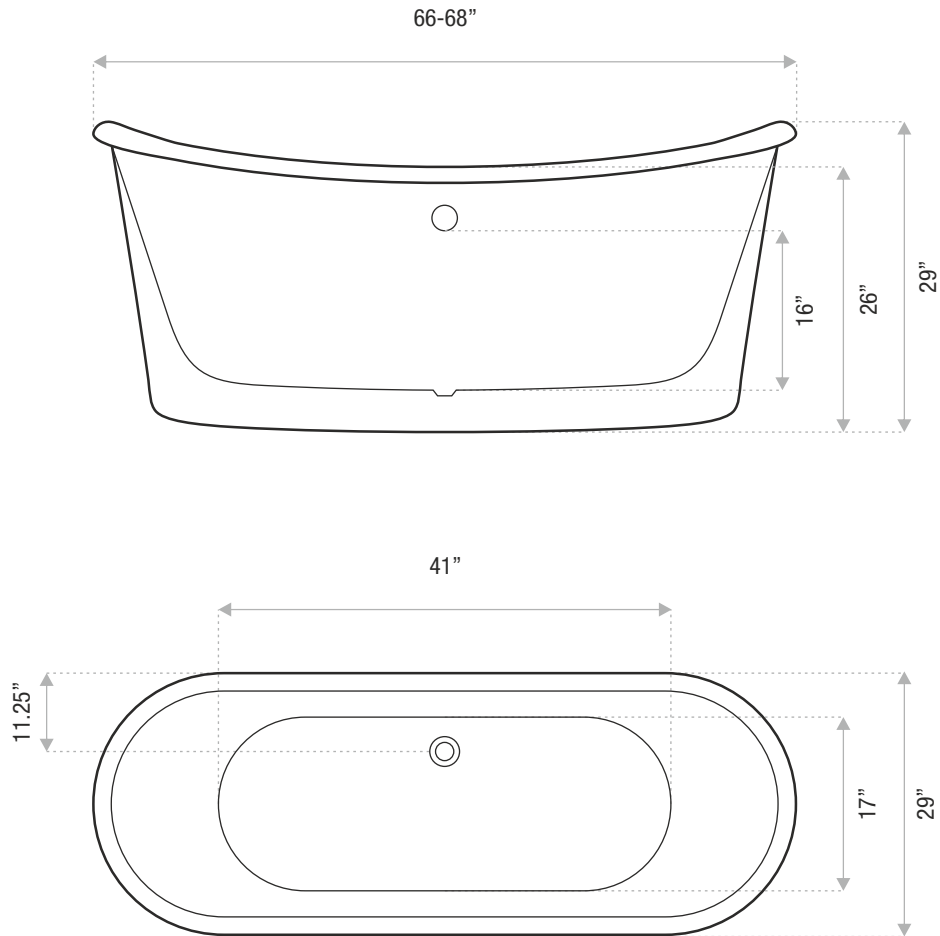

# WARBY ALUMINUM

SKIRTED CAST IRON

59 x 30 x 28

Add a striking piece to your bathroom with this sleek aluminum-skirted cast iron tub. The eggshell onyx black aluminum exterior contrasts beautifully with the white, high-gloss cast iron interior. The Aluminum Skirted Cast Iron Tub is available as a soaker.

# WARBY ALUMINUM

SKIRTED CAST IRON

68 x 41 x 30

Add a striking piece to your bathroom with this sleek aluminum-skirted cast iron tub. The eggshell onyx black aluminum exterior contrasts beautifully with the white, high-gloss cast iron interior. The Aluminum Skirted Cast Iron Tub is available as a soaker.

JETSTREAM WORKS

Sizes

59x30x28

68x41x30

73x32x30

Drain and waste overflow sold separately. / Faucet sold separately.

# WARBY ALUMINUM

SKIRTED CAST IRON

73 x 32 x 30

Add a striking piece to your bathroom with this sleek aluminum-skirted cast iron tub. The eggshell onyx black aluminum exterior contrasts beautifully with the white, high-gloss cast iron interior. The Aluminum Skirted Cast Iron Tub is available as a soaker.