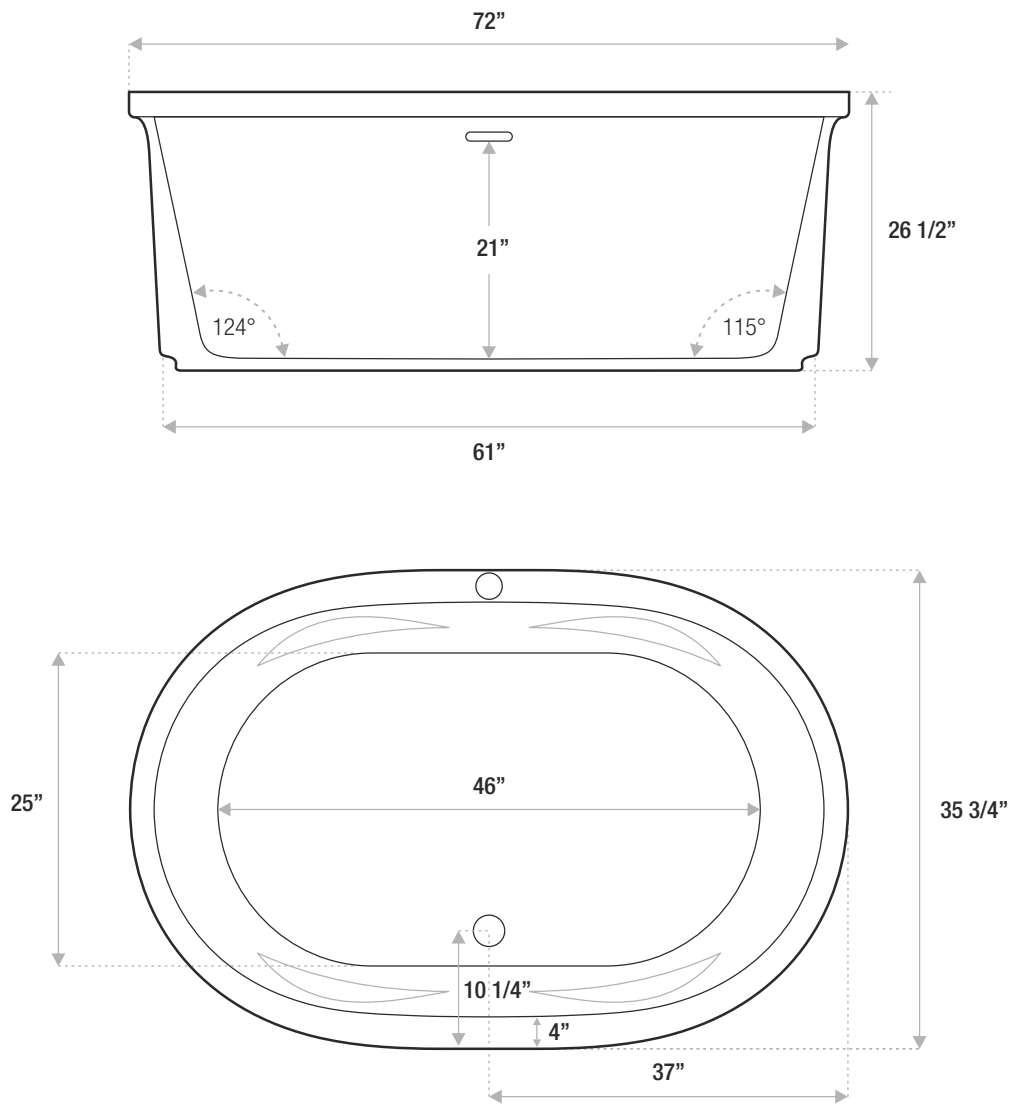

ROSABELLA

ACRYLIC

72 x 36 x 26

A uniquely modern acrylic deep freestanding tub that will fit into any decor, featuring a convenient deck mount faucet area.

DETAILS

- Shape: Oval
- Type: Acrylic
- Finish: Hi-Gloss
- Freestanding: Yes
- Drop-in: Yes
- Skirted: Yes
- Water jets: Yes
- Air jets: Yes
- Empty weight: 212
- Gallons to fill: 80
- Faucet type: deck / floor / wall
- Special colors and finishes: Yes

ROSABELLA

ACRYLIC

72 x 42 x 29

A uniquely modern acrylic deep freestanding tub that will fit into any decor, featuring a convenient deck mount faucet area.

DETAILS

- Shape: Oval
- Type: Acrylic
- Finish: Hi-Gloss
- Freestanding: Yes
- Drop-in: Yes
- Skirted: Yes
- Water jets: Yes
- Air jets: Yes
- Empty weight: 275
- Gallons to fill: 85
- Faucet type: deck / floor / wall
- Special colors and finishes: Yes

ROSABELLA

ACRYLIC

66 x 36 x 28

A uniquely modern acrylic deep freestanding tub that will fit into any decor, featuring a convenient deck mount faucet area.

DETAILS

- Shape: Oval
- Type: Acrylic
- Finish: Hi-Gloss
- Freestanding: Yes
- Drop-in: Yes
- Skirted: Yes
- Water jets: Yes
- Air jets: Yes
- Empty weight: 210
- Gallons to fill: 75
- Faucet type: deck / floor / wall
- Special colors and finishes: Yes

ROSABELLA

ACRYLIC

59 x 36 x 29

A uniquely modern acrylic deep freestanding tub that will fit into any decor, featuring a convenient deck mount faucet area.

DETAILS

- Shape: Oval
- Type: Acrylic
- Finish: Hi-Gloss
- Freestanding: Yes
- Drop-in: Yes
- Skirted: Yes
- Water jets: Yes
- Air jets: Yes
- Empty weight: 205
- Gallons to fill: 70
- Faucet type: deck / floor / wall
- Special colors and finishes: Yes