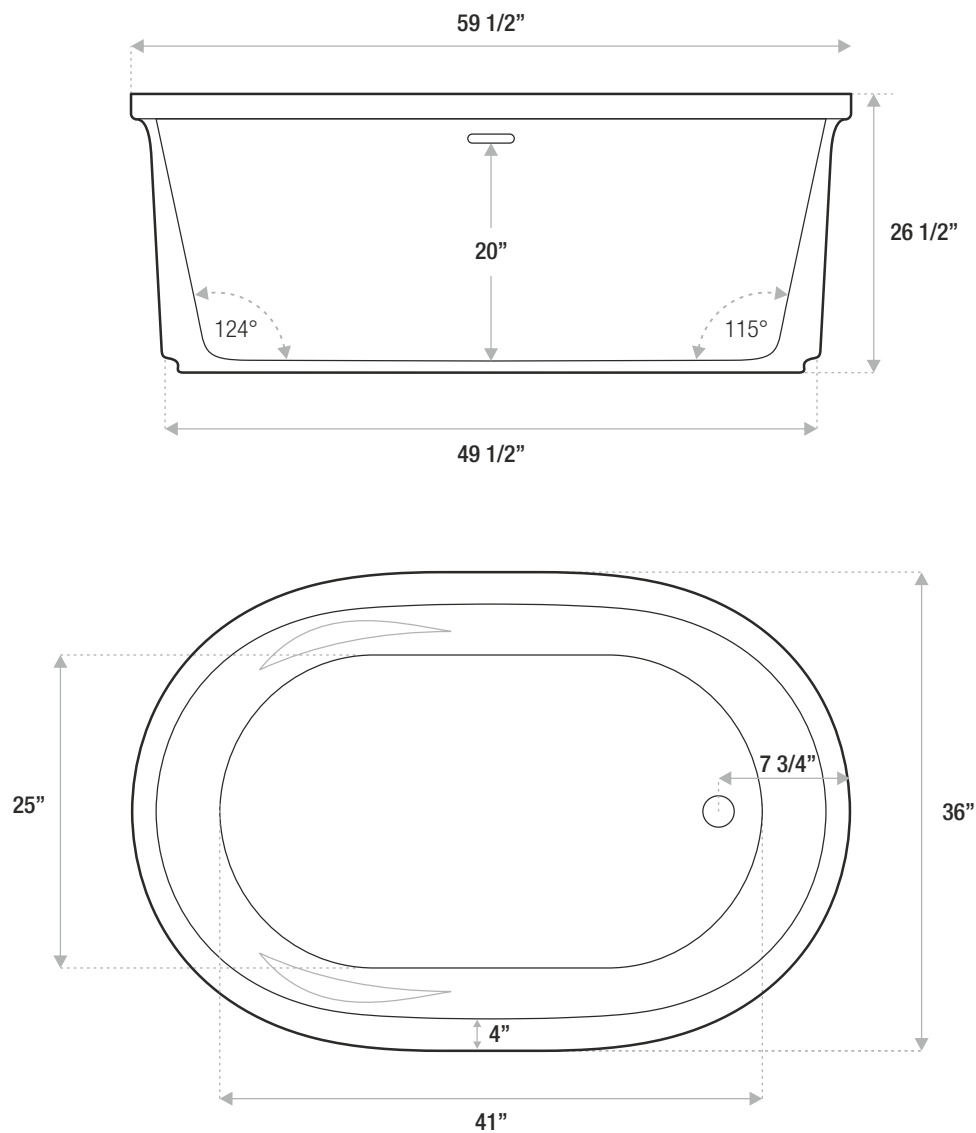

ROSABELLA

ACRYLIC

72 x 36 x 26

A uniquely modern acrylic deep freestanding tub that will fit into any decor, featuring a convenient deck mount faucet area.

DETAILS

- Shape: Oval
- Type: Acrylic
- Finish: Hi-Gloss
- Freestanding: Yes
- Drop-in: Yes
- Skirted: Yes
- Water jets: Yes
- Air jets: Yes
- Empty weight: 212
- Gallons to fill: 80
- Faucet type: deck / floor / wall
- Special colors and finishes: Yes

ROSABELLA

ACRYLIC

72 x 42 x 29

A uniquely modern acrylic deep freestanding tub that will fit into any decor, featuring a convenient deck mount faucet area.

DETAILS

- Shape: Oval
- Type: Acrylic
- Finish: Hi-Gloss
- Freestanding: Yes
- Drop-in: Yes
- Skirted: Yes
- Water jets: Yes
- Air jets: Yes
- Empty weight: 275
- Gallons to fill: 85
- Faucet type: deck / floor / wall
- Special colors and finishes: Yes

ROSABELLA

ACRYLIC

66 x 36 x 28

A uniquely modern acrylic deep freestanding tub that will fit into any decor, featuring a convenient deck mount faucet area.

DETAILS

- Shape: Oval
- Type: Acrylic
- Finish: Hi-Gloss
- Freestanding: Yes
- Drop-in: Yes
- Skirted: Yes
- Water jets: Yes
- Air jets: Yes
- Empty weight: 210
- Gallons to fill: 75
- Faucet type: deck / floor / wall
- Special colors and finishes: Yes

ROSABELLA

ACRYLIC

59 x 36 x 29

A uniquely modern acrylic deep freestanding tub that will fit into any decor, featuring a convenient deck mount faucet area.

DETAILS

- Shape: Oval
- Type: Acrylic
- Finish: Hi-Gloss
- Freestanding: Yes
- Drop-in: Yes
- Skirted: Yes
- Water jets: Yes
- Air jets: Yes
- Empty weight: 205
- Gallons to fill: 70
- Faucet type: deck / floor / wall
- Special colors and finishes: Yes