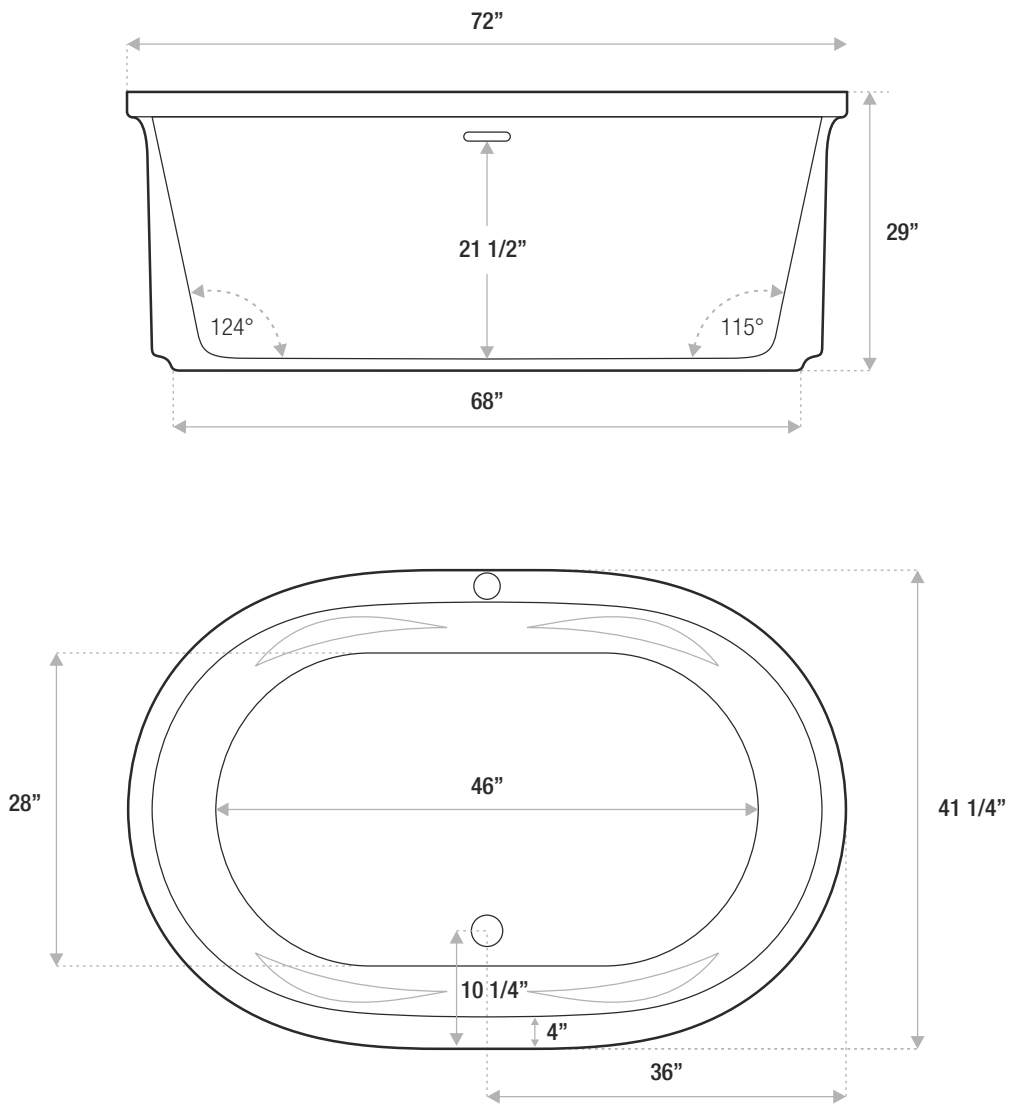

ROSABELLA

ACRYLIC

72 x 36 x 26

A uniquely modern acrylic deep freestanding tub that will fit into any decor, featuring a convenient deck mount faucet area.

DETAILS

- Shape: Oval
- Type: Acrylic
- Finish: Hi-Gloss
- Freestanding: Yes
- Drop-in: Yes
- Skirted: Yes
- Water jets: Yes
- Air jets: Yes
- Empty weight: 212
- Gallons to fill: 80
- Faucet type: deck / floor / wall
- Special colors and finishes: Yes

ROSABELLA

ACRYLIC

72 x 42 x 29

A uniquely modern acrylic deep freestanding tub that will fit into any decor, featuring a convenient deck mount faucet area.

DETAILS

- Shape: Oval
- Type: Acrylic
- Finish: Hi-Gloss
- Freestanding: Yes
- Drop-in: Yes
- Skirted: Yes
- Water jets: Yes
- Air jets: Yes
- Empty weight: 275
- Gallons to fill: 85
- Faucet type: deck / floor / wall
- Special colors and finishes: Yes

ROSABELLA

ACRYLIC

66 x 36 x 28

A uniquely modern acrylic deep freestanding tub that will fit into any decor, featuring a convenient deck mount faucet area.

DETAILS

- Shape: Oval
- Type: Acrylic
- Finish: Hi-Gloss
- Freestanding: Yes
- Drop-in: Yes
- Skirted: Yes
- Water jets: Yes
- Air jets: Yes
- Empty weight: 210
- Gallons to fill: 75
- Faucet type: deck / floor / wall
- Special colors and finishes: Yes

ROSABELLA

ACRYLIC

59 x 36 x 29

A uniquely modern acrylic deep freestanding tub that will fit into any decor, featuring a convenient deck mount faucet area.

DETAILS

- Shape: Oval
- Type: Acrylic
- Finish: Hi-Gloss
- Freestanding: Yes
- Drop-in: Yes
- Skirted: Yes
- Water jets: Yes
- Air jets: Yes
- Empty weight: 205
- Gallons to fill: 70
- Faucet type: deck / floor / wall
- Special colors and finishes: Yes