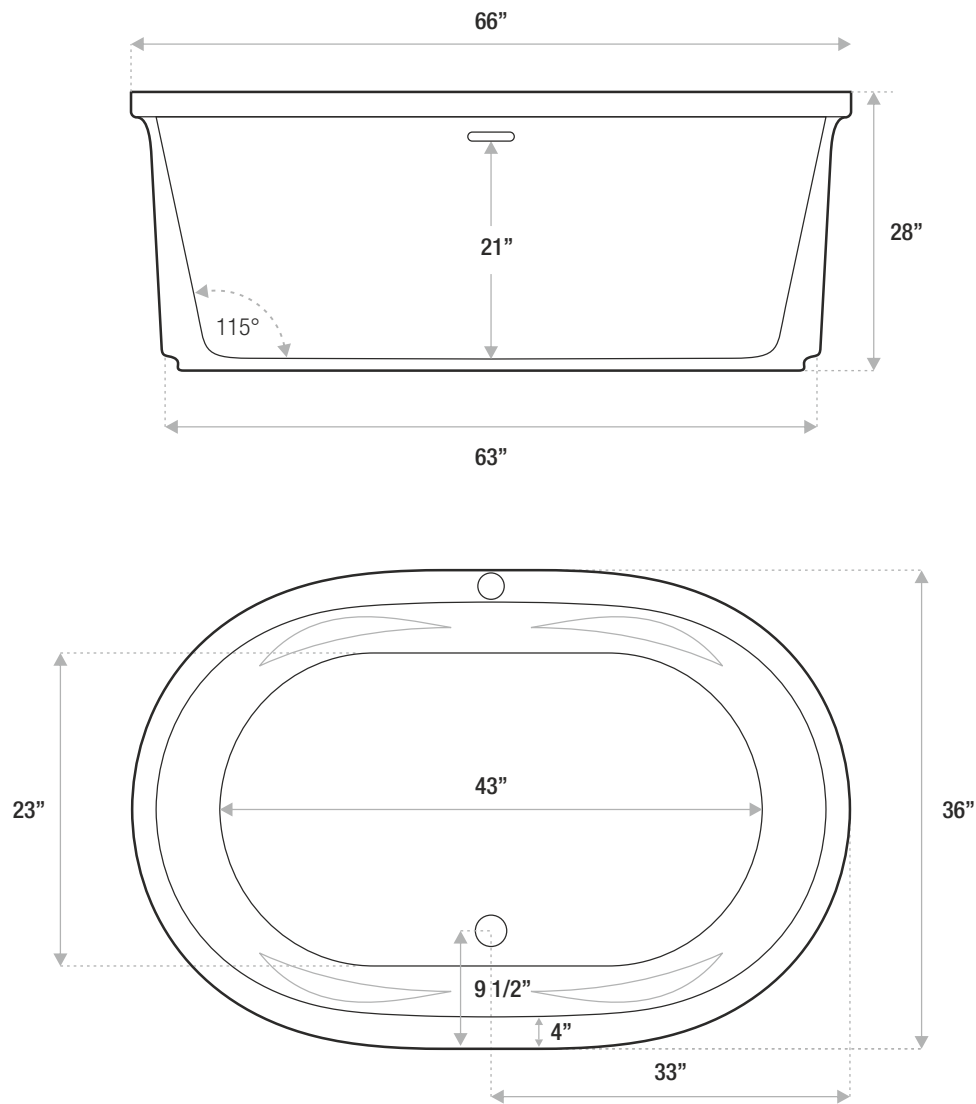

ROSABELLA

ACRYLIC

72 x 36 x 26

A uniquely modern acrylic deep freestanding tub that will fit into any decor, featuring a convenient deck mount faucet area.

DETAILS

- Shape: Oval
- Type: Acrylic
- Finish: Hi-Gloss
- Freestanding: Yes
- Drop-in: Yes
- Skirted: Yes
- Water jets: Yes
- Air jets: Yes
- Empty weight: 212
- Gallons to fill: 80
- Faucet type: deck / floor / wall
- Special colors and finishes: Yes

ROSABELLA

ACRYLIC

72 x 42 x 29

A uniquely modern acrylic deep freestanding tub that will fit into any decor, featuring a convenient deck mount faucet area.

DETAILS

- Shape: Oval
- Type: Acrylic
- Finish: Hi-Gloss
- Freestanding: Yes
- Drop-in: Yes
- Skirted: Yes
- Water jets: Yes
- Air jets: Yes
- Empty weight: 275
- Gallons to fill: 85
- Faucet type: deck / floor / wall
- Special colors and finishes: Yes

ROSABELLA

ACRYLIC

66 x 36 x 28

A uniquely modern acrylic deep freestanding tub that will fit into any decor, featuring a convenient deck mount faucet area.

DETAILS

- Shape: Oval
- Type: Acrylic
- Finish: Hi-Gloss
- Freestanding: Yes
- Drop-in: Yes
- Skirted: Yes
- Water jets: Yes
- Air jets: Yes
- Empty weight: 210
- Gallons to fill: 75
- Faucet type: deck / floor / wall
- Special colors and finishes: Yes

ROSABELLA

ACRYLIC

59 x 36 x 29

A uniquely modern acrylic deep freestanding tub that will fit into any decor, featuring a convenient deck mount faucet area.

DETAILS

- Shape: Oval
- Type: Acrylic
- Finish: Hi-Gloss
- Freestanding: Yes
- Drop-in: Yes
- Skirted: Yes
- Water jets: Yes
- Air jets: Yes
- Empty weight: 205
- Gallons to fill: 70
- Faucet type: deck / floor / wall
- Special colors and finishes: Yes