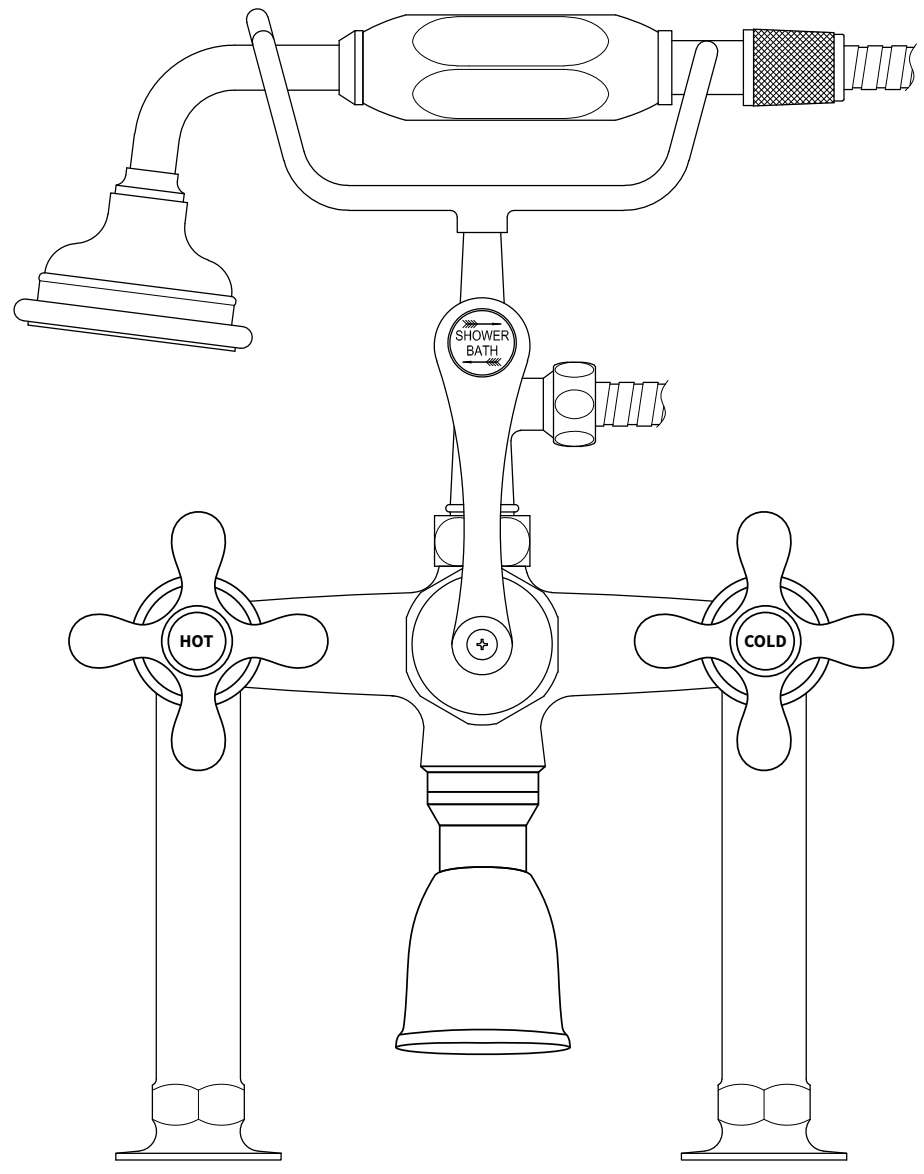

JETSTREAM WORKS

Victorian Freestanding Tub Filler

Deck Mount Tub Filler with Hand Shower

Victorian Freestanding Tub Filler

Deck Mount Tub Filler with Hand Shower