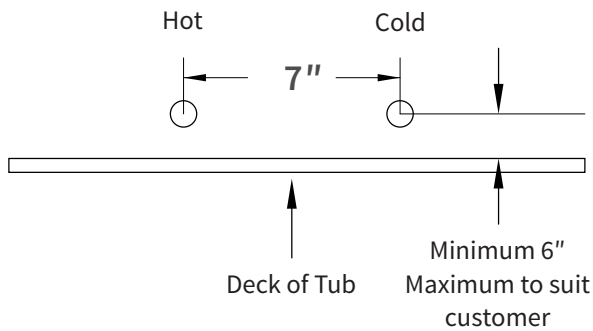

# Victorian Freestanding Tub Filler

Wall Mounted Tub Filler with Hand Shower

# Wall Mounted Tub Filler with Hand Shower

Flange is adjustable to fit tight against finished wall

Tighten using 3/8" Allen Wrench

Adjustable on thread from .75" to 1.5"