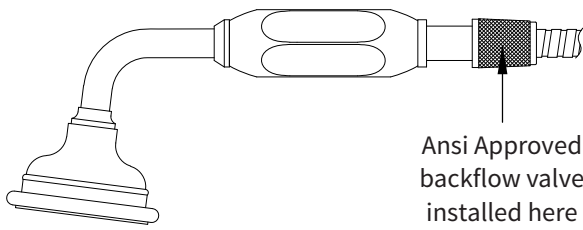

# Victorian Freestanding Tub Filler

Wall Mounted Tub Filler with Hand Shower

# Wall Mounted Tub Filler with Hand Shower

Flange is adjustable to fit tight against finished wall

Tighten using 3/8" Allen Wrench

Adjustable on thread from .75" to 1.5"