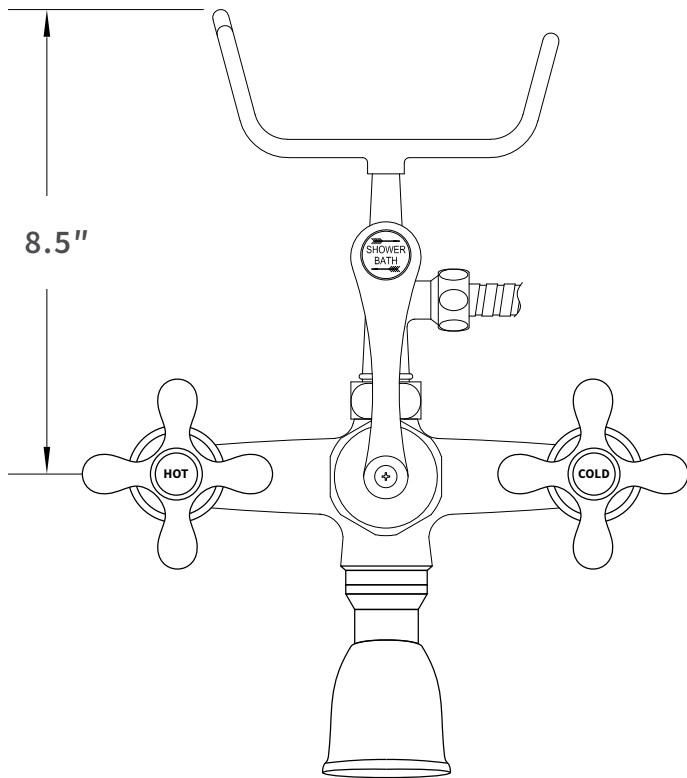

# Victorian Freestanding Tub Filler

Wall Mounted Tub Filler with Hand Shower

# Victorian Freestanding Tub Filler

# Wall Mounted Tub Filler with Hand Shower

Flange is adjustable to fit tight against finished wall

Tighten using 3/8" Allen Wrench

Adjustable on thread from .75" to 1.5"