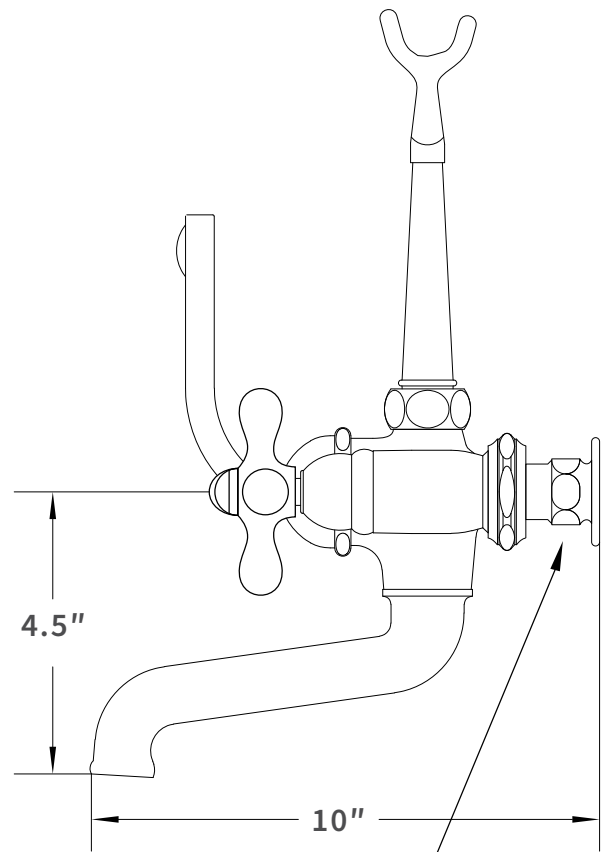

# Victorian Freestanding Tub Filler

Wall Mounted Tub Filler with Hand Shower

# Victorian Freestanding Tub Filler

# Wall Mounted Tub Filler with Hand Shower

Flange is adjustable to fit tight against finished wall

Tighten using 3/8" Allen Wrench

Adjustable on thread from .75" to 1.5"