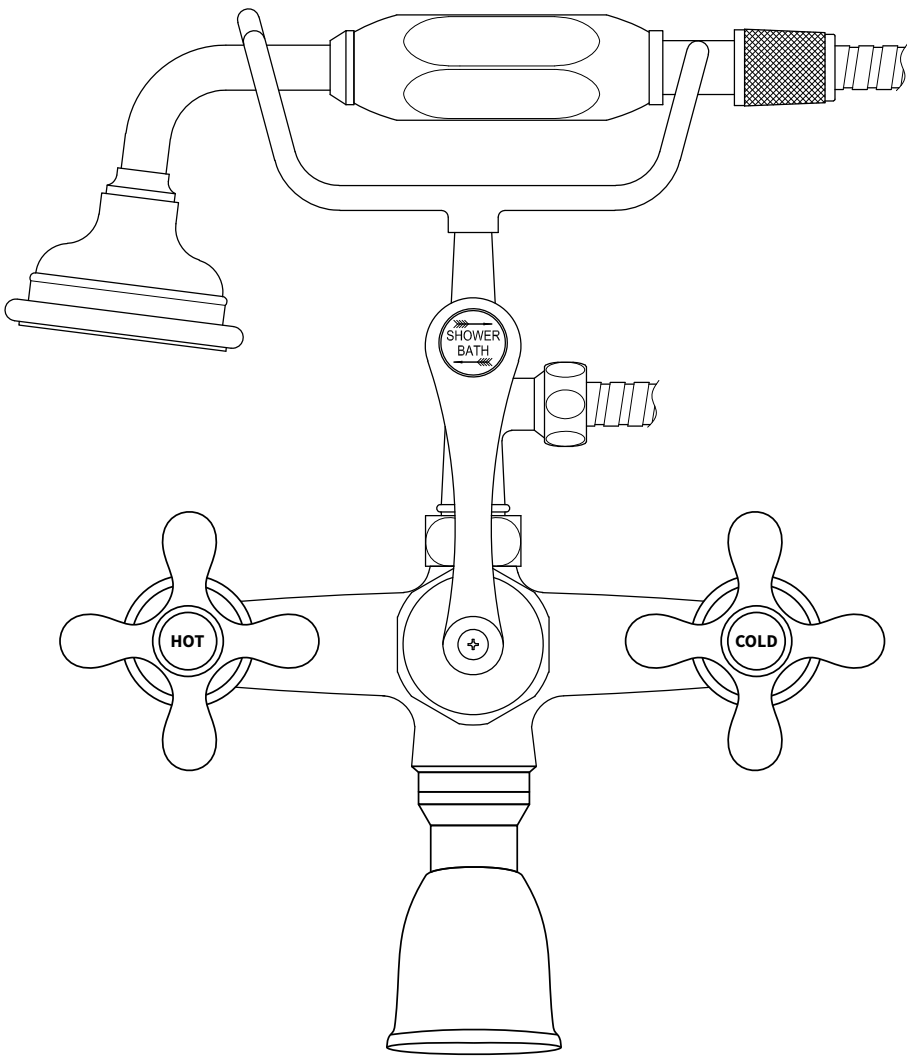

JETSTREAM WORKS

# Victorian Freestanding Tub Filler

Wall Mounted Tub Filler with Hand Shower

# Victorian Freestanding Tub Filler

# Wall Mounted Tub Filler with Hand Shower

Flange is adjustable to fit tight against finished wall

Tighten using 3/8" Allen Wrench

Adjustable on thread from .75" to 1.5"