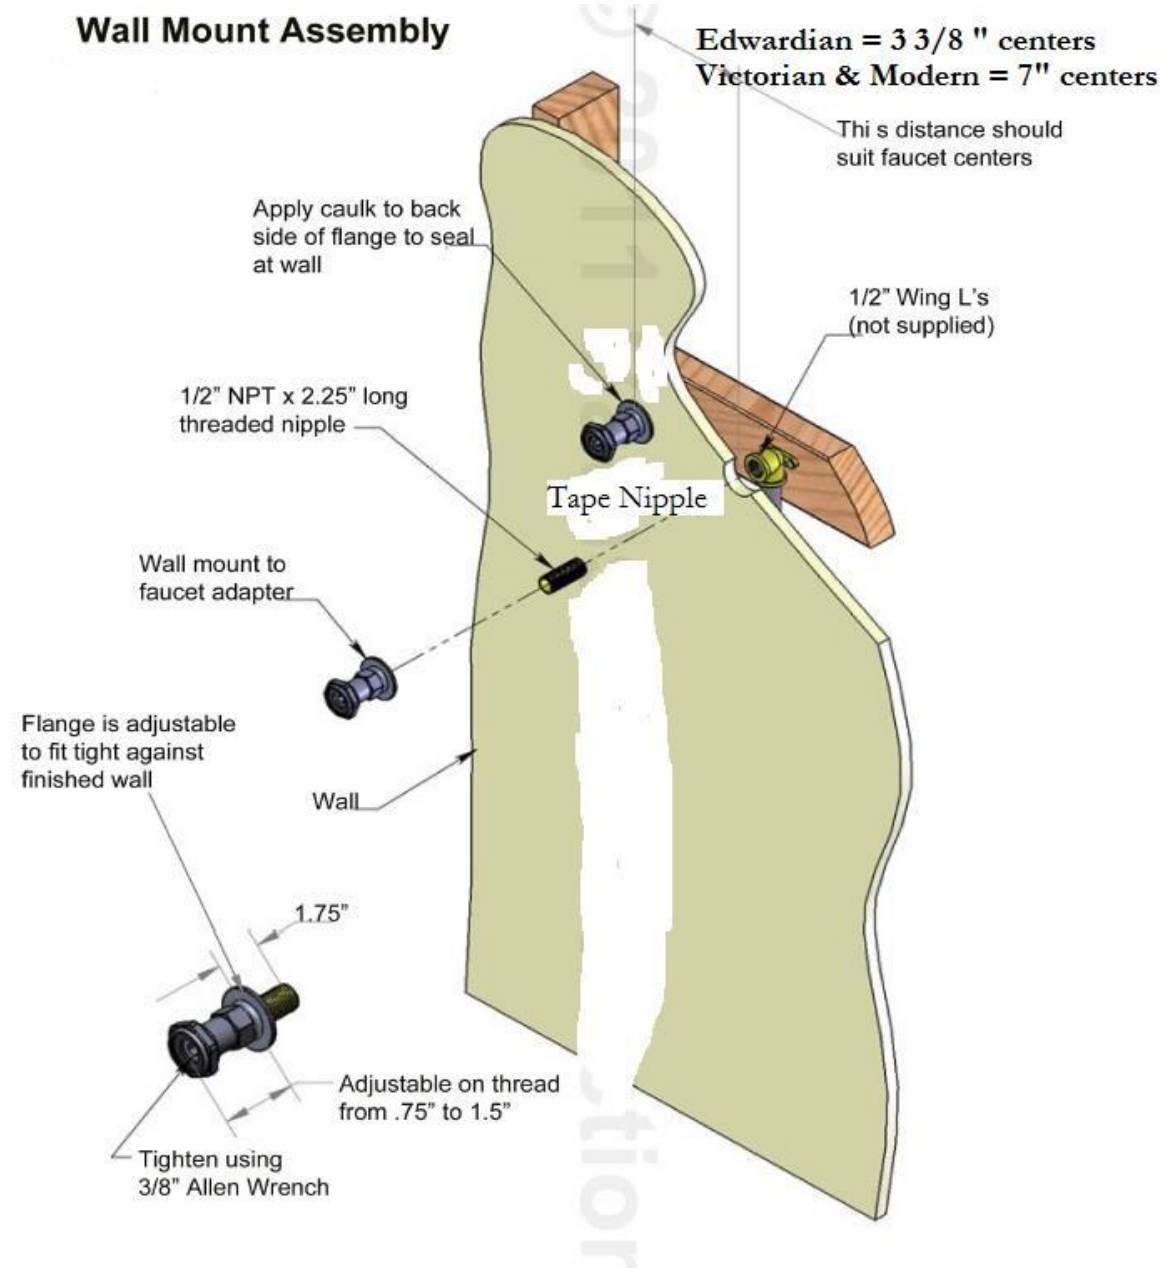

Wall Mount Faucet Installation

Edwardian Faucet uses 3 3/8 " Centers

Victorian Faucet uses 7 " Centers

Modern Faucet uses 7 " Centers