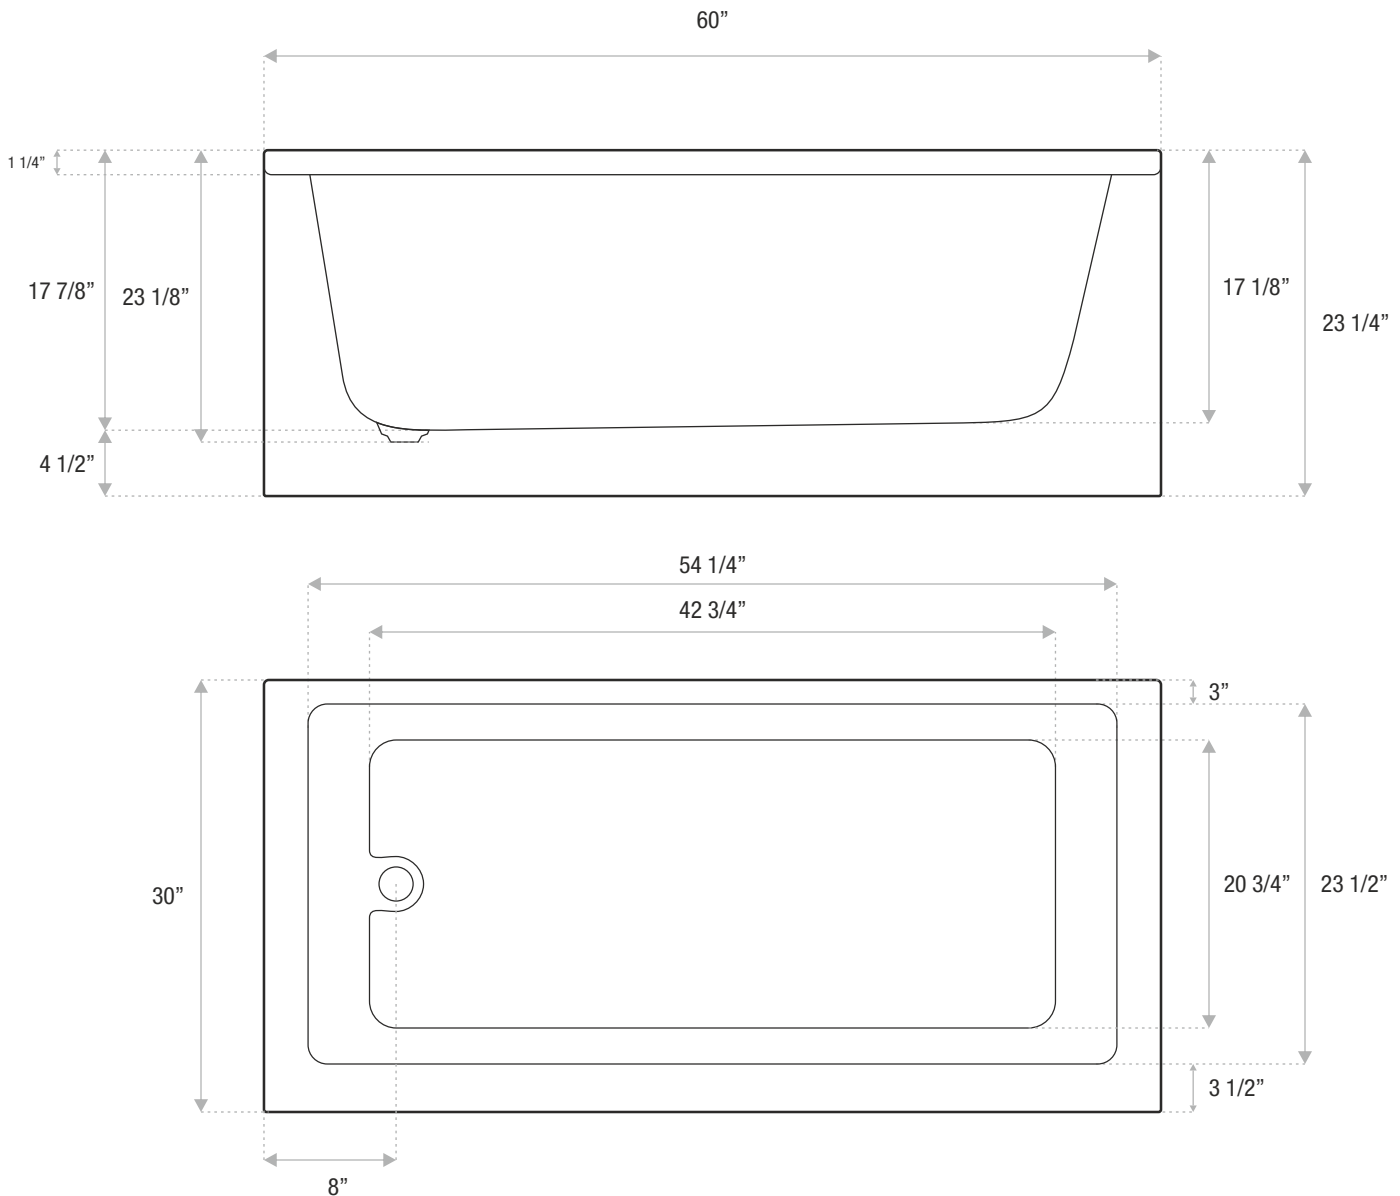

ZEN

SKIRTED ALCOVE TUB

60 x 30 x 23 1/2

Deep and comfortable, modern zen style tub made of sturdy high gloss composite. Available as a soaking tub or with air or water jets. Heat exchange system is also available. It has a convenient nailing flange around the deck and sides which provides for a quick and easy installation.

DETAILS

- Shape: zentubniskirt
- Type: composite
- Finish: high gloss
- Freestanding: no
- Drop-in: no
- Skirted: yes
- Water jets: yes
- Air jets: yes
- Empty weight: 74
- Gallons to fill: 40
- Faucet type: wall
- Special colors and finishes: bone, biscuit, white