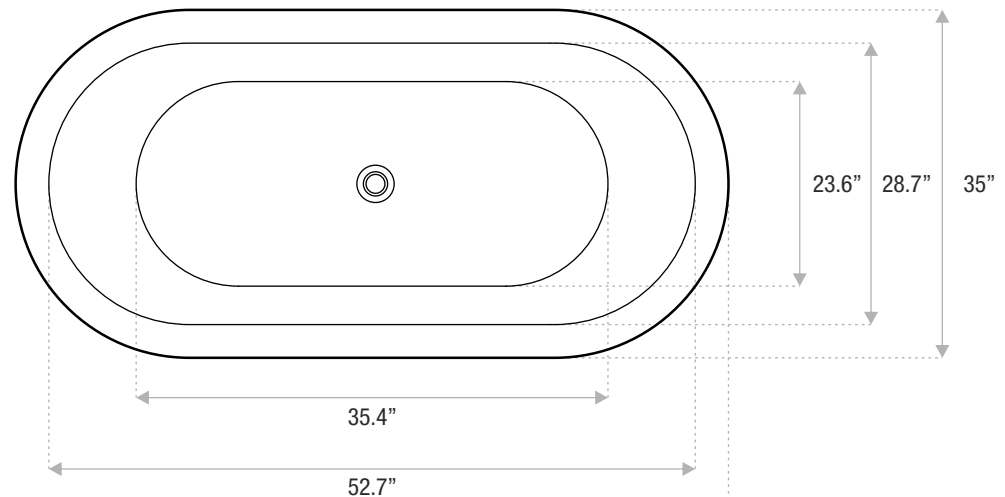

# ELENA

MODERN FREESTANDING

59 x 35 x 24

An oval-shaped, modern tub with a distinct, wide rim. Elena is an acrylic, freestanding tub that can accommodate a deck-mounted faucet.

JETSTREAM WORKS

Sizes

Includes drain and waste overflow in your finish choice / Faucet sold separately

59x35x24

67x35x24

71x35x24

## DETAILS

- **Shape:** wide rim oval
- **Type:** acrylic
- **Finish:** gloss
- **Freestanding:** yes
- **Drop-in:** no
- **Skirted:** no
- **Water jets:** yes
- **Air jets:** yes
- **Empty weight:** 135
- **Gallons to fill:** 60
- **Faucet type:** floor / wall / deck
- **Special colors and finishes:** yes

# ELENA

MODERN FREESTANDING

67 x 35 x 24

An oval-shaped, modern tub with a distinct, wide rim. Elena is an acrylic, freestanding tub that can accommodate a deck-mounted faucet.

JETSTREAM WORKS

Sizes

Includes drain and waste overflow in your finish choice / Faucet sold separately