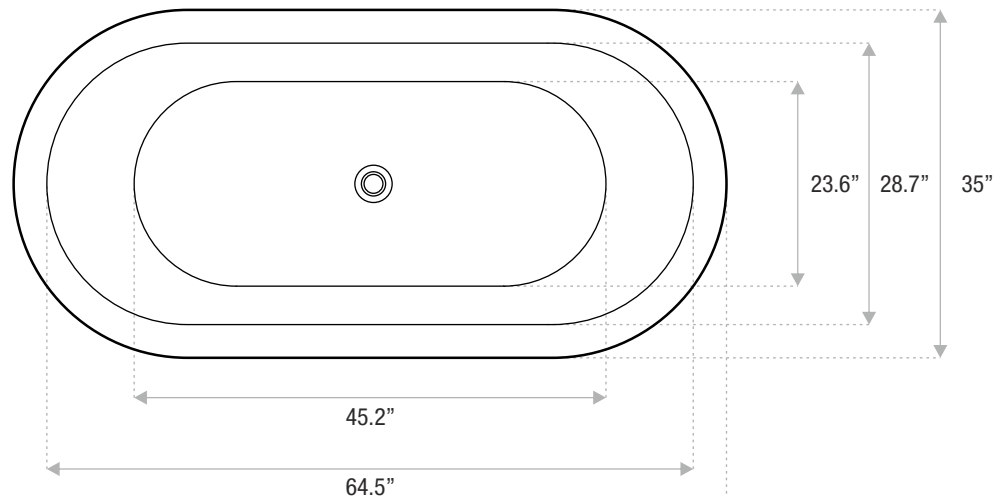

## DETAILS

- **Shape:** wide rim oval
- **Type:** acrylic
- **Finish:** gloss
- **Freestanding:** yes
- **Drop-in:** no
- **Skirted:** no
- **Water jets:** yes
- **Air jets:** yes
- **Empty weight:** 138
- **Gallons to fill:** 70
- **Faucet type:** floor / wall / deck
- **Special colors and finishes:** yes

# ELENA

MODERN FREESTANDING

71 x 35 x 24

An oval-shaped, modern tub with a distinct, wide rim. Elena is an acrylic, freestanding tub that can accommodate a deck-mounted faucet.

JETSTREAM WORKS

Sizes

Includes drain and waste overflow in your finish choice / Faucet sold separately

59x35x24

67x35x24

71x35x24