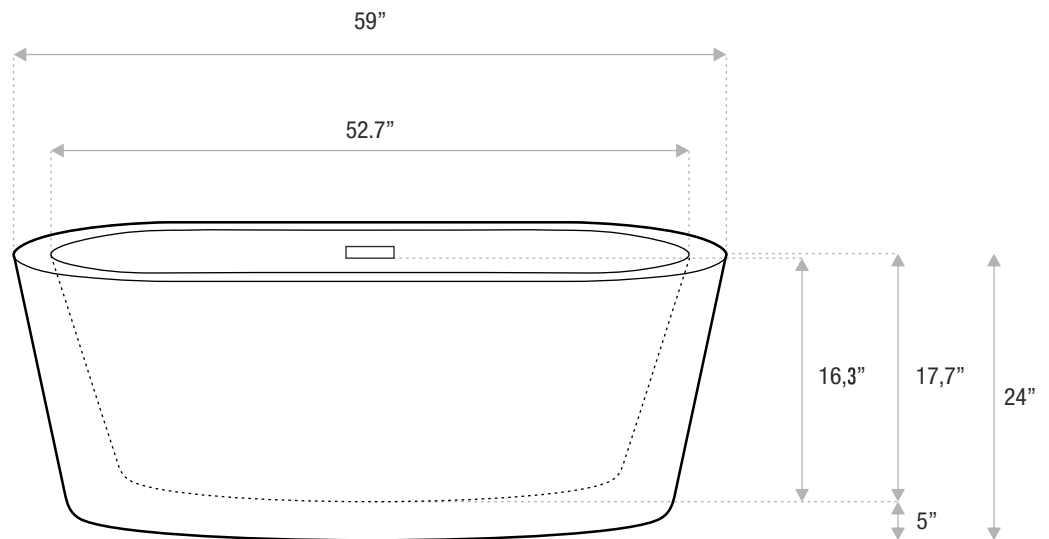

# ELENA

MODERN FREESTANDING

59 x 35 x 24

An oval-shaped, modern tub with a distinct, wide rim. Elena is an acrylic, freestanding tub that can accommodate a deck-mounted faucet.

JETSTREAM WORKS

Sizes

Includes drain and waste overflow in your finish choice / Faucet sold separately

## DETAILS

- **Shape:** wide rim oval
- **Type:** acrylic
- **Finish:** gloss
- **Freestanding:** yes
- **Drop-in:** no
- **Skirted:** no
- **Water jets:** yes
- **Air jets:** yes
- **Empty weight:** 135
- **Gallons to fill:** 60
- **Faucet type:** floor / wall / deck
- **Special colors and finishes:** yes

# ELENA

MODERN FREESTANDING

67 x 35 x 24

An oval-shaped, modern tub with a distinct, wide rim. Elena is an acrylic, freestanding tub that can accommodate a deck-mounted faucet.

JETSTREAM WORKS

Sizes

Includes drain and waste overflow in your finish choice / Faucet sold separately

# ELENA

MODERN FREESTANDING

71 x 35 x 24

An oval-shaped, modern tub with a distinct, wide rim. Elena is an acrylic, freestanding tub that can accommodate a deck-mounted faucet.

JETSTREAM WORKS

Sizes

Includes drain and waste overflow in your finish choice / Faucet sold separately