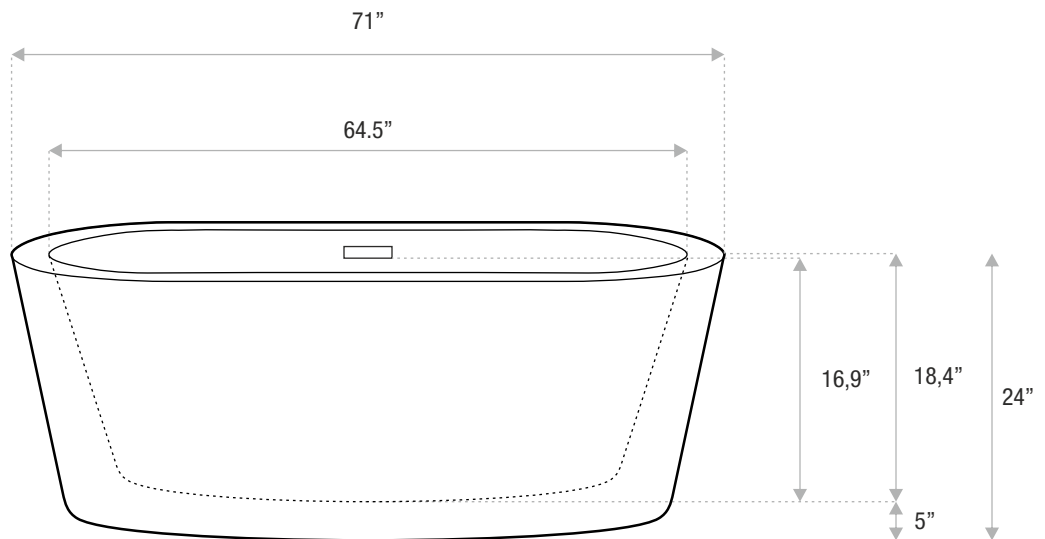

## DETAILS

- **Shape:** wide rim oval
- **Type:** acrylic
- **Finish:** gloss
- **Freestanding:** yes
- **Drop-in:** no
- **Skirted:** no
- **Water jets:** yes
- **Air jets:** yes
- **Empty weight:** 138
- **Gallons to fill:** 70
- **Faucet type:** floor / wall / deck
- **Special colors and finishes:** yes

# ELENA

MODERN FREESTANDING

71 x 35 x 24

An oval-shaped, modern tub with a distinct, wide rim. Elena is an acrylic, freestanding tub that can accommodate a deck-mounted faucet.

JETSTREAM WORKS

Sizes

Includes drain and waste overflow in your finish choice / Faucet sold separately

59x35x24

67x35x24

71x35x24

## DETAILS

- **Shape:** wide rim oval
- **Type:** acrylic
- **Finish:** gloss
- **Freestanding:** yes
- **Drop-in:** no
- **Skirted:** no
- **Water jets:** yes
- **Air jets:** yes
- **Empty weight:** 143
- **Gallons to fill:** 80
- **Faucet type:** floor / wall / deck
- **Special colors and finishes:** yes