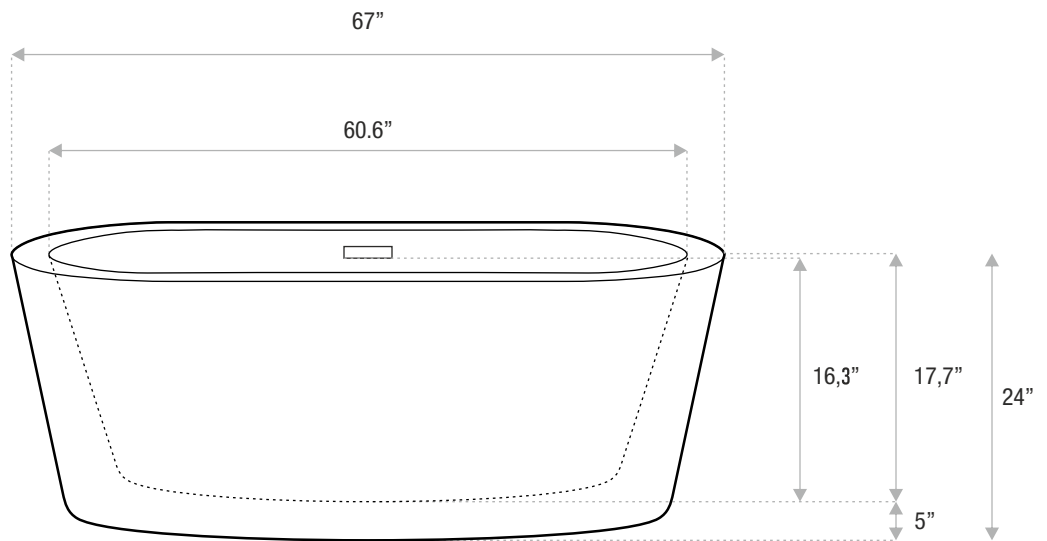

DETAILS

- **Shape:** wide rim oval
- **Type:** acrylic
- **Finish:** gloss
- **Freestanding:** yes
- **Drop-in:** no
- **Skirted:** no
- **Water jets:** yes
- **Air jets:** yes
- **Empty weight:** 138
- **Gallons to fill:** 70
- **Faucet type:** floor / wall / deck
- **Special colors and finishes:** yes