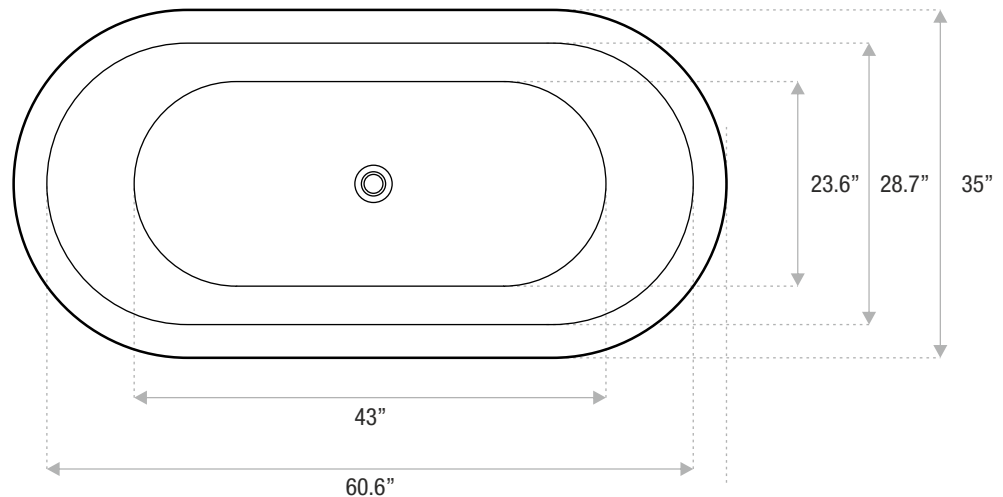

# ELENA

MODERN FREESTANDING

59 x 35 x 24

An oval-shaped, modern tub with a distinct, wide rim. Elena is an acrylic, freestanding tub that can accommodate a deck-mounted faucet.

JETSTREAM WORKS

Sizes

Includes drain and waste overflow in your finish choice / Faucet sold separately

## DETAILS

- **Shape:** wide rim oval
- **Type:** acrylic
- **Finish:** gloss
- **Freestanding:** yes
- **Drop-in:** no
- **Skirted:** no
- **Water jets:** yes
- **Air jets:** yes
- **Empty weight:** 135
- **Gallons to fill:** 60
- **Faucet type:** floor / wall / deck
- **Special colors and finishes:** yes

# ELENA

MODERN FREESTANDING

67 x 35 x 24

An oval-shaped, modern tub with a distinct, wide rim. Elena is an acrylic, freestanding tub that can accommodate a deck-mounted faucet.

JETSTREAM WORKS

Sizes

Includes drain and waste overflow in your finish choice / Faucet sold separately

59x35x24

67x35x24

71x35x24