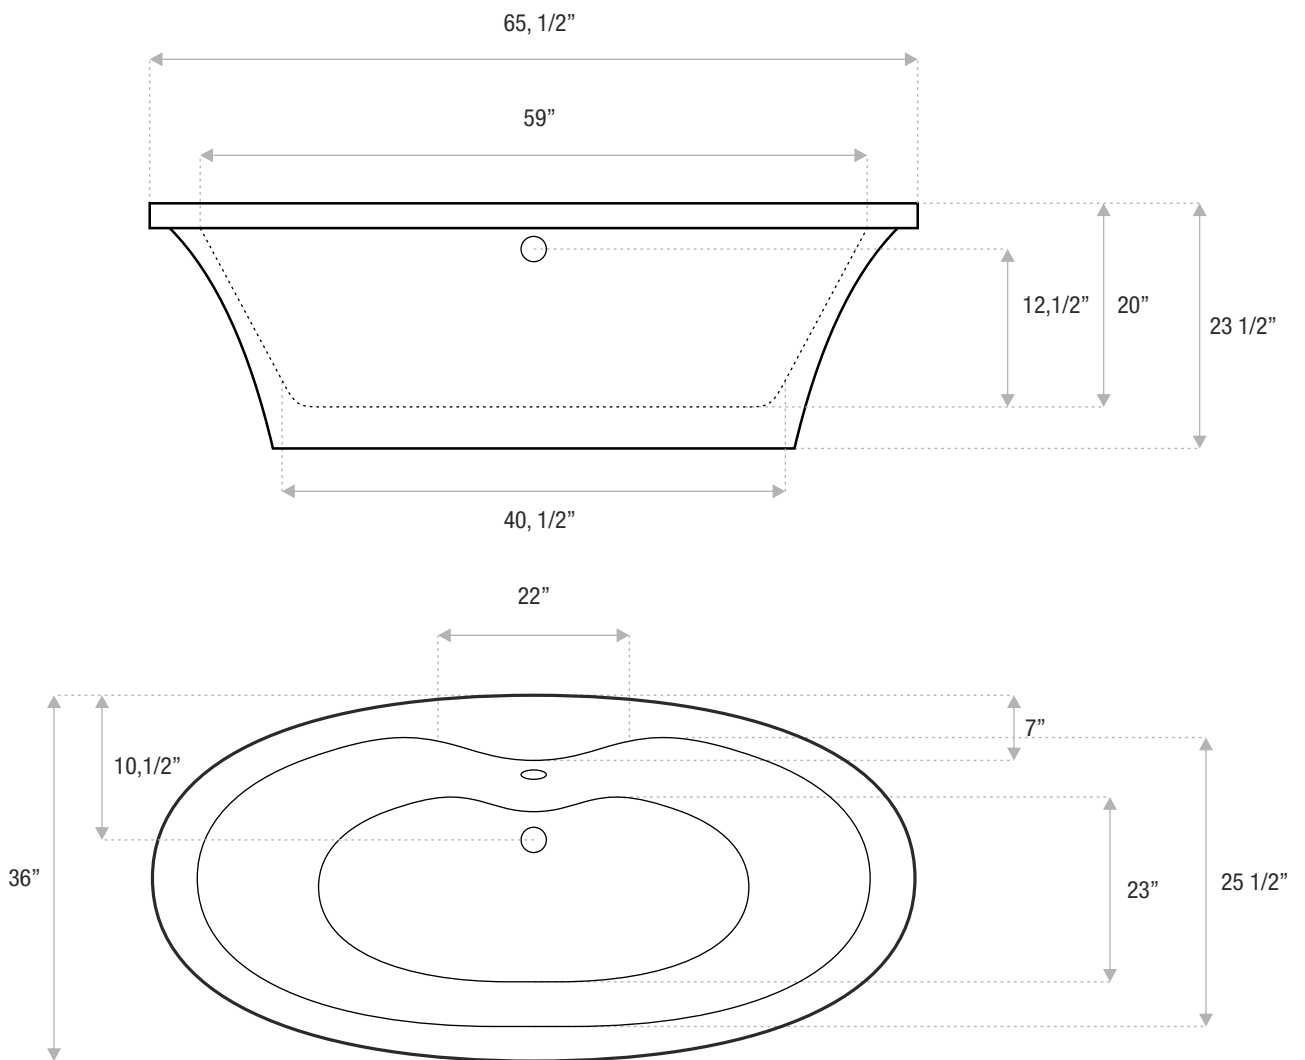

# RACHEL

FREESTANDING

66 x 36 x 24

Classical and graceful style is featured in this tub with a convenient integral deck faucet mount area. Keep your bath warmer longer with our EverWarmHeat exchange system.

## DETAILS

- Shape: oval
- Type: composite
- Finish: high gloss
- Freestanding: yes
- Drop-in: yes
- Skirted: no
- Water jets: yes
- Air jets: yes
- Empty weight: 110
- Gallons to fill: 60
- Faucet type: deck
- Special colors and finishes: yes
- EverWarmHeat exchange: yes