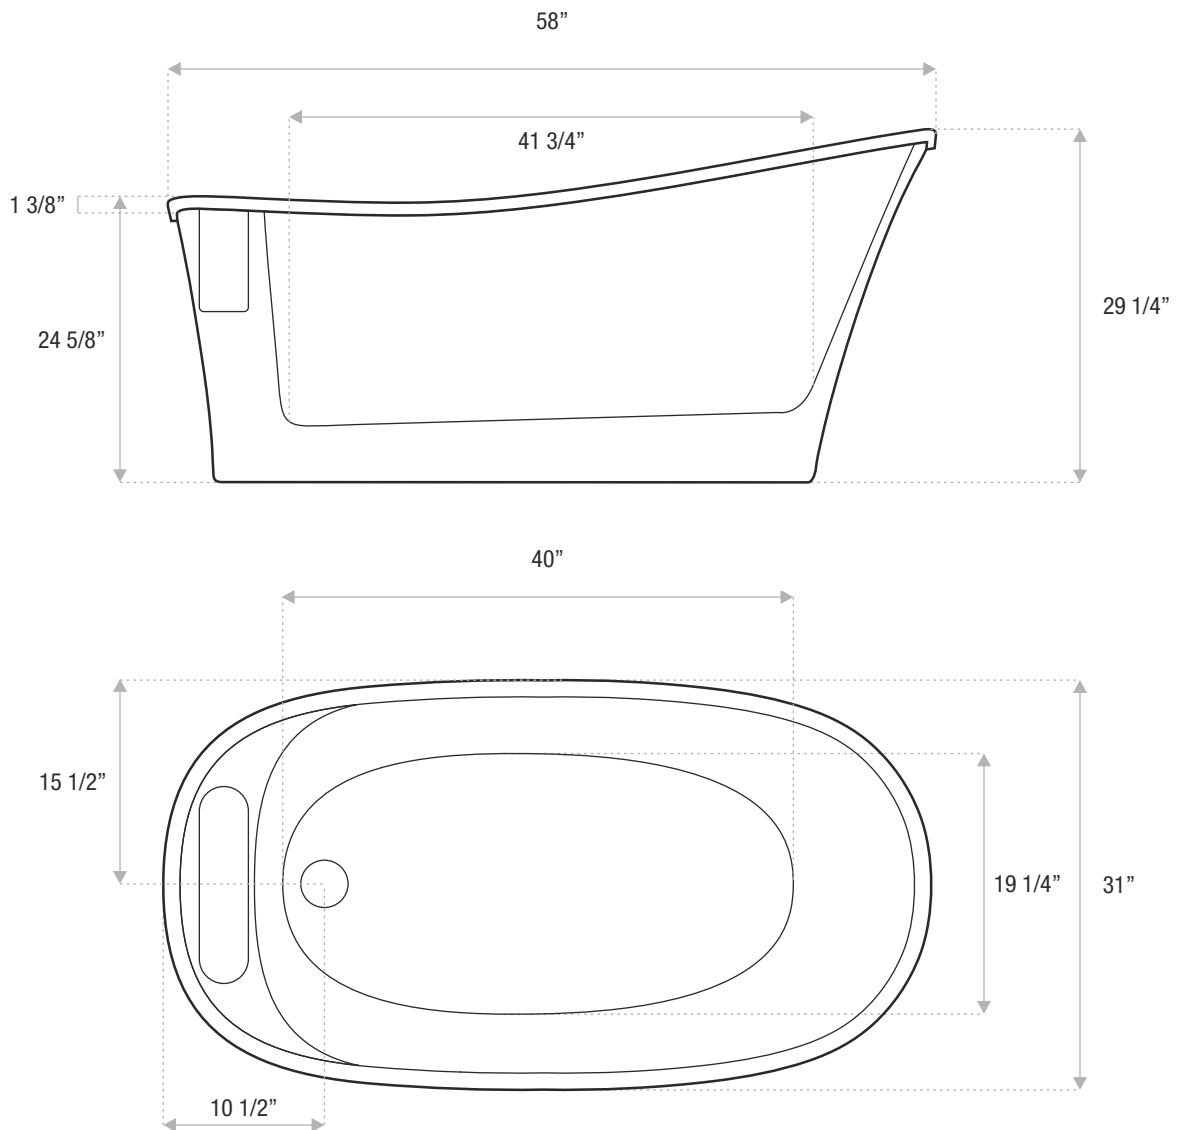

# PAMELA

FREESTANDING

58 x 31 x 29

An old fashioned slipper style tub updated in a modernized stylish skirt.

## DETAILS

- Shape: oval
- Type: acrylic
- Finish: high gloss
- Freestanding: yes
- Drop-in: no
- Skirted: yes
- Water jets: yes
- Air jets: yes
- Empty weight: 92
- Gallons to fill: 46
- Faucet type: deck mount
- Special colors and finishes: yes