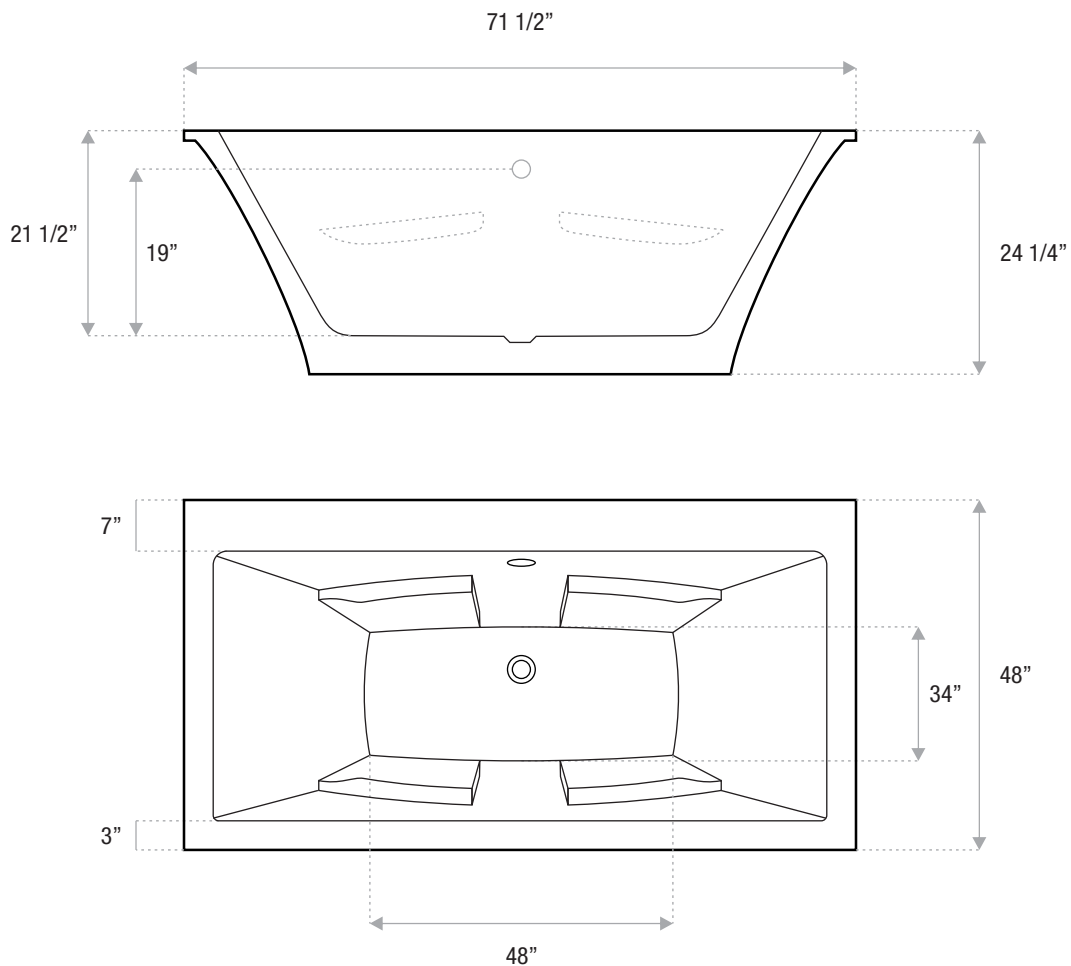

JETSTREAM WORKS

66x36x25

72x36x25

72x42x24

72x48x24

Includes drain and waste overflow in your finish choice / Faucet sold separately / Available with 2, 4 or no armrests.

DETAILS

- **Shape:** wide rim rectangle
- **Type:** acrylic
- **Finish:** gloss
- **Freestanding:** yes
- **Drop-in:** yes
- **Skirted:** yes
- **Water jets:** yes
- **Air jets:** yes
- **Empty weight:** 165
- **Gallons to fill:** 78
- **Faucet type:** floor / deck / wall
- **Special colors and finishes:** yes

DETAILS

- **Shape:** wide rim rectangle
- **Type:** acrylic
- **Finish:** gloss
- **Freestanding:** yes
- **Drop-in:** yes
- **Skirted:** yes
- **Water jets:** yes
- **Air jets:** yes
- **Empty weight:** 165
- **Gallons to fill:** 78
- **Faucet type:** floor / deck / wall
- **Special colors and finishes:** yes

REWARD

MODERN FREESTANDING

72 x 48 x 24

A modern, Zen style, rectangular tub with many options for customization. Reward is an acrylic tub that's available in both freestanding and drop-in styles and has the option water jets, air jets or combination of both with a chromatherapy light.

JETSTREAM WORKS

66x36x25

72x36x24

72x42x24

72x48x24

Includes drain and waste overflow in your finish choice / Faucet sold separately / Available with 2, 4 or no armrests.

DETAILS

- **Shape:** wide rim rectangle
- **Type:** acrylic
- **Finish:** gloss
- **Freestanding:** yes
- **Drop-in:** yes
- **Skirted:** yes
- **Water jets:** yes
- **Air jets:** yes
- **Empty weight:** 165
- **Gallons to fill:** 78
- **Faucet type:** floor / deck / wall
- **Special colors and finishes:** yes