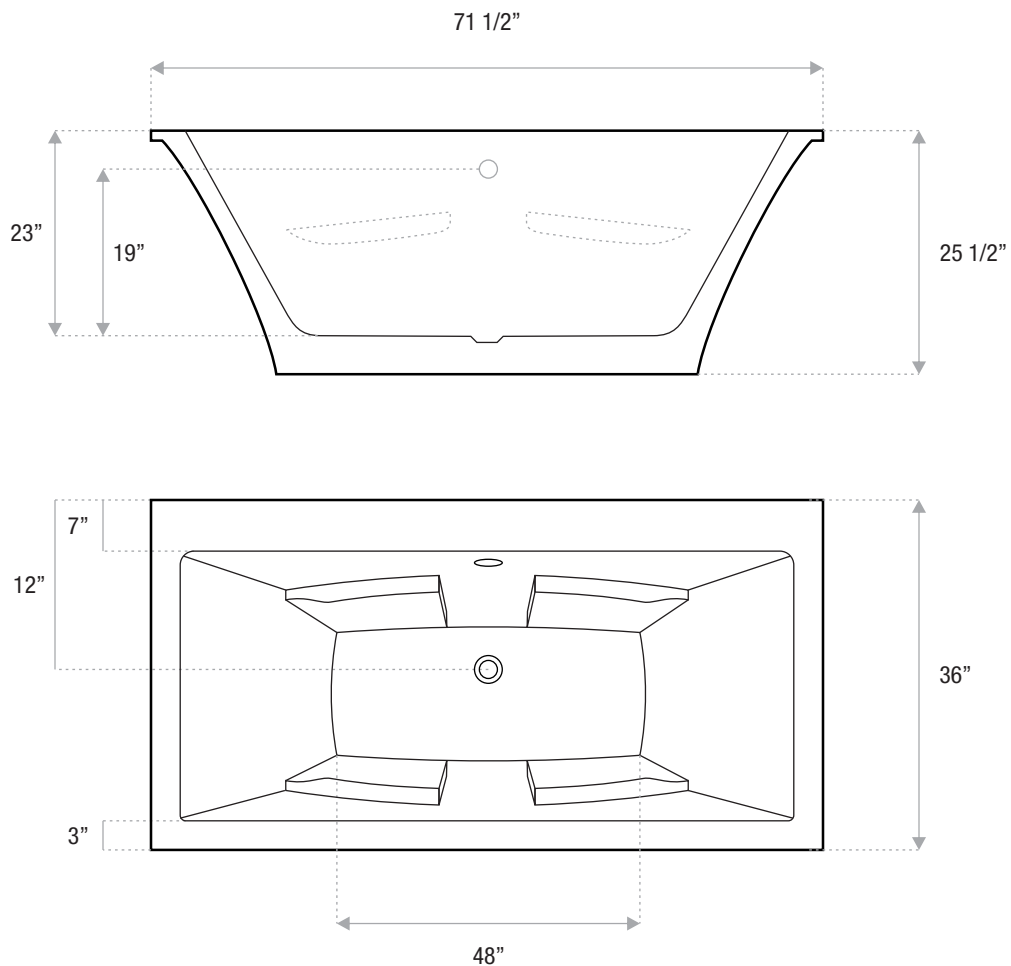

REWARD

MODERN FREESTANDING

72 x 36 x 25

A modern, Zen style, rectangular tub with many options for customization. Reward is an acrylic tub that's available in both freestanding and drop-in styles and has the option water jets, air jets or combination of both with a chromatherapy light.

JETSTREAM WORKS

66x36x25

72x36x25

72x42x24

72x48x24

Includes drain and waste overflow in your finish choice / Faucet sold separately / Available with 2, 4 or no armrests.

DETAILS

- **Shape:** wide rim rectangle
- **Type:** acrylic
- **Finish:** gloss
- **Freestanding:** yes
- **Drop-in:** yes
- **Skirted:** yes
- **Water jets:** yes
- **Air jets:** yes
- **Empty weight:** 165
- **Gallons to fill:** 78
- **Faucet type:** floor / deck / wall
- **Special colors and finishes:** yes

REWARD

MODERN FREESTANDING

72 x 42 x 24

A modern, Zen style, rectangular tub with many options for customization. Reward is an acrylic tub that's available in both freestanding and drop-in styles and has the option water jets, air jets or combination of both with a chromatherapy light.

66x36x25	72x36x25	72x42x24	72x48x24
----------	----------	-----------------	----------

Includes drain and waste overflow in your finish choice / Faucet sold separately / Available with 2, 4 or no armrests.