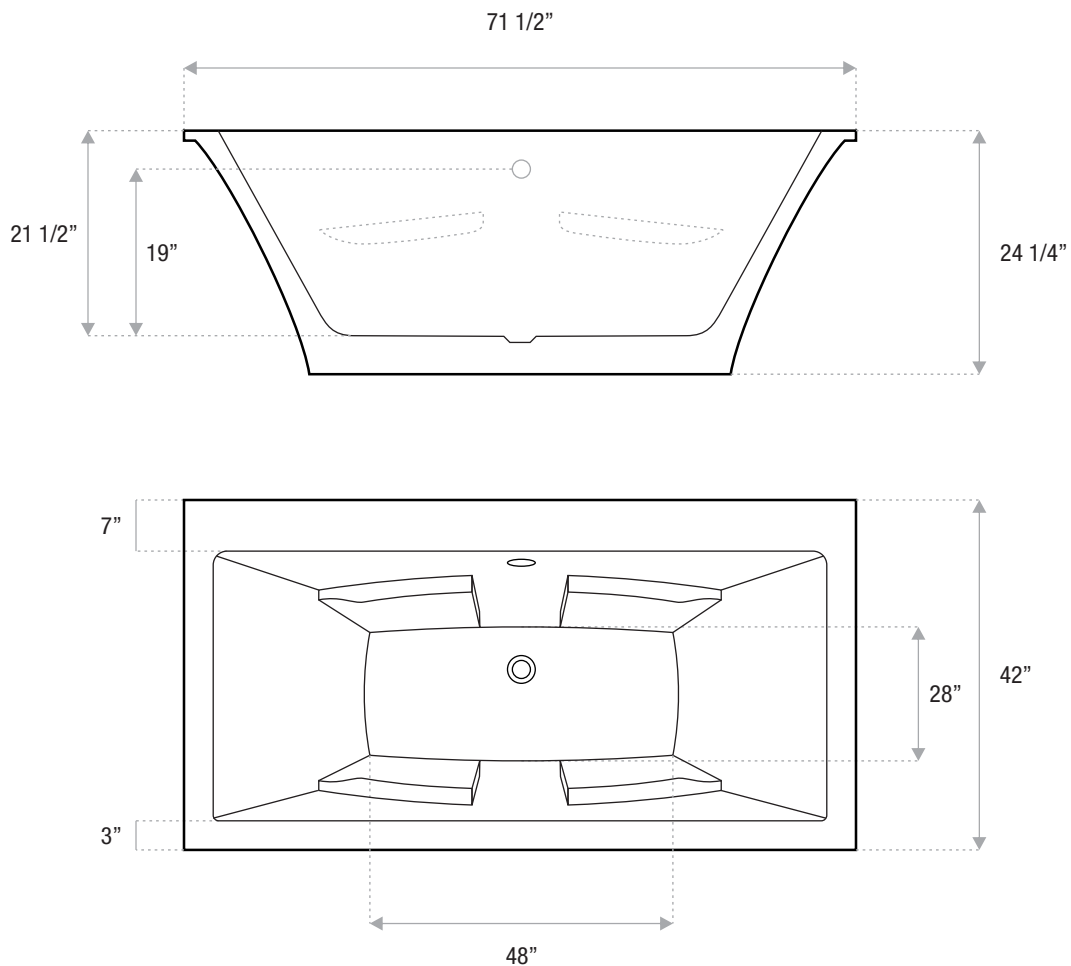

JETSTREAM WORKS

66x36x25

72x36x25

72x42x24

72x48x24

Includes drain and waste overflow in your finish choice / Faucet sold separately / Available with 2, 4 or no armrests.

DETAILS

- **Shape:** wide rim rectangle
- **Type:** acrylic
- **Finish:** gloss
- **Freestanding:** yes
- **Drop-in:** yes
- **Skirted:** yes
- **Water jets:** yes
- **Air jets:** yes
- **Empty weight:** 165
- **Gallons to fill:** 78
- **Faucet type:** floor / deck / wall
- **Special colors and finishes:** yes

REWARD

MODERN FREESTANDING

72 x 42 x 24

A modern, Zen style, rectangular tub with many options for customization. Reward is an acrylic tub that's available in both freestanding and drop-in styles and has the option water jets, air jets or combination of both with a chromatherapy light.

66x36x25	72x36x25	72x42x24	72x48x24
----------	----------	-----------------	----------

Includes drain and waste overflow in your finish choice / Faucet sold separately / Available with 2, 4 or no armrests.

DETAILS

- **Shape:** wide rim rectangle
- **Type:** acrylic
- **Finish:** gloss
- **Freestanding:** yes
- **Drop-in:** yes
- **Skirted:** yes
- **Water jets:** yes
- **Air jets:** yes
- **Empty weight:** 165
- **Gallons to fill:** 78
- **Faucet type:** floor / deck / wall
- **Special colors and finishes:** yes