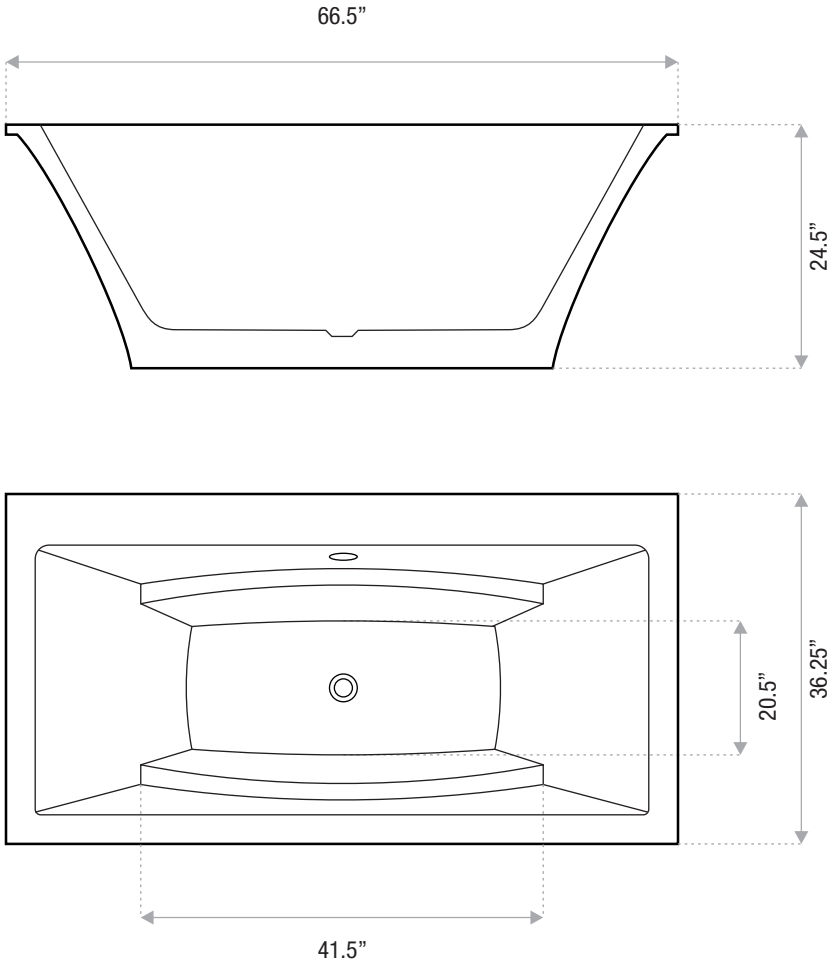

R E W A R D	MODERN FREESTANDING			 JETSTREAM WORKS
	66 x 36 x 25			
<p>A modern, Zen style, rectangular tub with many options for customization. Reward is an acrylic tub that's available in both freestanding and drop-in styles and has the option water jets, air jets or combination of both with a chromatherapy light.</p>				
66x36x25	72x36x25	72x42x24	72x48x24	

Includes drain and waste overflow in your finish choice / Faucet sold separately / Available with 2, 4 or no armrests.

DETAILS

- **Shape:** wide rim rectangle
- **Type:** acrylic
- **Finish:** gloss
- **Freestanding:** yes
- **Drop-in:** yes
- **Skirted:** yes
- **Water jets:** yes
- **Air jets:** yes
- **Empty weight:** 165
- **Gallons to fill:** 78
- **Faucet type:** floor / deck / wall
- **Special colors and finishes:** yes

REWARD

MODERN FREESTANDING

72 x 36 x 25

A modern, Zen style, rectangular tub with many options for customization. Reward is an acrylic tub that's available in both freestanding and drop-in styles and has the option water jets, air jets or combination of both with a chromatherapy light.

JETSTREAM WORKS

66x36x25

72x36x25

72x42x24

72x48x24

Includes drain and waste overflow in your finish choice / Faucet sold separately / Available with 2, 4 or no armrests.

DETAILS

- **Shape:** wide rim rectangle
- **Type:** acrylic
- **Finish:** gloss
- **Freestanding:** yes
- **Drop-in:** yes
- **Skirted:** yes
- **Water jets:** yes
- **Air jets:** yes
- **Empty weight:** 165
- **Gallons to fill:** 78
- **Faucet type:** floor / deck / wall
- **Special colors and finishes:** yes