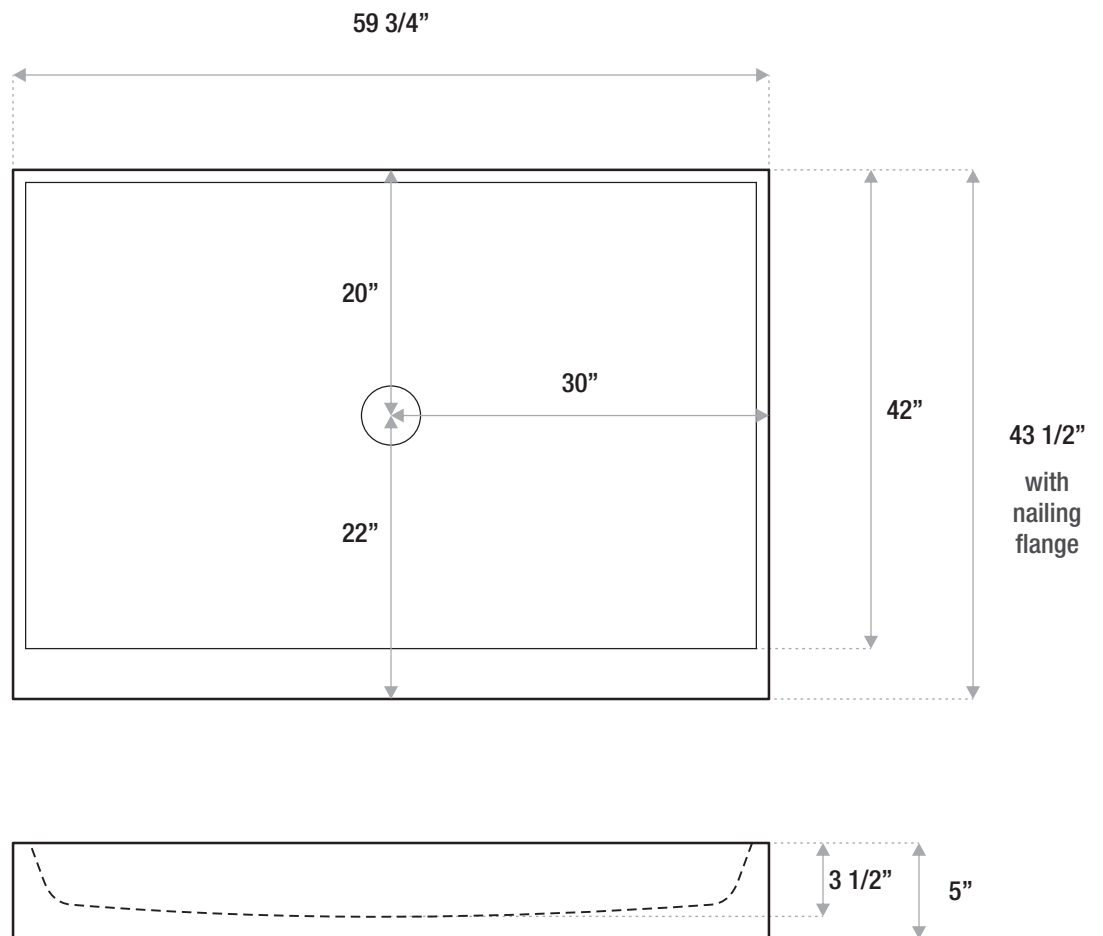

# Shower Base

## DESCRIPTION:

60" x 42" Shower Pan | 60" Wide | 42" Deep | 5" Tall

**JetstreamWorks, LLC**

P.O. Box 801102, Acworth, GA 30127

[jetstreamworks.com](http://jetstreamworks.com)

770-616-4316